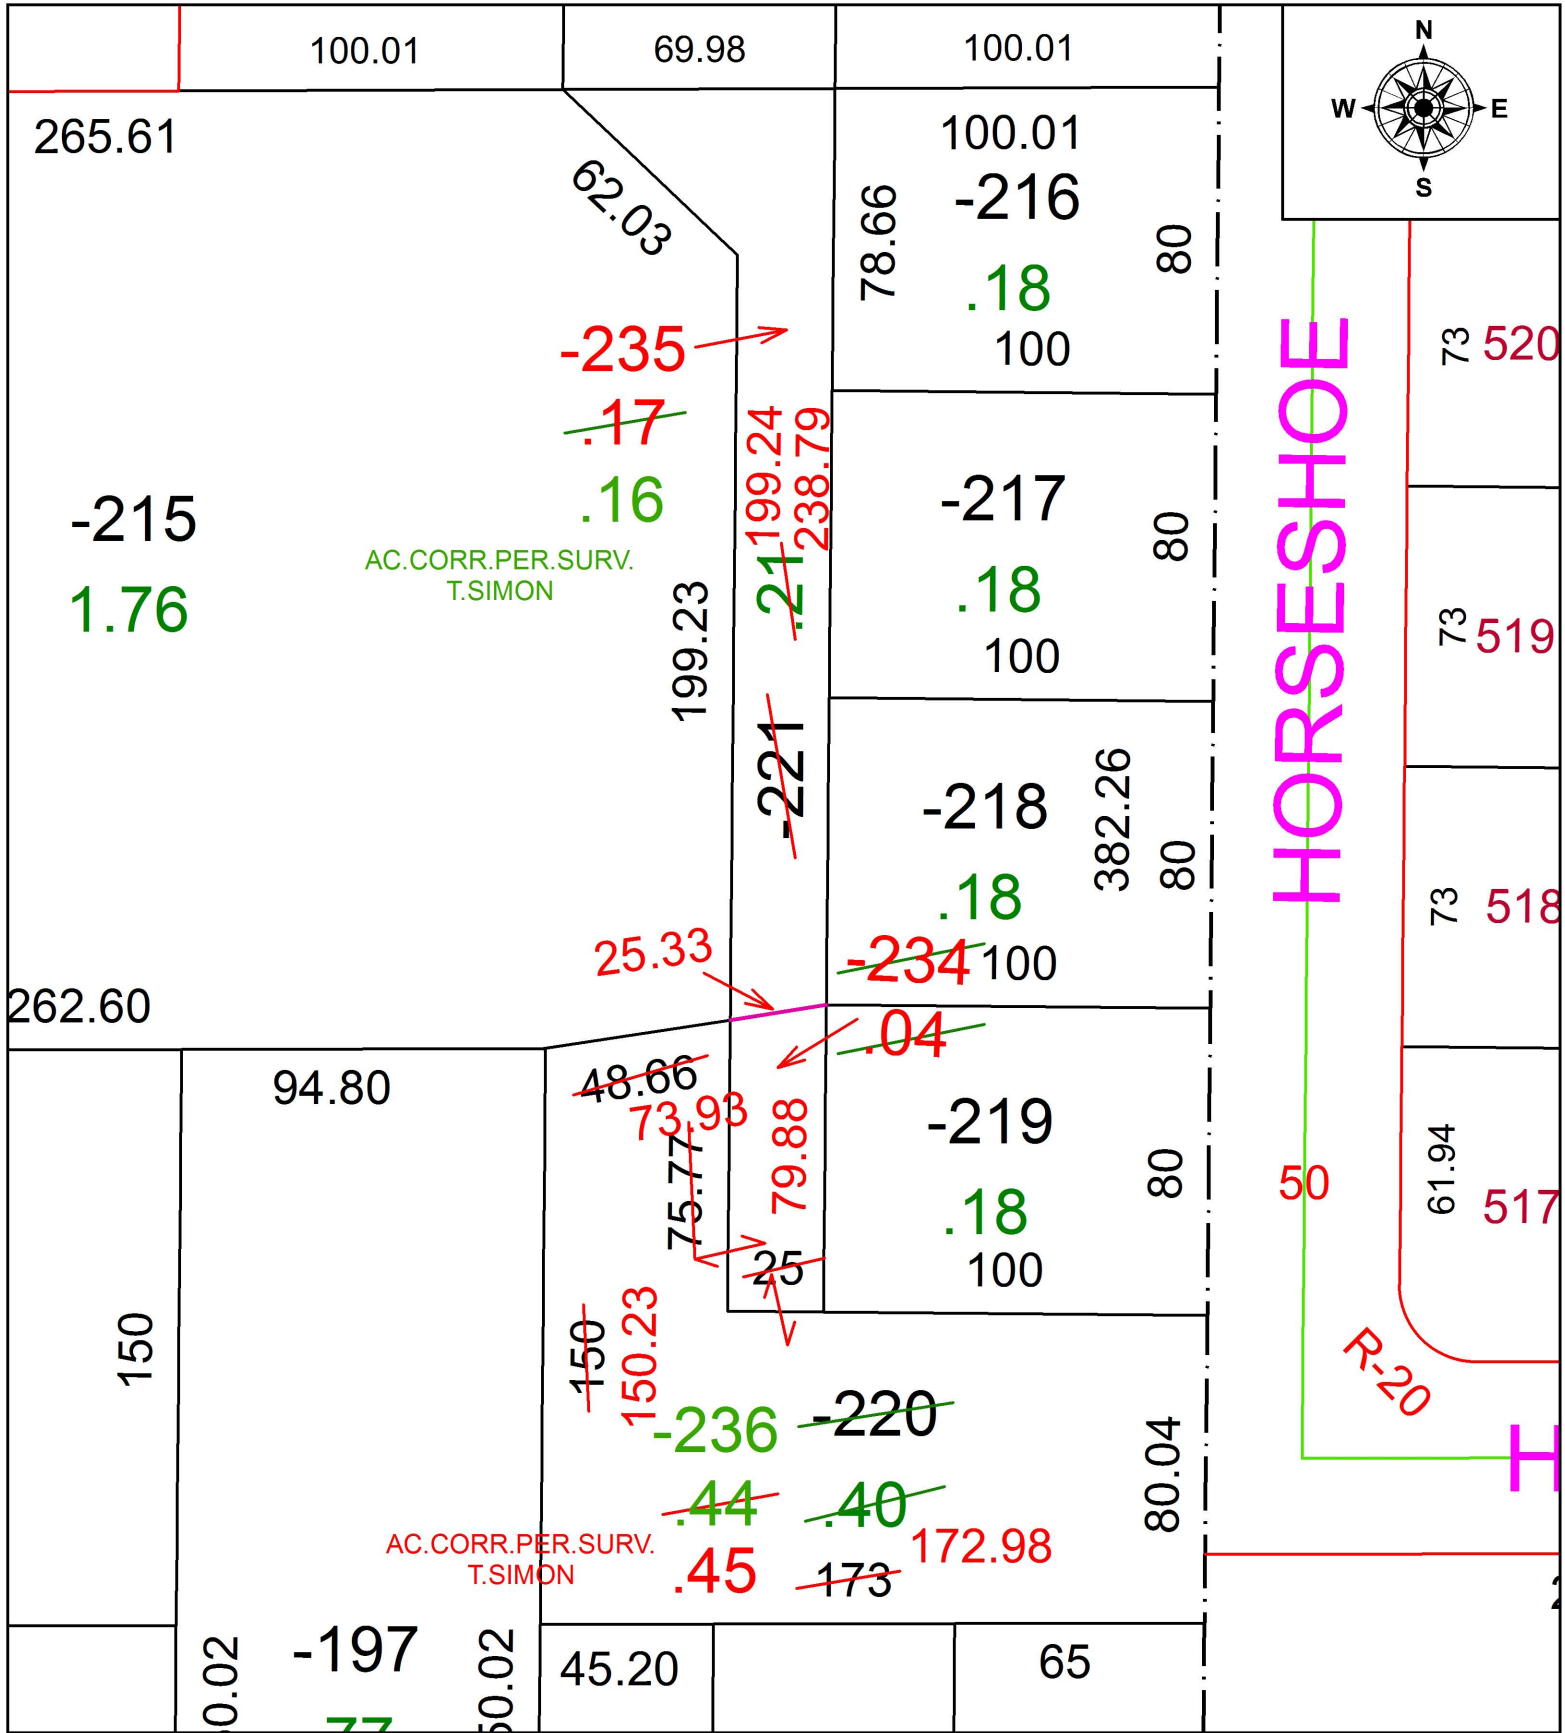

PARENT PARCEL: 15-00-099-101-220, -221

CHILD PARCEL: 15-00-099-101-234 THRU -236

STARTING POINT: SOUTHEAST CORNER OF O.L.99

17-03685

**SPLITS/DEEDS PROCESSED**  
 LORAIN COUNTY TAX MAP DEPARTMENT  
 226 MIDDLE AVE. ELYRIA, OH

SURVEYED BY: THOMAS A. SIMON  
 CLOSURE: 1: 42,824  
 MAP PAGE(S): 15-00-099  
 APPROVED BY: RRM DATE: 6-26-17  
 SCALE: 1" = 50 PRIOR INSTRUMENT: 20150554268