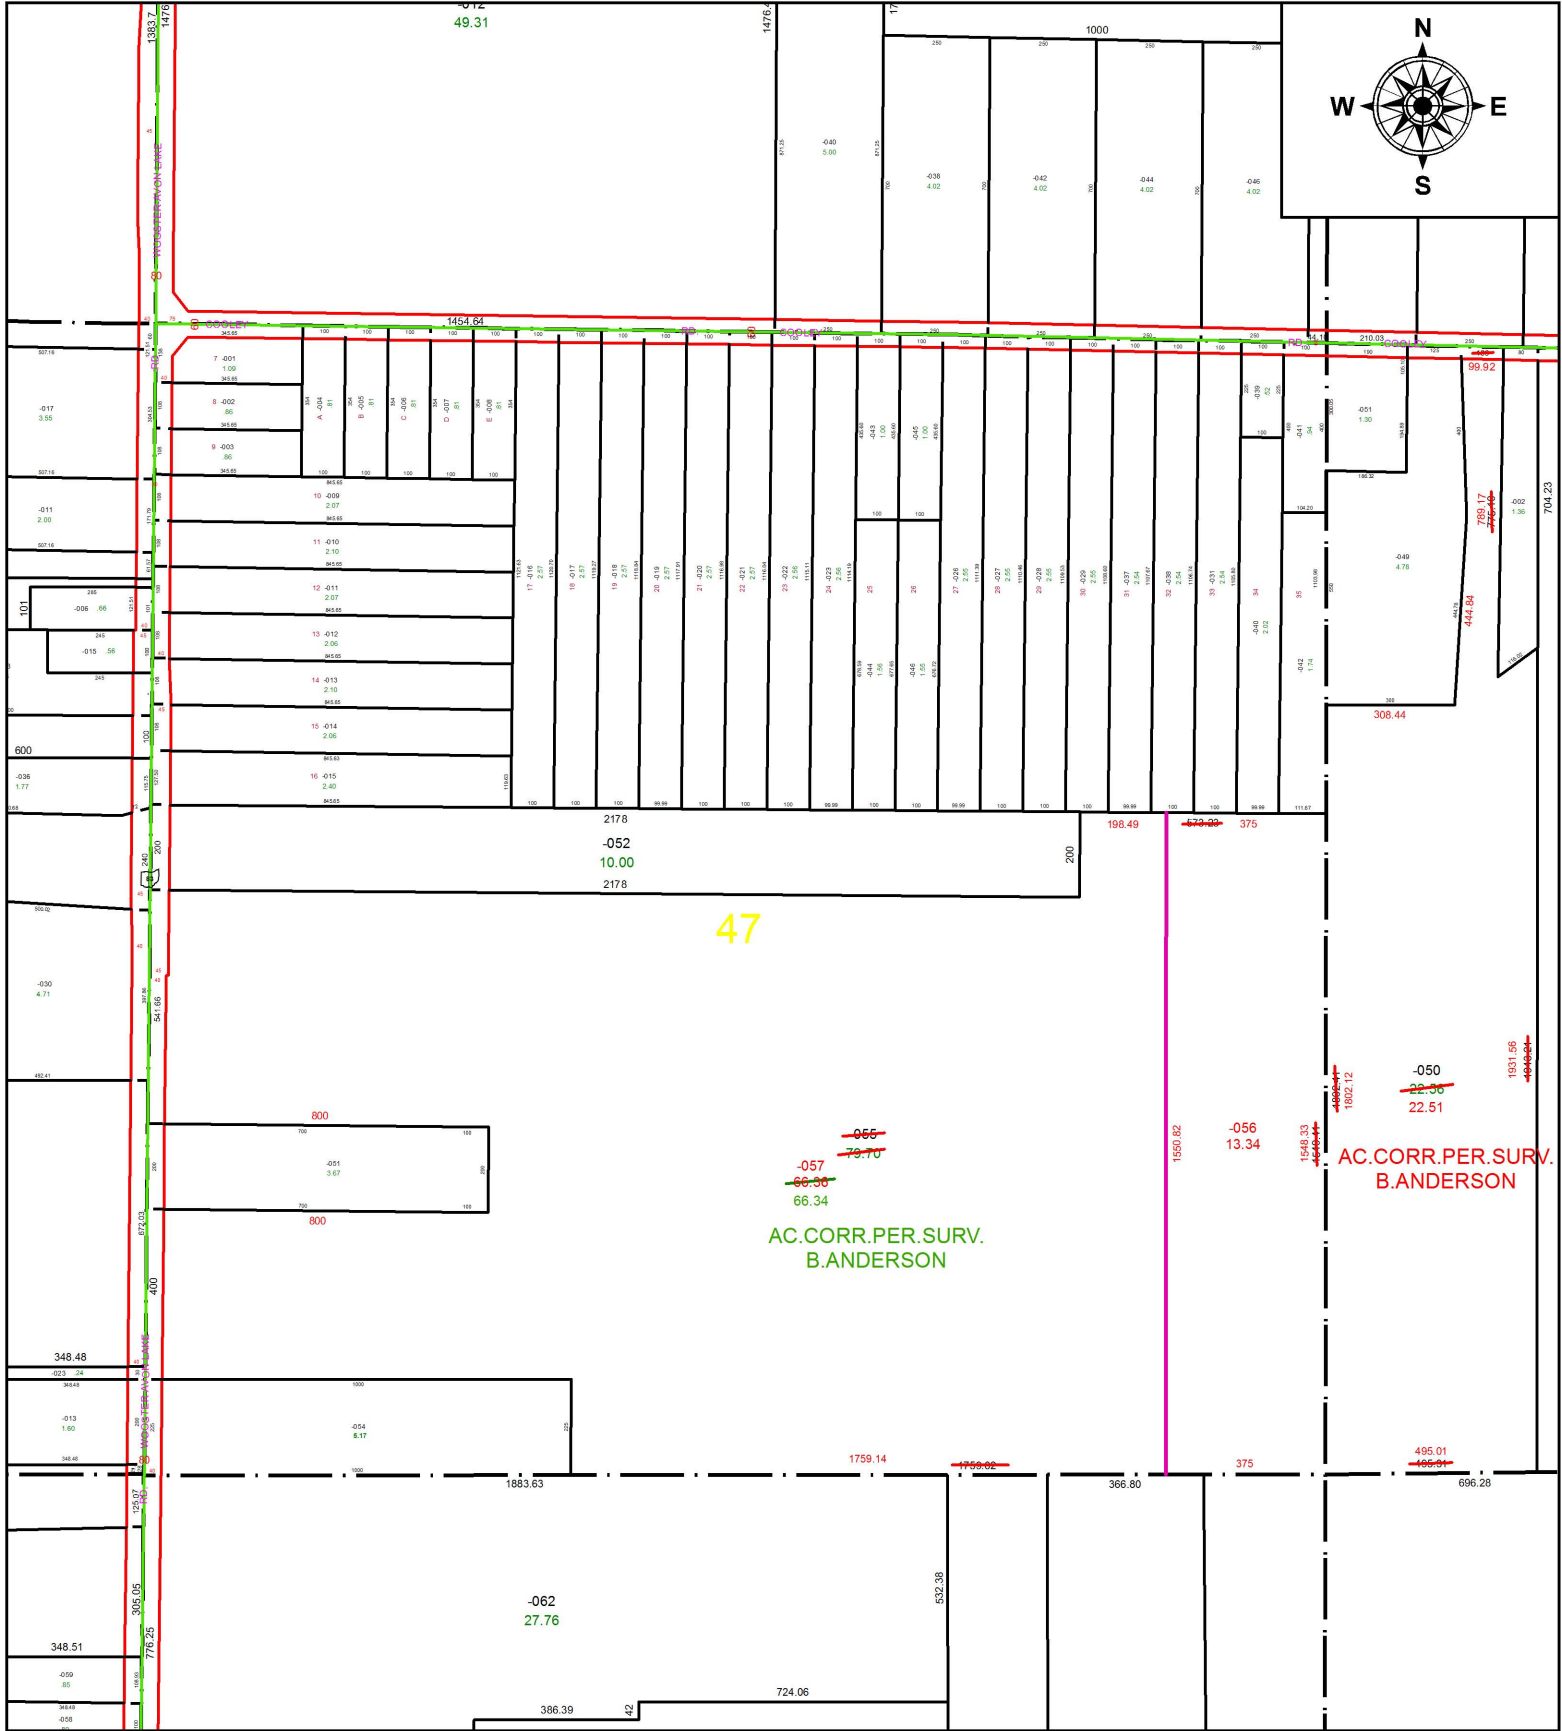

PARENT PARCEL: 11-00-047-000-055, 11-00-034-000-050
 CHILD PARCEL: 11-00-047-000-056, -057, 11-00-034-000-050
 STARTING POINT: SOUTHEAST CORNER OF O.L.47

17-03684

SPLITS/DEEDS PROCESSED
 LORAIN COUNTY TAX MAP DEPARTMENT
 226 MIDDLE AVE. ELYRIA, OH

SURVEYED BY: BRENT D, ANDERSON
 CLOSURE: 1: 98,816
 MAP PAGE(S): 11-00-047
 APPROVED BY: RRM DATE: 6-22-17
 SCALE: 1" = 450 PRIOR INSTRUMENT: 20080276466