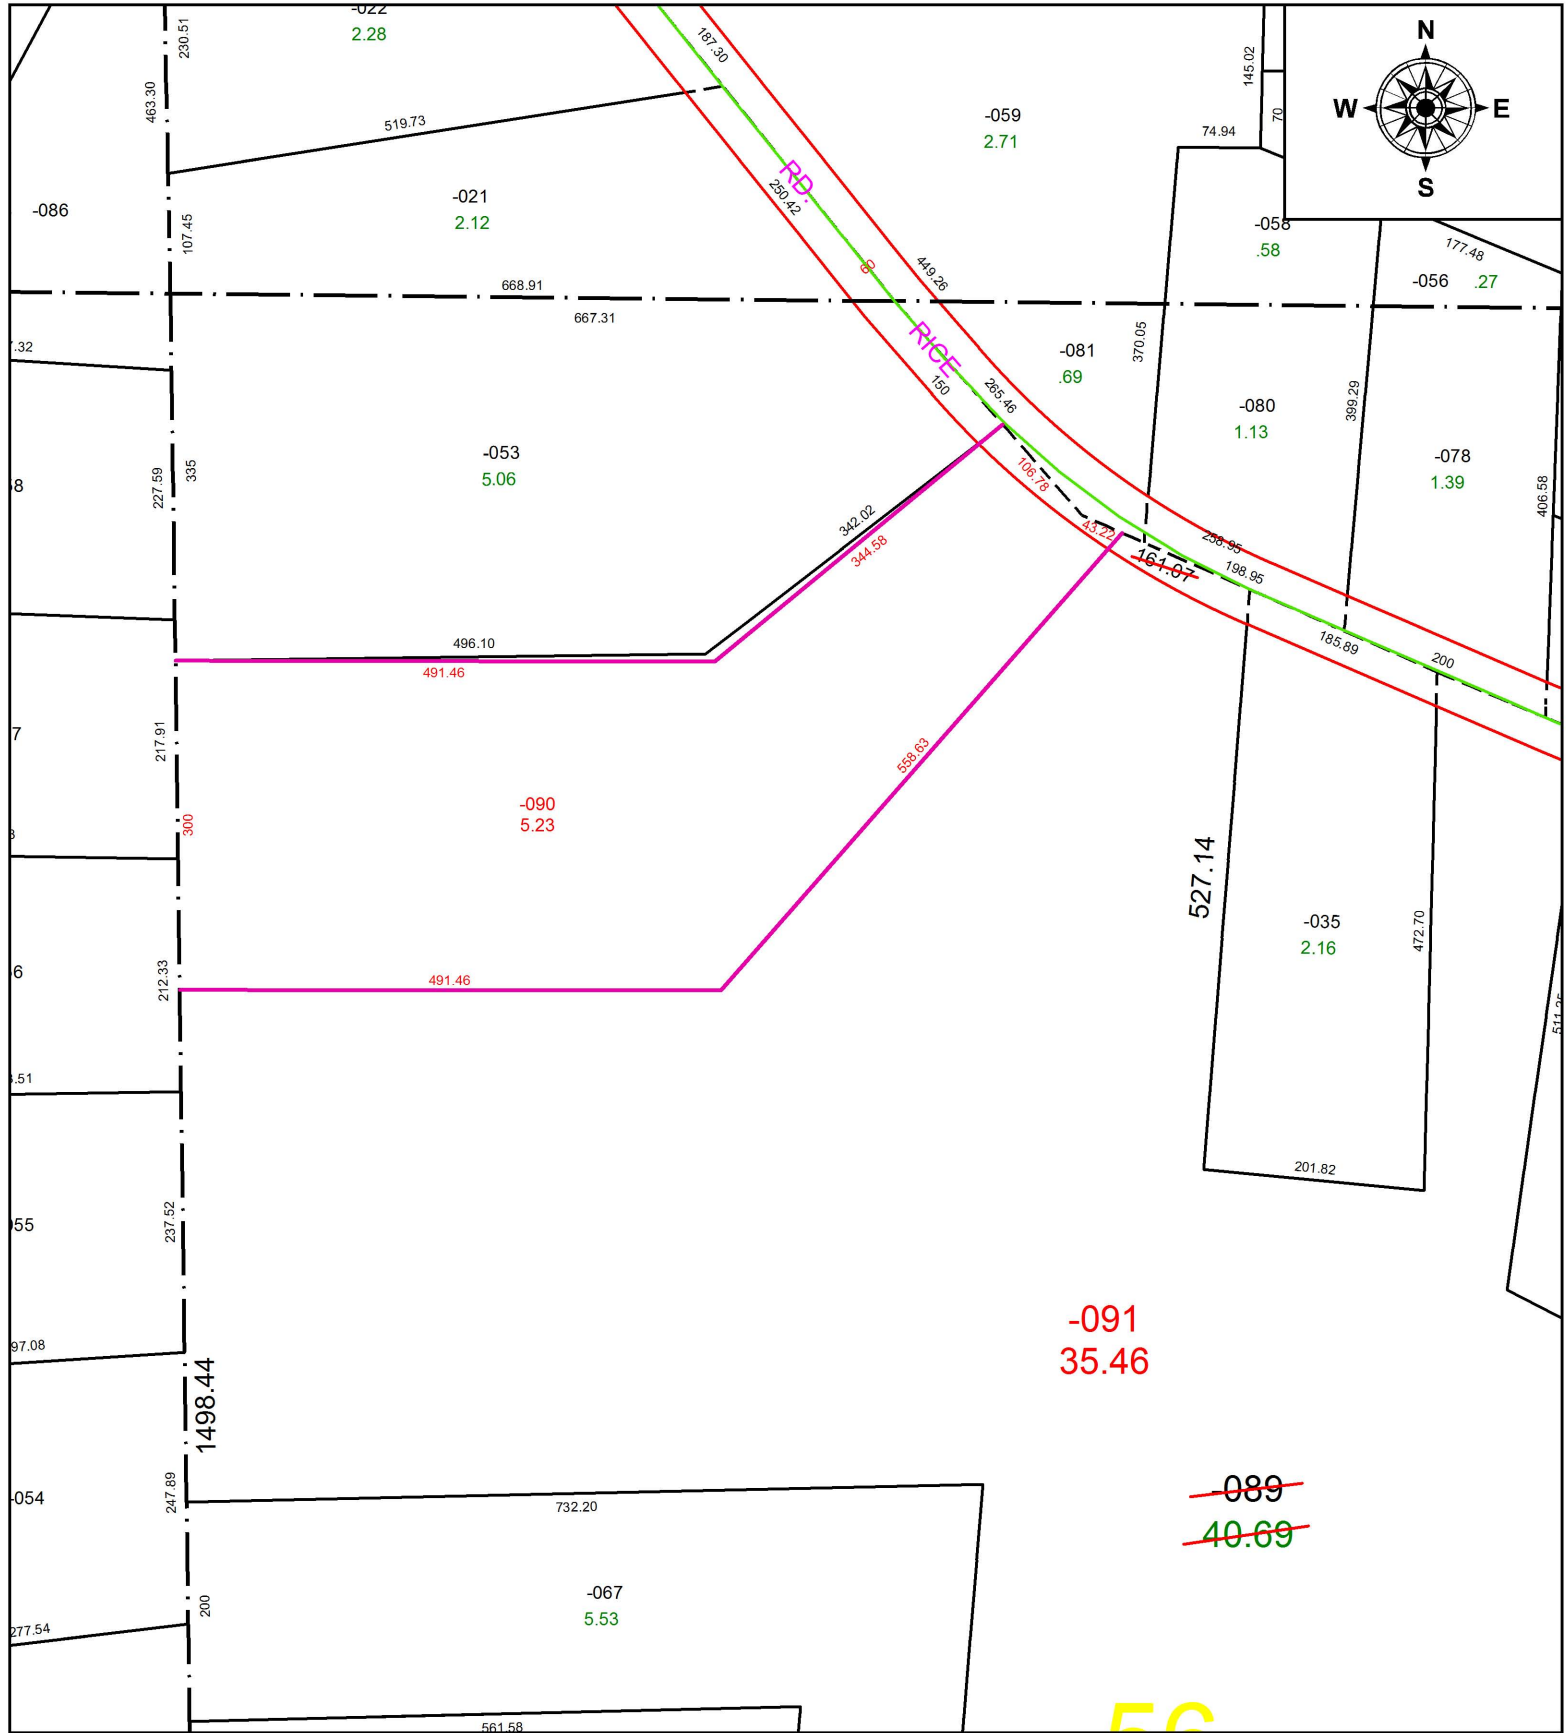

PARENT PARCEL: 01-00-056-000-089

CHILD PARCEL: 01-00-056-000-090, -091

STARTING POINT: NORTHWEST CORNER OF O.L.56

17-03682

SPLITS/DEEDS PROCESSED
 LORAIN COUNTY TAX MAP DEPARTMENT
 226 MIDDLE AVE. ELYRIA, OH

SURVEYED BY: THOMAS A. SIMON
CLOSURE: 1: 463,954
MAP PAGE(S): 1-00-056
APPROVED BY: RRM **DATE:** 6-22-17
SCALE: 1" = 175 **PRIOR INSTRUMENT:** 20120411208