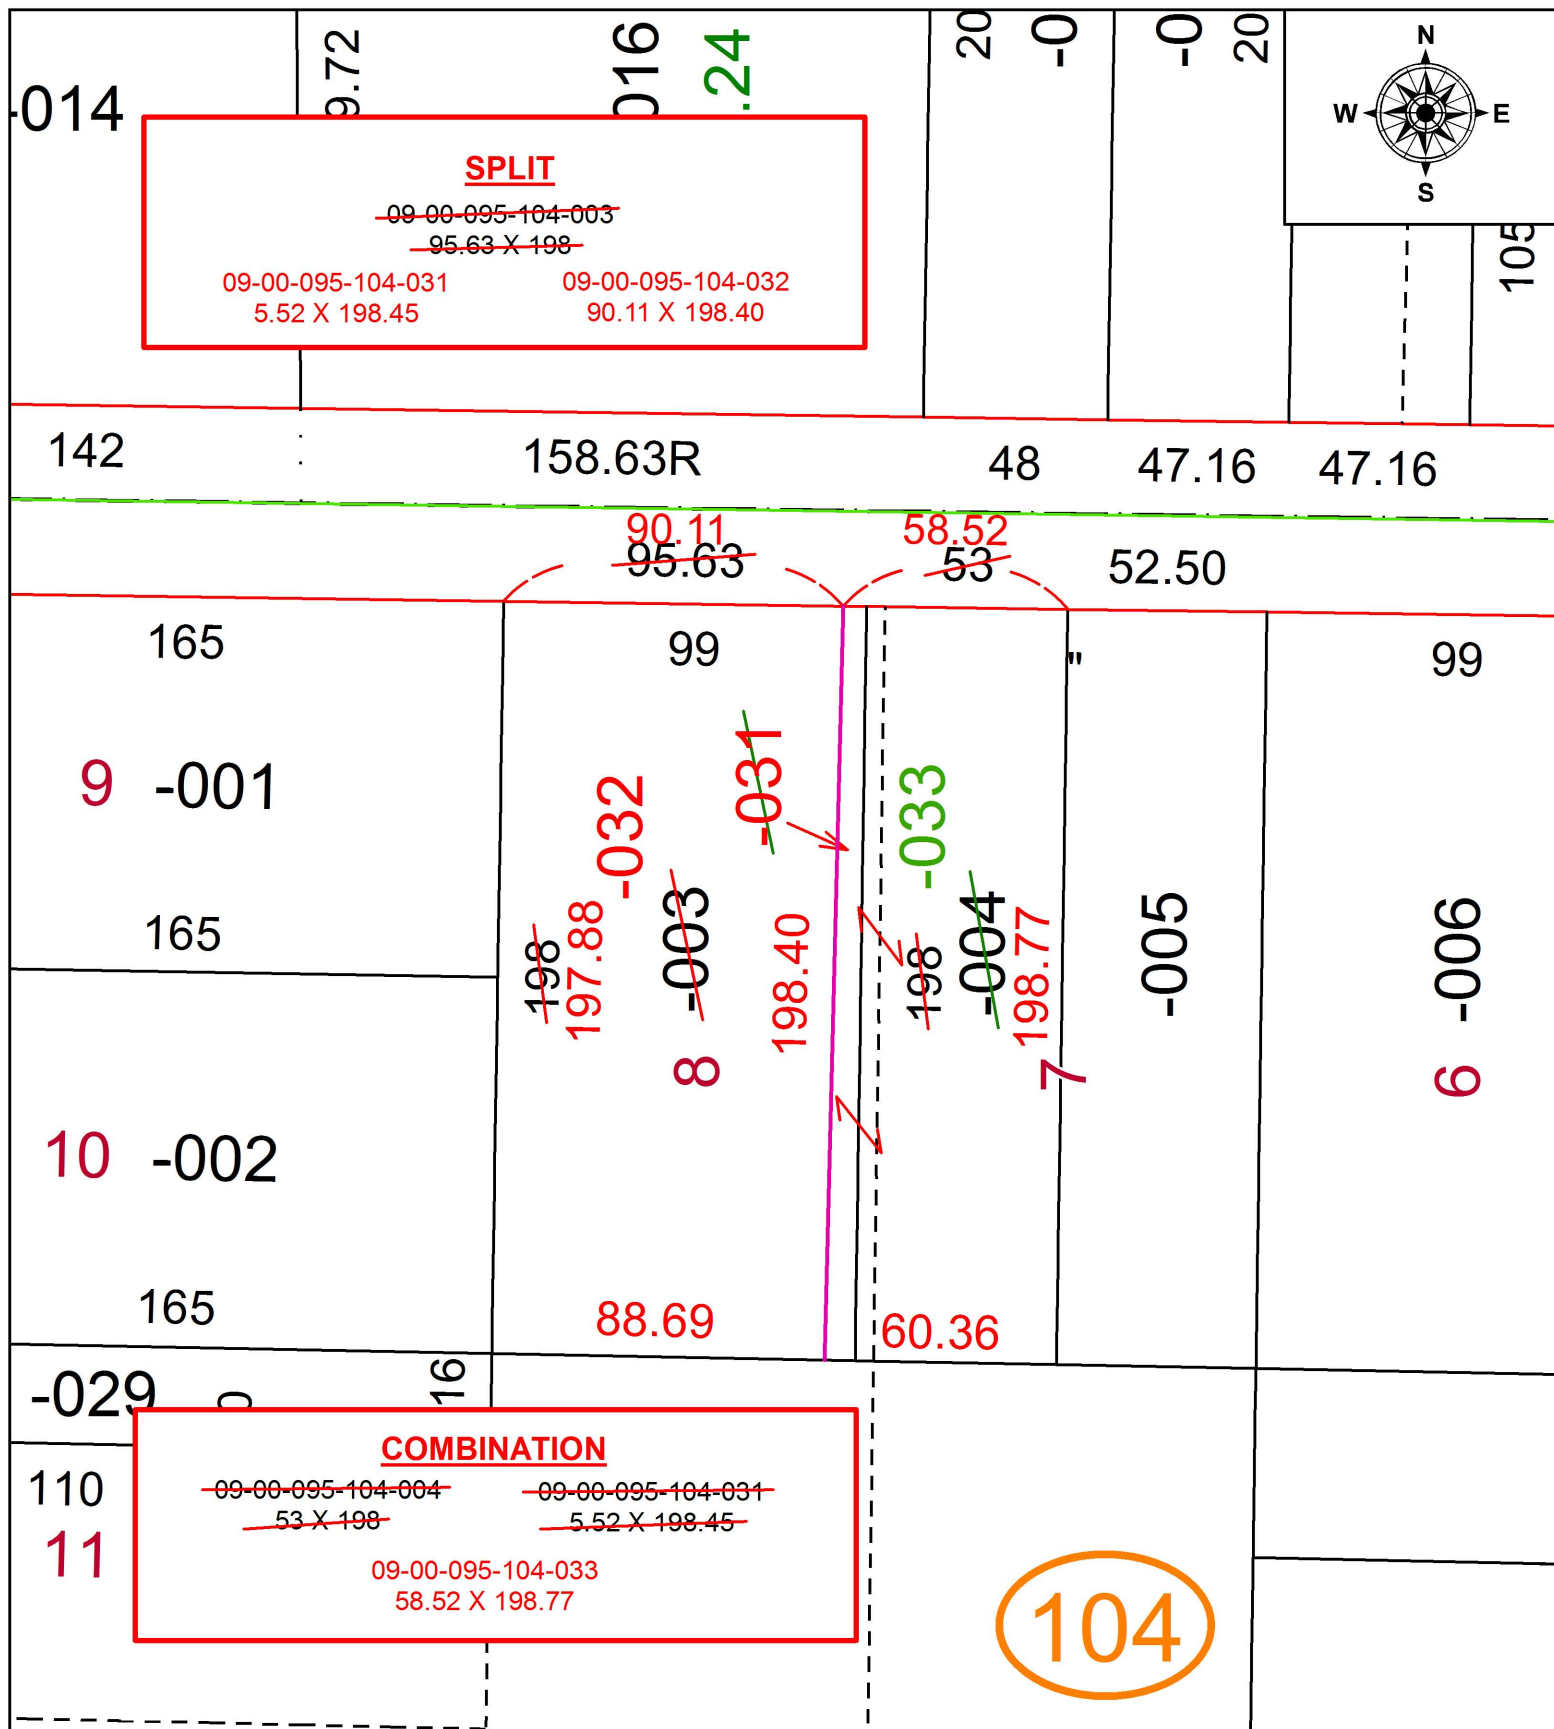

PARENT PARCEL: 09-00-095-104-003, -004

CHILD PARCEL: 09-00-095-104-031 THRU -033

STARTING POINT: SOUTHEAST CORNER OF S/L 4 IN VILLAGE PLAT OF OBERLIN

17-03679

SPLITS/DEEDS PROCESSED
 LORAIN COUNTY TAX MAP DEPARTMENT
 226 MIDDLE AVE. ELYRIA, OH

SURVEYED BY: RICHARD A. FREDRICKSON
 CLOSURE: 1: 157,093
 MAP PAGE(S): 9-00-095
 APPROVED BY: RRM DATE: 6-20-17
 SCALE: 1" = 50 PRIOR INSTRUMENT: OR 1457/756