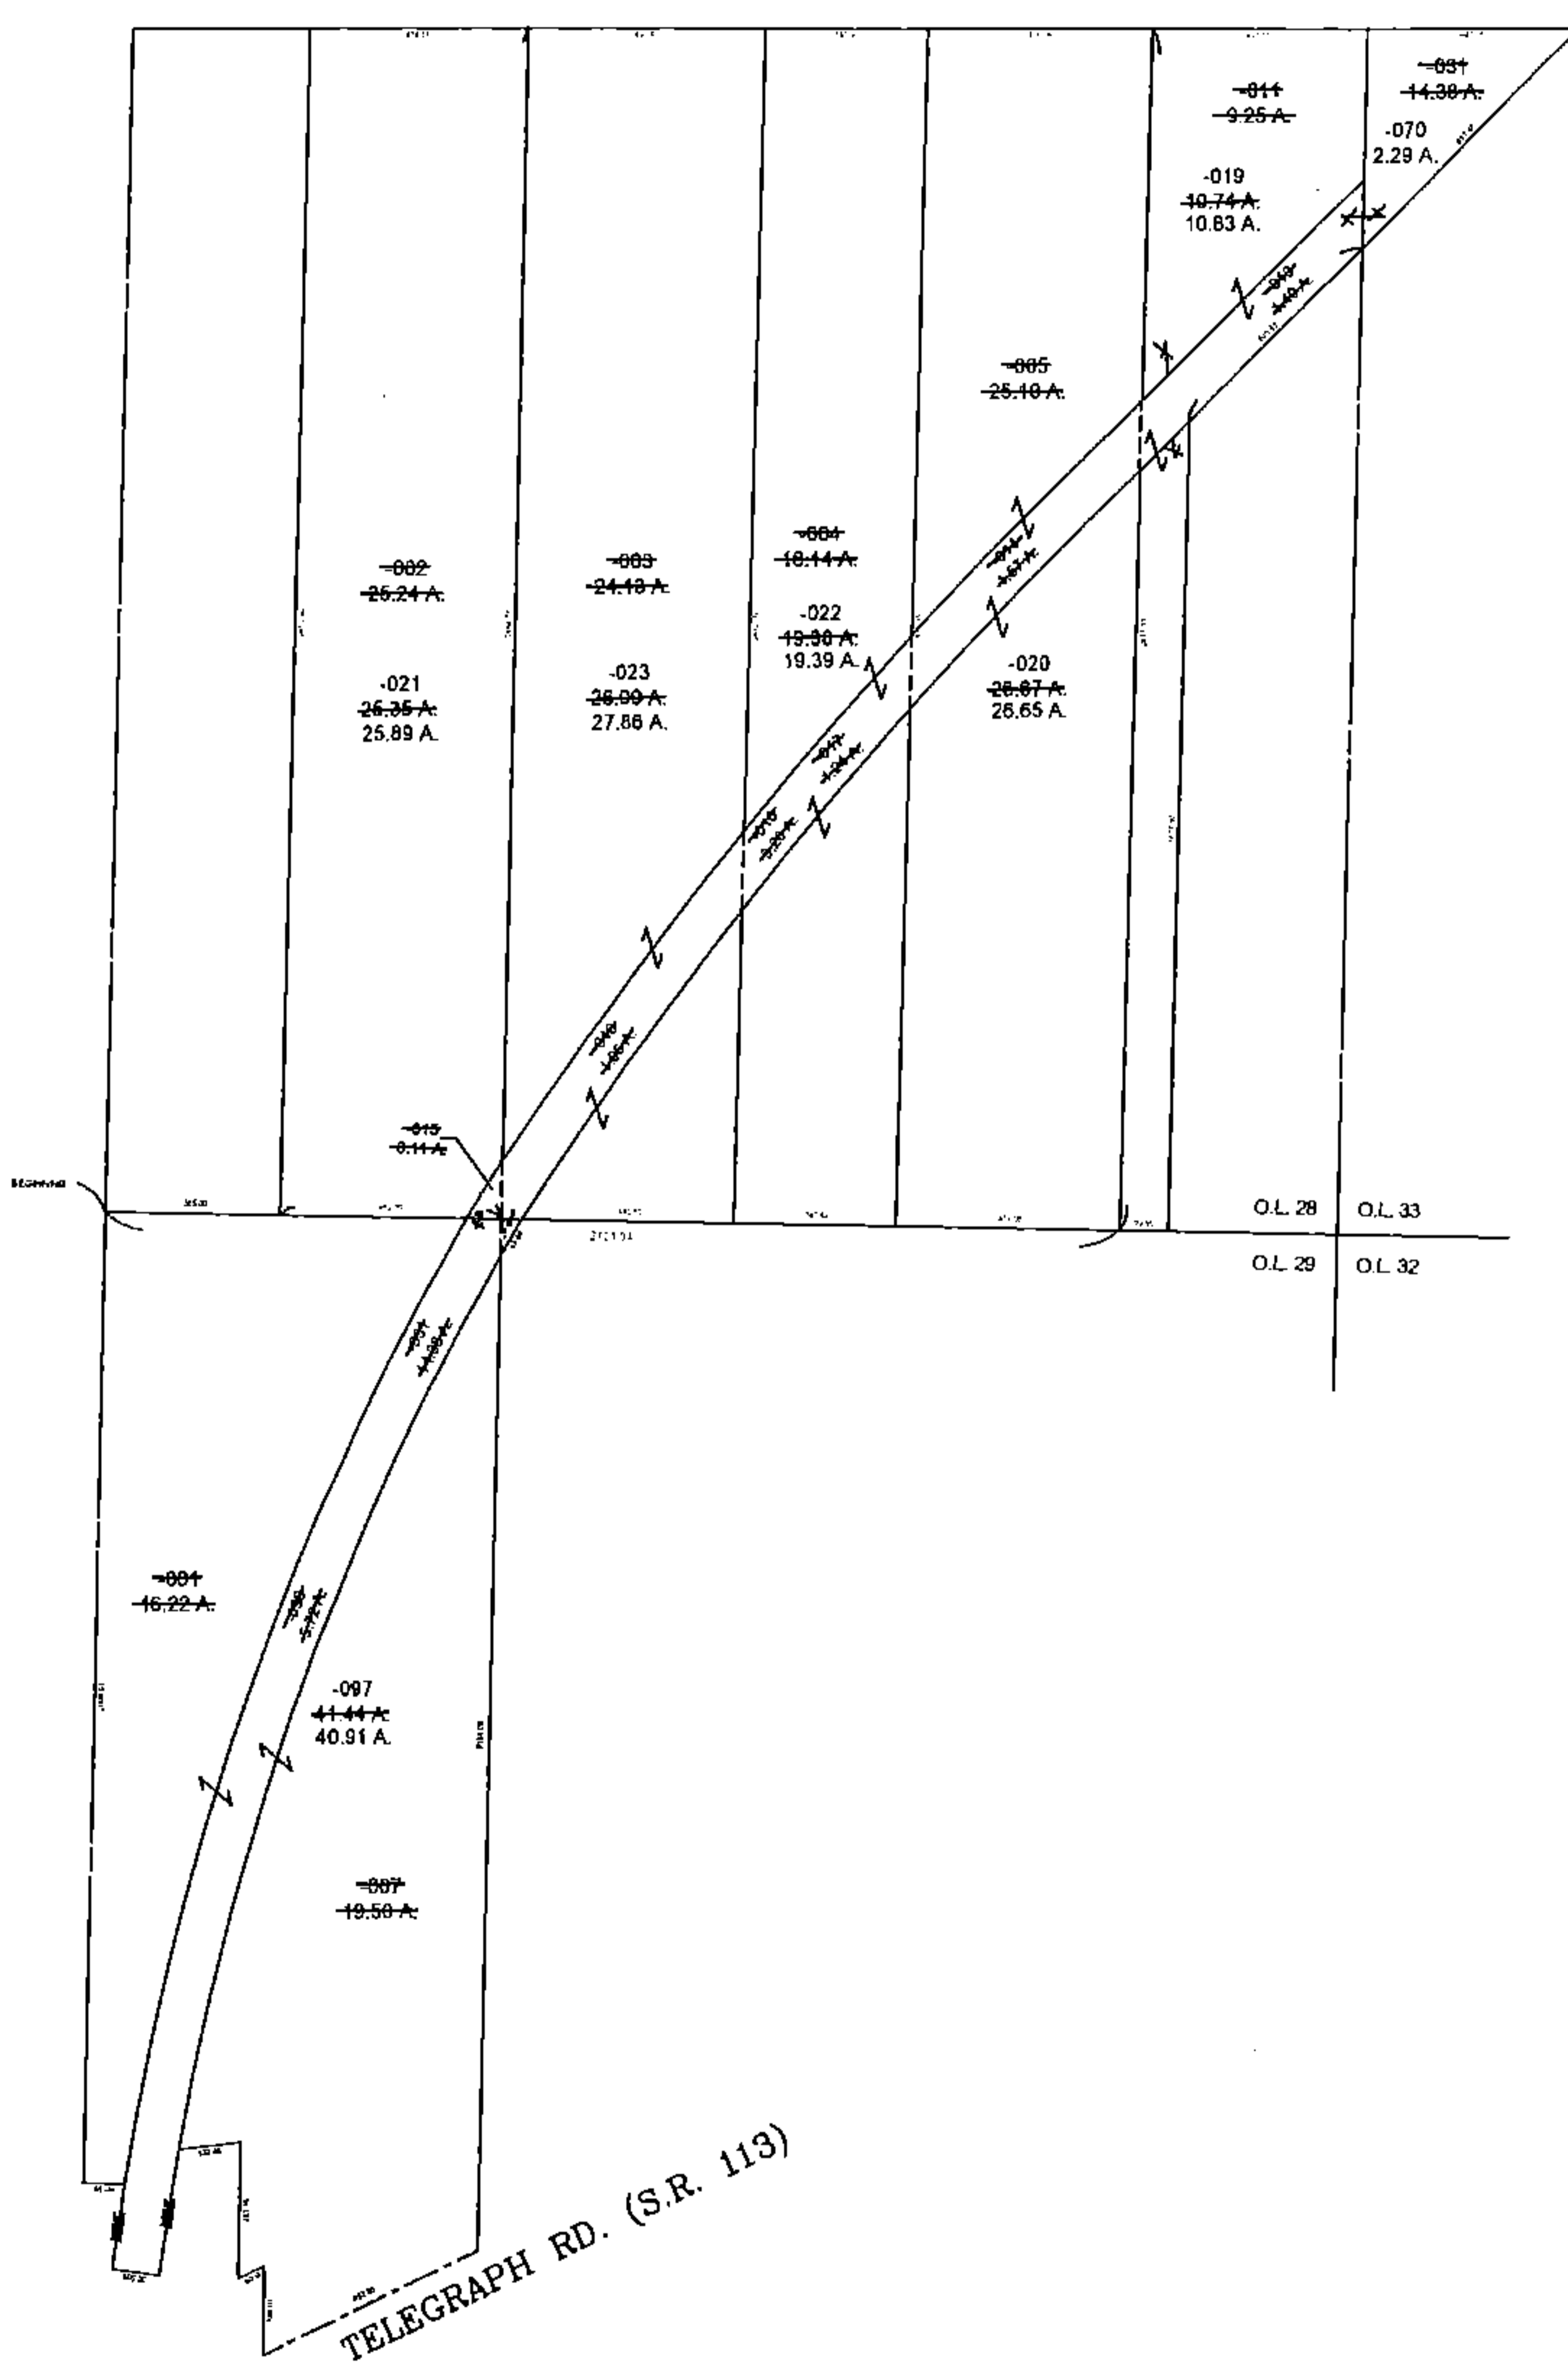

PARENT PARCEL: 05-00-029-000-031, 05-00-028-000-002 THRU -005, & -011, 05-00-029-000-001 & -007
 CHILD PARCEL: 05-00-028-000-013 THRU -023, 05-00-029-000-096 & -097, 05-00-033-000-070
 STARTING POINT: I.P. FOUND, S.W. CORNER OF O.L. 28

17-03666

SPLITS/DEEDS PROCESSED
 LORAIN COUNTY TAX MAP DEPARTMENT
 226 MIDDLE AVE. ELYRIA, OHIO

SURVEYED BY: PATRICK A. MCGANNON
 CLOSURE: 0.01 : 10,000
 MAP PAGE(S): 05-00-028, -029, -033
 APPROVED BY: TJS DATE: 5/26/17
 SCALE: 1" = 600 PRIOR INSTRUMENT: 2017-0623845