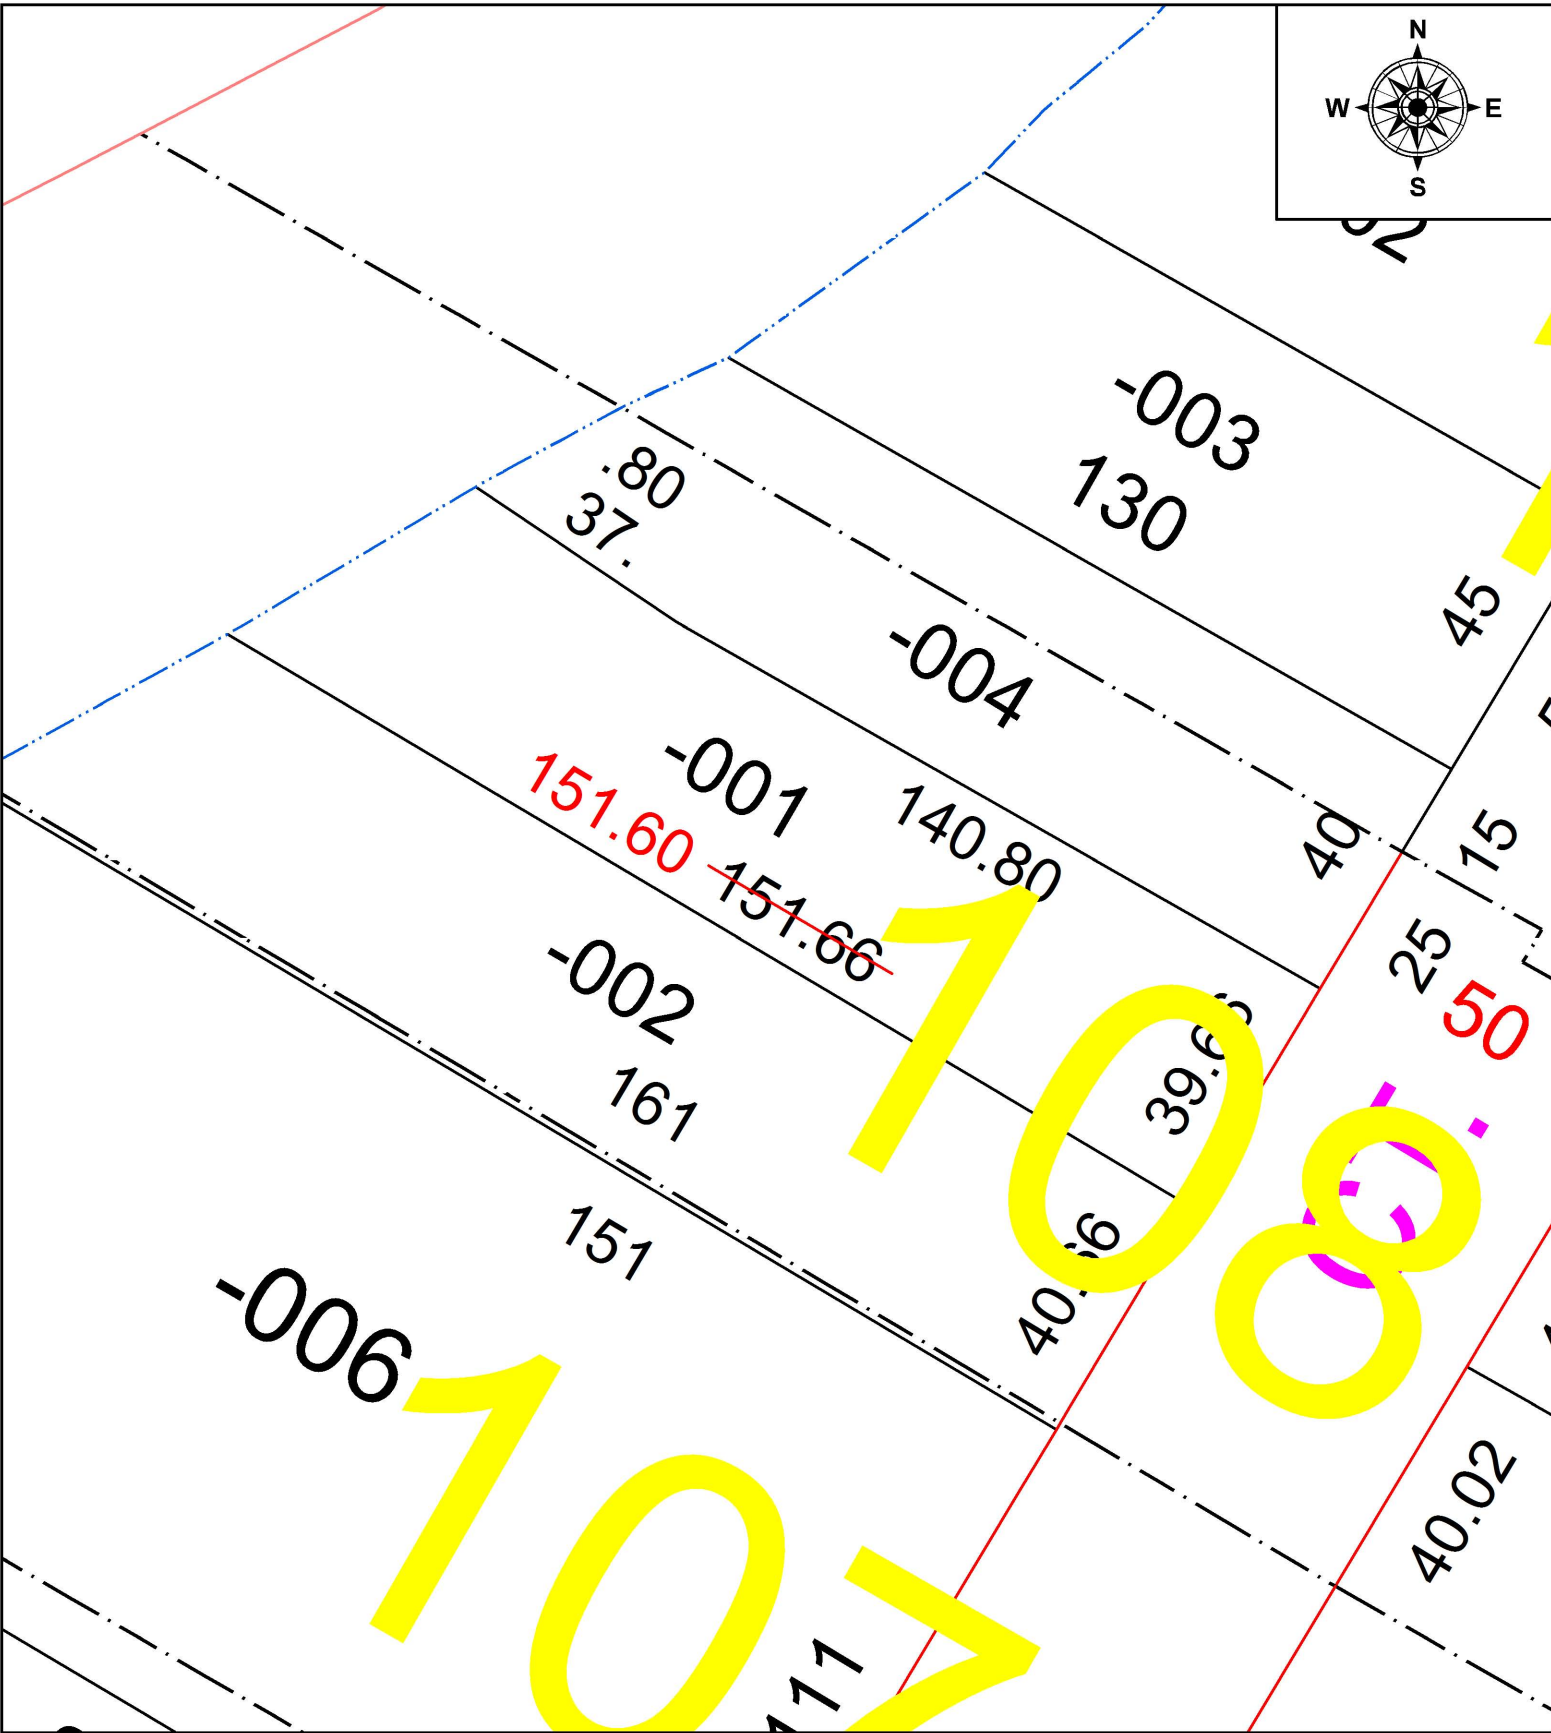

PARENT PARCEL: 06-25-108-000-001

CHILD PARCEL: **FR. & DEPTH CORRECTION**

STARTING POINT: S.E. CORNER OF DIEDRICK DV 393/309

17-03666-C

SPLITS/DEEDS PROCESSED
LORAIN COUNTY TAX MAP DEPARTMENT
226 MIDDLE AVE. ELYRIA, OH

SURVEYED BY:	NA
CLOSURE:	NA
MAP PAGE(S):	06-25-108
APPROVED BY:	TJS DATE: 5/8/17
SCALE:	1" = 30'
PRIOR INSTRUMENT:	DV 393/309