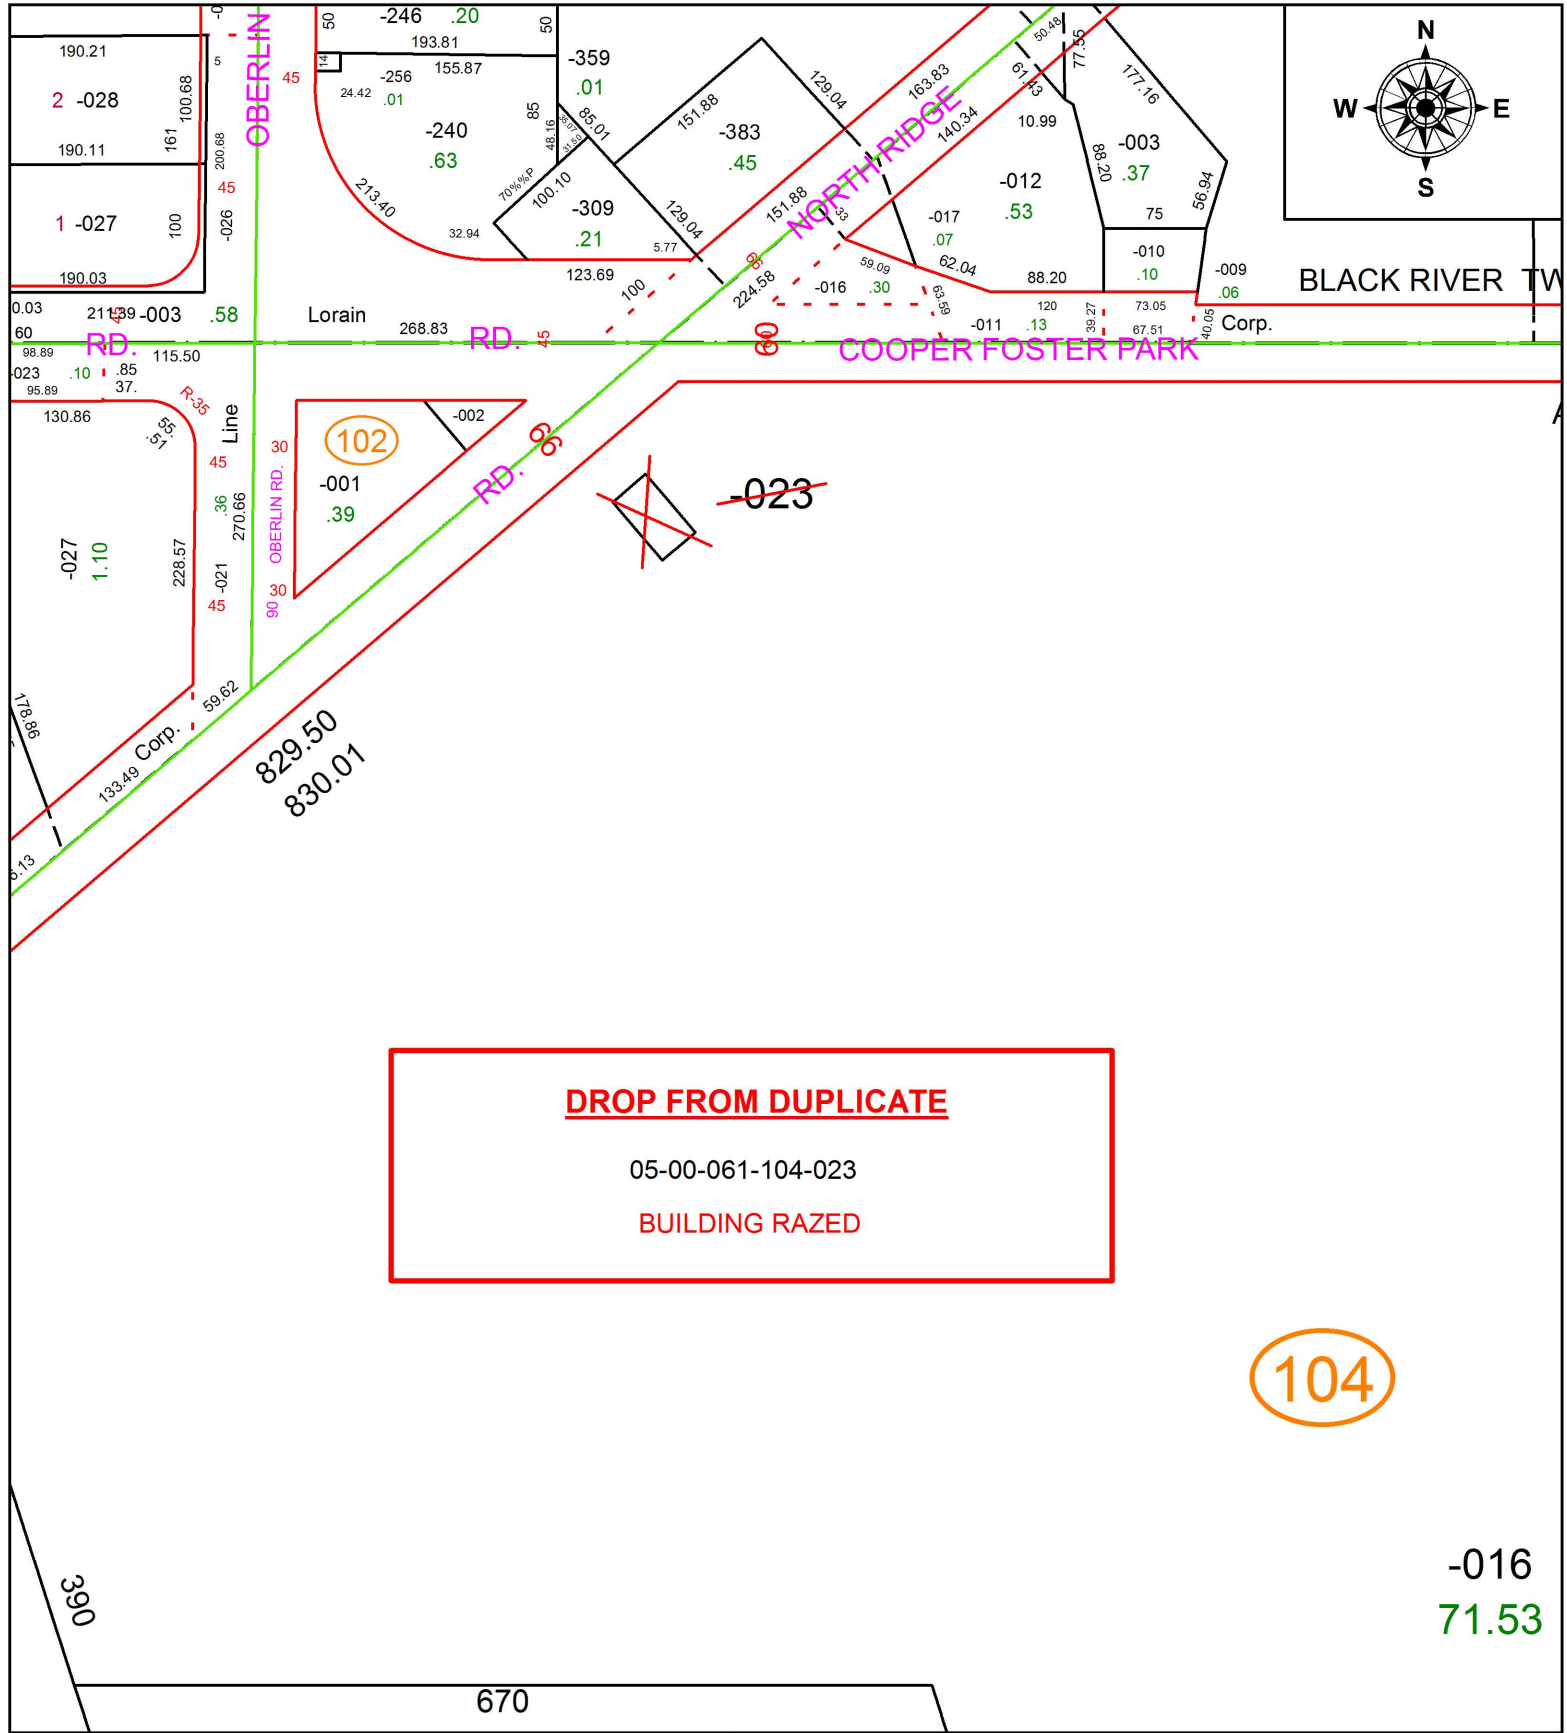

PARENT PARCEL: 05-00-061-104-023

CHILD PARCEL: XX-XX-XXX-XXX-XXX

STARTING POINT: N/A

17-03664-C

DROP FROM DUPLICATE

05-00-061-104-023

BUILDING RAZED

104

-016
71.53

SPLITS/DEEDS PROCESSED
 LORAIN COUNTY TAX MAP DEPARTMENT
 226 MIDDLE AVE. ELYRIA, OH

SURVEYED BY: _____ N/A
 CLOSURE: _____ N/A
 MAP PAGE(S): _____ 5-00-061
 APPROVED BY: _____ RRM DATE: _____ 5-3-17
 SCALE: _____ 1" = 150 _____ PRIOR INSTRUMENT: _____ N/A