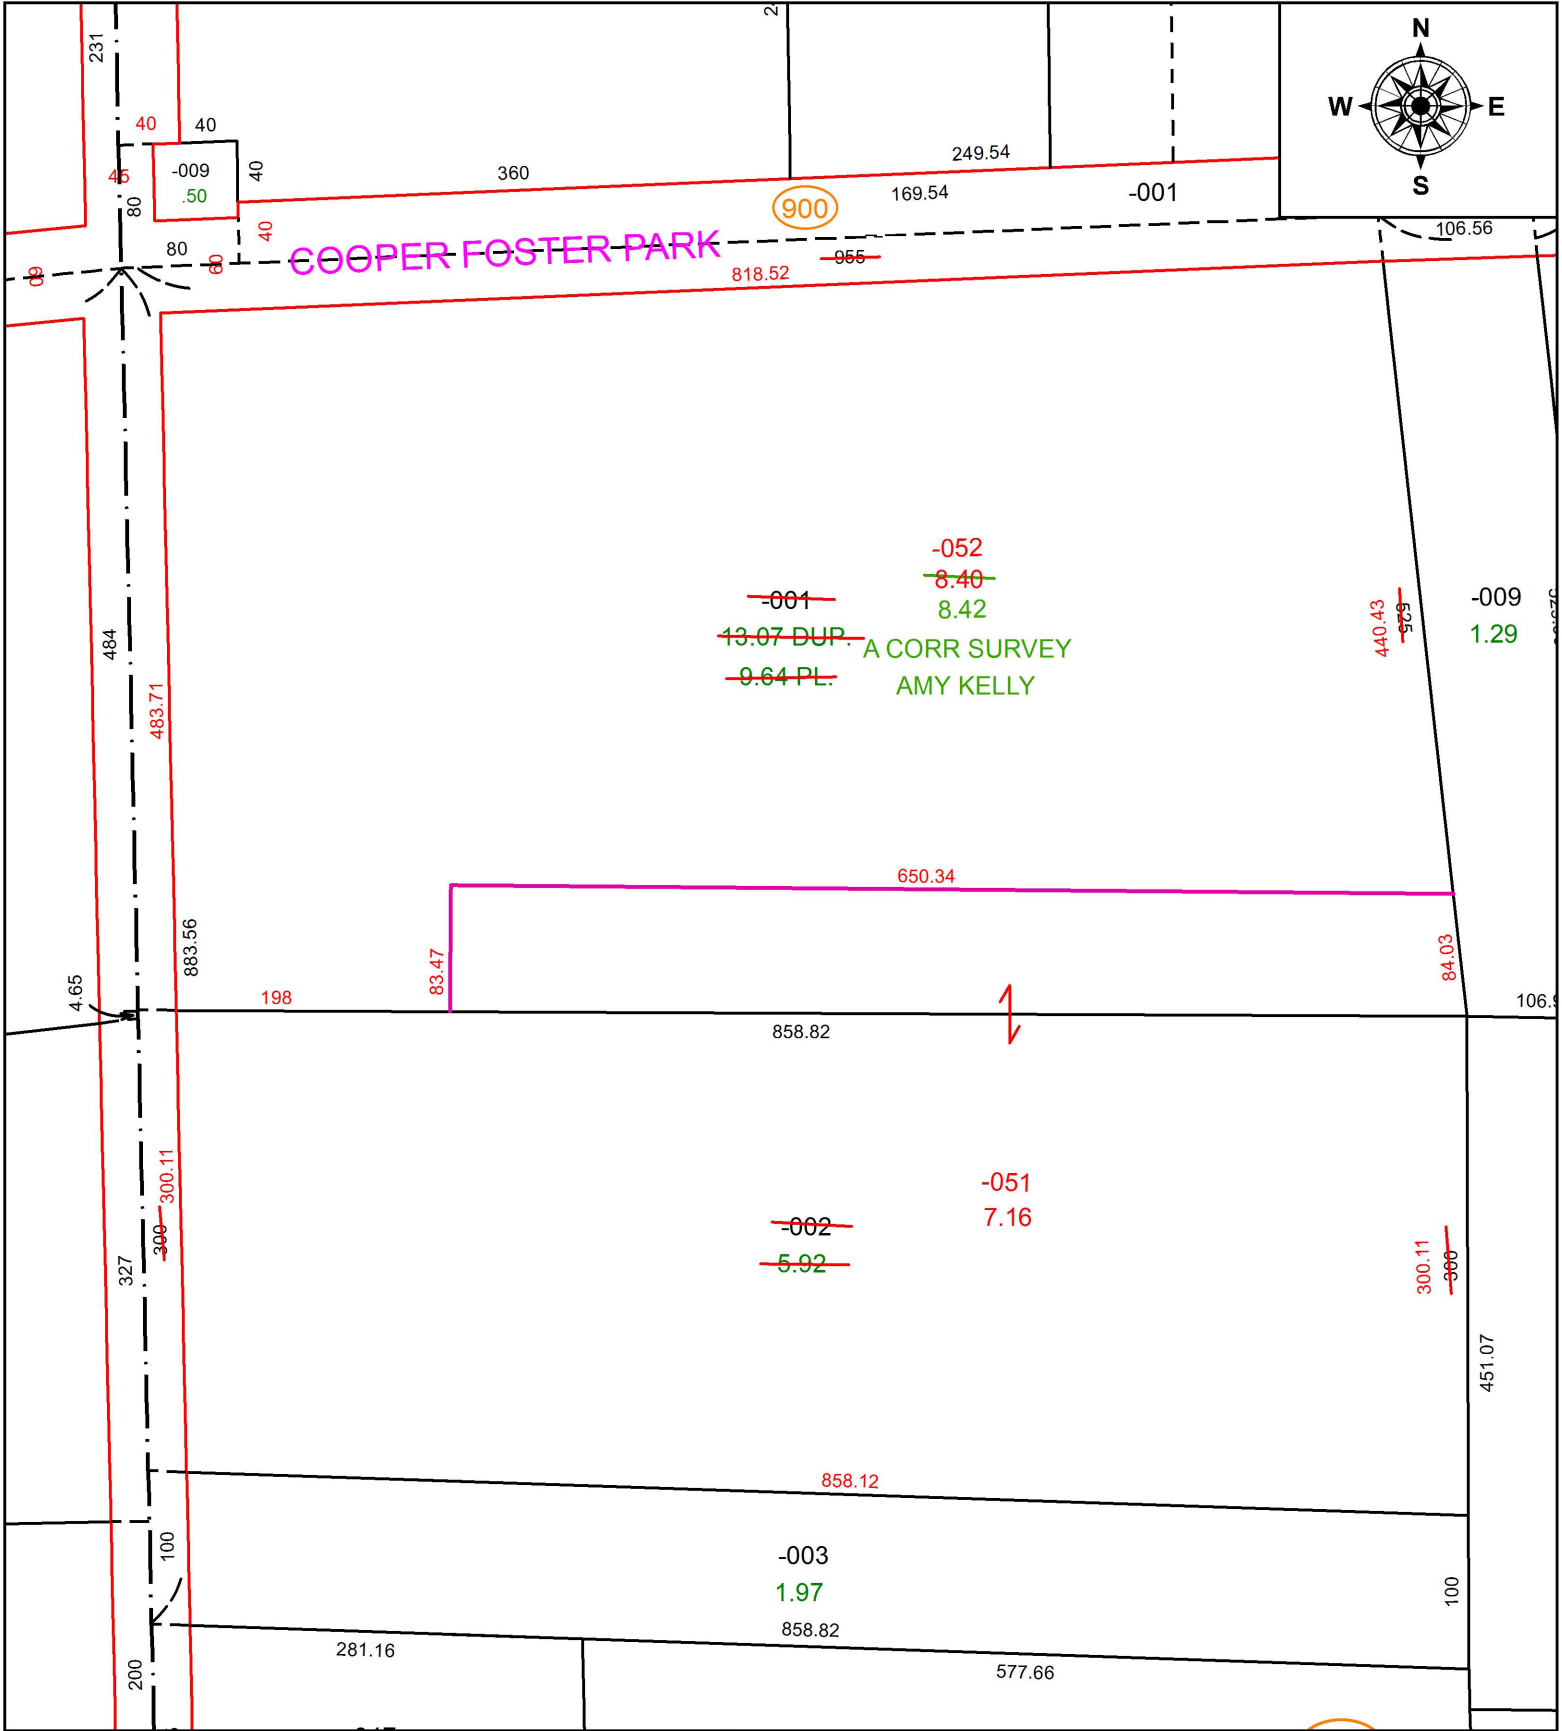

PARENT PARCEL: 01-00-037-102-001, -002

CHILD PARCEL: 01-00-037-102-051, -052

STARTING POINT: CENTERLINES OF COOPER FOSTER PARK RD & SUNNYSIDE RD

17-03662

SPLITS/DEEDS PROCESSED
 LORAIN COUNTY TAX MAP DEPARTMENT
 226 MIDDLE AVE. ELYRIA, OH

SURVEYED BY: AMY KELLY
 CLOSURE: 1: 33,000
 MAP PAGE(S): 01-00-037
 APPROVED BY: JAH DATE: 04-20-2017
 SCALE: 1 in = 125 ft PRIOR INSTRUMENT: 20130485190