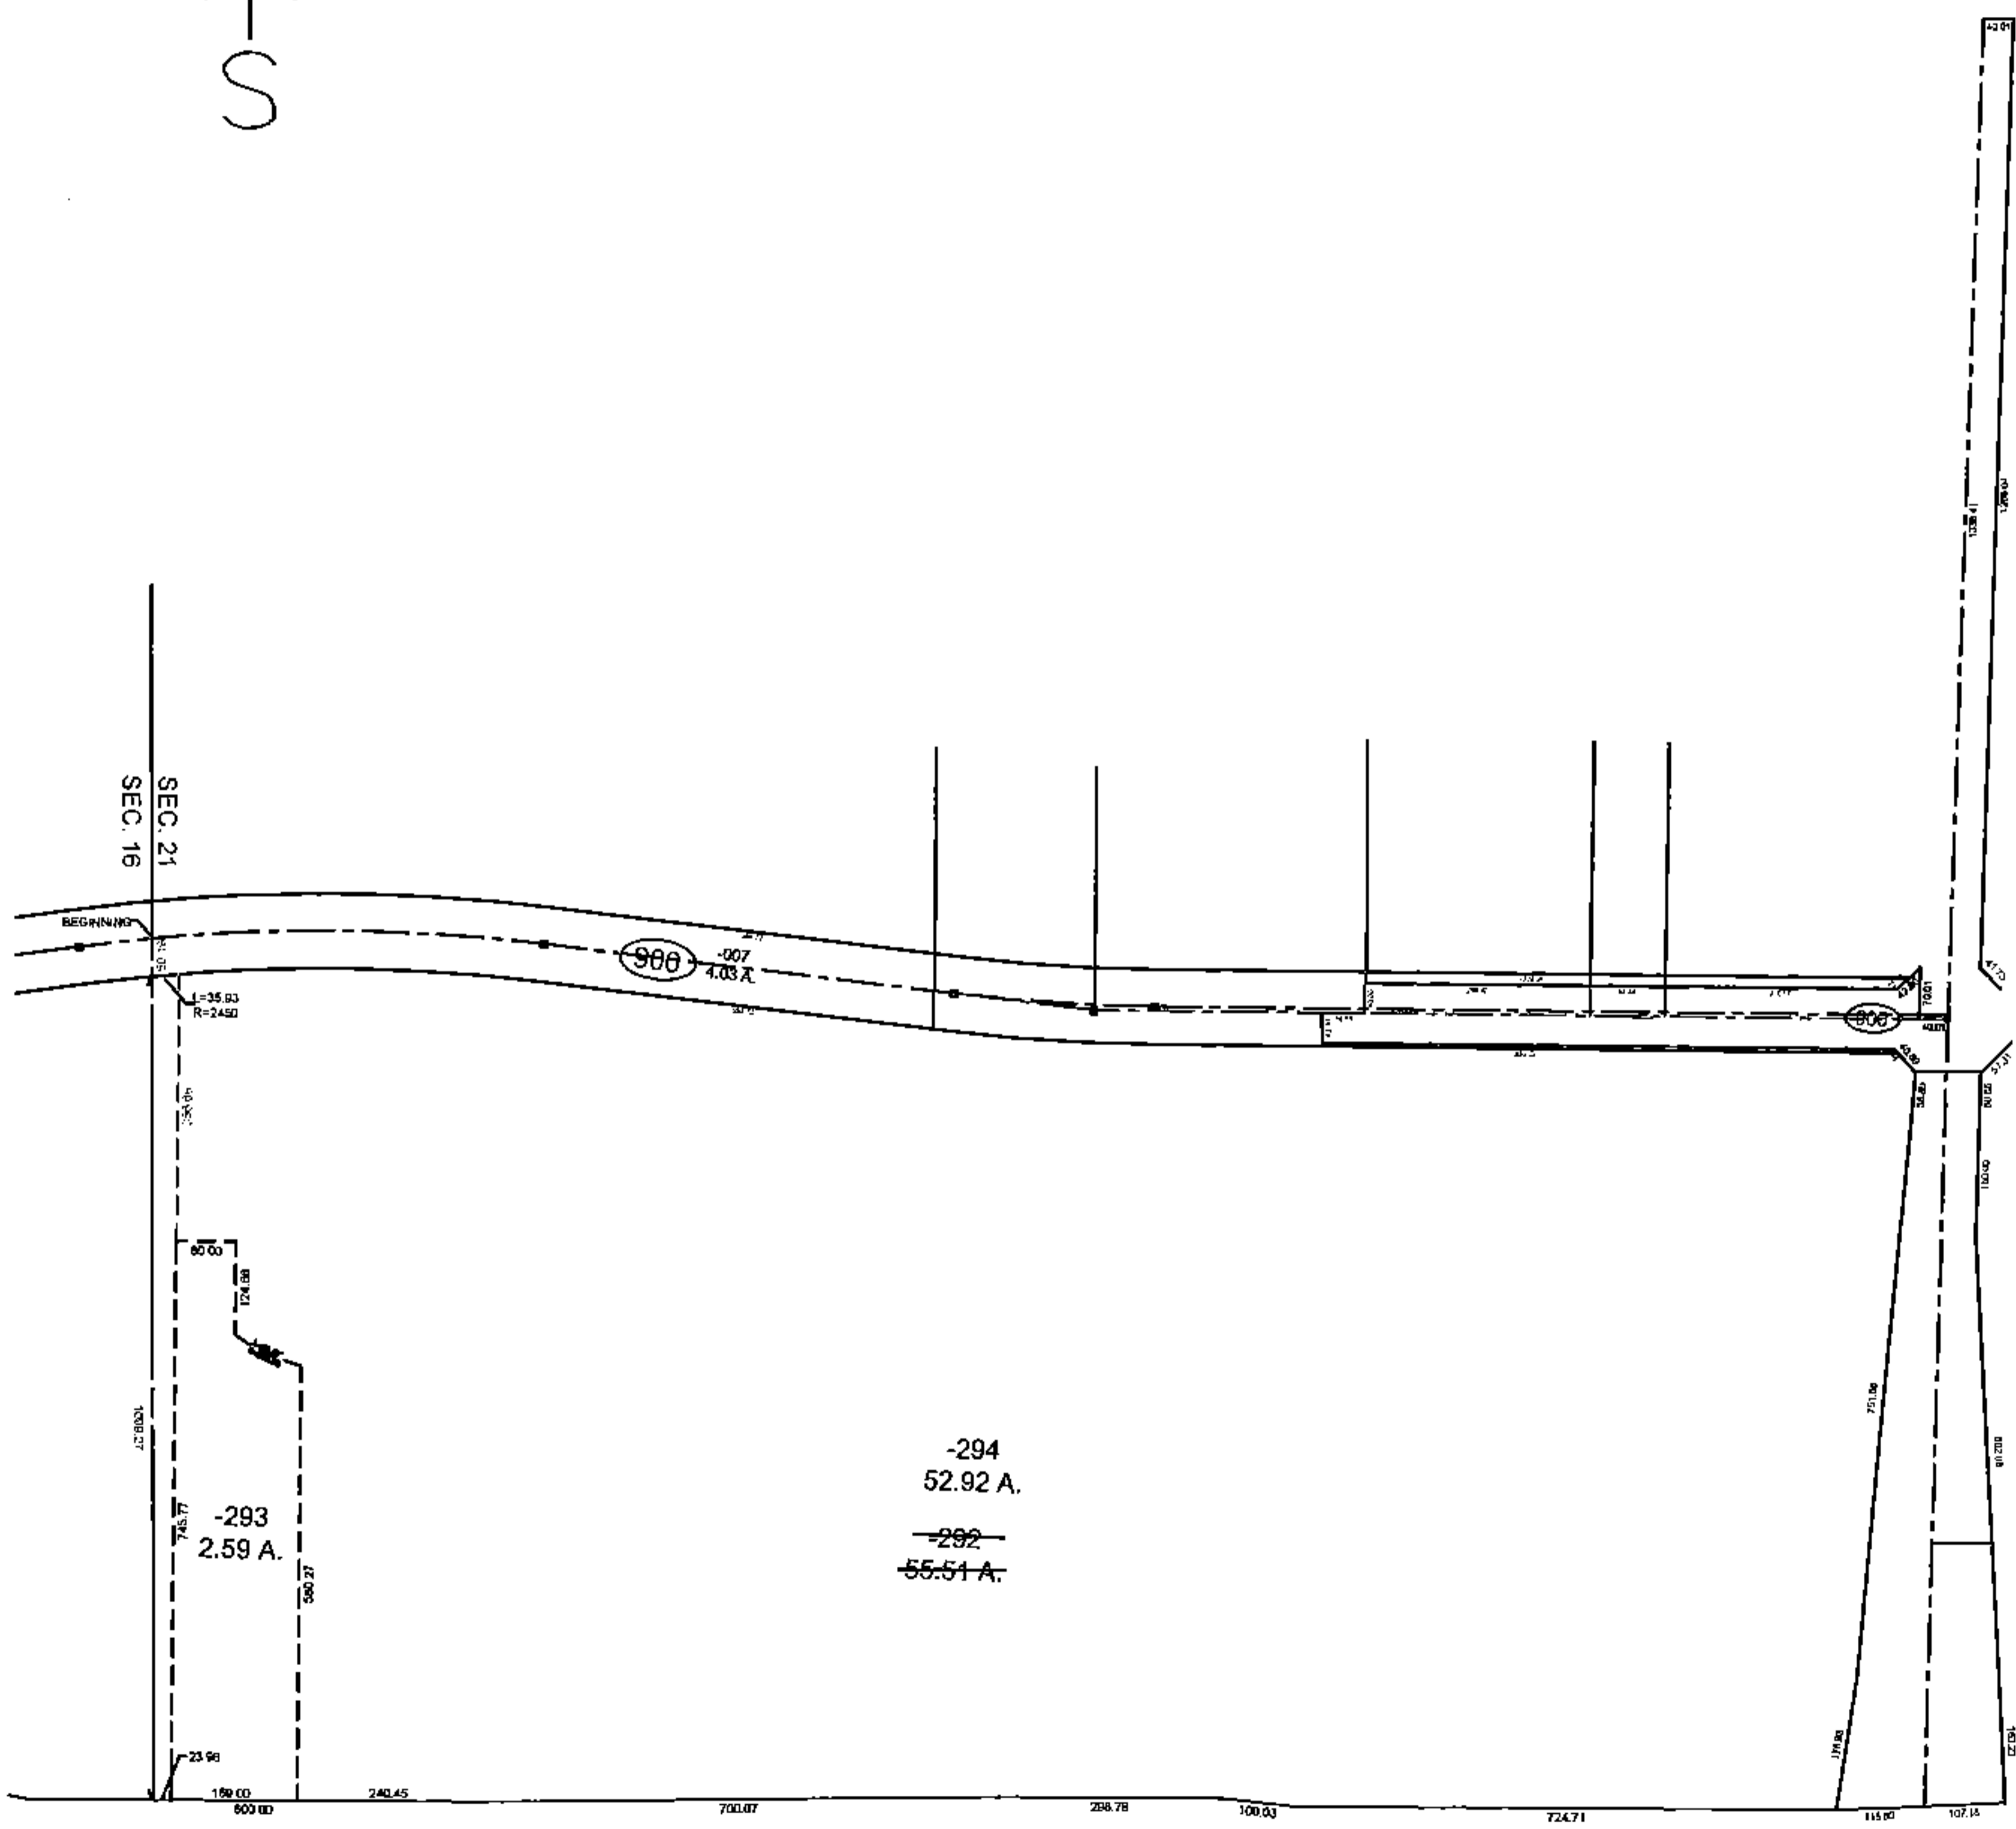

PARENT PARCEL: 04-00-021-000-292  
CHILD PARCEL: 04-00-021-000-293 & -294  
STARTING POINT: CL OF CHESTER RD. & WEST LINE OF SECTION 21

17-03656

**SPLITS/DEEDS PROCESSED**  
LORAIN COUNTY TAX MAP DEPARTMENT  
226 MIDDLE AVE. ELYRIA, OHIO

SURVEYED BY: AMY M. KELLY  
CLOSURE: 1: 525701.73  
MAP PAGE(S): 4-00-021  
APPROVED BY: TJS DATE: 4/10/17  
SCALE: 1"= 400 PRIOR INSTRUMENT: 20080256715