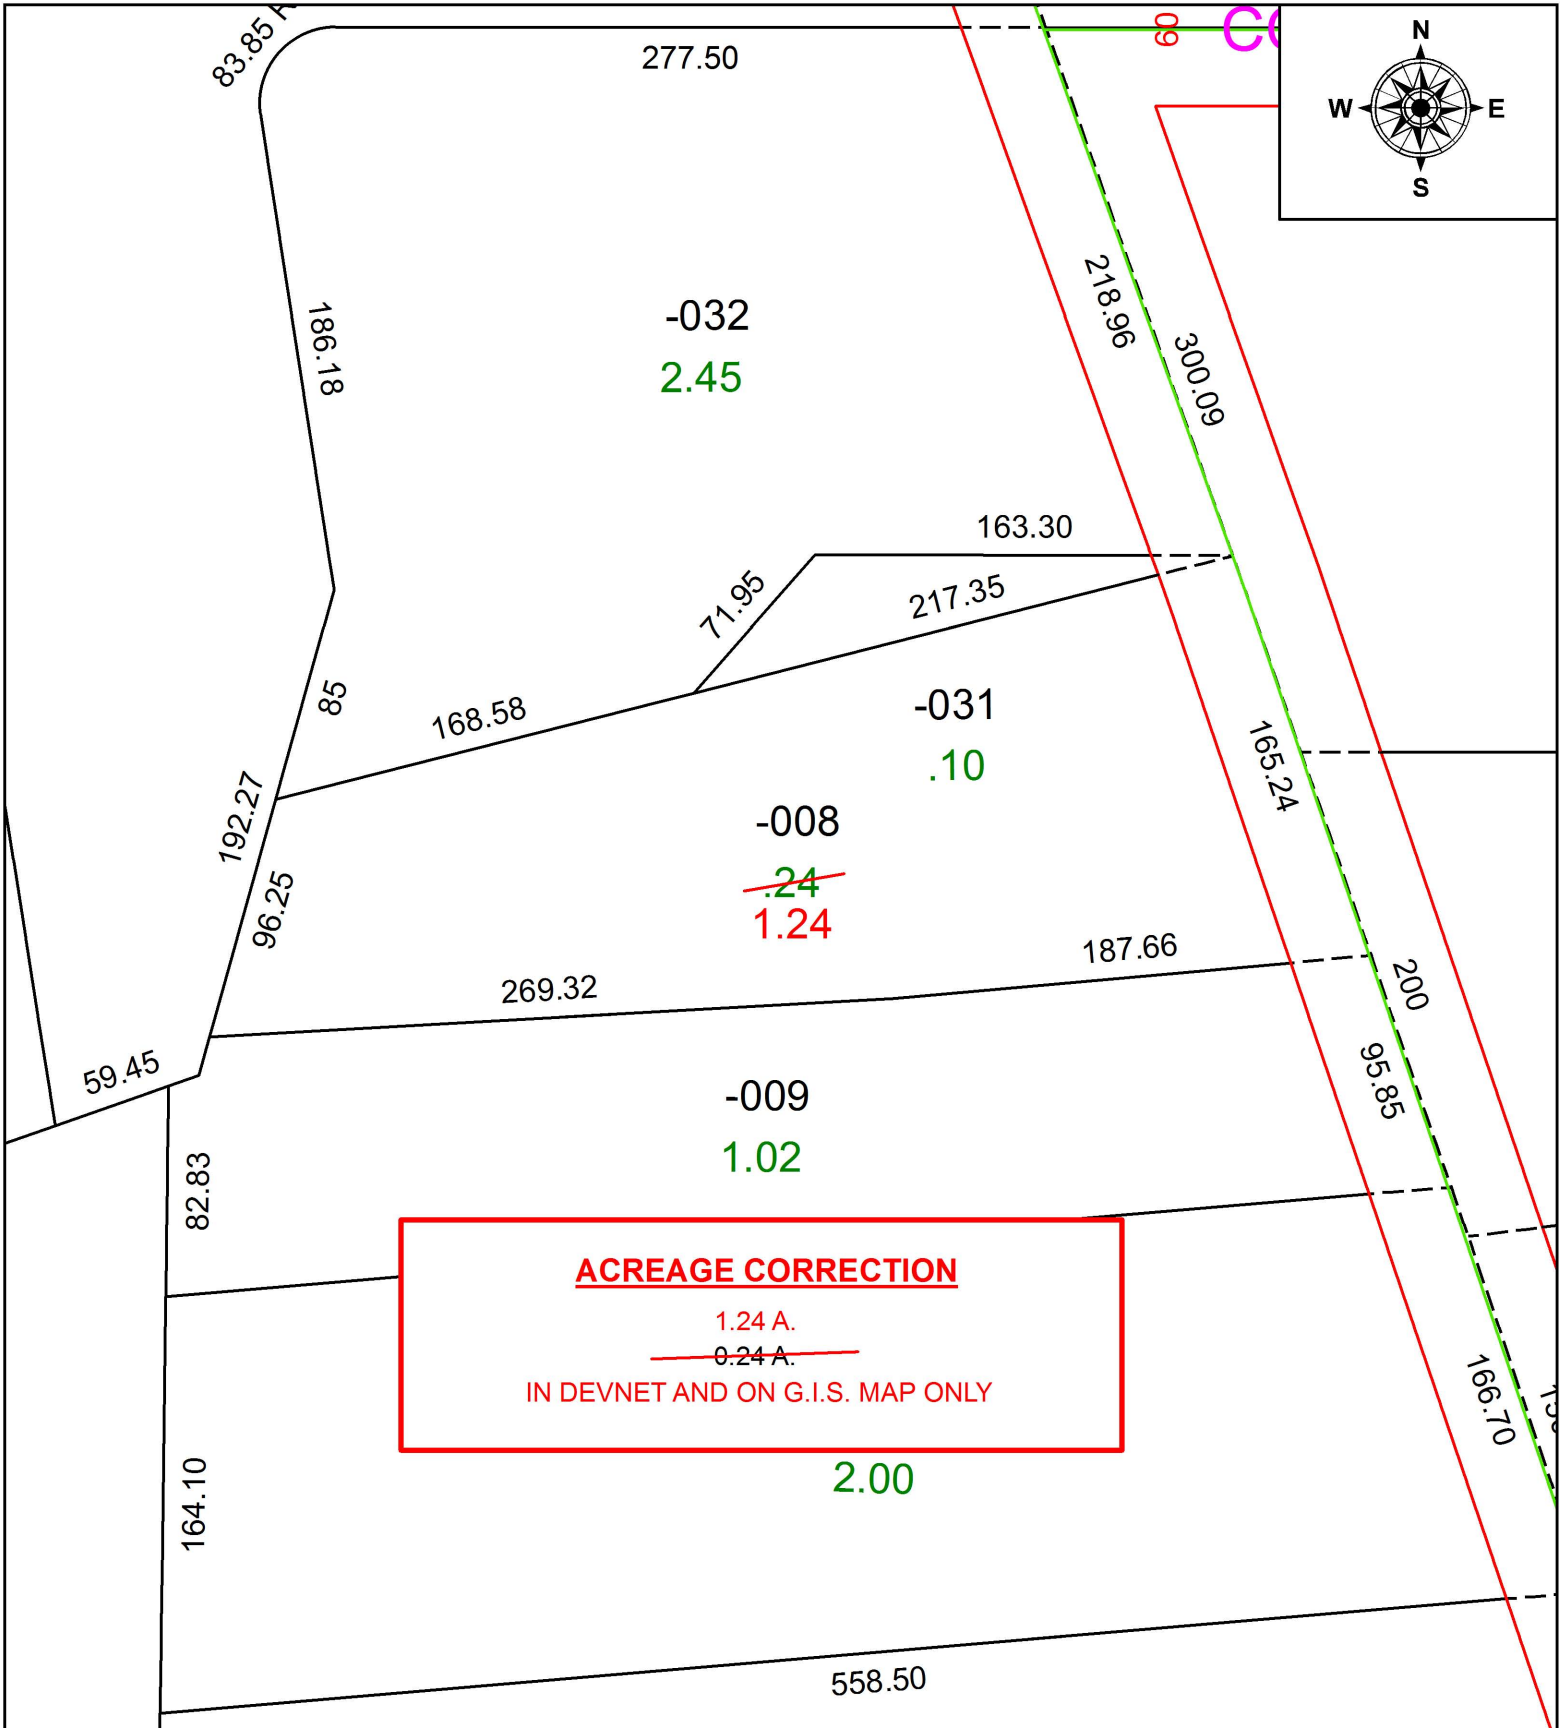

PARENT PARCEL: 01-00-034-000-008

CHILD PARCEL: XX-XX-XXX-XXX-XXX

17-03656-C

STARTING POINT: INTERSECTION OF C/L OF VERMILION RD. AND C/L OF COOPER FOSTER PARK RD.

**SPLITS/DEEDS PROCESSED**  
LORAIN COUNTY TAX MAP DEPARTMENT  
226 MIDDLE AVE. ELYRIA, OH

SURVEYED BY:	N/A
CLOSURE:	N/A
MAP PAGE(S):	1-00-034
APPROVED BY:	RRM DATE: 4-18-17
SCALE:	1" = 75' PRIOR INSTRUMENT: 20080267330