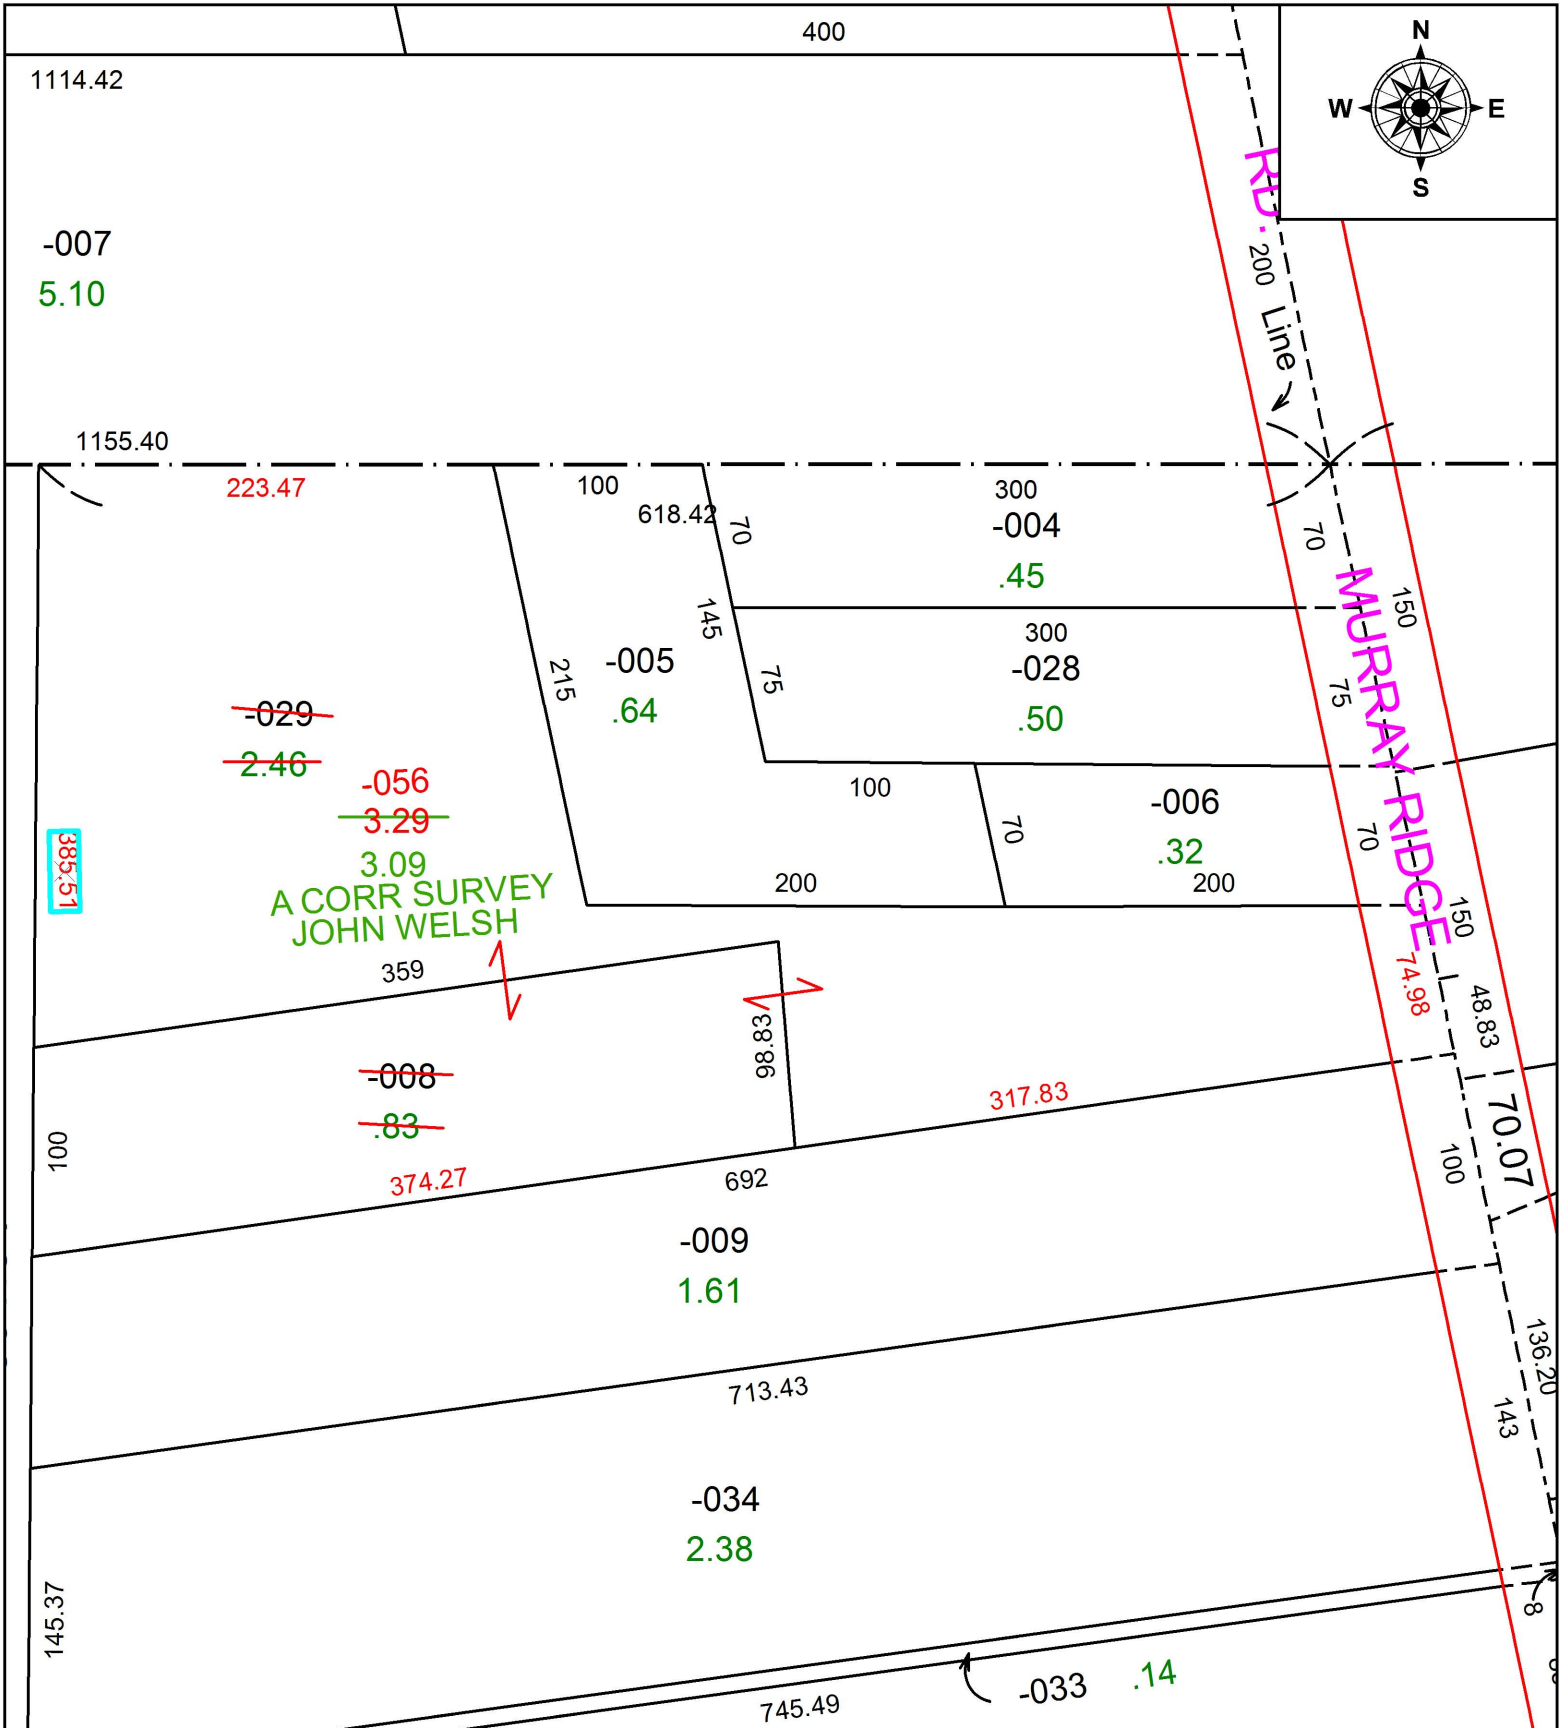

PARENT PARCEL: 06-24-005-000-008, -029

CHILD PARCEL: 06-24-005-000-056

STARTING POINT: CENTERLINE OF MURRAY RIDGE RD & OL 5

17-03654

**SPLITS/DEEDS PROCESSED**  
 LORAIN COUNTY TAX MAP DEPARTMENT  
 226 MIDDLE AVE. ELYRIA, OH

SURVEYED BY: JOHN WELSH  
 CLOSURE: 1: 33,000  
 MAP PAGE(S): 06-24-005  
 APPROVED BY: JAH DATE: 4/4/2017  
 SCALE: 1 in = 92 ft PRIOR INSTRUMENT: 20000688162