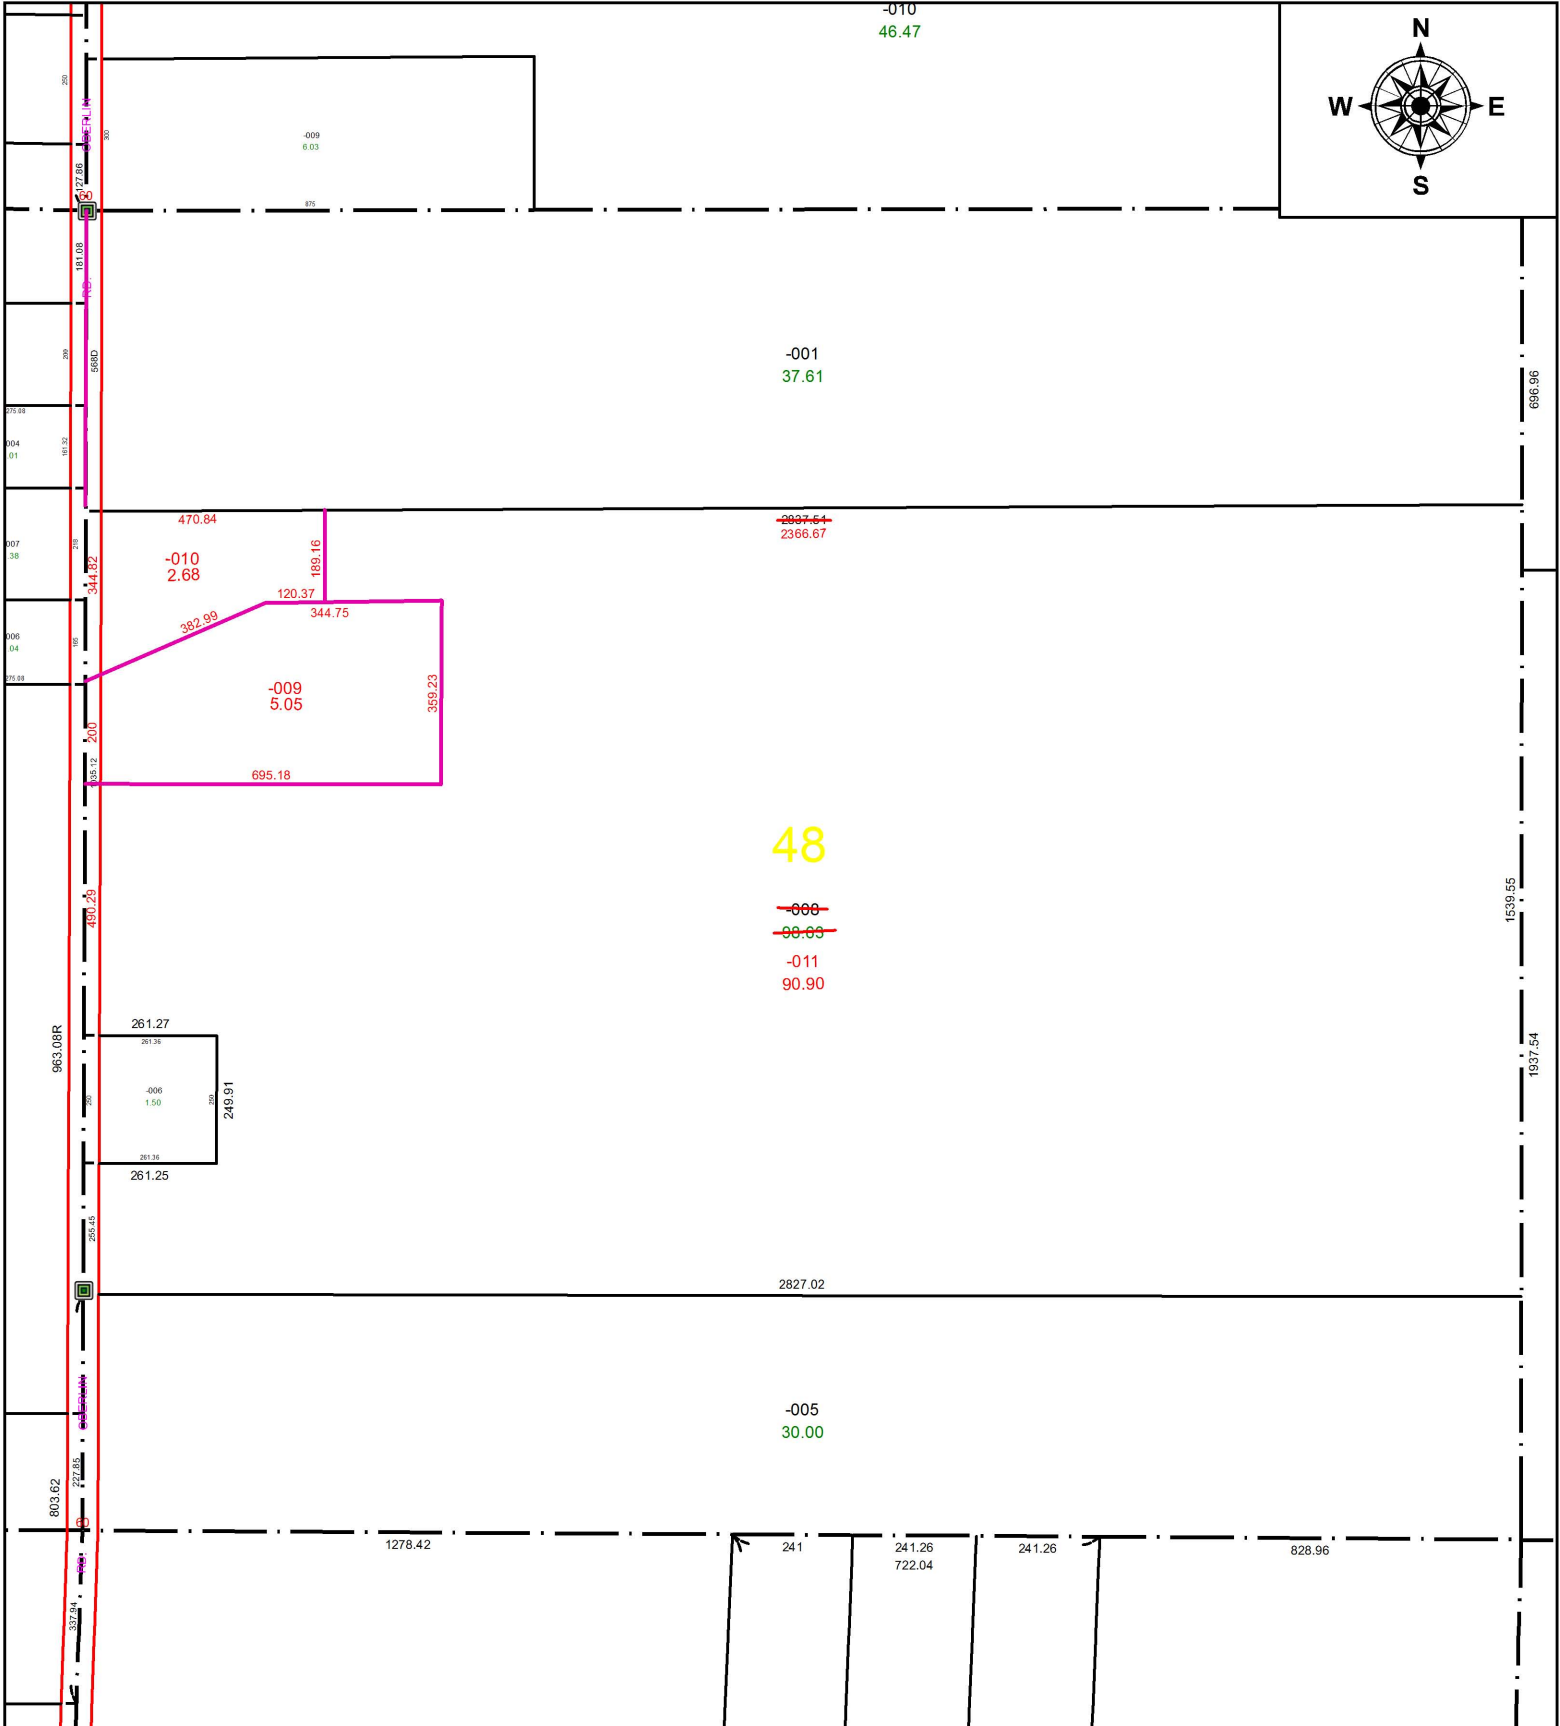

PARENT PARCEL: 09-00-048-000-008

CHILD PARCEL: 09-00-048-000-009, -010, -011

STARTING POINT: NORTHWESTERLY CORNER OF O.L. 48 & CENTERLINE OF OBERLIN RD

17-03648

**SPLITS/DEEDS PROCESSED**  
 LORAIN COUNTY TAX MAP DEPARTMENT  
 226 MIDDLE AVE. ELYRIA, OH

SURVEYED BY: RICHARD CARLSON  
 CLOSURE: 1:303879  
 MAP PAGE(S): 09-00-048  
 APPROVED BY: JAH DATE: 3/9/2017  
 SCALE: 1 in = 375 ft PRIOR INSTRUMENT: 20070234834