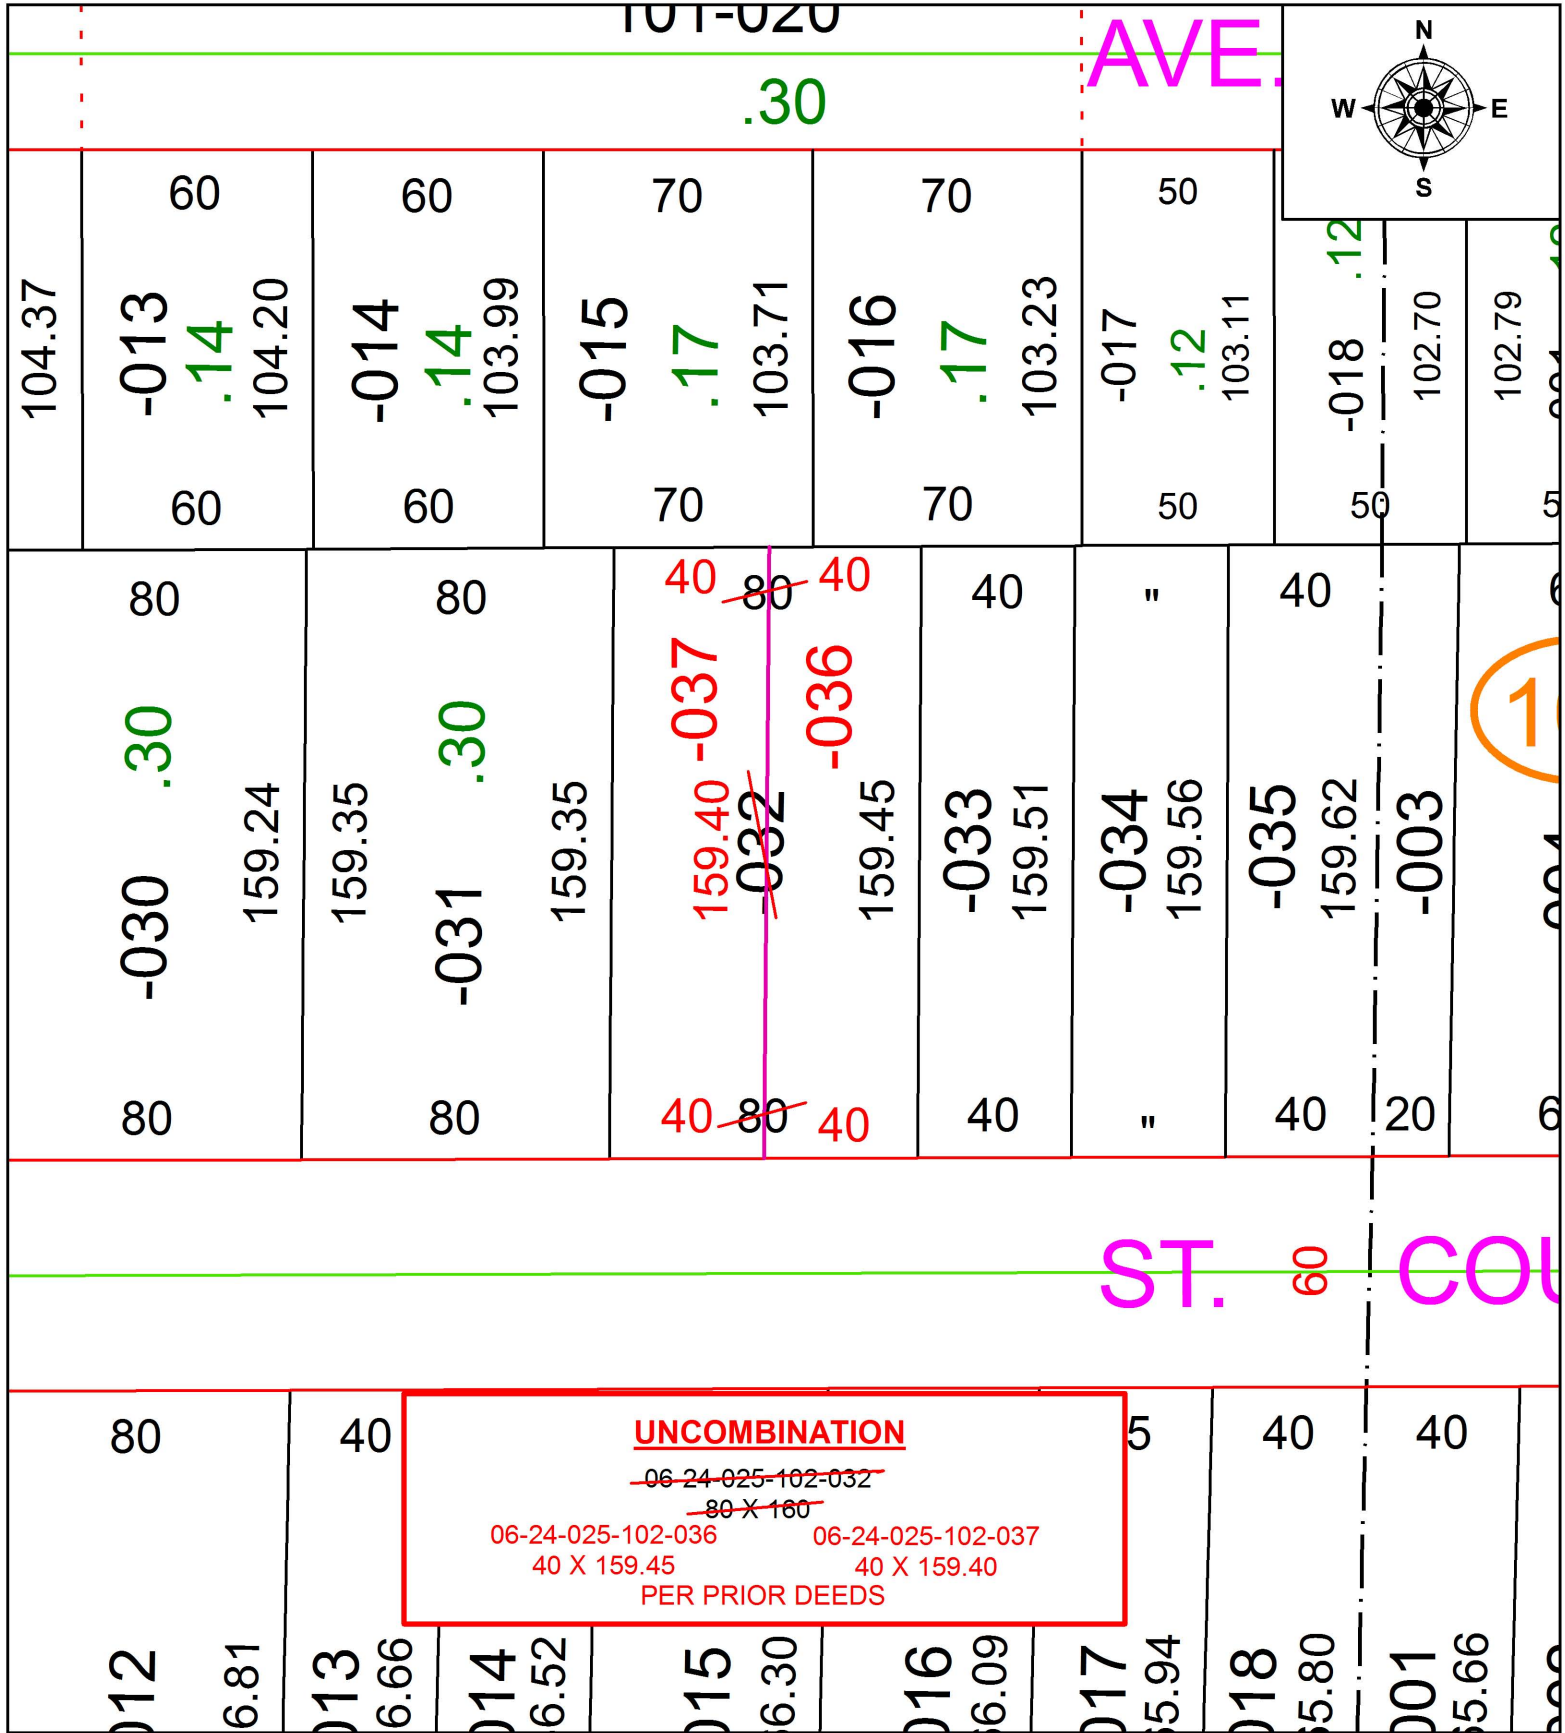

PARENT PARCEL: 06-24-025-102-032

CHILD PARCEL: 06-24-025-102-036, -037

STARTING POINT: NORTH LINE OF COURTLAND ST. AND WEST LINE OF PENFIELD AVE.

17-03647-U

SPLITS/DEEDS PROCESSED
 LORAIN COUNTY TAX MAP DEPARTMENT
 226 MIDDLE AVE. ELYRIA, OH

SURVEYED BY: _____ N/A
 CLOSURE: _____ N/A
 MAP PAGE(S): _____ 6-78
 APPROVED BY: _____ RRM DATE: _____ 4-7-17
 SCALE: _____ 1" = 50 _____ PRIOR INSTRUMENT: _____ 20110390419