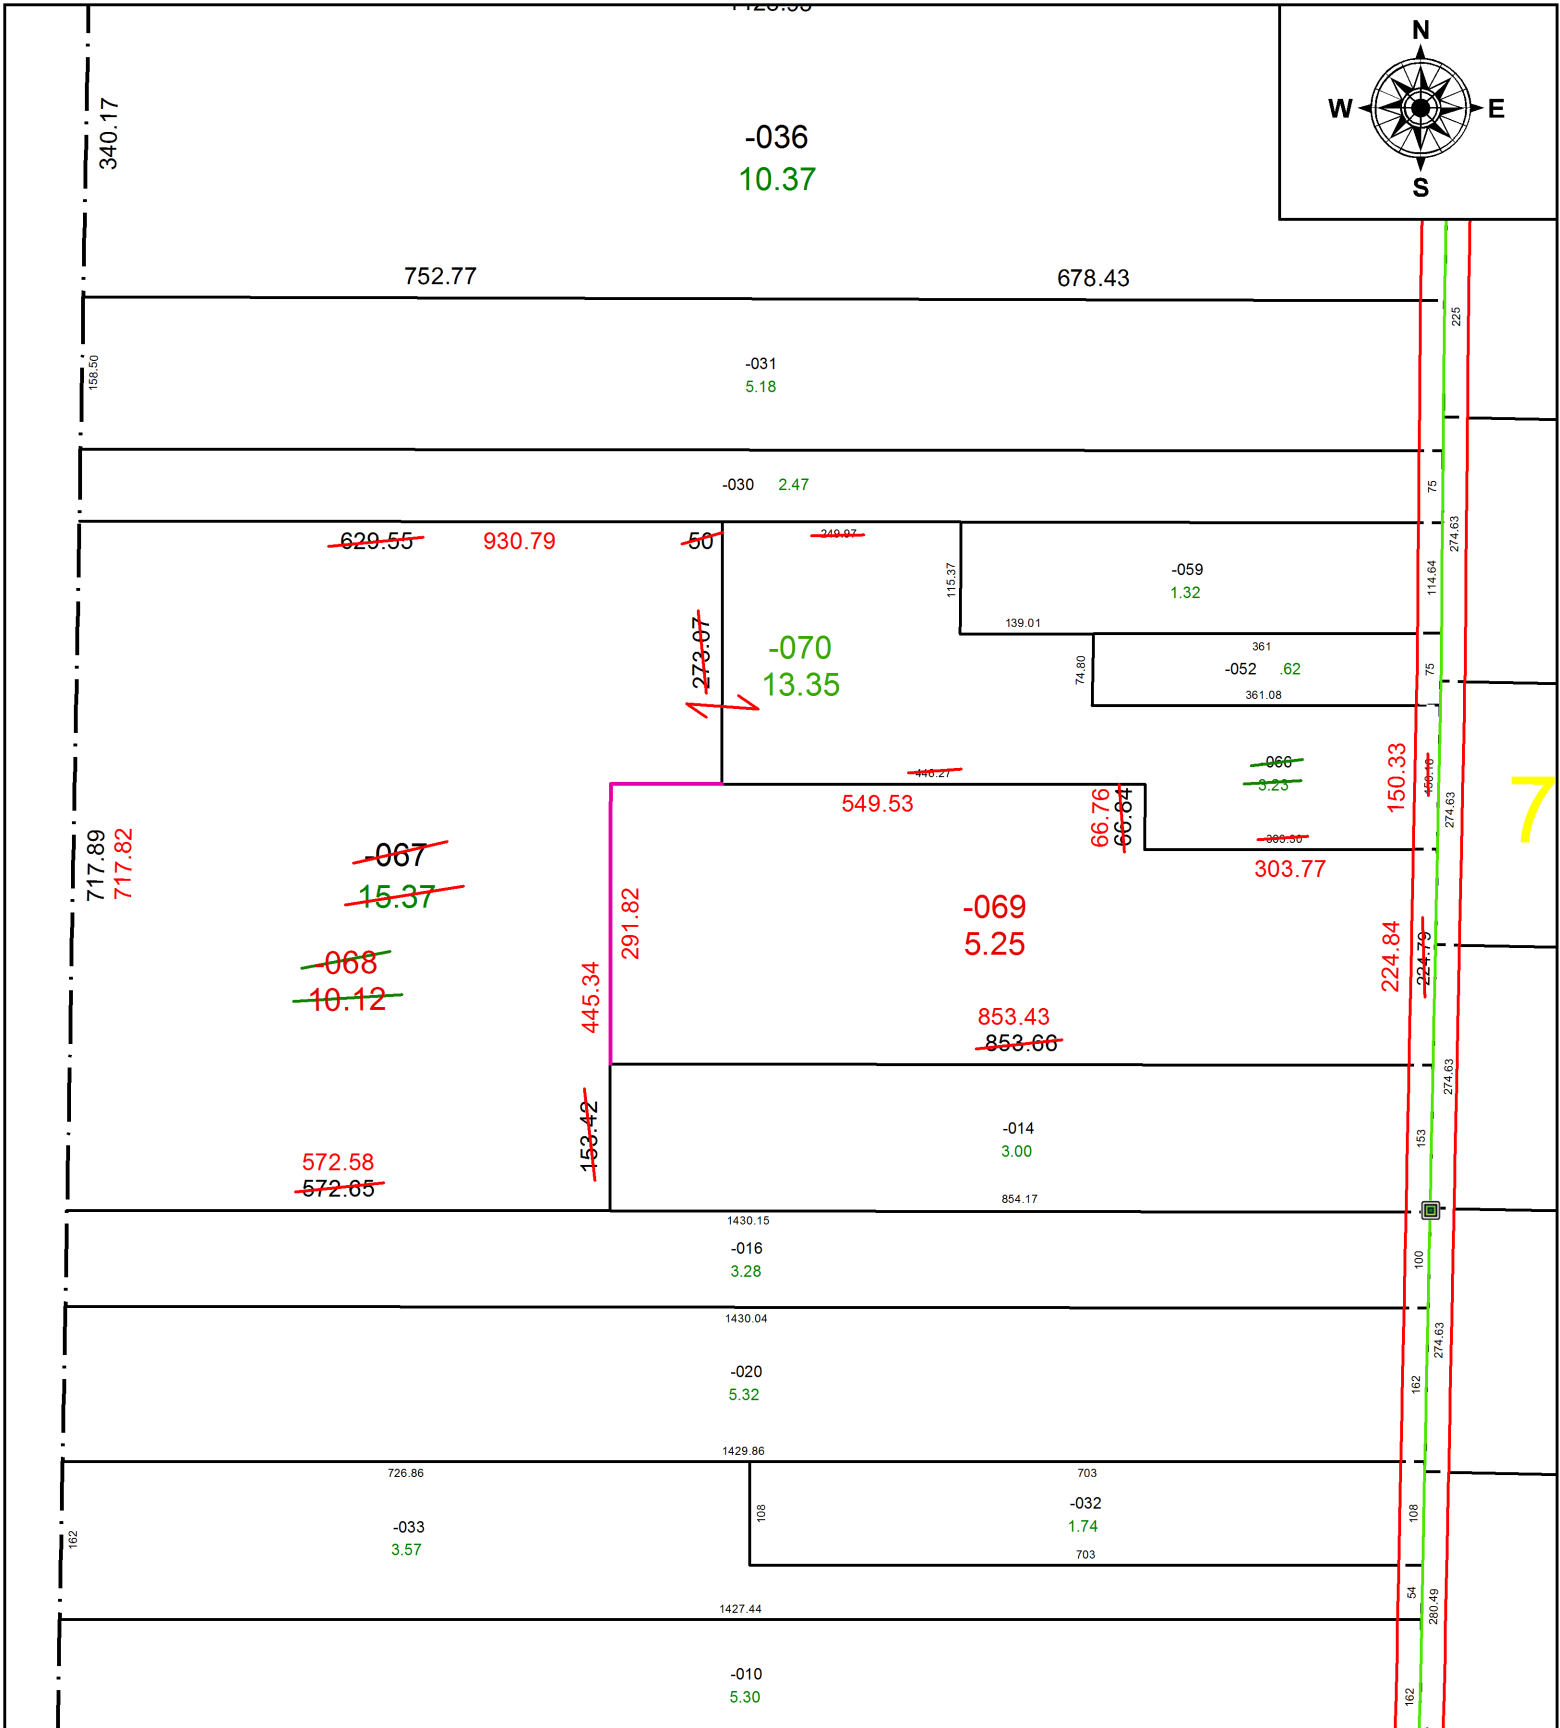

PARENT PARCEL: 05-00-072-000-066, -067

CHILD PARCEL: 05-00-072-000-068 THRU -070

STARTING POINT: SOUTHWEST CORNER OF O.L.72

17-03645

**SPLITS/DEEDS PROCESSED**  
 LORAIN COUNTY TAX MAP DEPARTMENT  
 226 MIDDLE AVE. ELYRIA, OH

SURVEYED BY: THOMAS A. SIMON

CLOSURE: 1: 65,383

MAP PAGE(S): 5-00-072

APPROVED BY: RRM DATE: 2-28-17

SCALE: 1" = 200 PRIOR INSTRUMENT: 20140524028