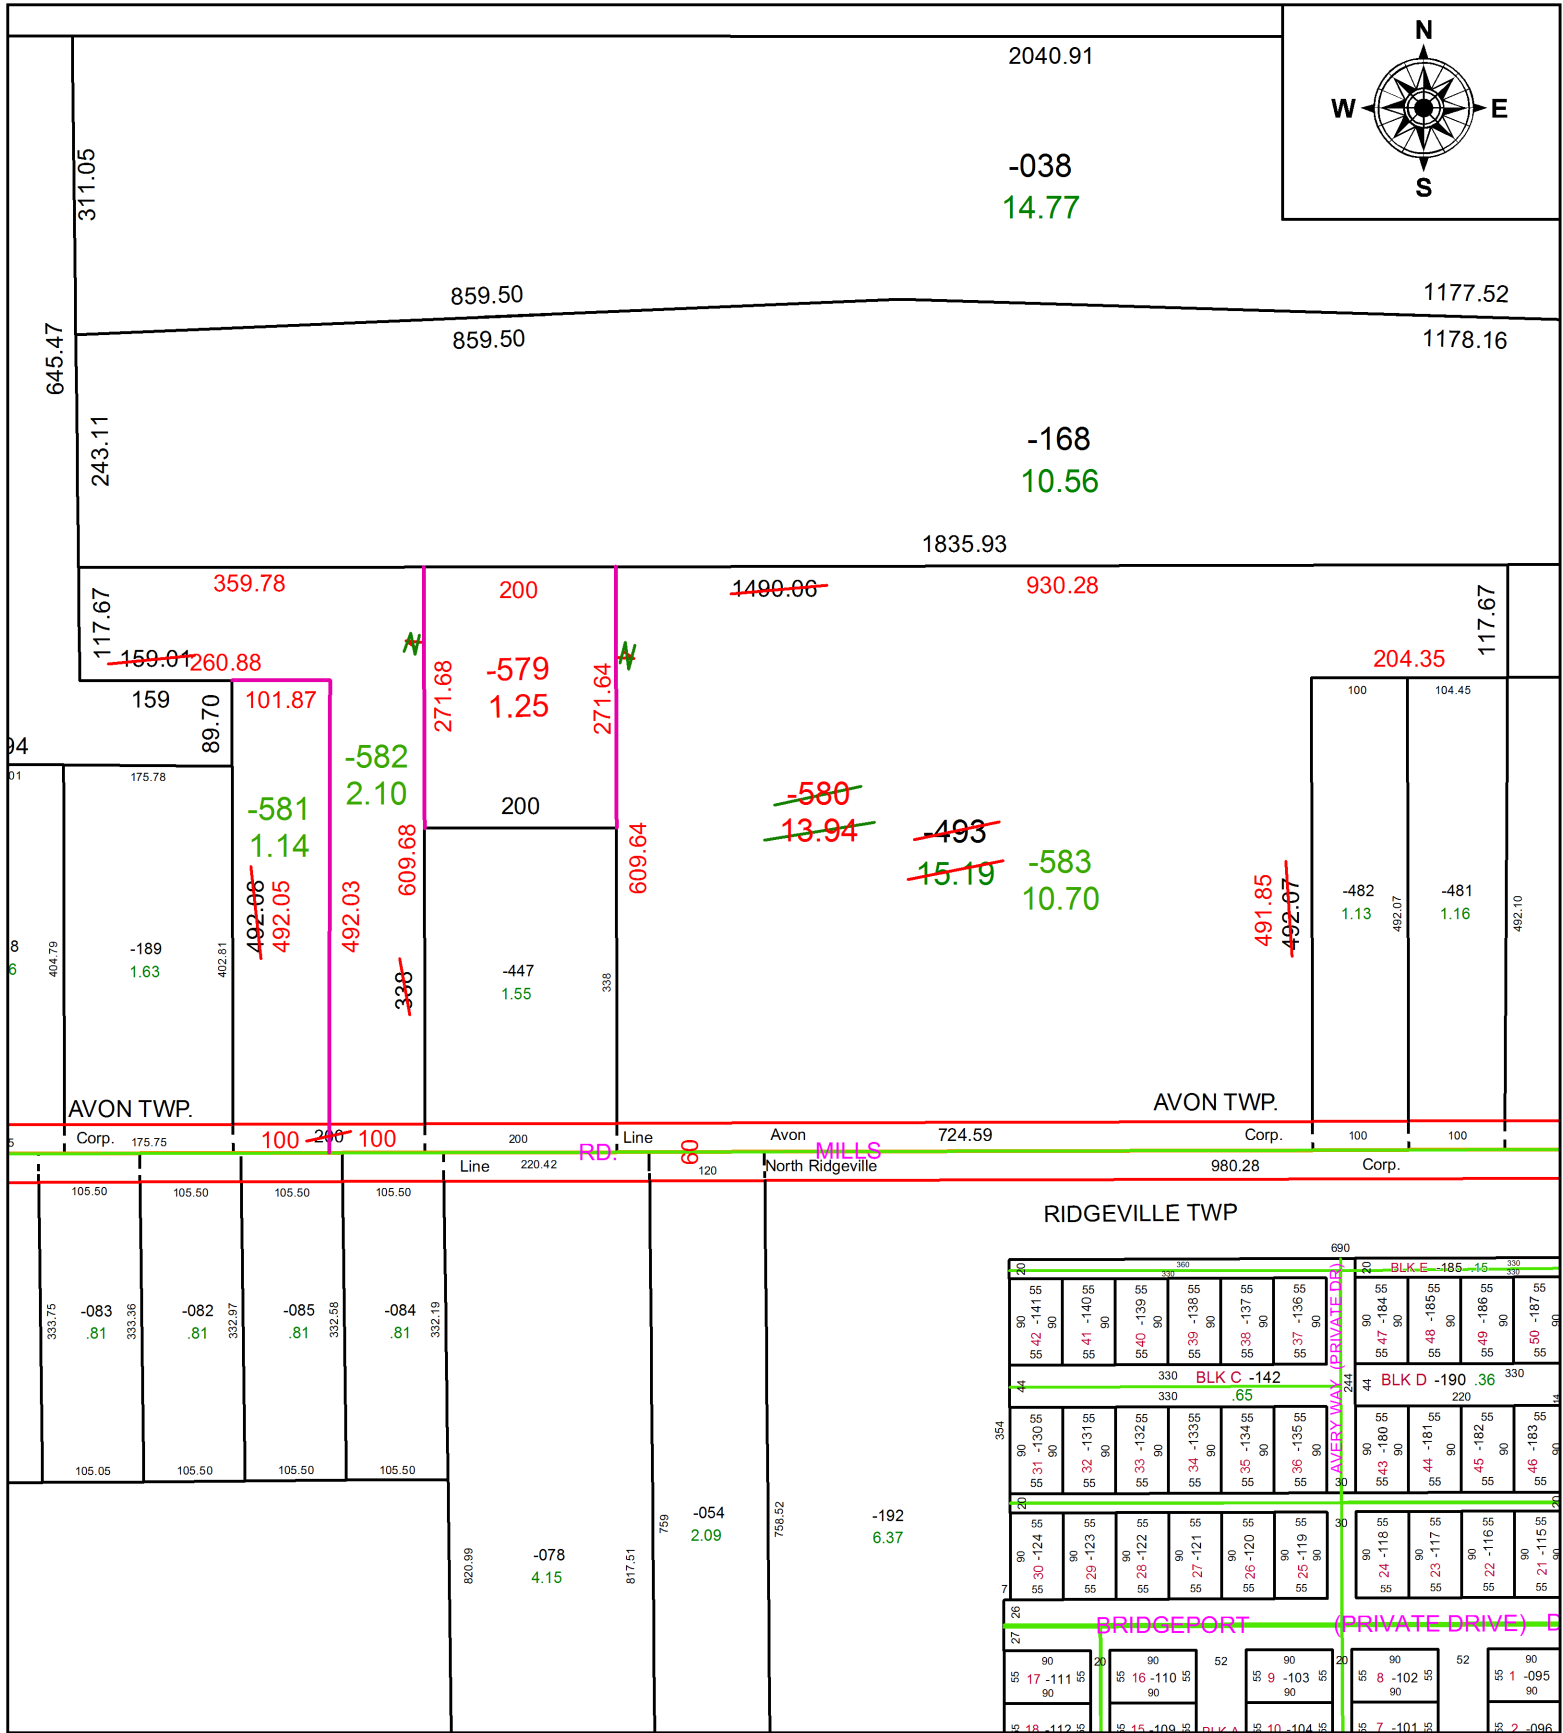

PARENT PARCEL: 04-00-013-000-493

CHILD PARCEL: 04-00-013-000-579 THRU -583

STARTING POINT: INTERSECTION OF C/L OF CENTER RD. AND C/L OF MILLS RD.

17-03644

**SPLITS/DEEDS PROCESSED**  
LORAIN COUNTY TAX MAP DEPARTMENT  
226 MIDDLE AVE. ELYRIA, OH

SURVEYED BY: THOMAS A. SIMON  
CLOSURE: 1: 224,482  
MAP PAGE(S): 4-00-013  
APPROVED BY: RRM DATE: 2-27-17  
SCALE: 1" = 200 PRIOR INSTRUMENT: 20060174195