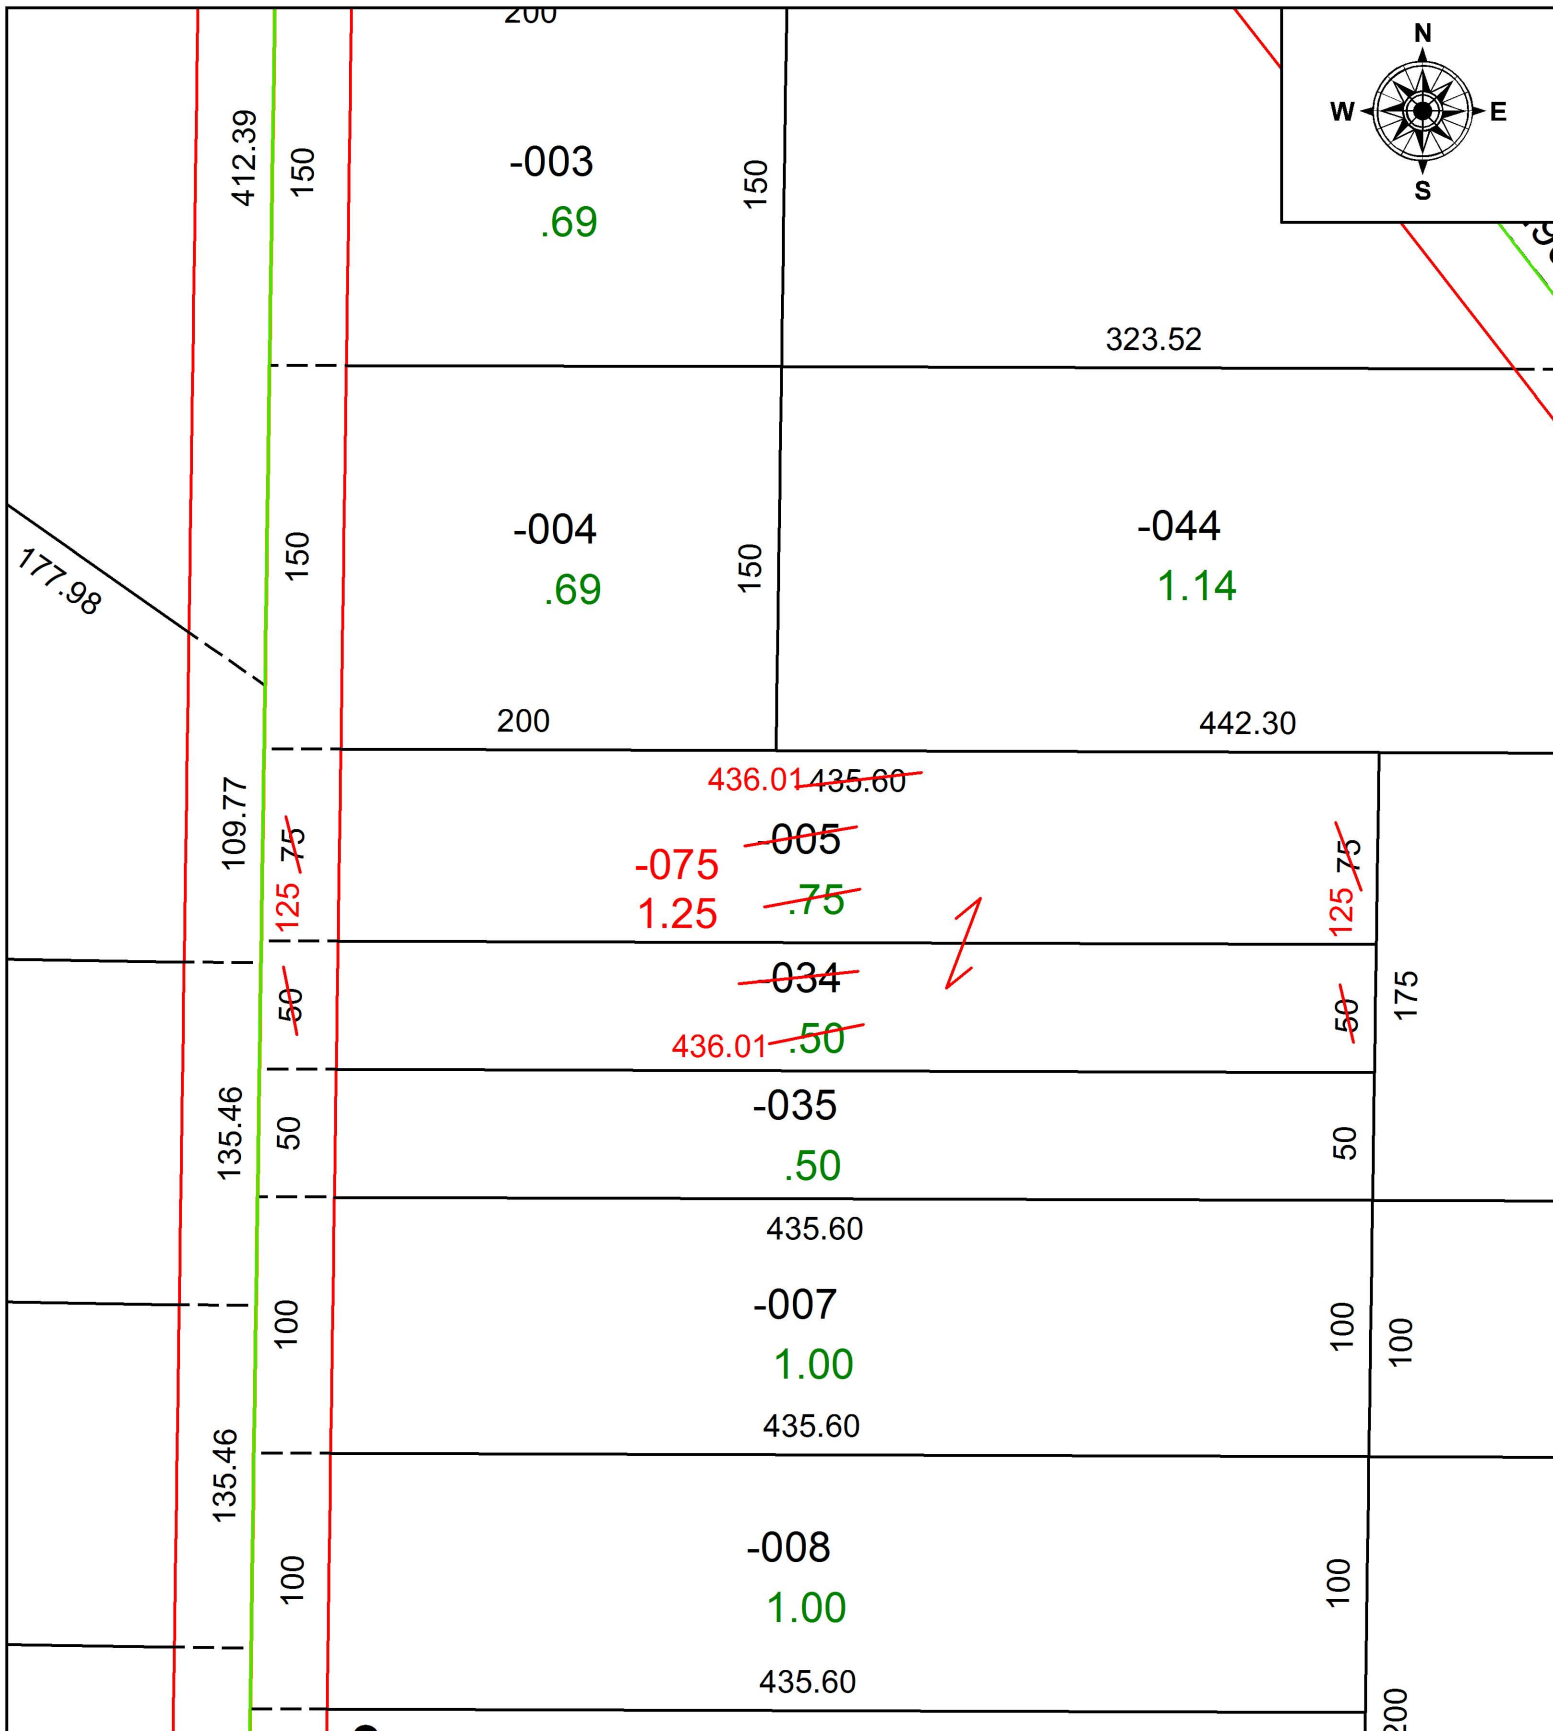

PARENT PARCEL: 12-00-099-000-005, -034

CHILD PARCEL: 12-00-099-000-075

STARTING POINT: INTERSECTION OF C/L OF ROOT RD. AND C/L OF HAWKE RD.

17-03633

**SPLITS/DEEDS PROCESSED**  
 LORAIN COUNTY TAX MAP DEPARTMENT  
 226 MIDDLE AVE. ELYRIA, OH

SURVEYED BY: WILFREDO BARBOSA  
 CLOSURE: 1: 2147483648  
 MAP PAGE(S): 12-00-099  
 APPROVED BY: RRM DATE: 2/8/17  
 SCALE: 1" = 75 PRIOR INSTRUMENT: 19980559361