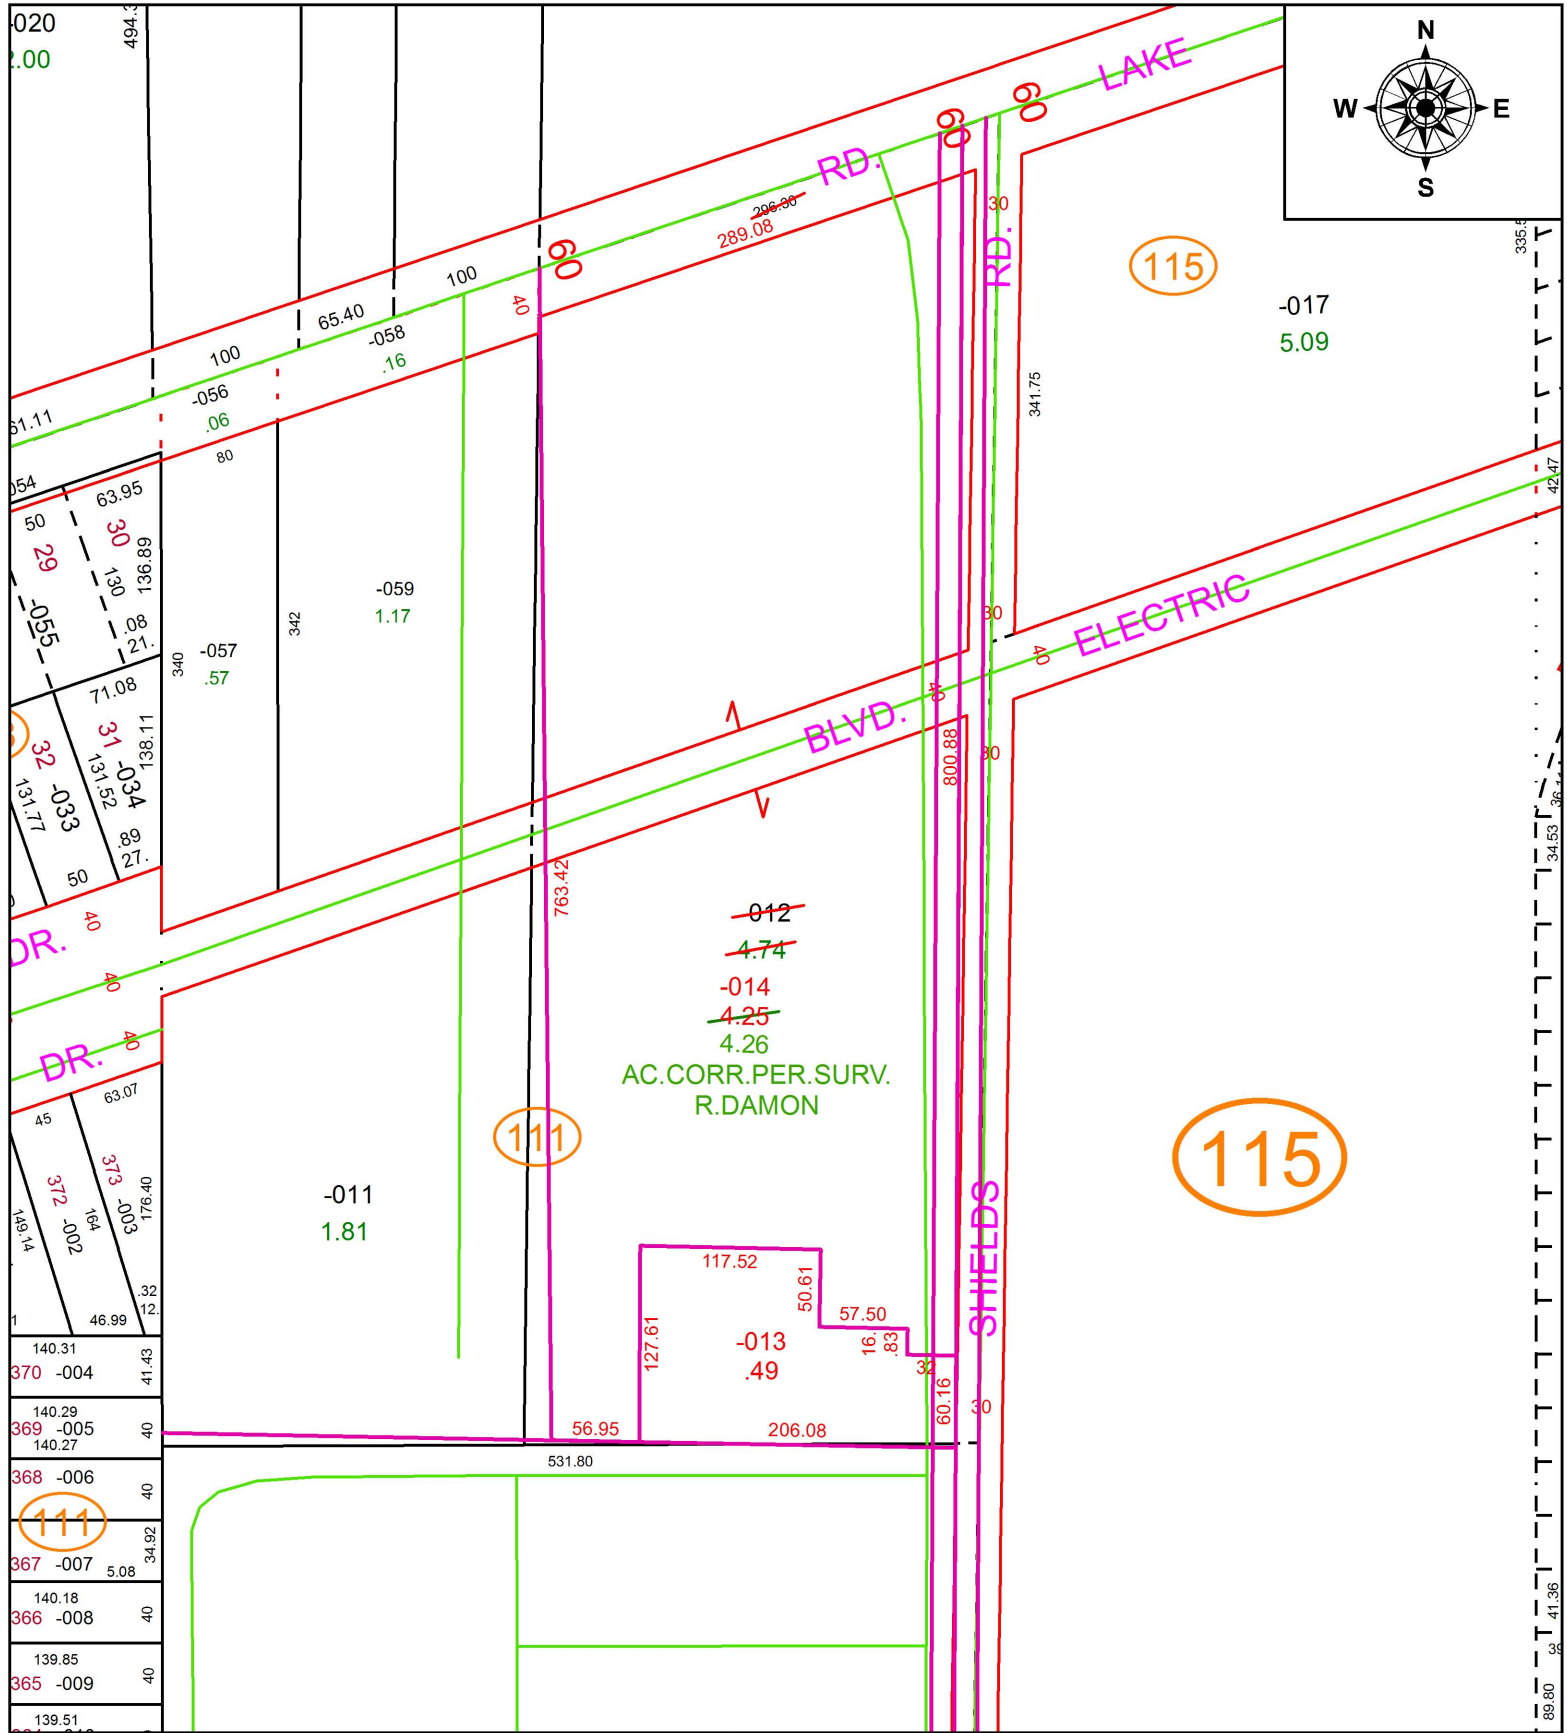

PARENT PARCEL: 04-00-006-111-012

CHILD PARCEL: 04-00-006-111-013, -014

STARTING POINT: INTERSECTION OF C/L OF LAKE RD. AND C/L OF SHIELDS RD.

17-03632

**SPLITS/DEEDS PROCESSED**  
 LORAIN COUNTY TAX MAP DEPARTMENT  
 226 MIDDLE AVE. ELYRIA, OH

**SURVEYED BY:** ROBERT A. DAMON  
**CLOSURE:** 1: 108,000  
**MAP PAGE(S):** 4-00-006  
**APPROVED BY:** RRM **DATE:** 2-8-17  
**SCALE:** 1" = 125 **PRIOR INSTRUMENT:** 20110372930