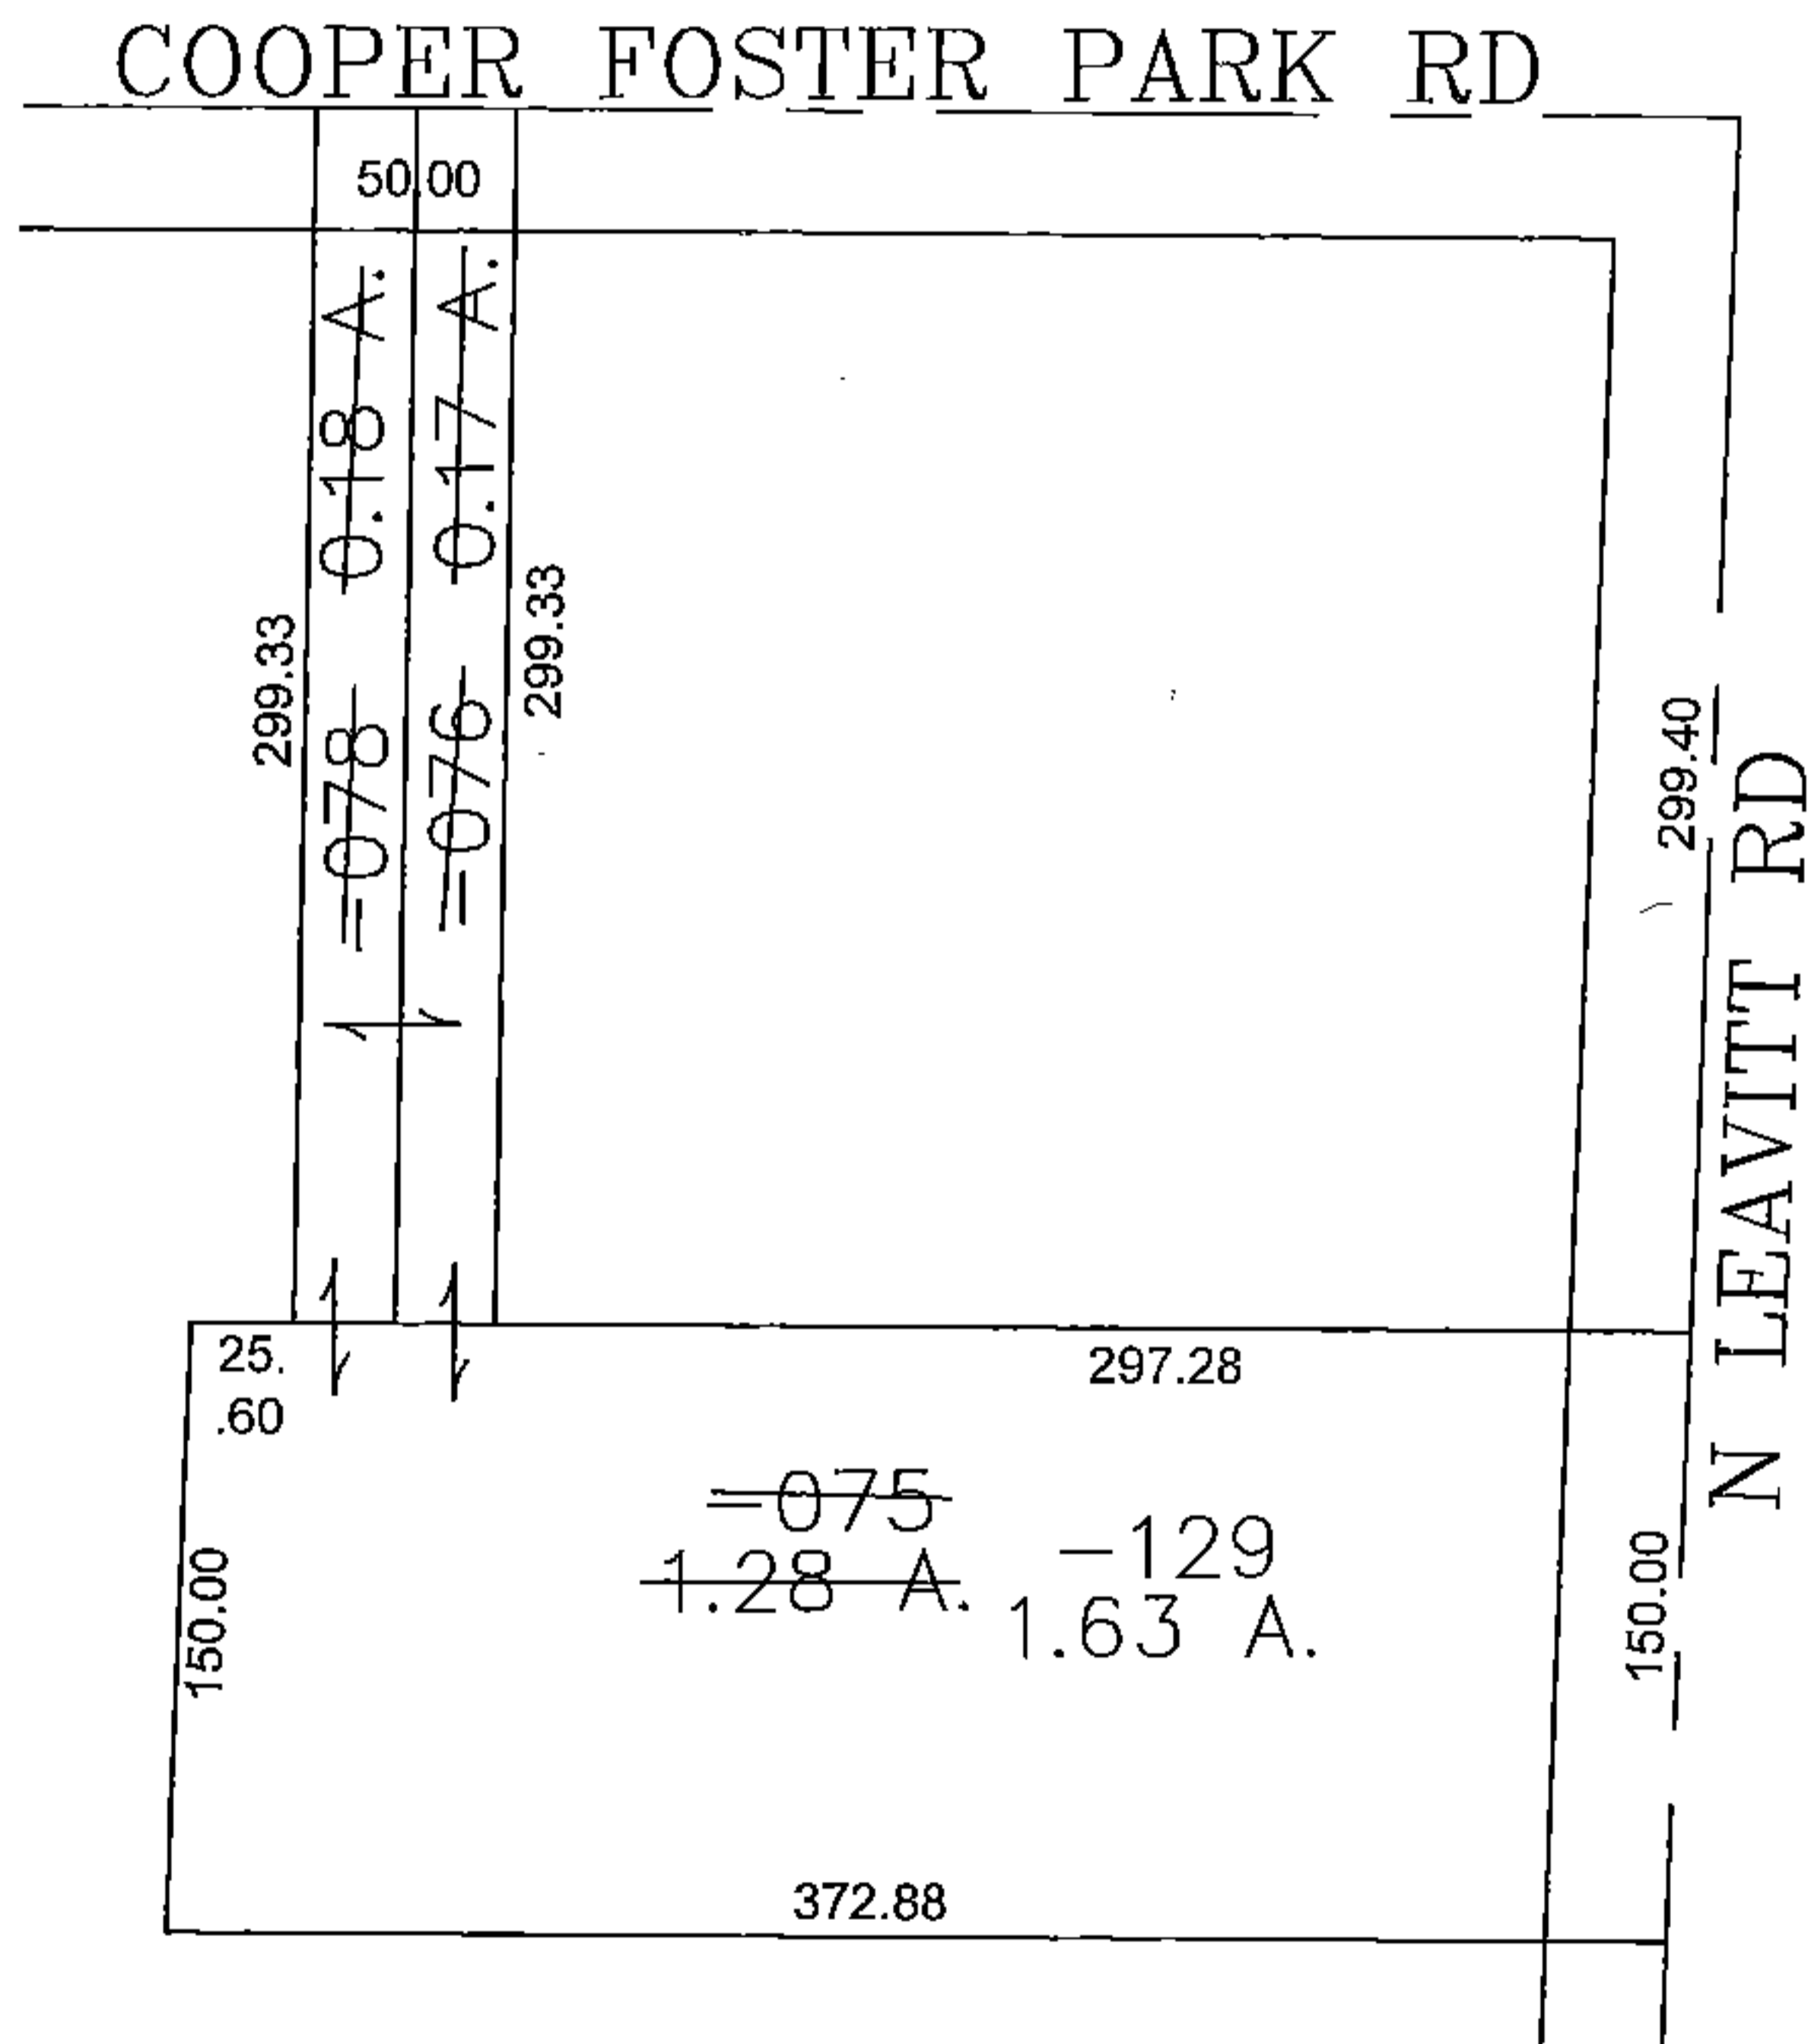

PARENT PARCEL: 05-00-040-106-075, -076, -078

CHILD PARCEL: 05-00-040-106-129

STARTING POINT: CENTERLINE OF COOPER FOSTER PARK RD & N LEAVITT RD

16-03624

SPLITS/DEEDS PROCESSED

LORAIN COUNTY TAX MAP DEPARTMENT
226 MIDDLE AVE. ELYRIA, OHIO

SURVEYED BY: JAMES RESAR

CLOSURE: 0.00 : 10.000

MAP PAGE(S): 05-00-040

APPROVED BY: JAH DATE: 1/5/2017

SCALE: 1" = 100 PRIOR INSTRUMENT: 20160584928