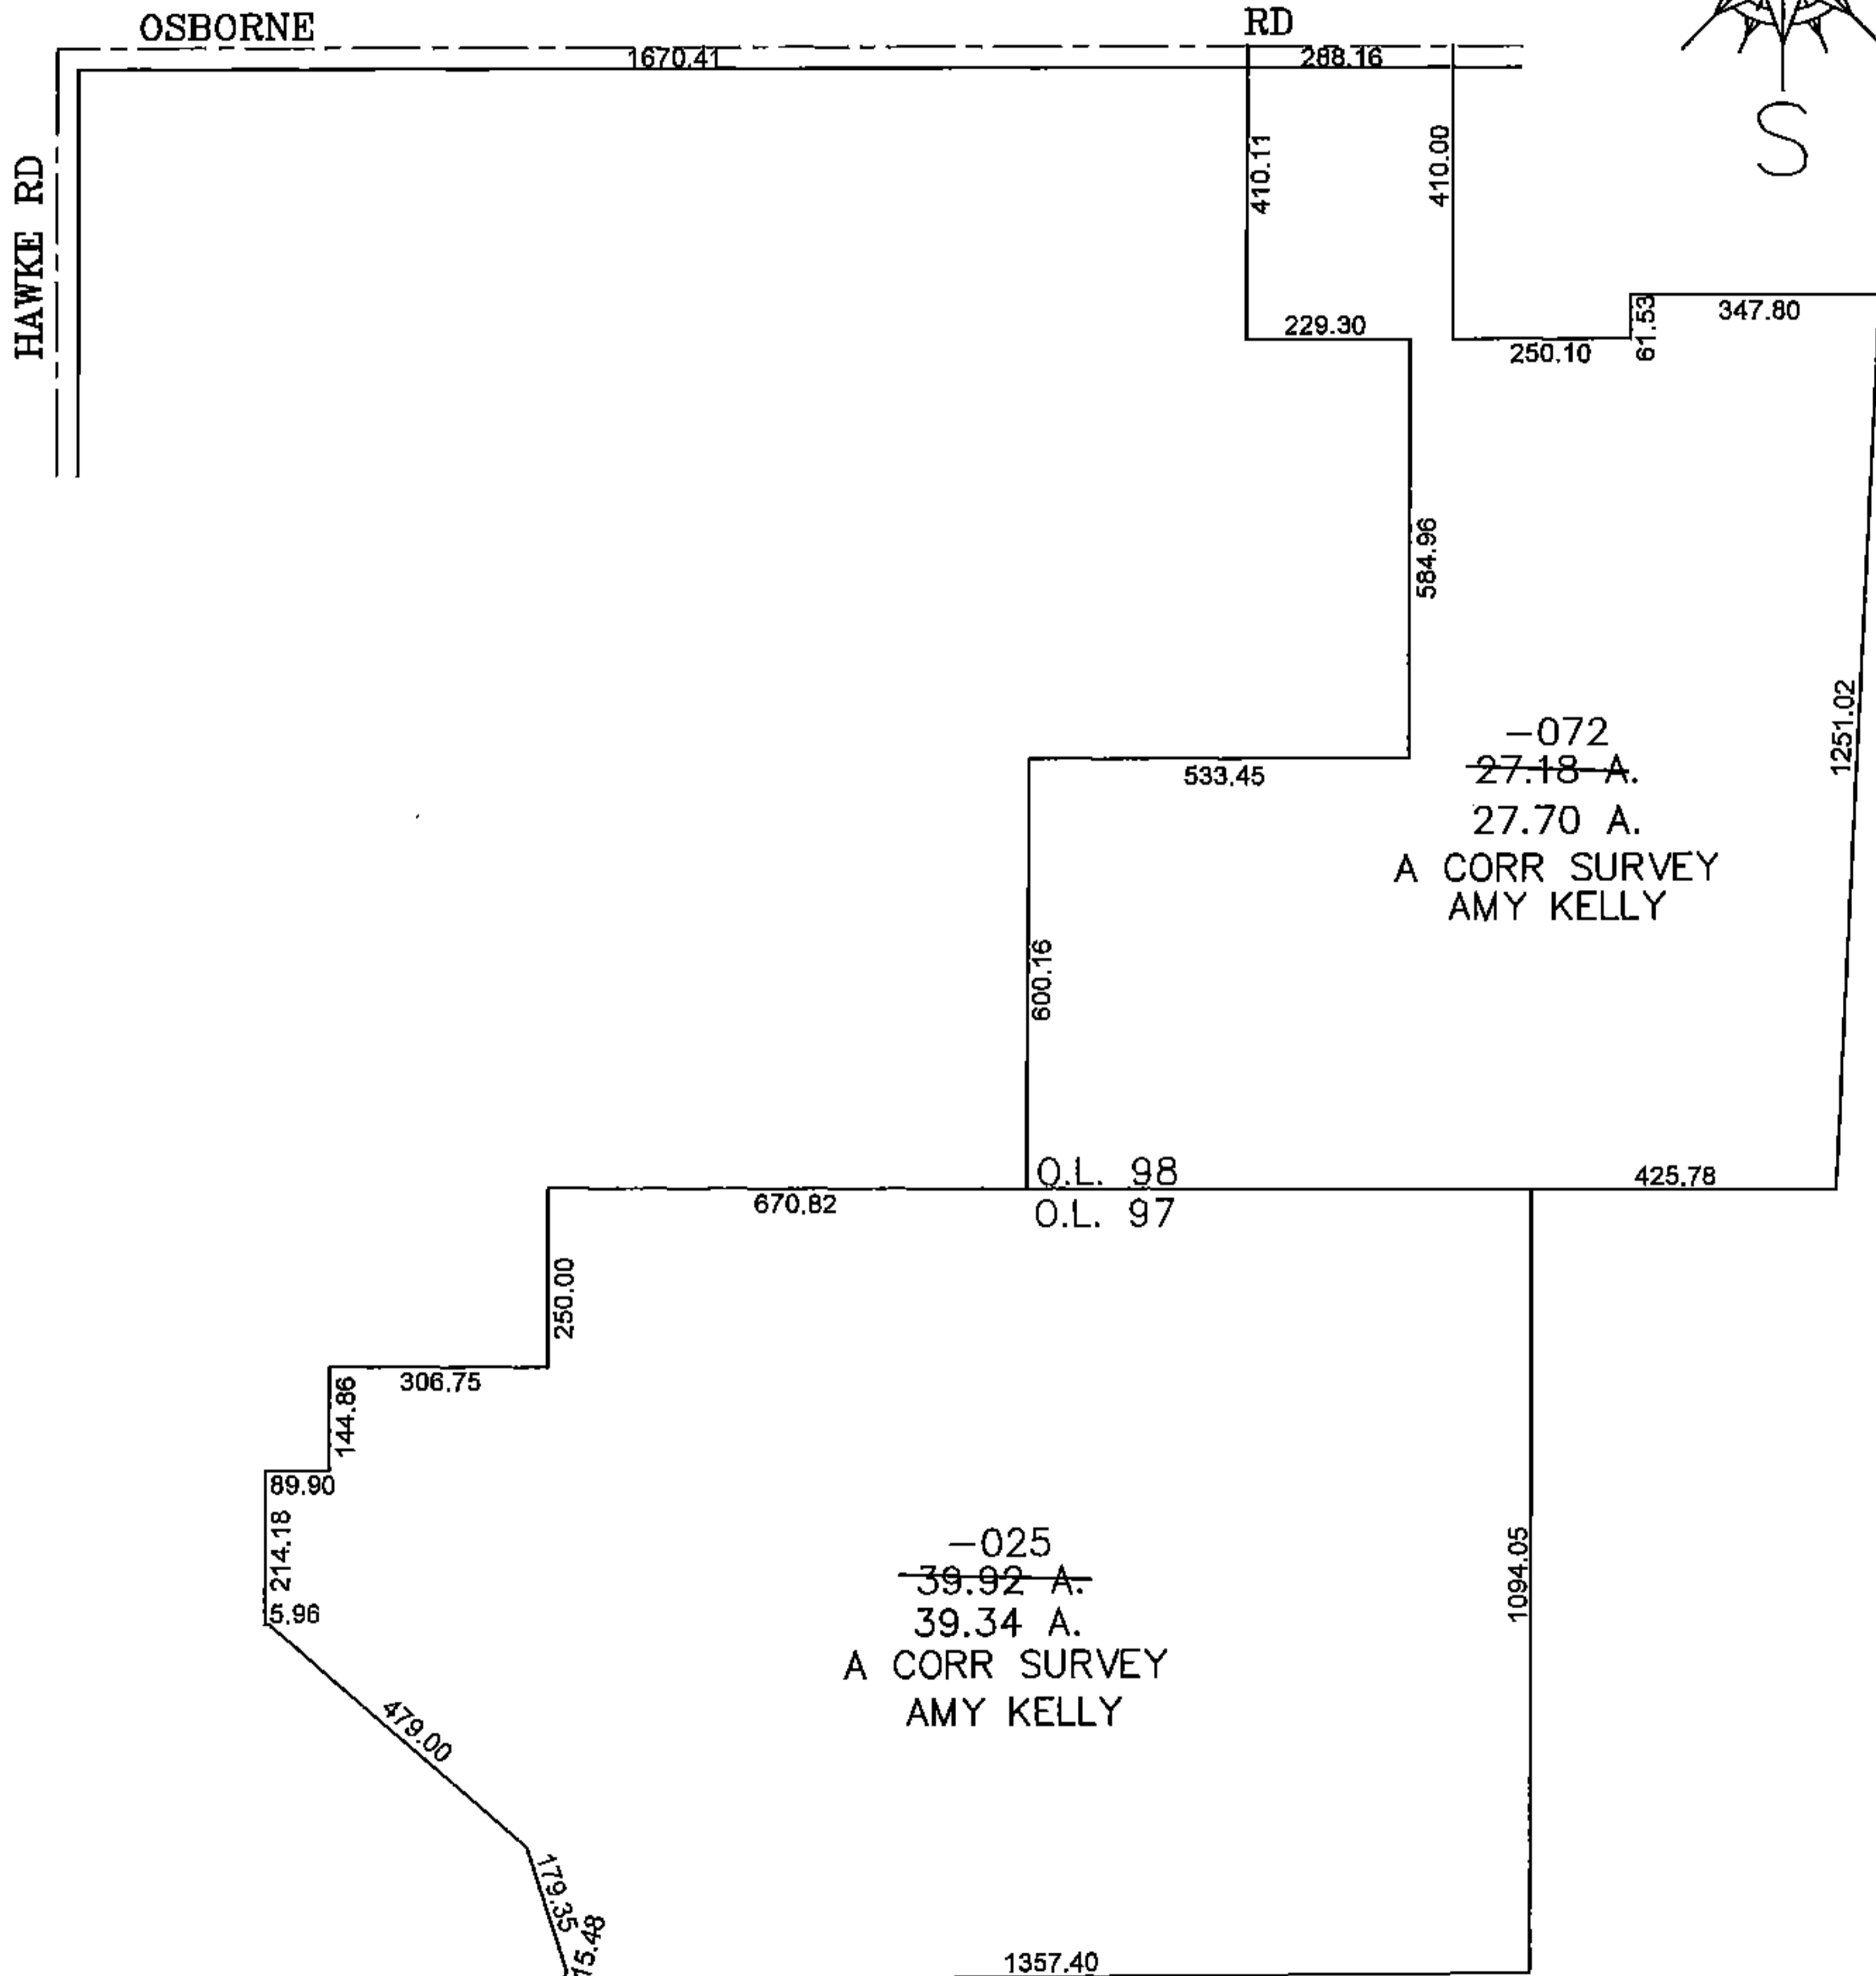

PARENT PARCEL: 12-00-097-000-025, 12-00-098-000-072

CHILD PARCEL: SAME

STARTING POINT: CENTERLINE OF HAWKE RD & OSBORNE RD

16-03623

**SPLITS/DEEDS PROCESSED**

LORAIN COUNTY TAX MAP DEPARTMENT  
226 MIDDLE AVE. ELYRIA, OHIO

SURVEYED BY: AMY KELLY

CLOSURE: 0.00 : 10,000

MAP PAGE(S): 12-00-097

APPROVED BY: JAH DATE: 1/4/2017

SCALE: 1" = 400 PRIOR INST.: 20050083019