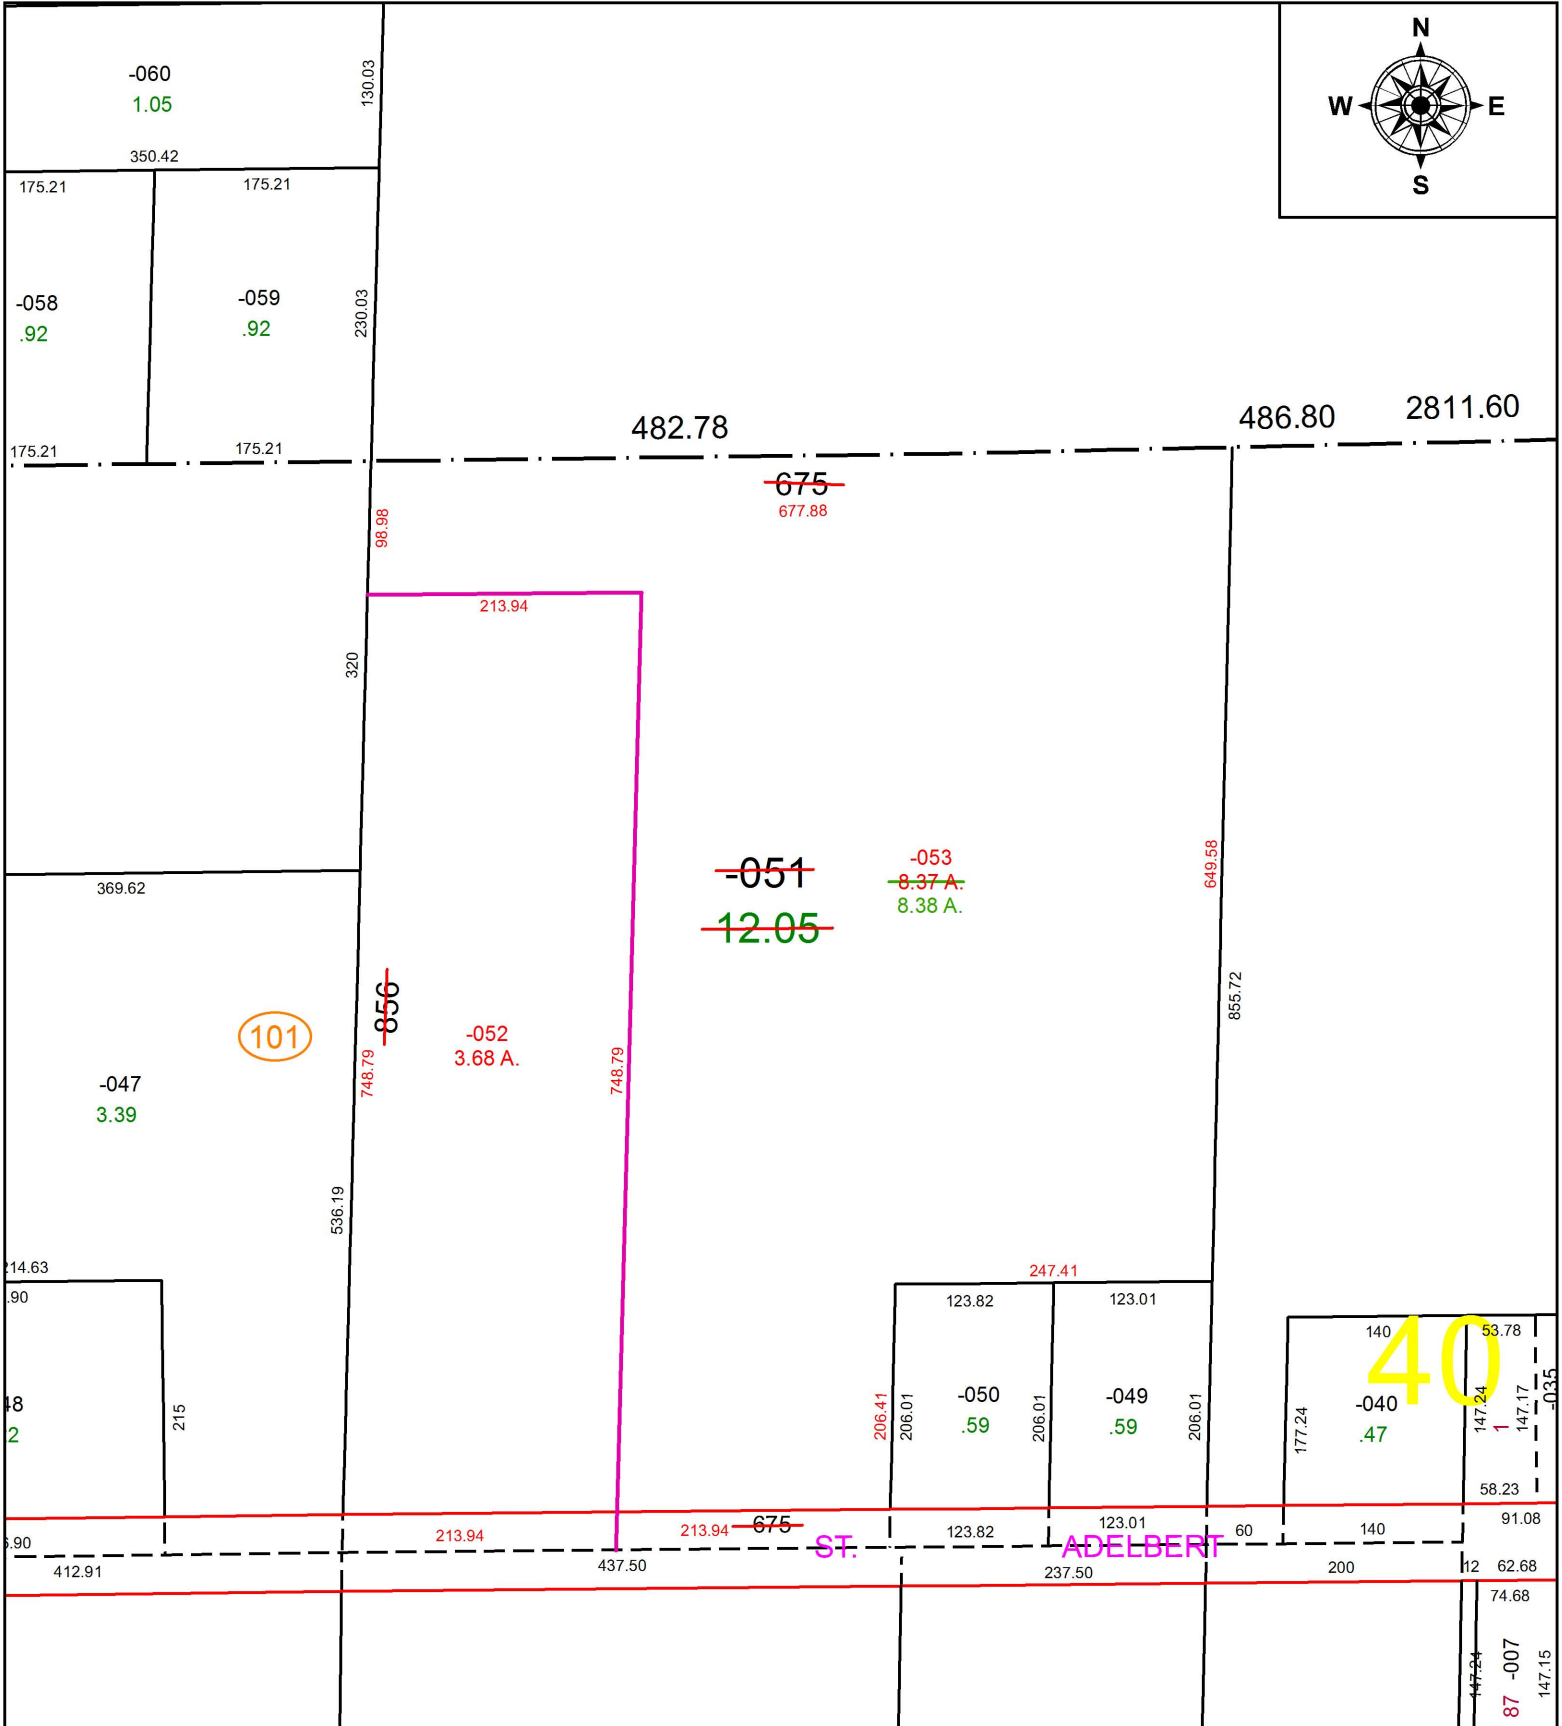

PARENT PARCEL: 06-24-040-101-051

CHILD PARCEL: 06-24-040-101-052 & -053

STARTING POINT: I.P. FOUND, WEST LINE OF ORCHARD GROVE ALLOTMENT & CL OF ADELBERT ST.

16-03622

**SPLITS/DEEDS PROCESSED**  
LORAIN COUNTY TAX MAP DEPARTMENT  
226 MIDDLE AVE. ELYRIA, OH

SURVEYED BY: THOMAS SIMON  
CLOSURE: 1: 33,000  
MAP PAGE(S): 06-24-040  
APPROVED BY: TJS DATE: 12/22/16  
SCALE: 1" = 150' PRIOR INSTRUMENT: 2015-0532751