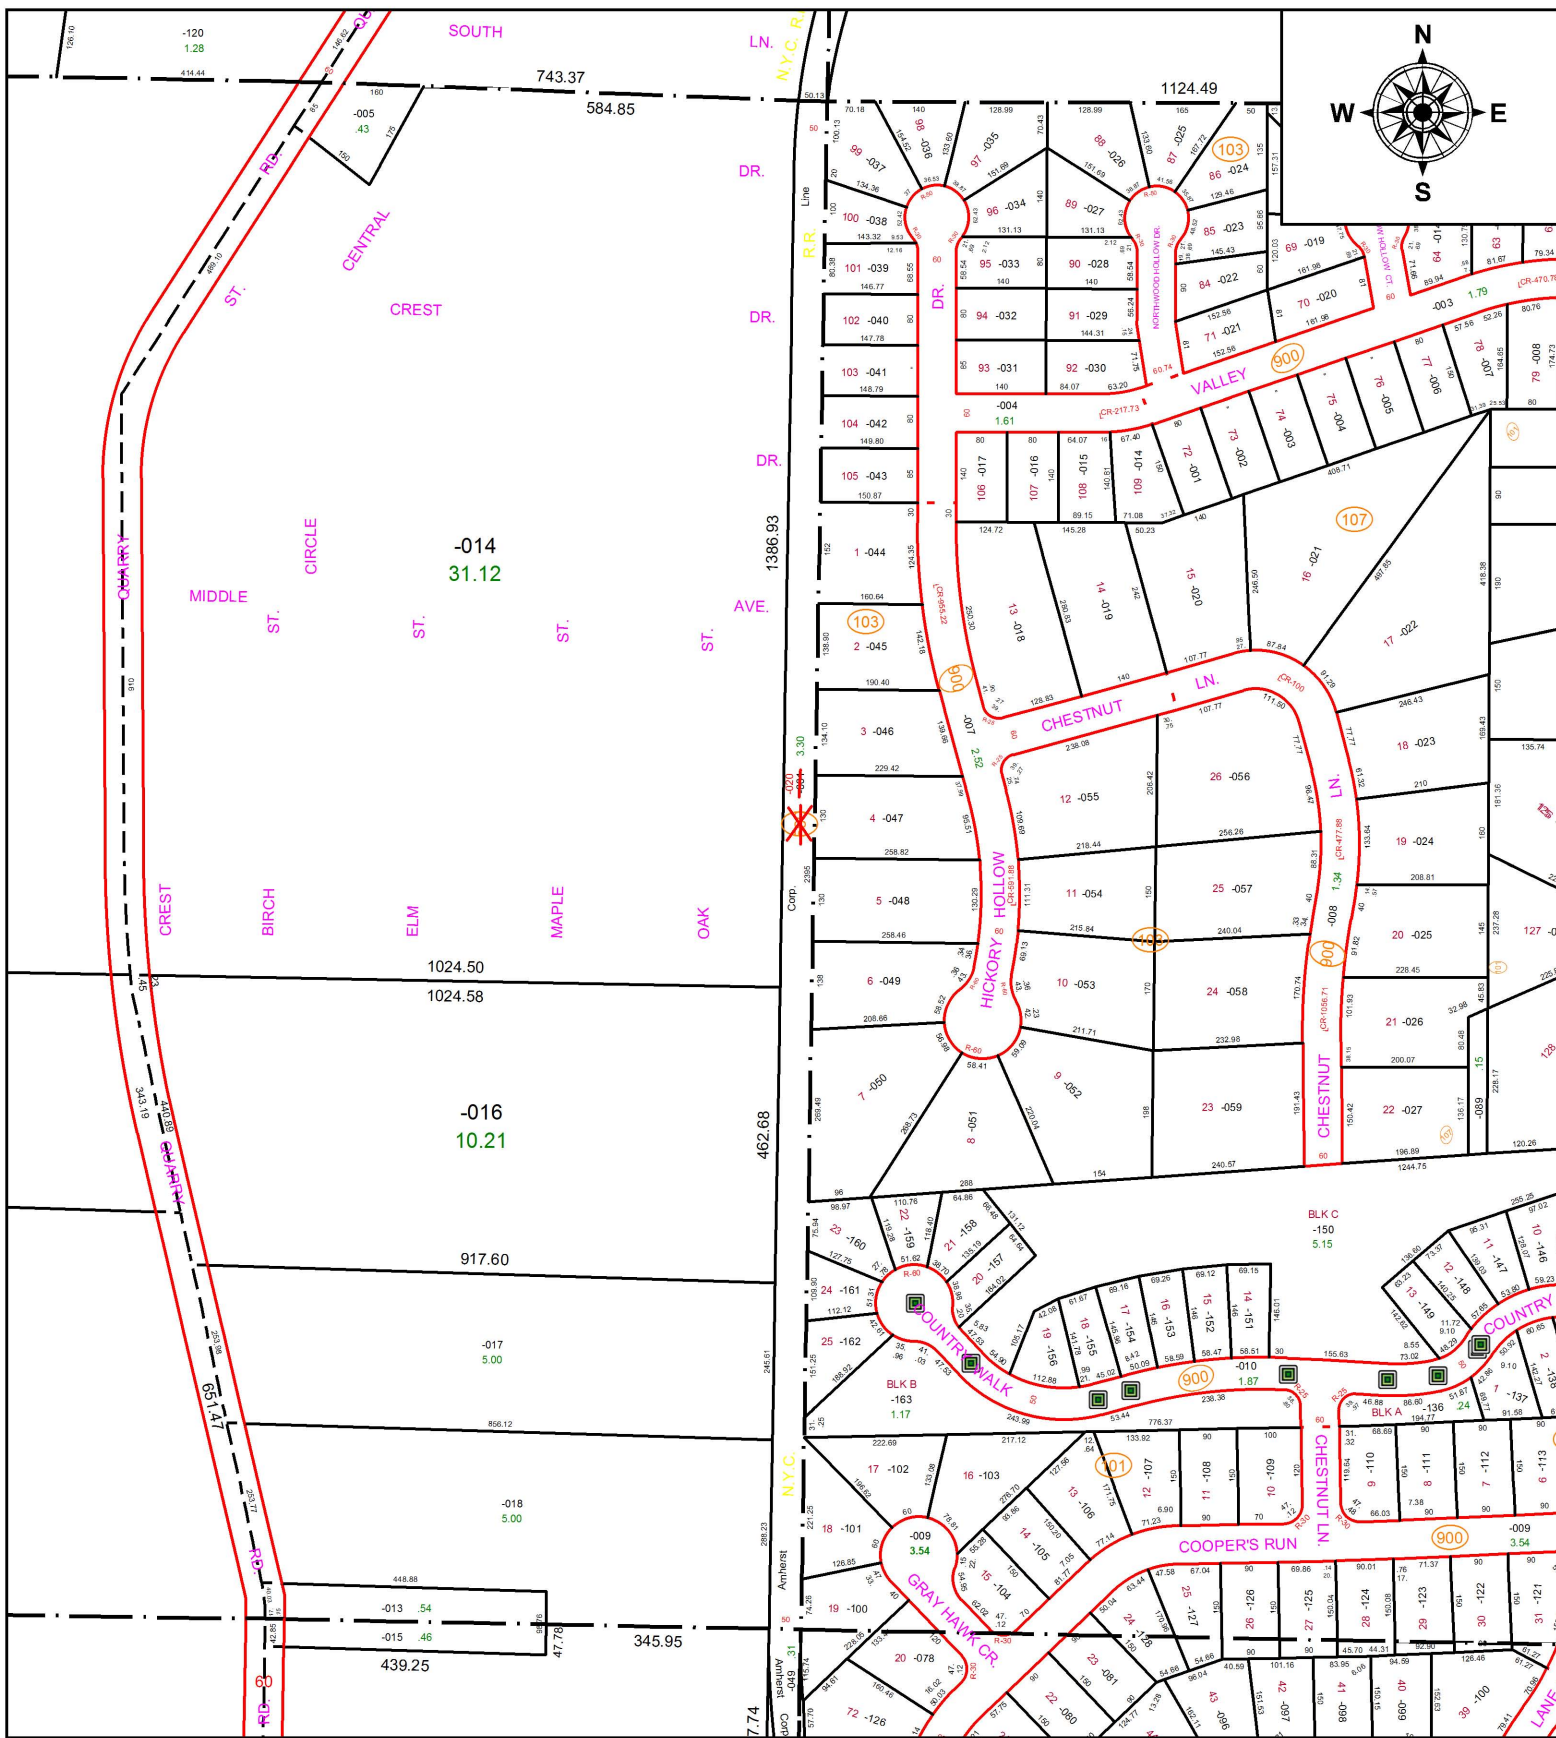

PARENT PARCEL: 05-00-096-500-001

CHILD PARCEL: 05-00-096-000-020

STARTING POINT: RE-NUMBER FOR PRIVATE OWNERSHIP - NO LONGER A RAILROAD

17-03613-R

SPLITS/DEEDS PROCESSED
 LORAIN COUNTY TAX MAP DEPARTMENT
 226 MIDDLE AVE. ELYRIA, OH

SURVEYED BY: NA
 CLOSURE: 1: 33,000
 MAP PAGE(S): 05-00-096
 APPROVED BY: TJS DATE: 2/22/17
 SCALE: 1" = 300 PRIOR INSTRUMENT: 2002-0850200