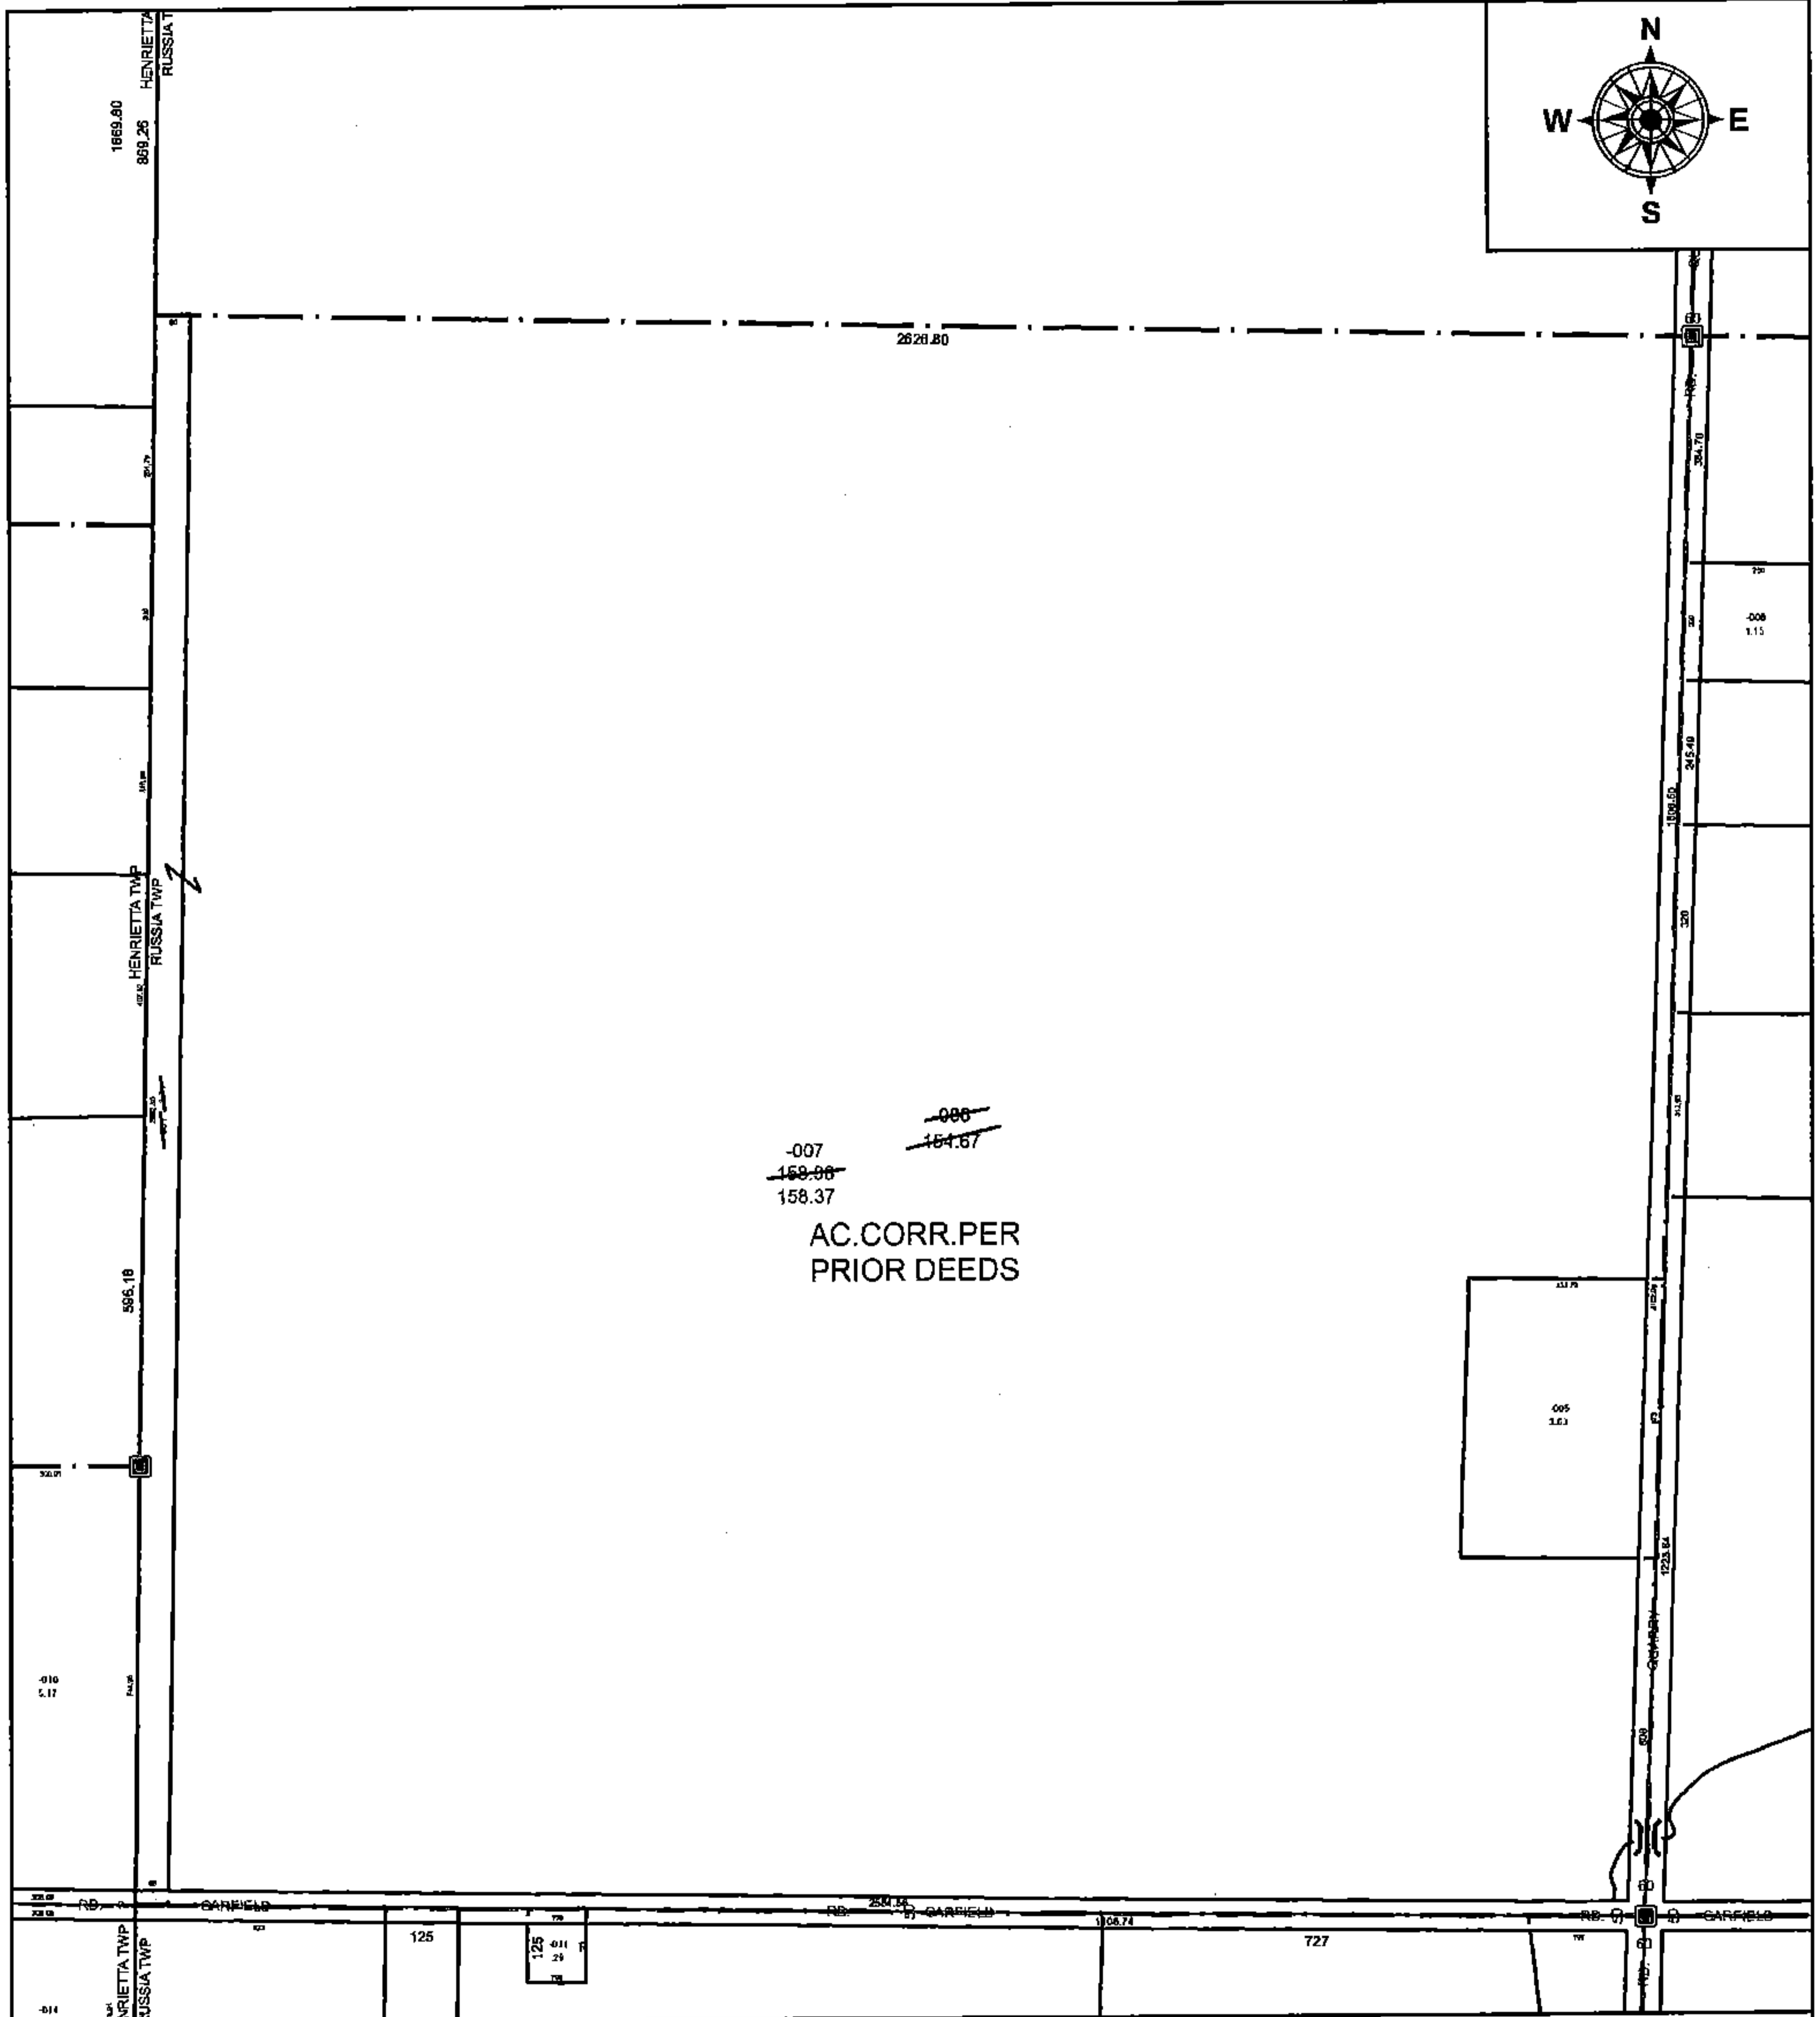

PARENT PARCEL: 09-00-041-000-001, -006

CHILD PARCEL: 09-00-041-000-007

STARTING POINT: INTERSECTION OF C/L OF GARFIELD RD. AND C/L OF QUARRY RD.

17-03612-C

SPLITS/DEEDS PROCESSED
 LORAIN COUNTY TAX MAP DEPARTMENT
 226 MIDDLE AVE. ELYRIA, OH

SURVEYED BY: N/A
 CLOSURE: N/A
 MAP PAGE(S): 9-00-041
 APPROVED BY: RRM DATE: 2-21-17
 SCALE: 1" = 380 PRIOR INSTRUMENT: 20170619358