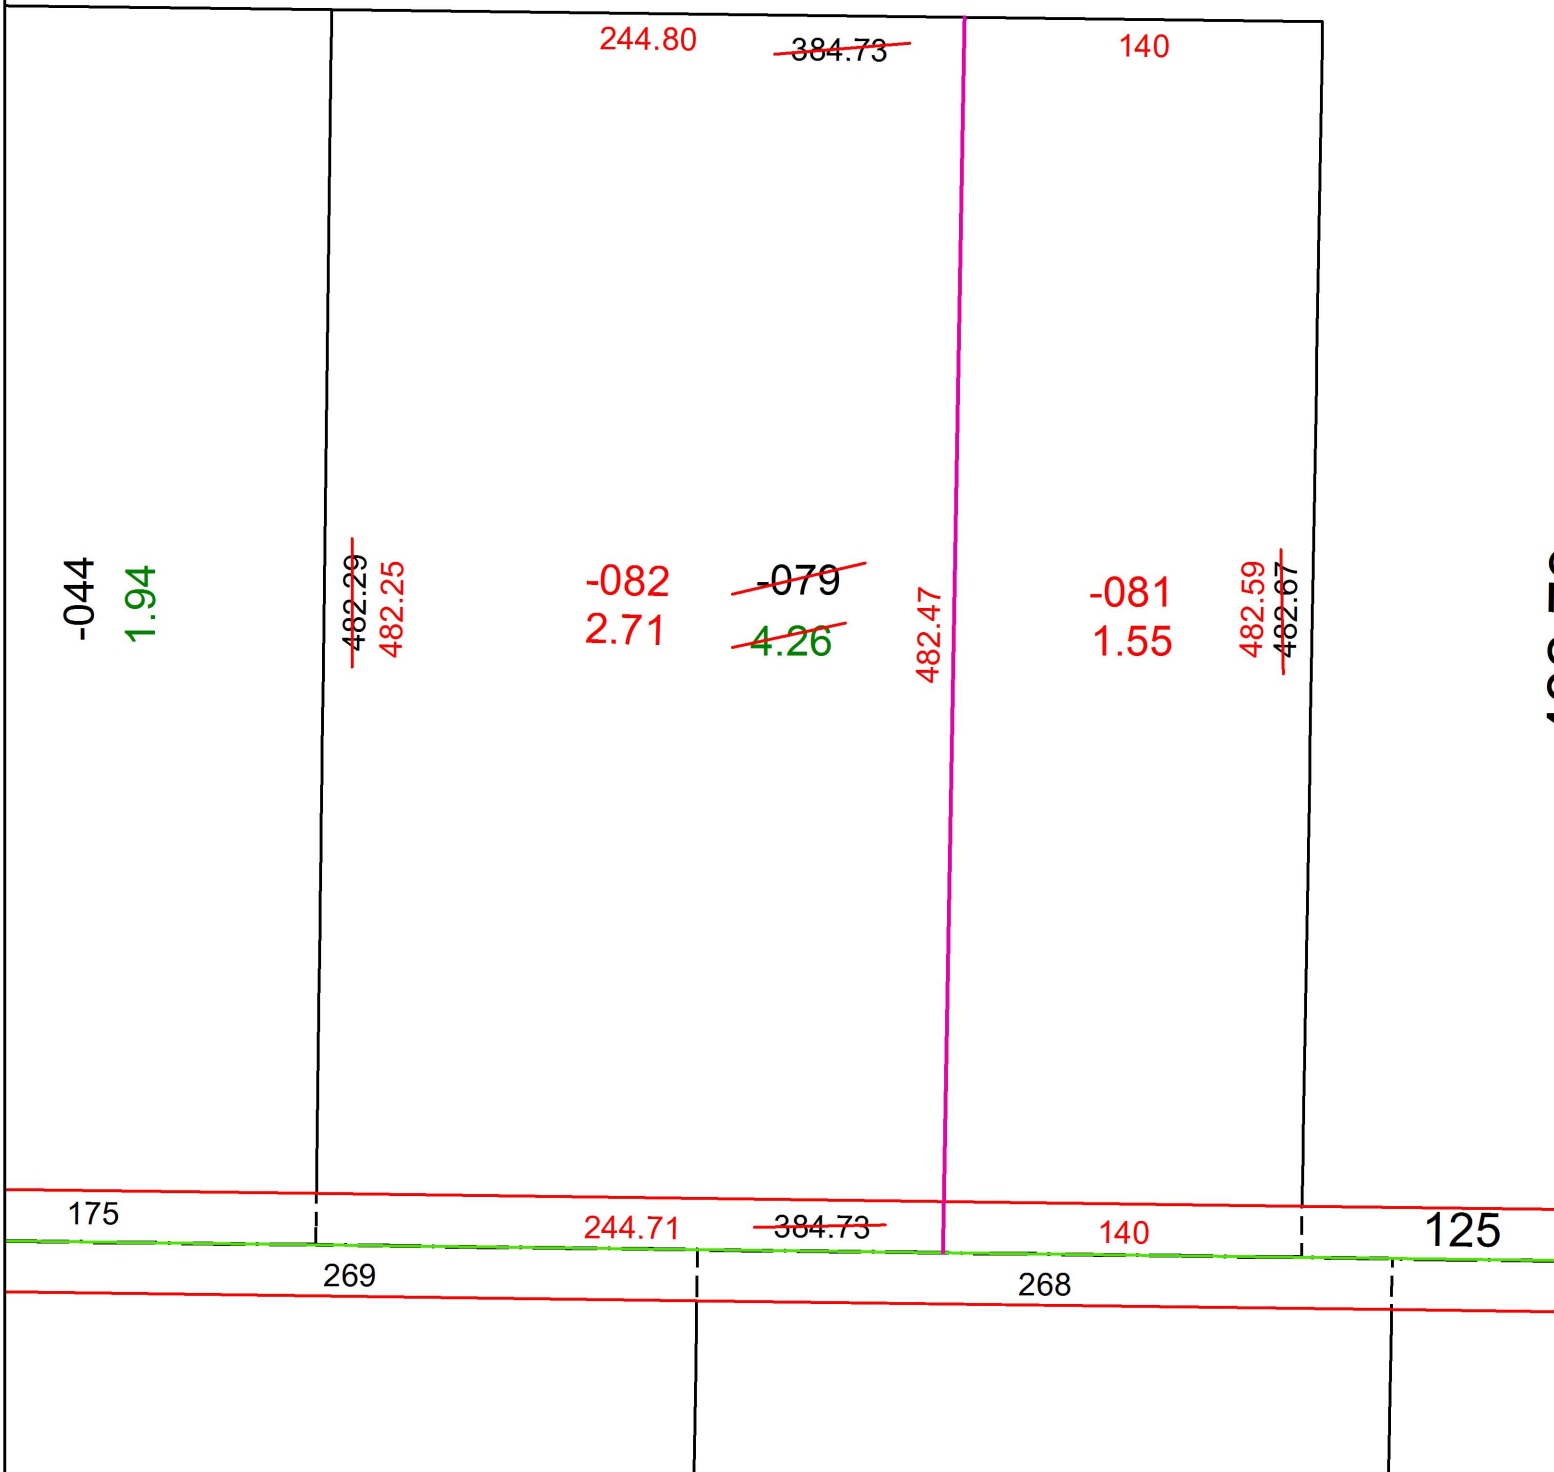

PARENT PARCEL: 05-00-064-000-079

CHILD PARCEL: 05-00-064-000-081, -082

STARTING POINT: SOUTHEAST CORNER OF O.L.64

16-03611

922.73

**SPLITS/DEEDS PROCESSED**  
 LORAIN COUNTY TAX MAP DEPARTMENT  
 226 MIDDLE AVE. ELYRIA, OH

SURVEYED BY: TIMOTHY D. HOZALSKI

CLOSURE: 1: 222,533

MAP PAGE(S): 5-00-064

APPROVED BY: RRM DATE: 12-7-16

SCALE: 1" = 75 PRIOR INSTRUMENT: 20090320771