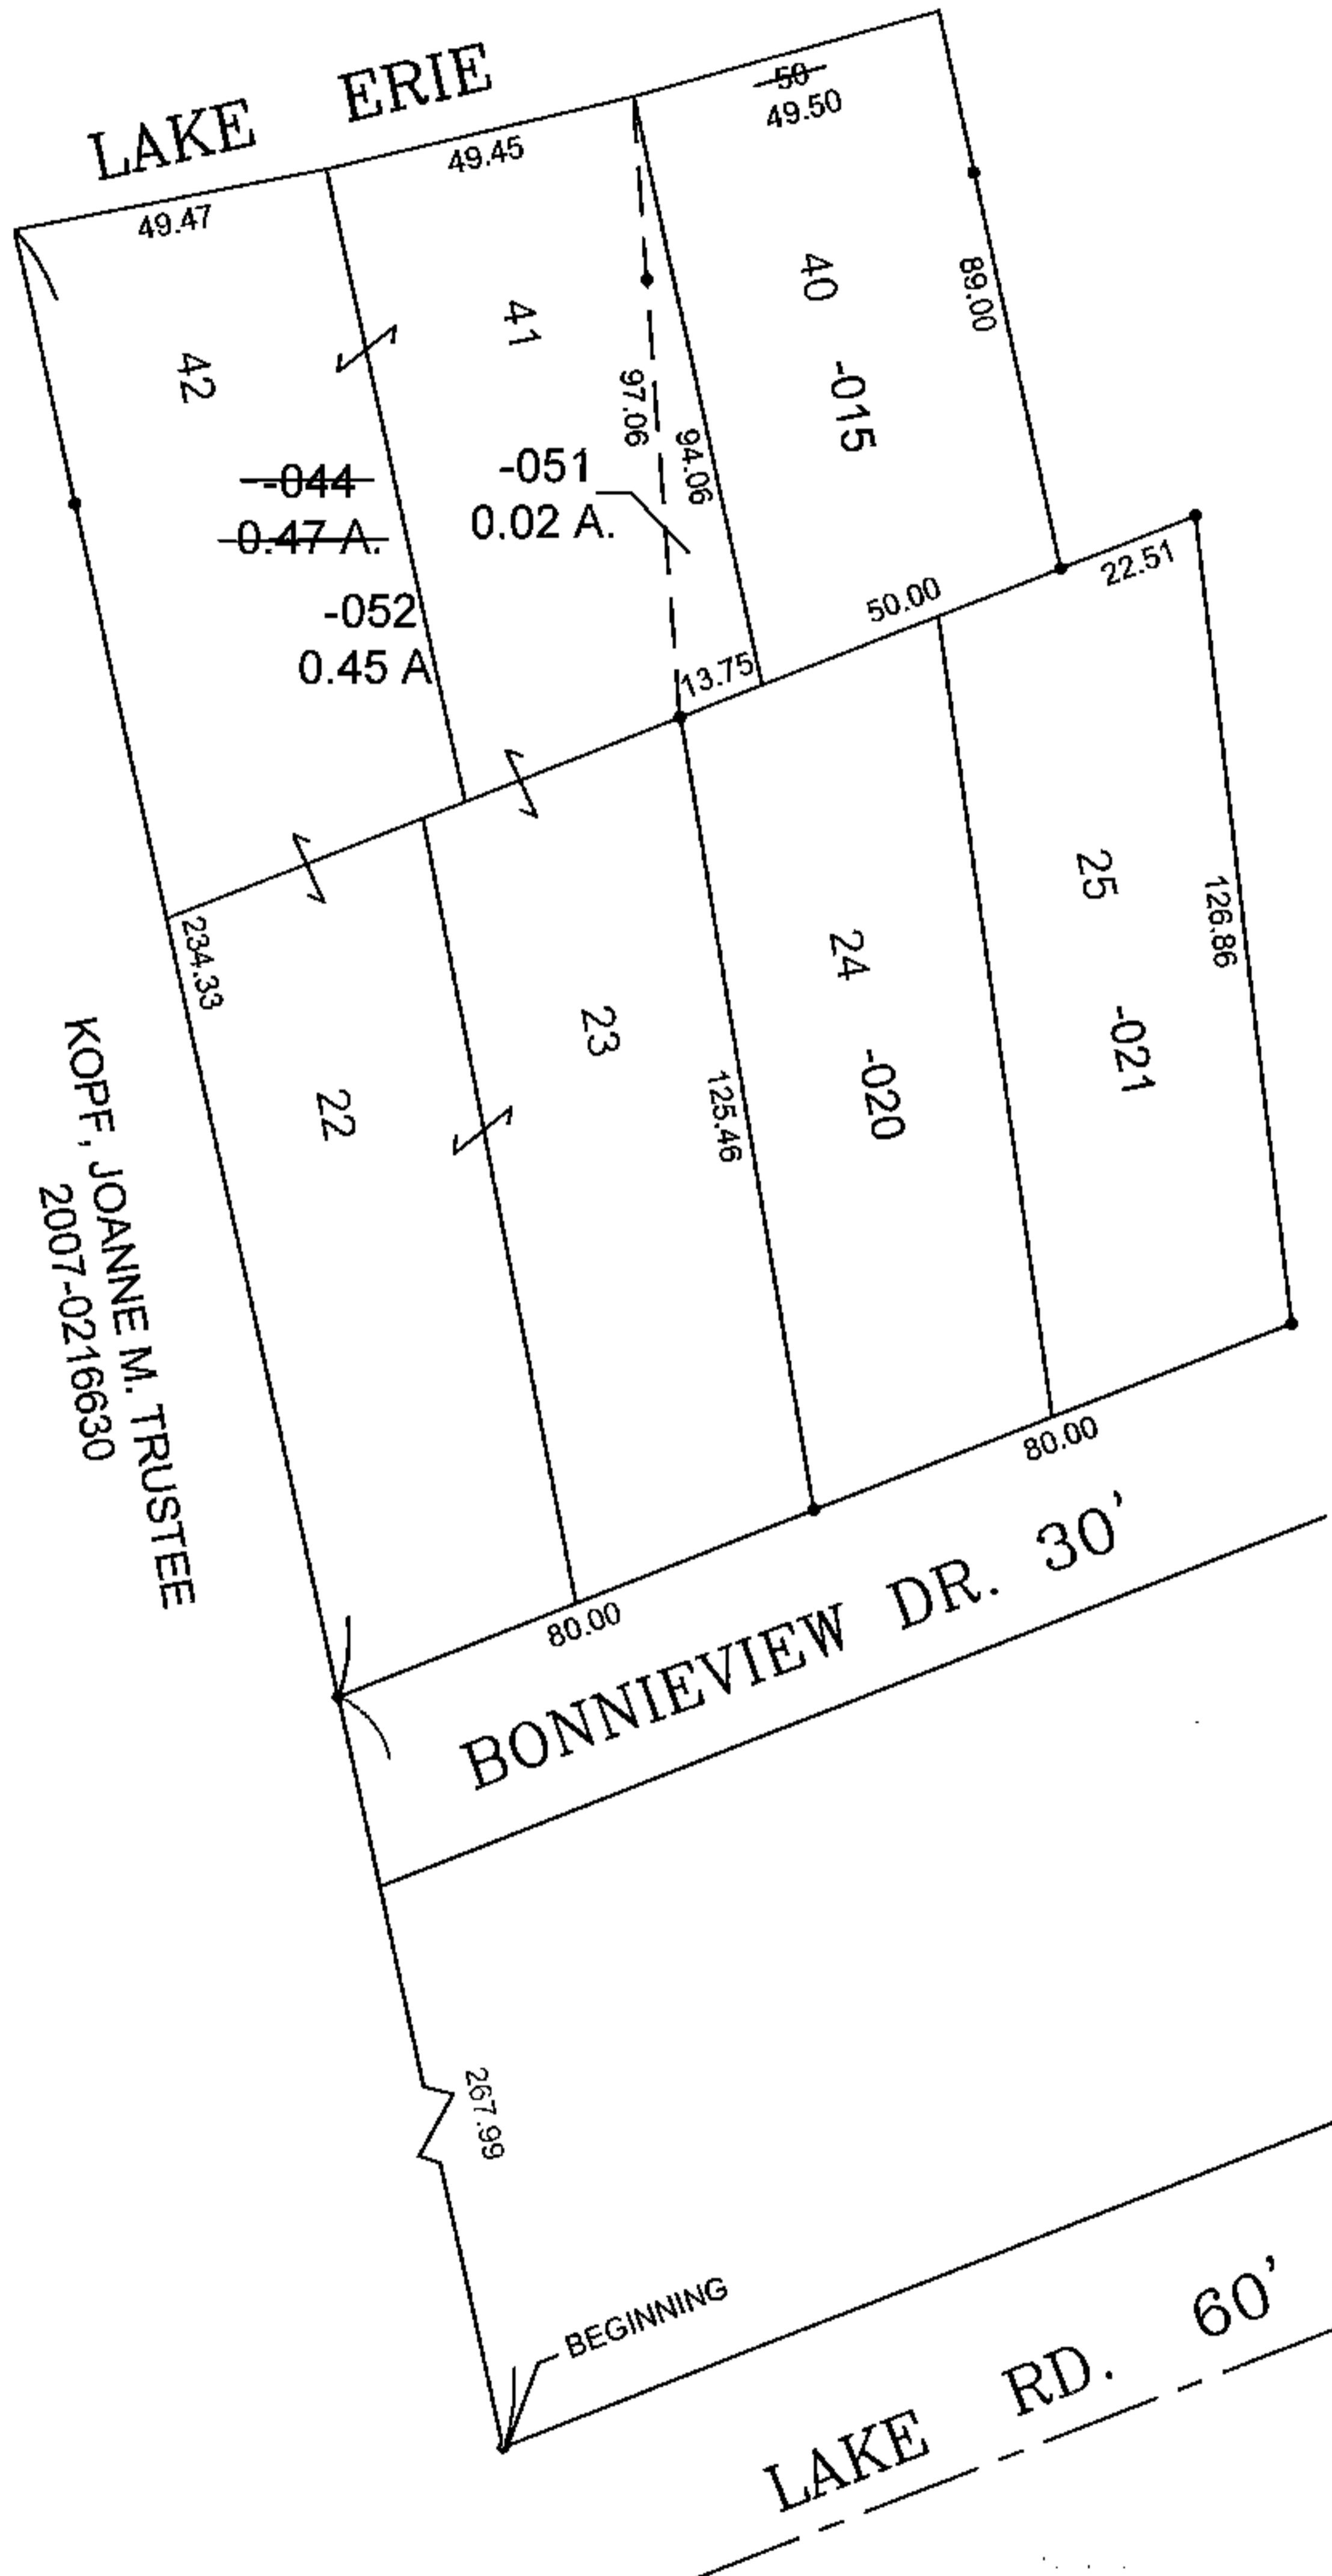

PARENT PARCEL: 04-00-007-101-044
 CHILD PARCEL: 04-00-007-101-051 & -052
 STARTING POINT: I.P. FOUND, NORTHERLY R.O.W OF LAKE RD. & EAST LINE OF KOPF LAND INST. # 2007-0216630

16-03606

SPLITS/DEEDS PROCESSED
 LORAIN COUNTY TAX MAP DEPARTMENT
 226 MIDDLE AVE. ELYRIA, OHIO

SURVEYED BY: SEAN A. BOLAND
 CLOSURE: 0.01 : 10,000
 MAP PAGE(S): 04-00-007
 APPROVED BY: TJS DATE: 12/14/16
 SCALE: 1"= 50' PRIOR INST.: 2016-0606425