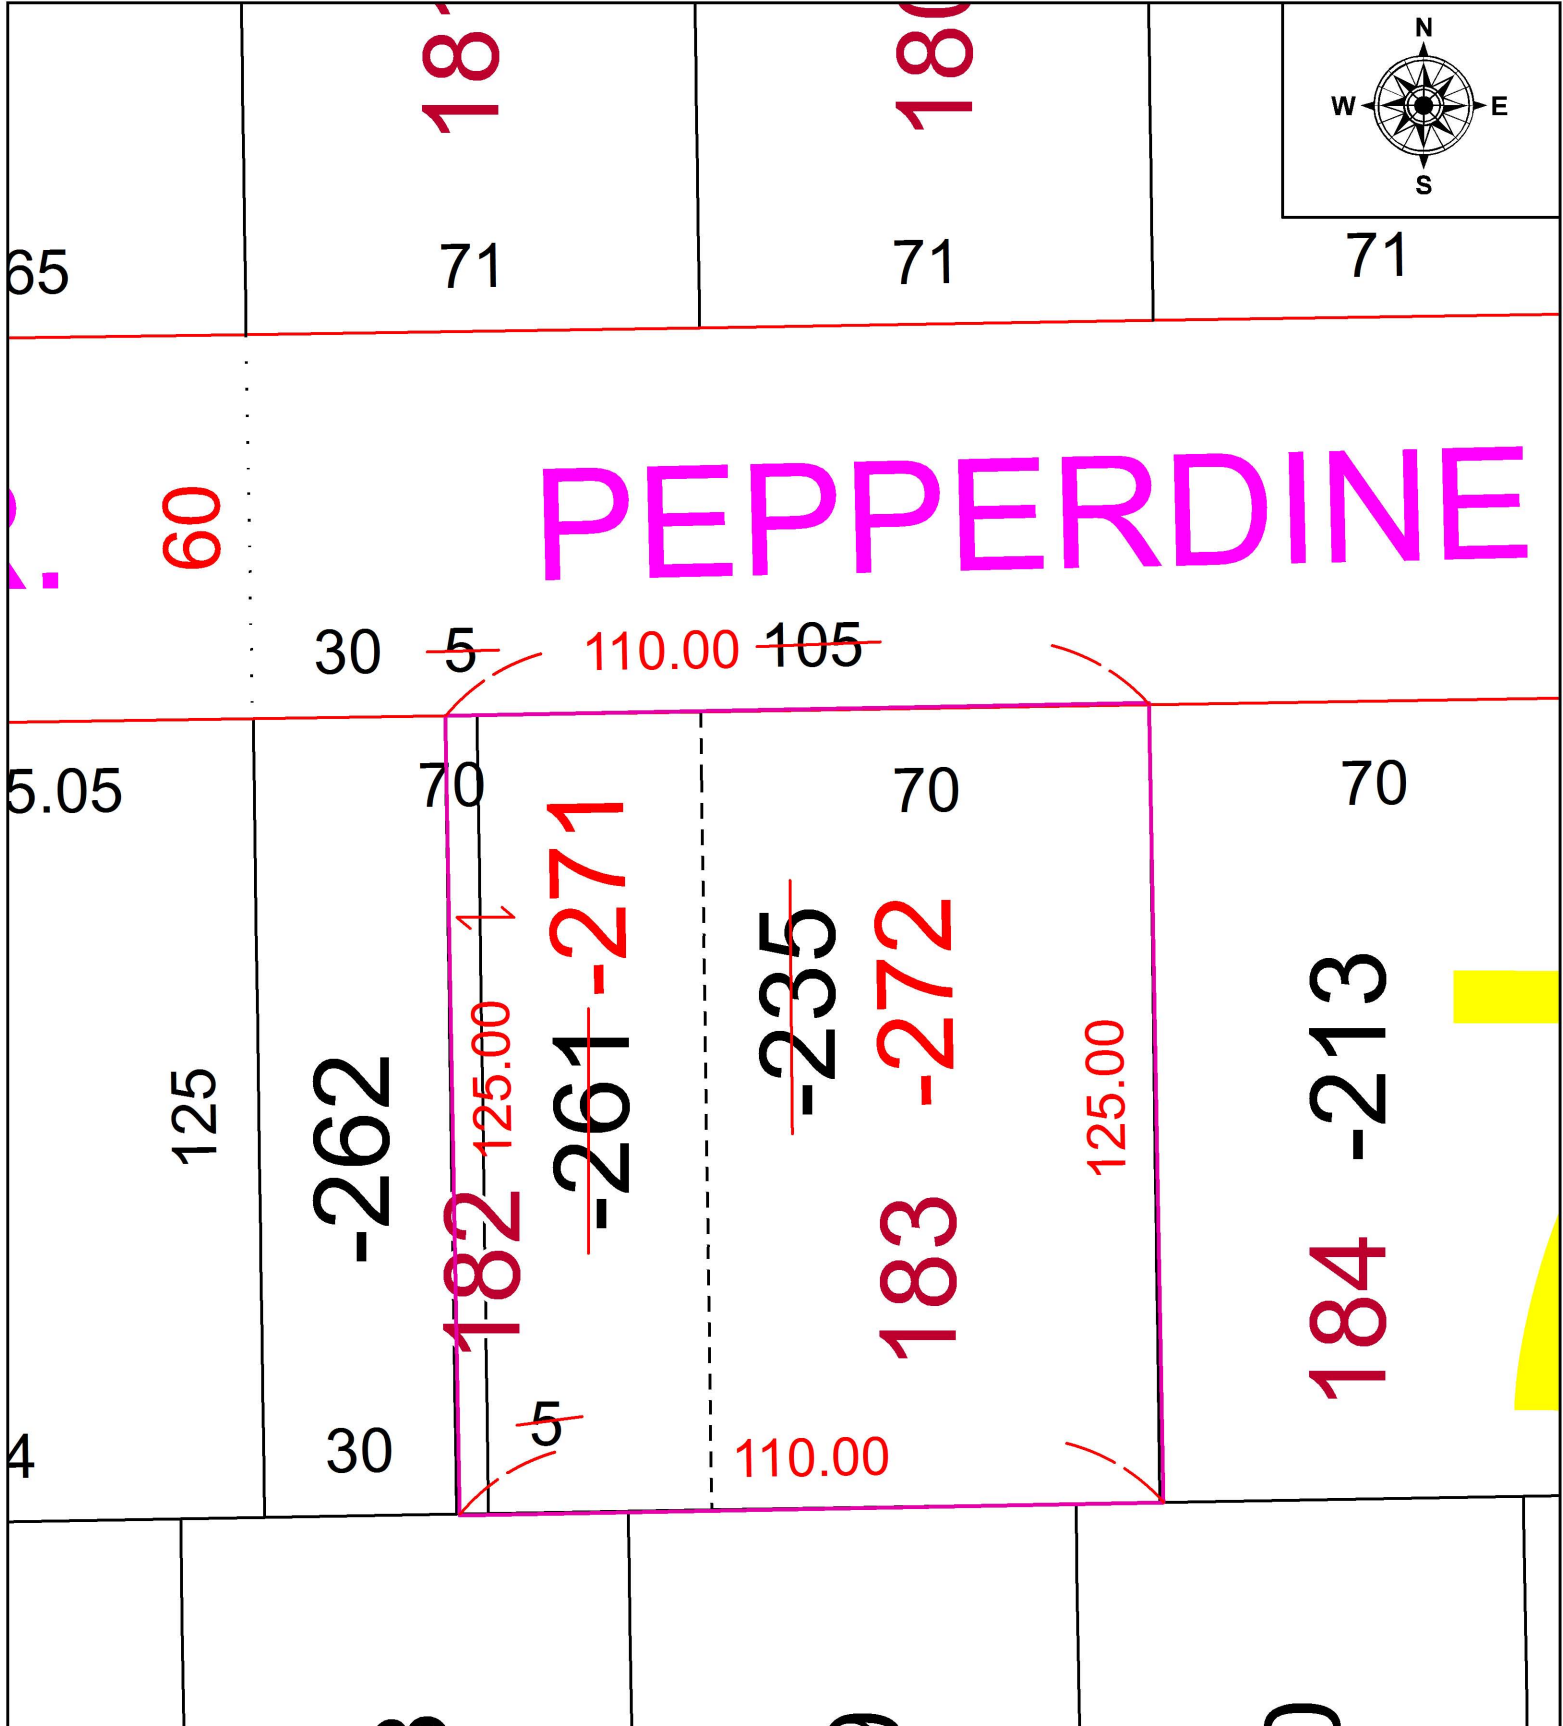

PARENT PARCEL: 06-22-007-000-235 & -261

CHILD PARCEL: 06-22-007-000-271 & -272

STARTING POINT: N.W. CORNER OF S/L 182

17-03588-C

**SPLITS/DEEDS PROCESSED**  
 LORAIN COUNTY TAX MAP DEPARTMENT  
 226 MIDDLE AVE. ELYRIA, OH

SURVEYED BY: DAVID ELWELL  
 CLOSURE: 1: INF.  
 MAP PAGE(S): 06-22-007  
 APPROVED BY: TJS DATE: 1/24/17  
 SCALE: 1" = 30' PRIOR INSTRUMENT: 2015-036540