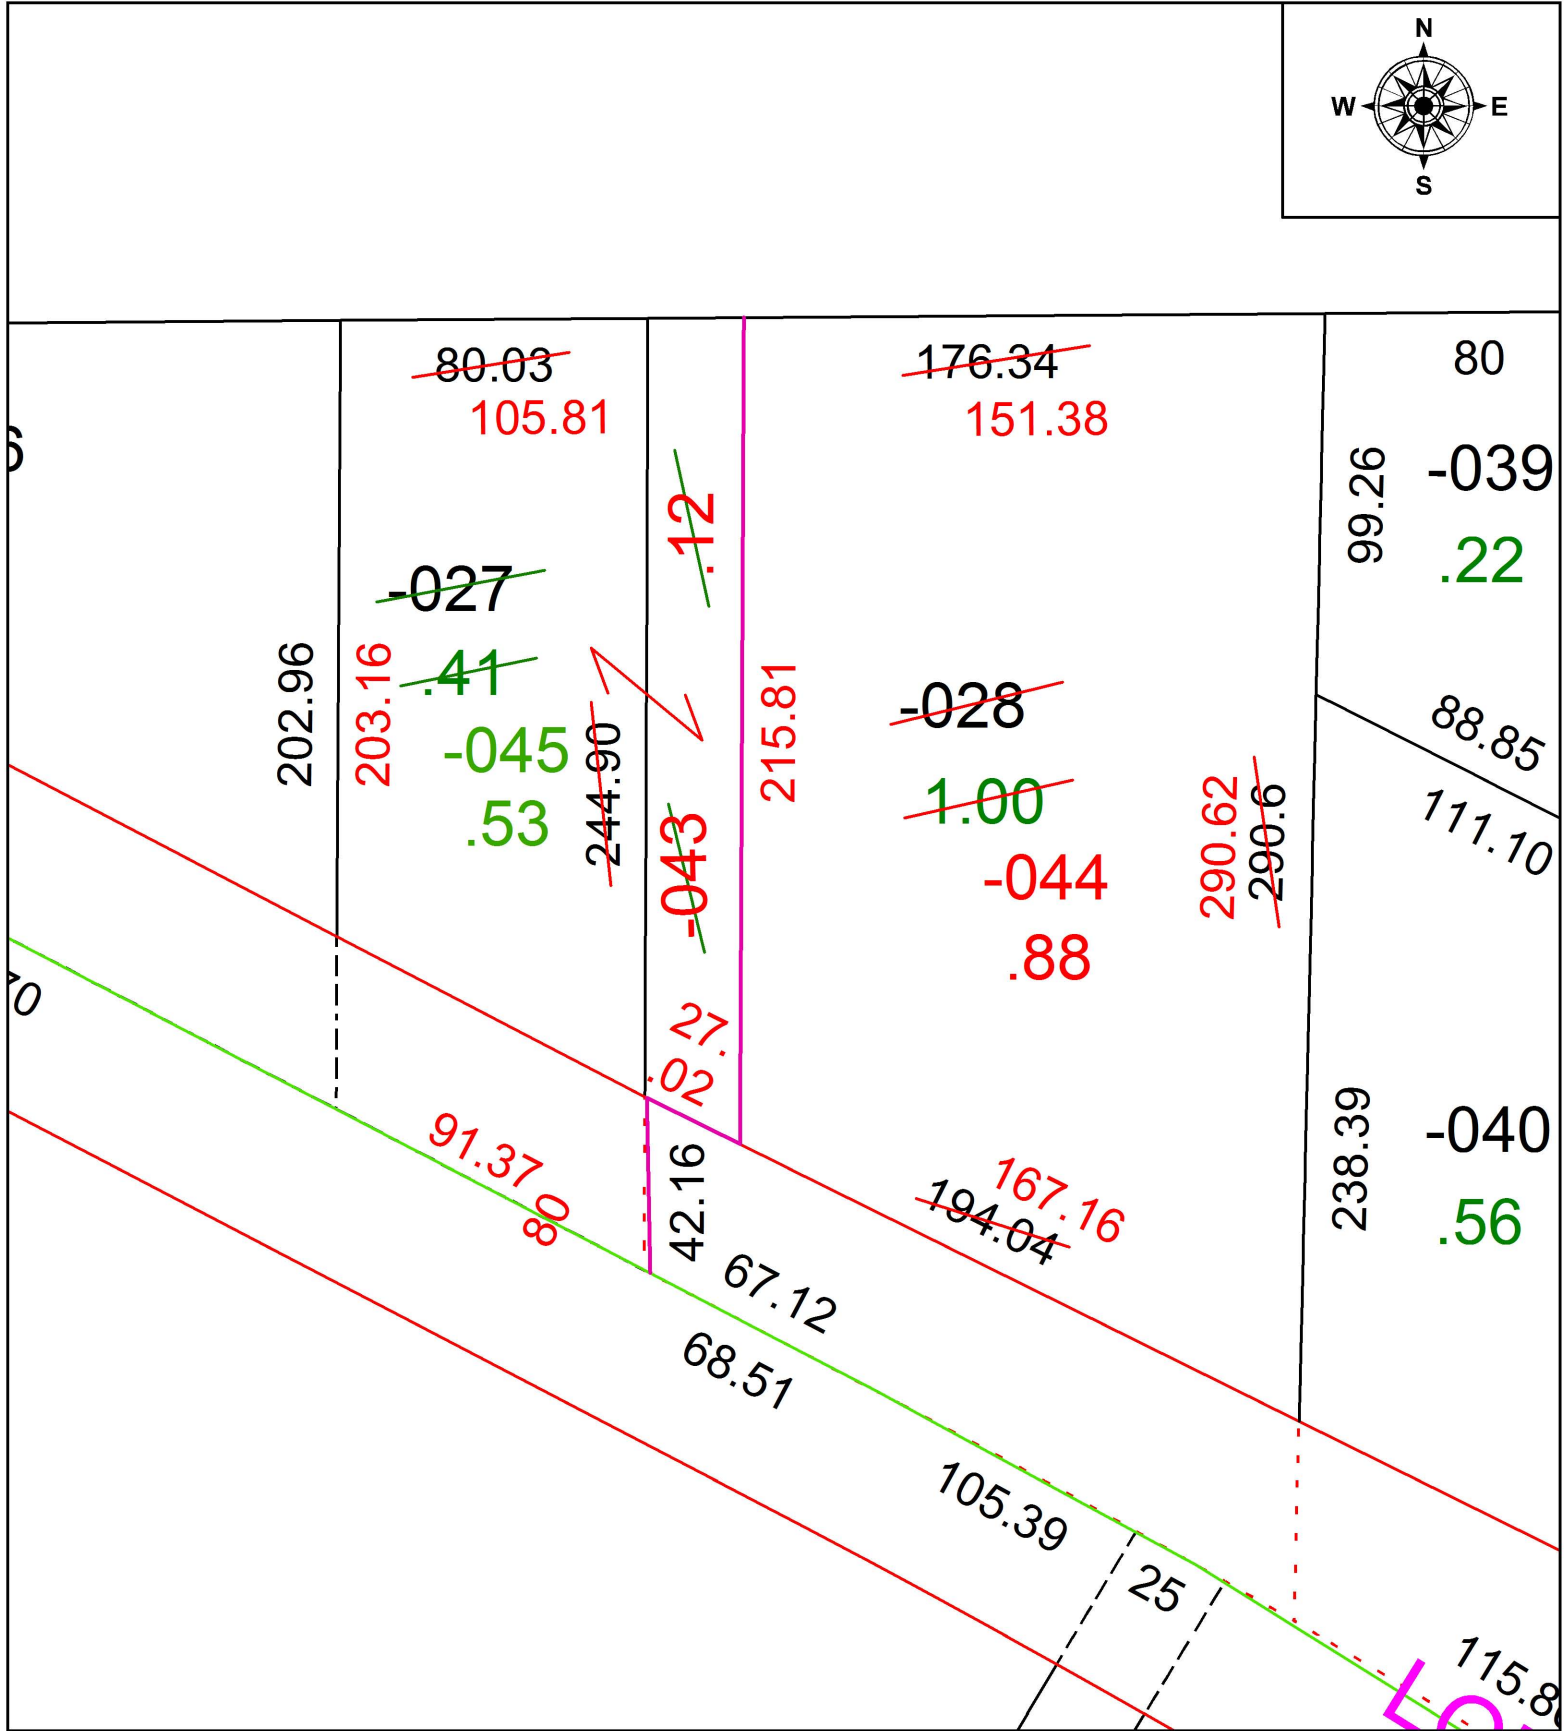

PARENT PARCEL: 04-00-010-106-027, -028

CHILD PARCEL: 04-00-010-106-043, -044, -045

STARTING POINT: SOUTHEAST CORNER OF S/L 114 IN EATON SUB. NO.3

16-03571

SPLITS/DEEDS PROCESSED
 LORAIN COUNTY TAX MAP DEPARTMENT
 226 MIDDLE AVE. ELYRIA, OH

SURVEYED BY: AMY M. KELLY
 CLOSURE: 1: 93,367
 MAP PAGE(S): 4-00-010
 APPROVED BY: RRM DATE: 9-22-16
 SCALE: 1" = 50 PRIOR INSTRUMENT: 20140518034