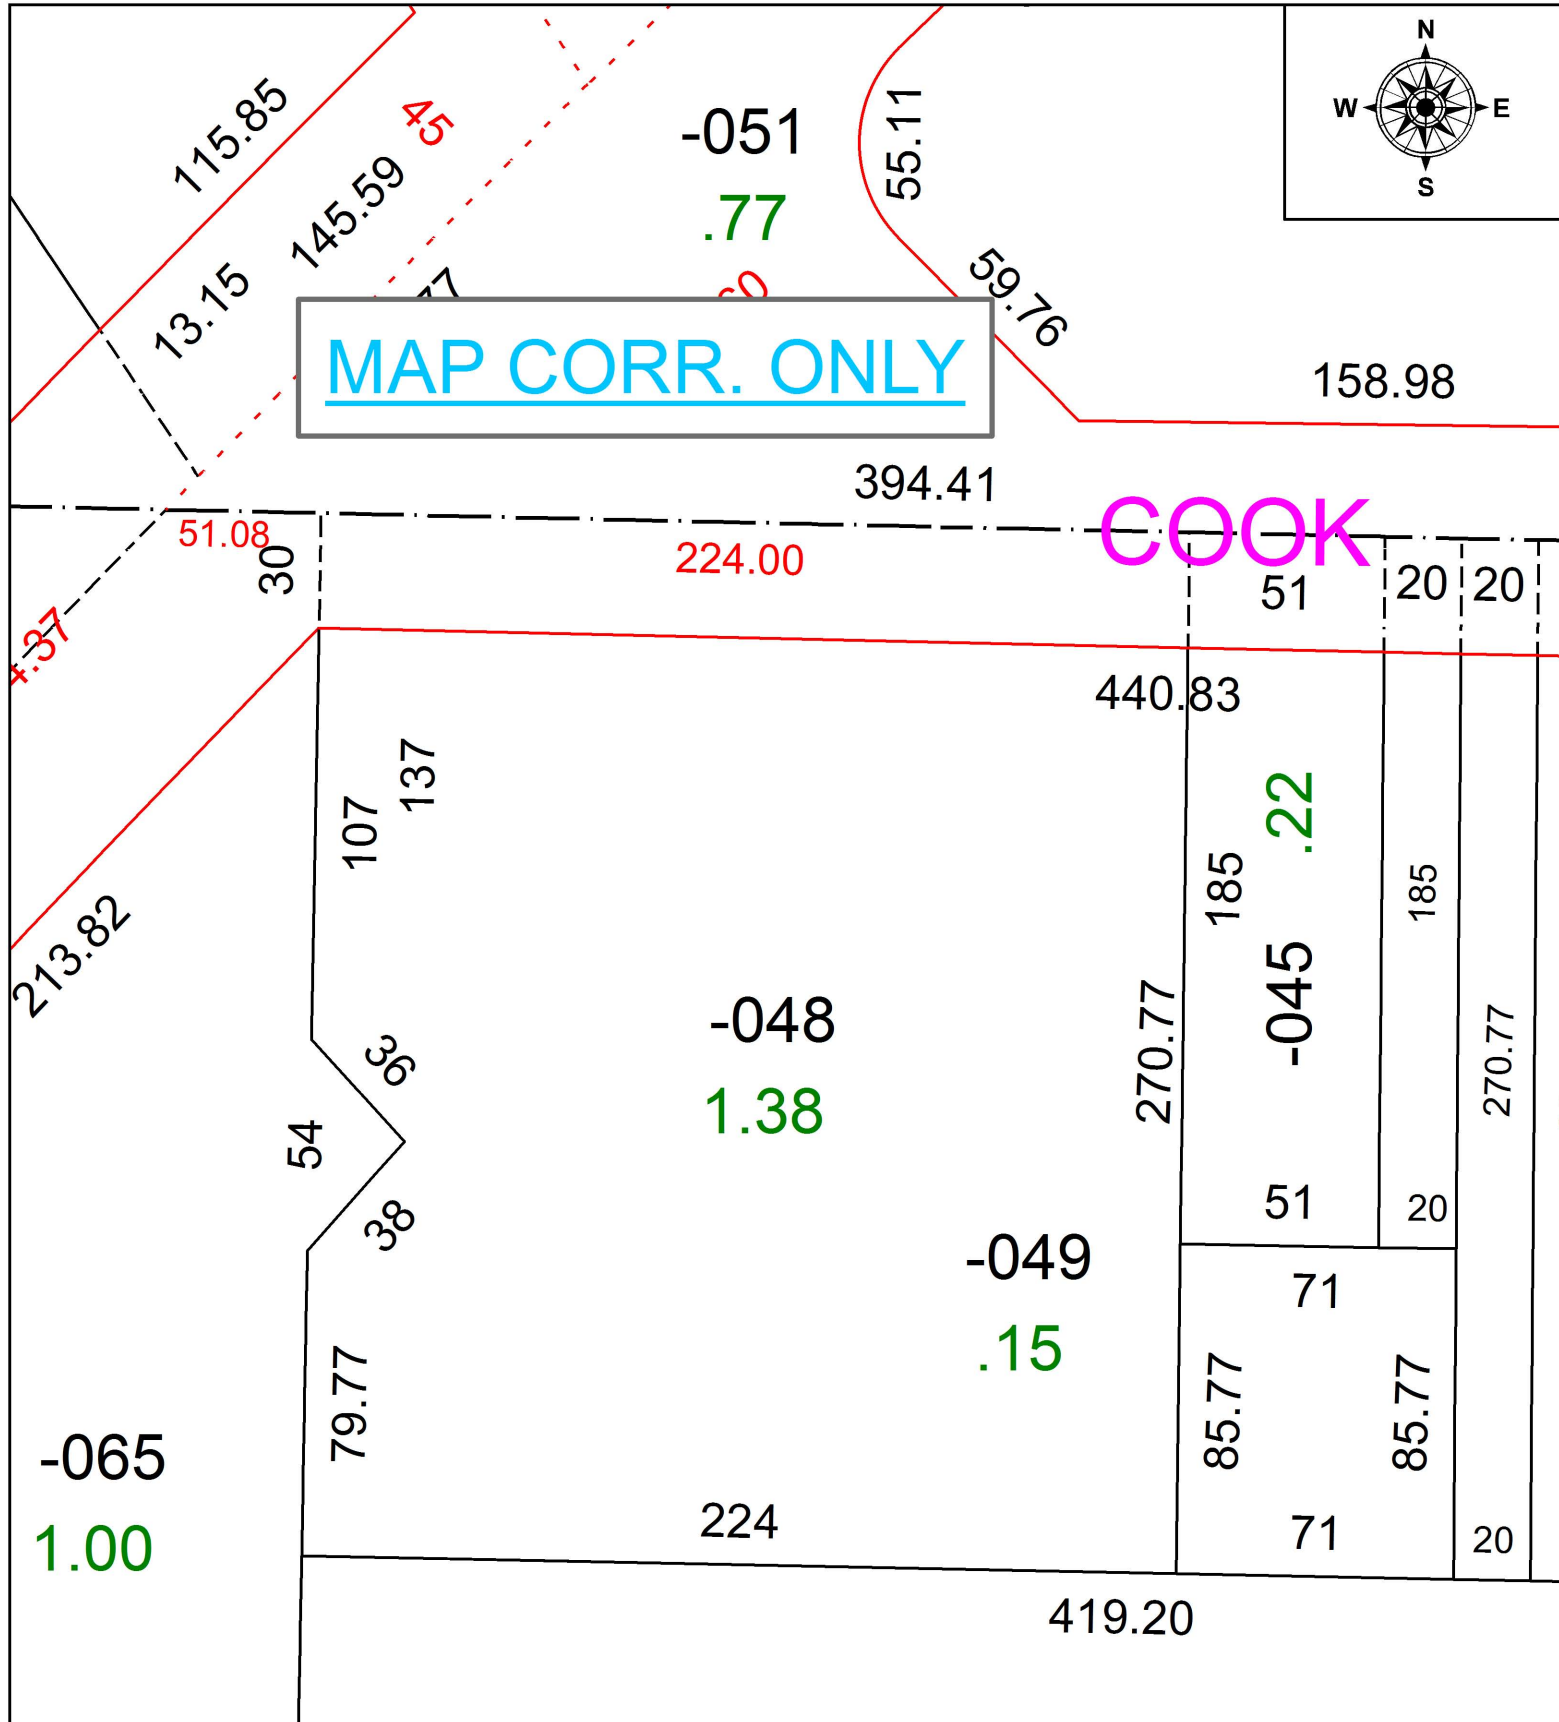

PARENT PARCEL: 07-00-003-102-048 & -049

CHILD PARCEL: XX-XX-XXX-XXX-XXX

STARTING POINT: CL OF LORAIN RD. & CL OF COOK RD.

16-03568-X

MAP CORR. ONLY

SPLITS/DEEDS PROCESSED
LORAIN COUNTY TAX MAP DEPARTMENT
226 MIDDLE AVE. ELYRIA, OH

SURVEYED BY: RYAN A. SNEZEK
CLOSURE: 1: 33,000
MAP PAGE(S): 07-00-003
APPROVED BY: TJS DATE: 12/15/16
SCALE: 1" = 200 PRIOR INSTRUMENT: OR 549/472