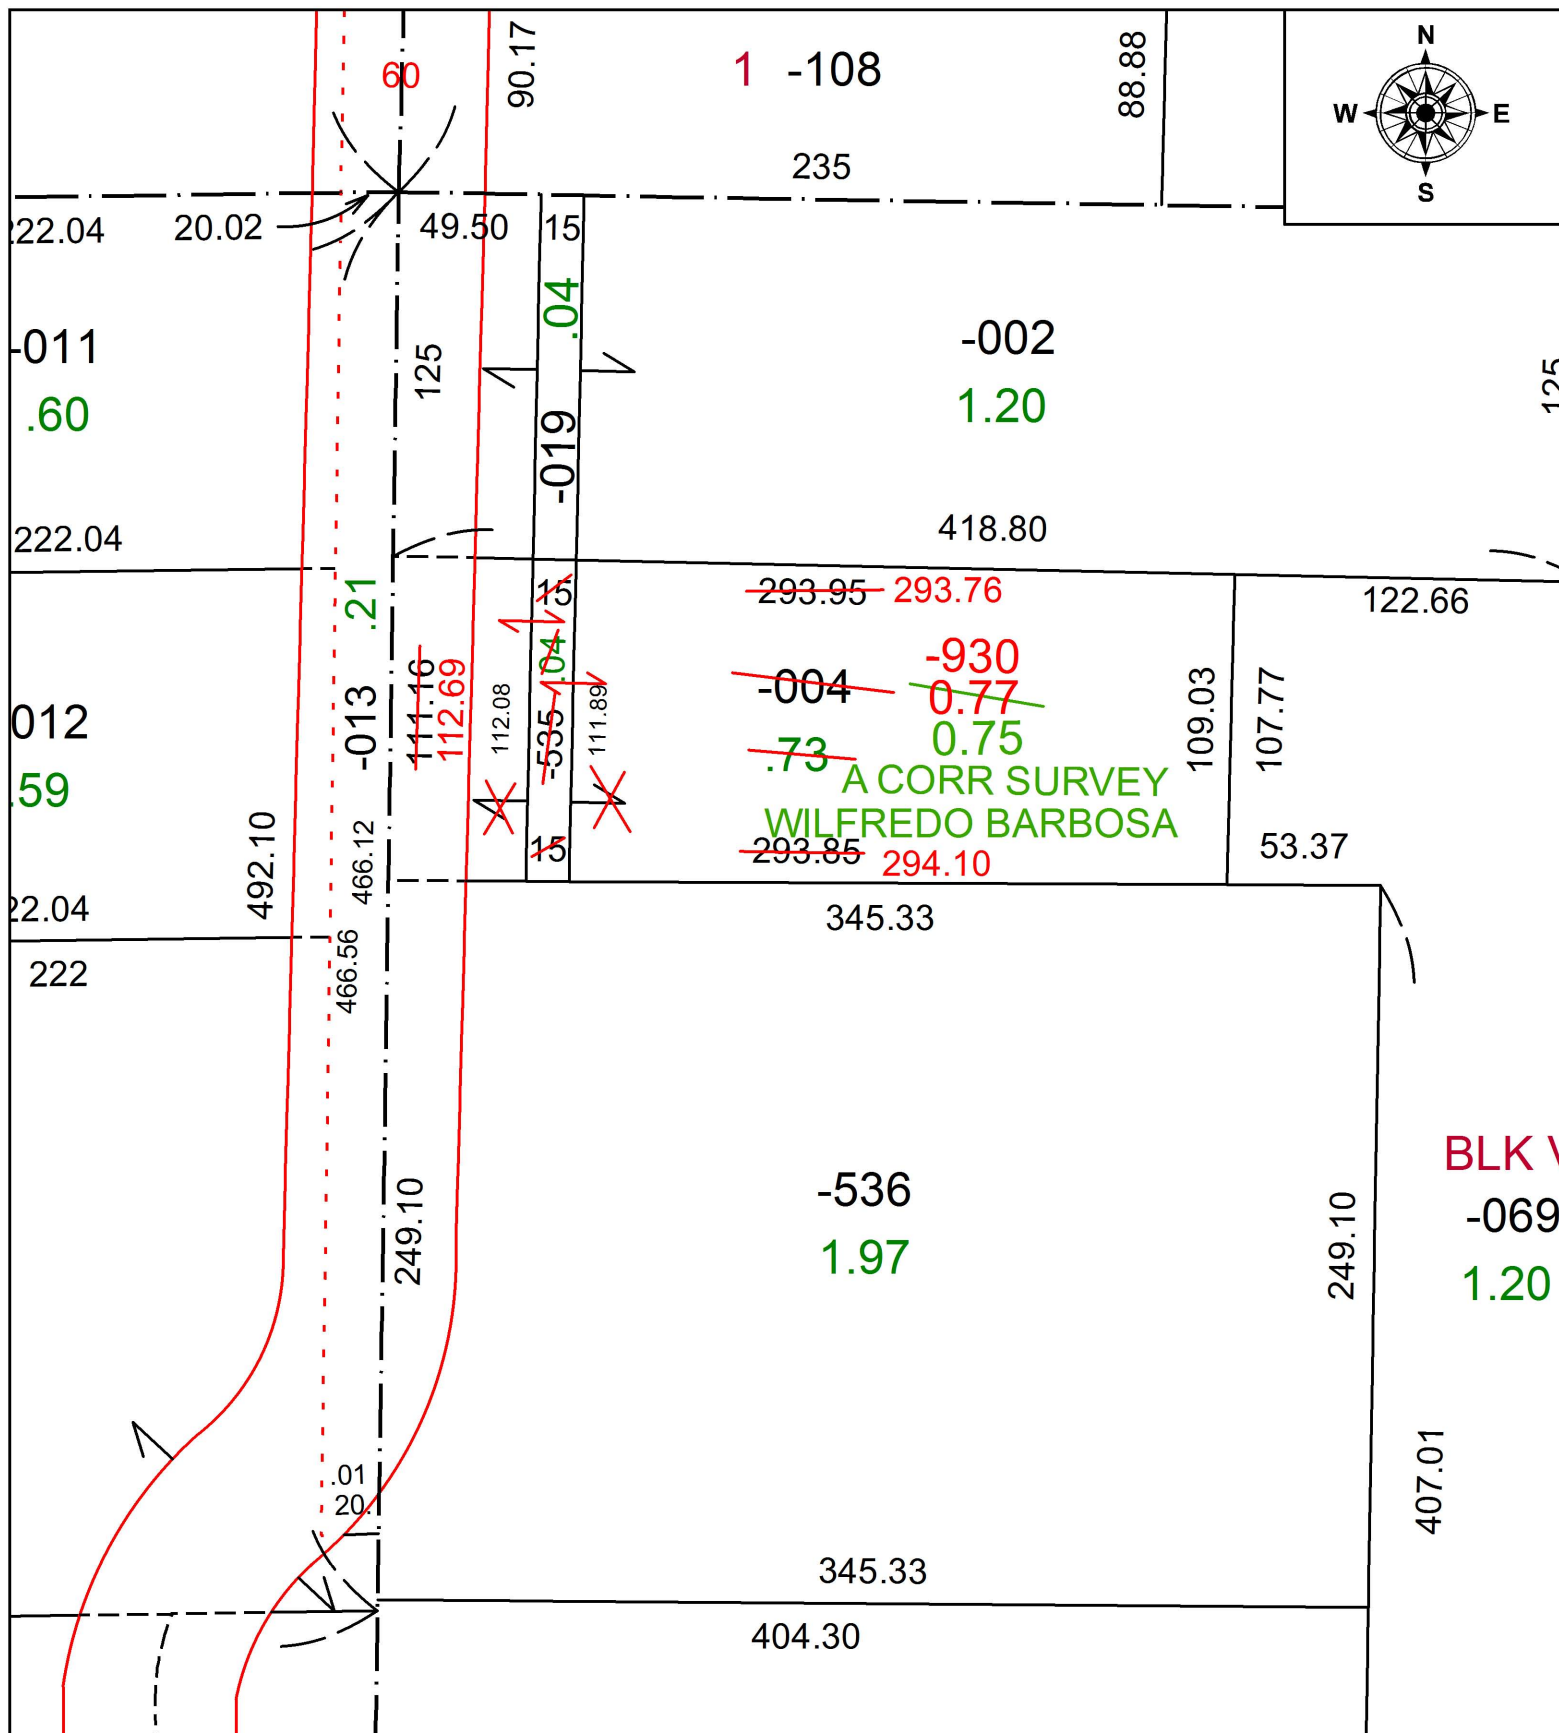

PARENT PARCEL: 07-00-037-000-004, -535

CHILD PARCEL: 07-00-037-000-930

STARTING POINT: NORTHWEST CORNER O.L. 37 AND CENTERLINE BENDER RD

16-03559

SPLITS/DEEDS PROCESSED
 LORAIN COUNTY TAX MAP DEPARTMENT
 226 MIDDLE AVE. ELYRIA, OH

SURVEYED BY: WILFREDO BARBOSA
 CLOSURE: 1:-2147483648
 MAP PAGE(S): 07-00-037
 APPROVED BY: JAH DATE: 8/23/2016
 SCALE: 1 in = 67 ft PRIOR INSTRUMENT: 20160597169