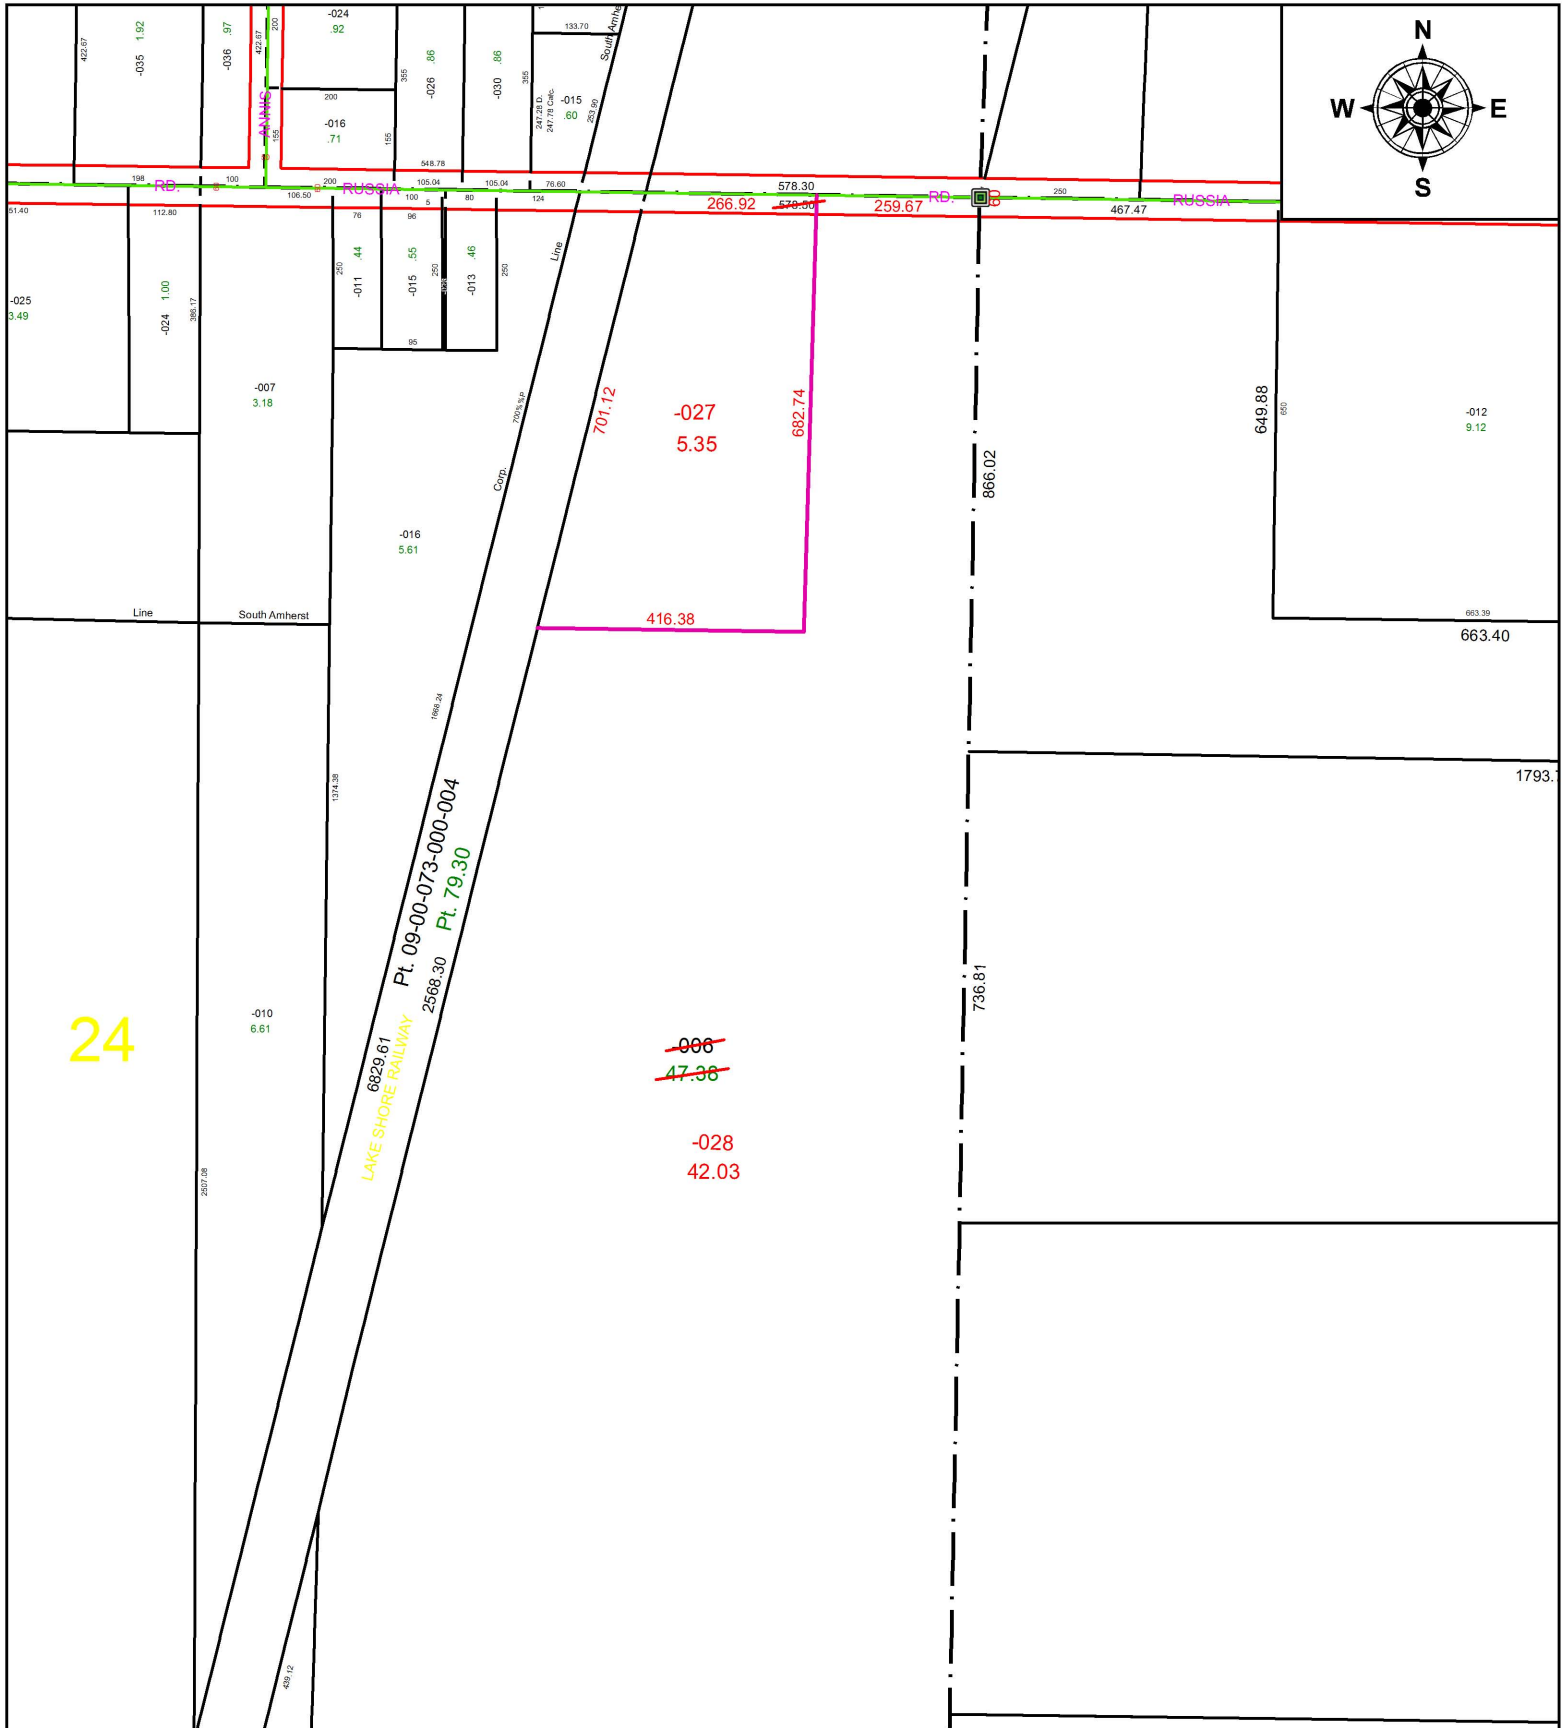

PARENT PARCEL: 09-00-024-000-006

CHILD PARCEL: 09-00-024-000-027, -028

STARTING POINT: NORTHEAST CORNER OF O.L.24

16-03556

SPLITS/DEEDS PROCESSED
 LORAIN COUNTY TAX MAP DEPARTMENT
 226 MIDDLE AVE. ELYRIA, OH

SURVEYED BY: TIMOTHY D. HOZALSKI

CLOSURE: 1: 640,979

MAP PAGE(S): 9-00-024

APPROVED BY: RRM DATE: 8-18-16

SCALE: 1" = 300 PRIOR INSTRUMENT: 20160585800