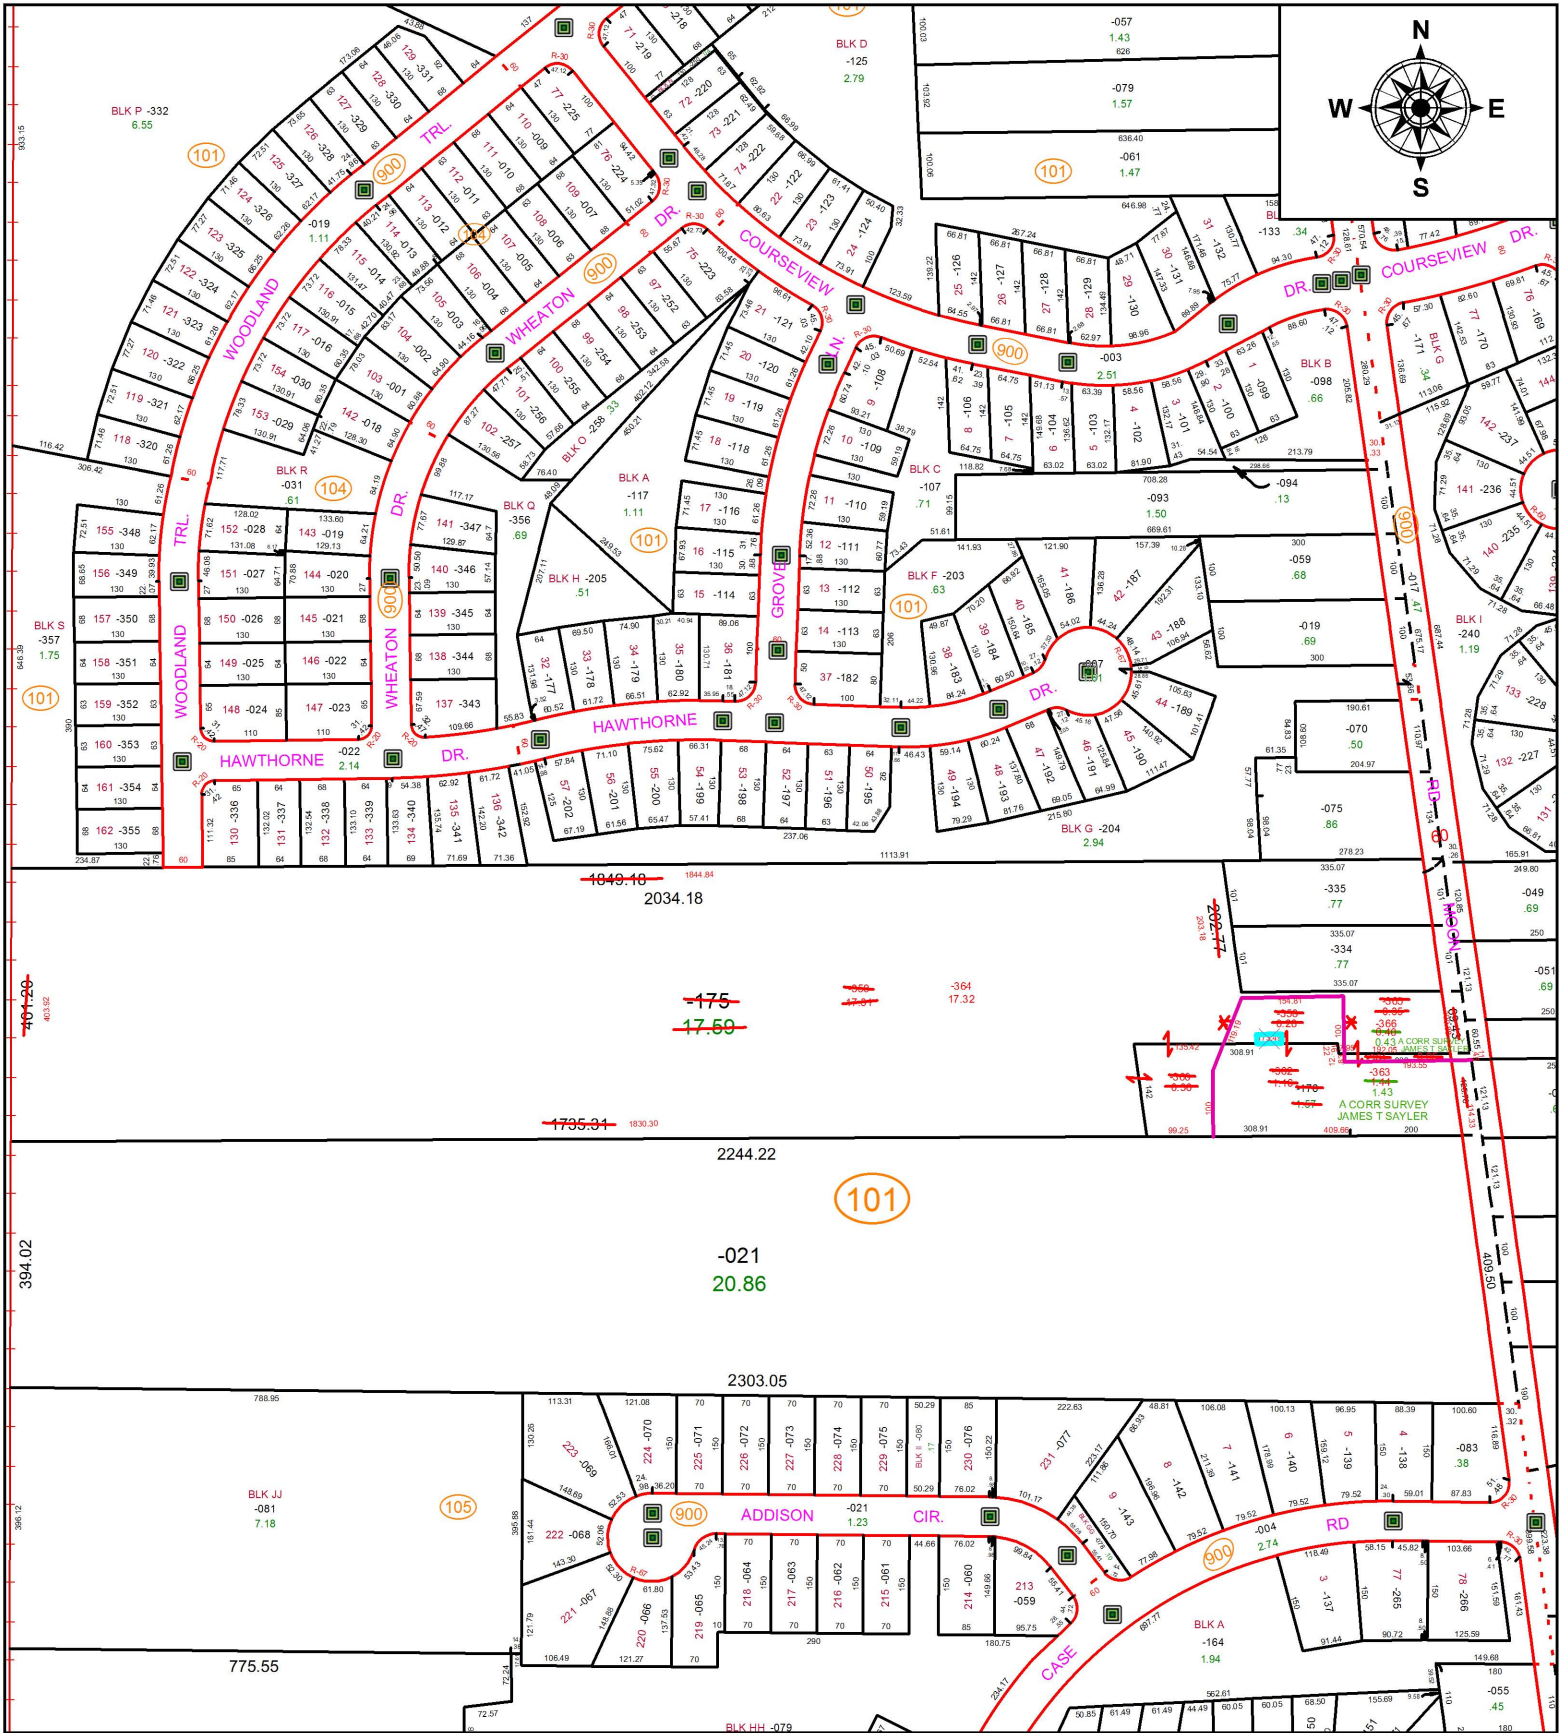

PARENT PARCEL: 04-00-002-101-175-176

CHILD PARCEL: 04-00-002-101-358 THRU -366

STARTING POINT: CENTERLINE OF MOON RD & CASE RD

16-03551

SPLITS/DEEDS PROCESSED
 LORAIN COUNTY TAX MAP DEPARTMENT
 226 MIDDLE AVE. ELYRIA, OH

SURVEYED BY: JAMES T SAYLER
CLOSURE: 1:798493
MAP PAGE(S): 04-00-002
APPROVED BY: JAH **DATE:** 8/11/2016
SCALE: 1 in = 292 ft **PRIOR INSTRUMENT:** 20160585084