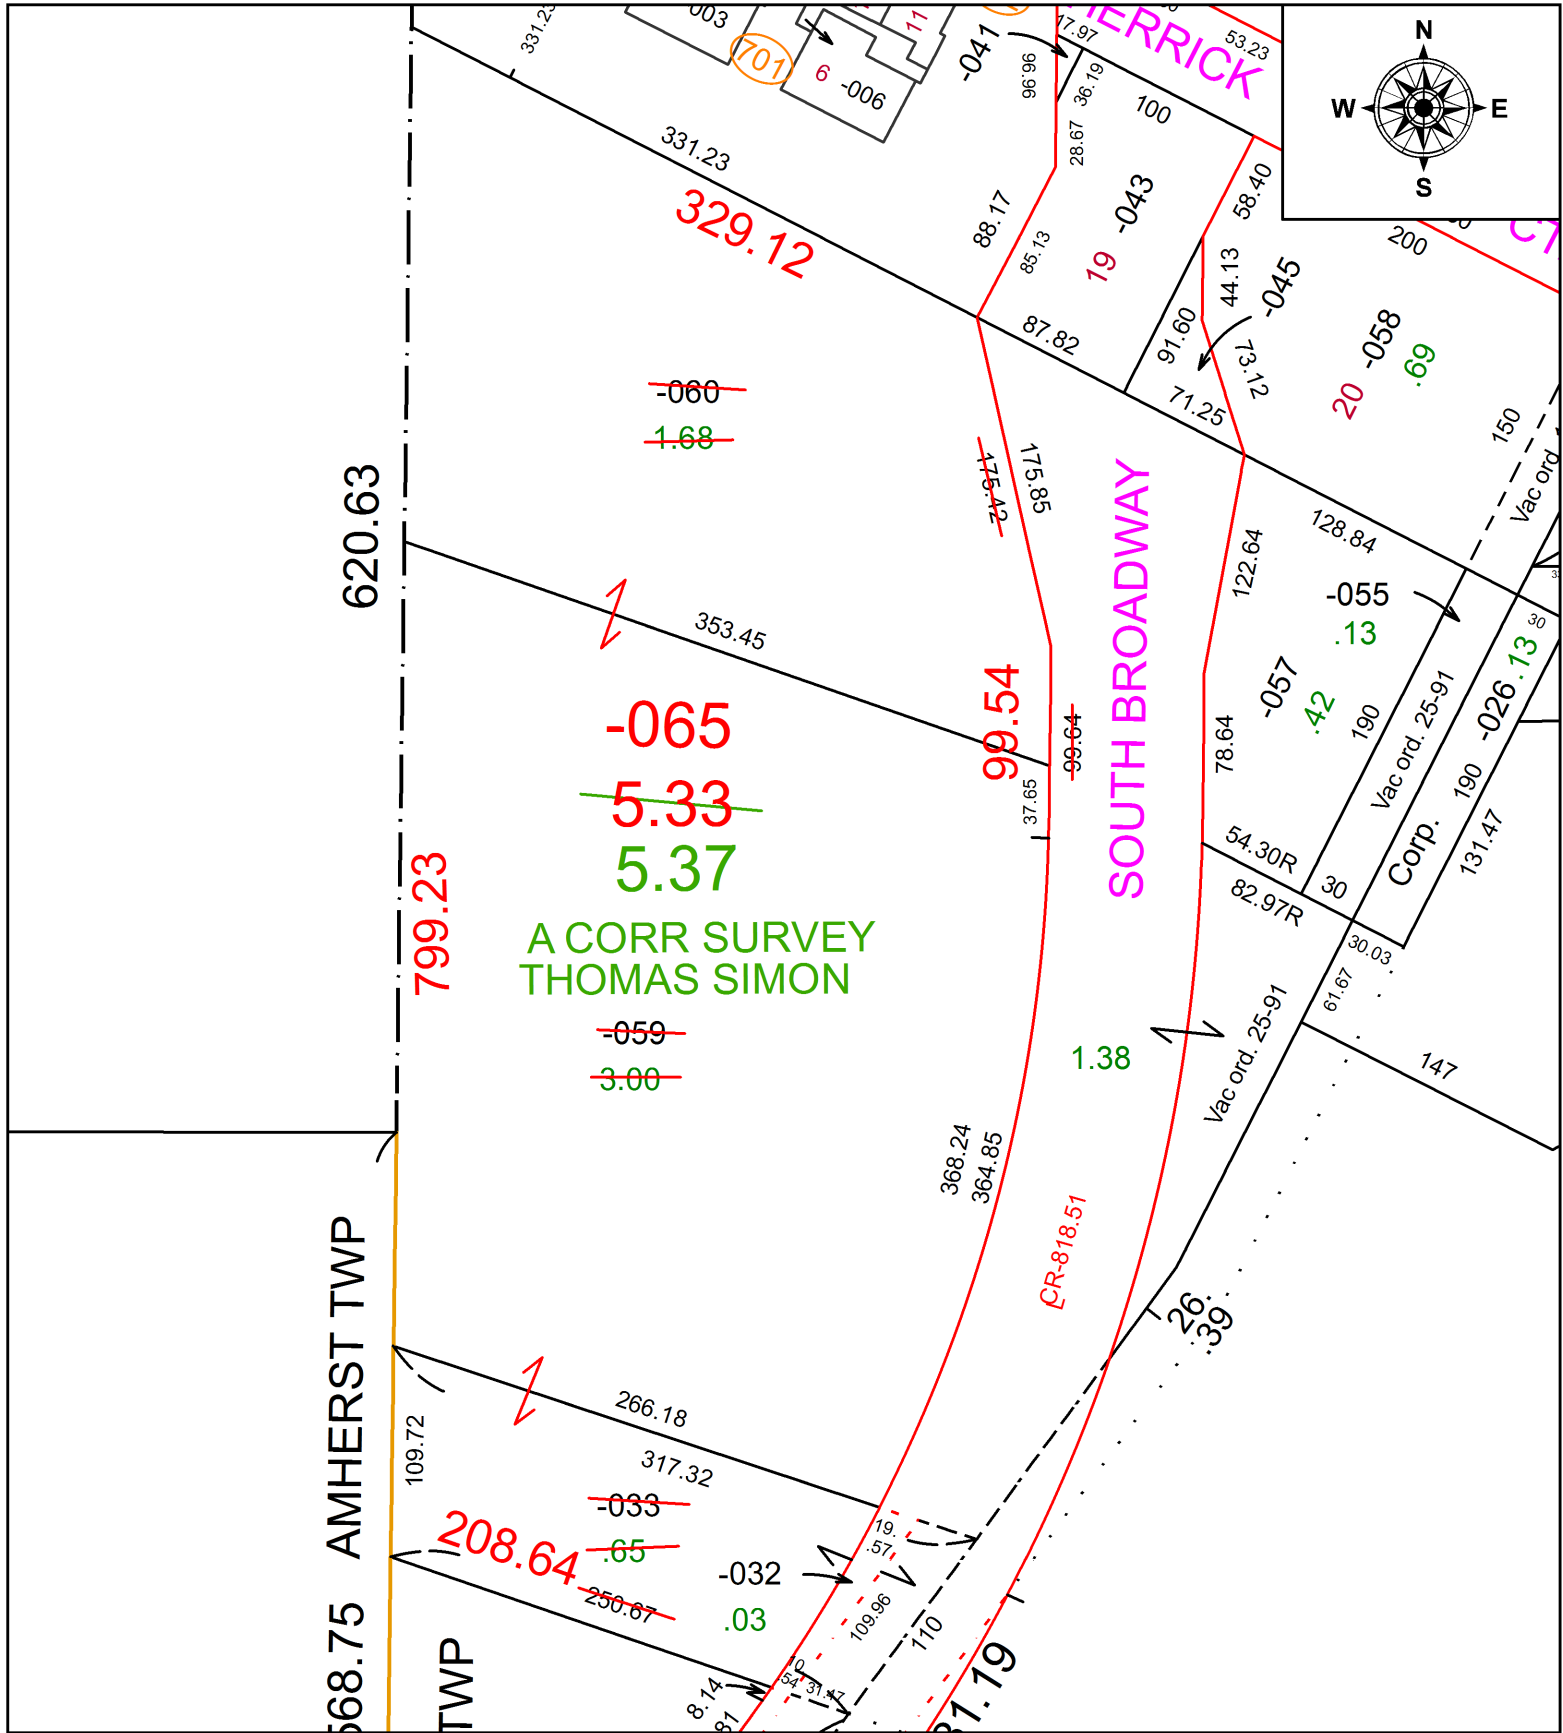

PARENT PARCEL: 06-21-001-101-059, -060, -033

CHILD PARCEL: 06-21-001-101-065

STARTING POINT: CENTERLINES OF OLD WEST RIDGE RD & MIDDLE RIDGE RD

16-03541

**SPLITS/DEEDS PROCESSED**  
 LORAIN COUNTY TAX MAP DEPARTMENT  
 226 MIDDLE AVE. ELYRIA, OH

SURVEYED BY: THOMAS SIMON  
 CLOSURE: 1:347458  
 MAP PAGE(S): 6-21  
 APPROVED BY: JAH DATE: 7/20/2016  
 SCALE: 1 in = 100 ft PRIOR INSTRUMENT: 20060178428