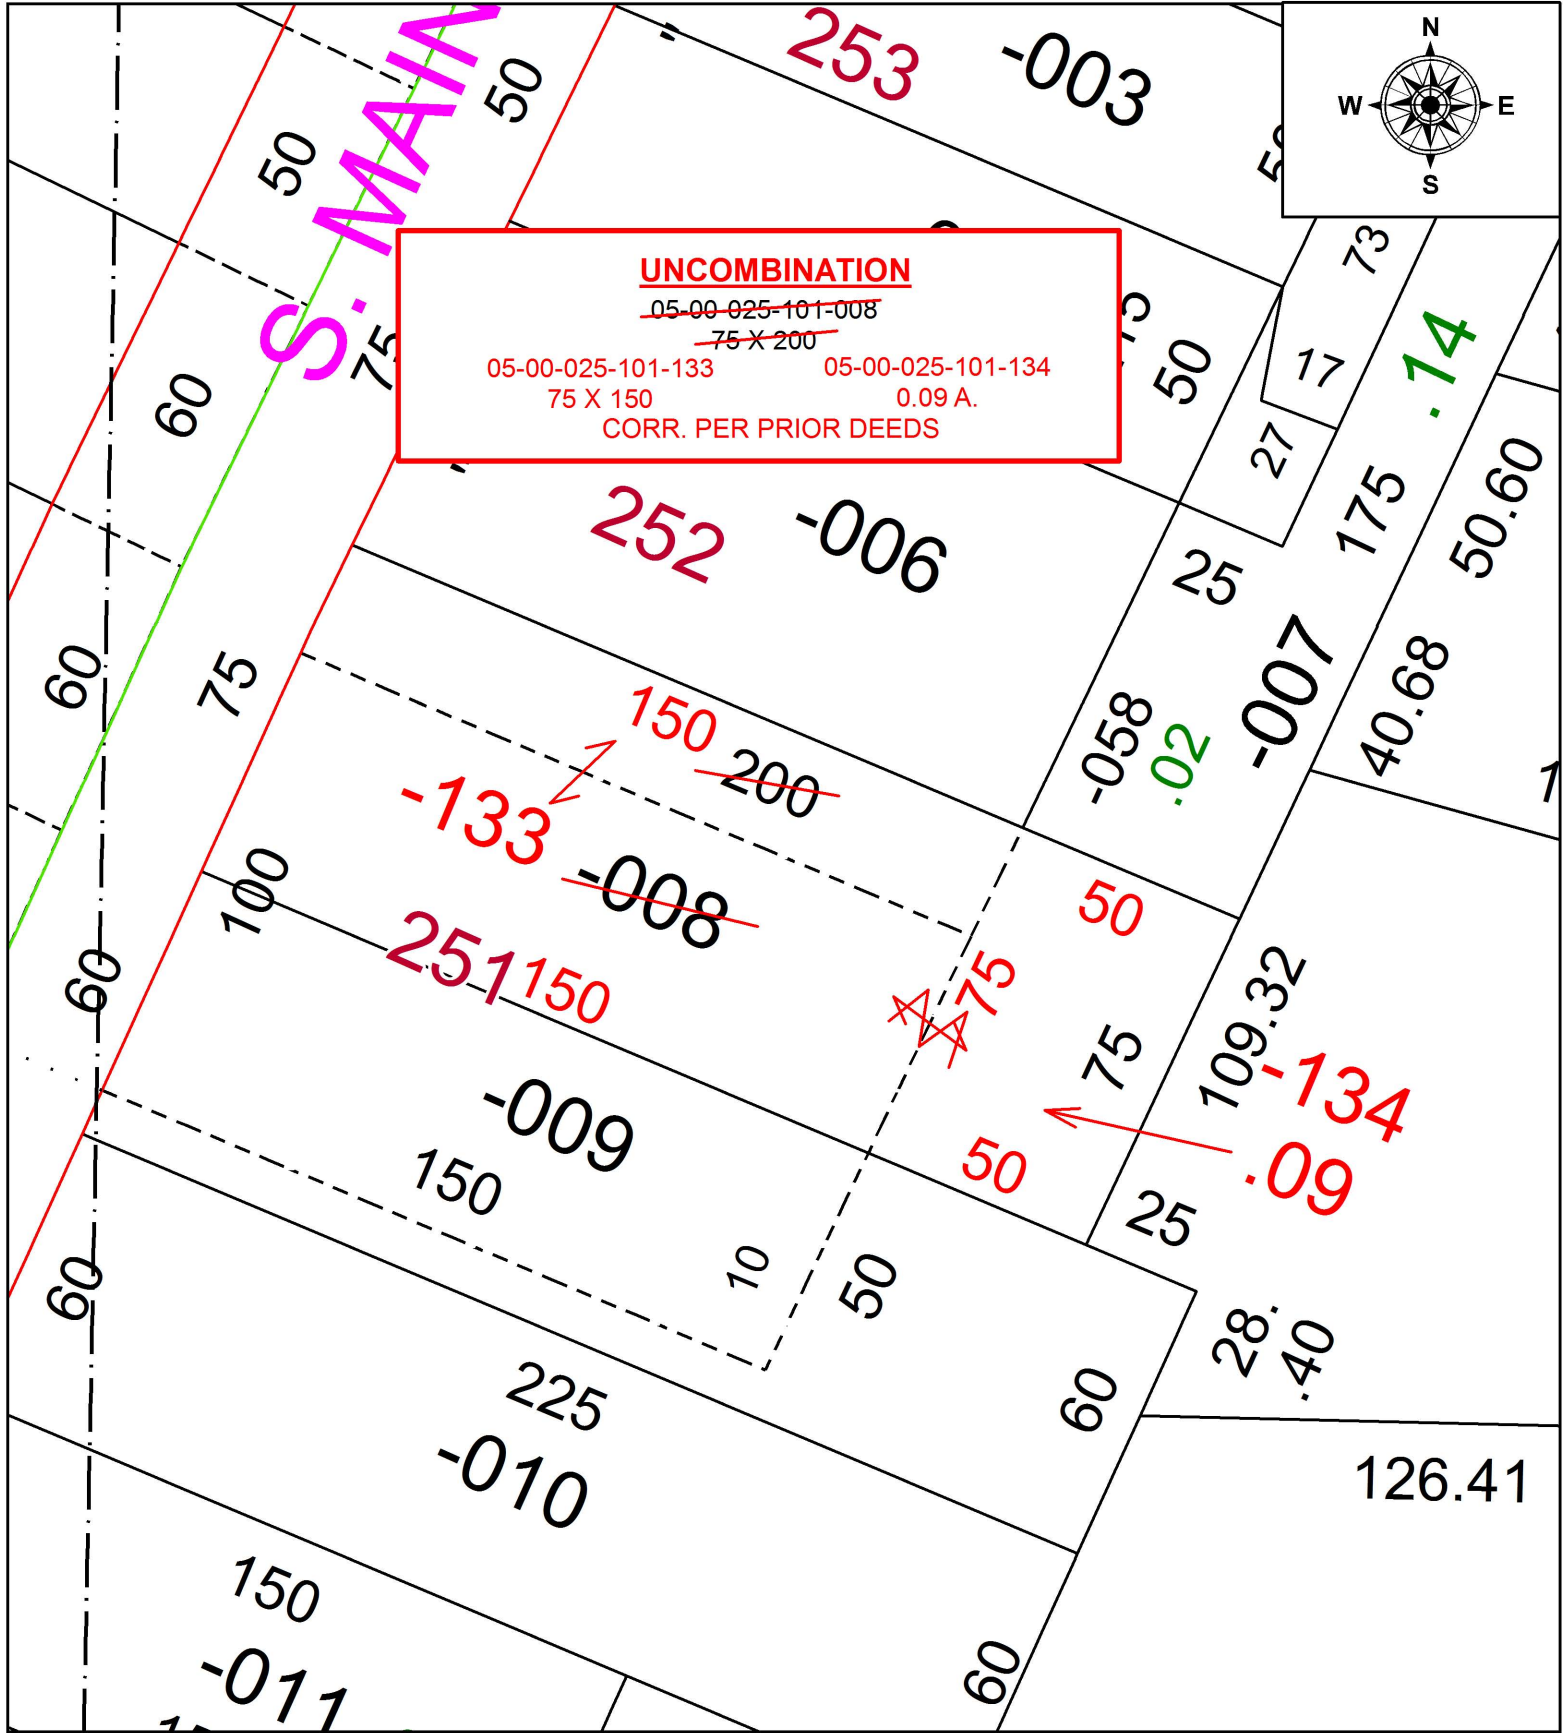

PARENT PARCEL: 05-00-025-101-008

CHILD PARCEL: 05-00-025-101-133, -134

STARTING POINT: NORTHWEST CORNER OF S/L 241

16-03540-U

**SPLITS/DEEDS PROCESSED**  
 LORAIN COUNTY TAX MAP DEPARTMENT  
 226 MIDDLE AVE. ELYRIA, OH

SURVEYED BY: N/A  
 CLOSURE: N/A  
 MAP PAGE(S): 5-00-025  
 APPROVED BY: RRM      DATE: 10-12-16  
 SCALE: 1" = 40'      PRIOR INSTRUMENT: 20040016407