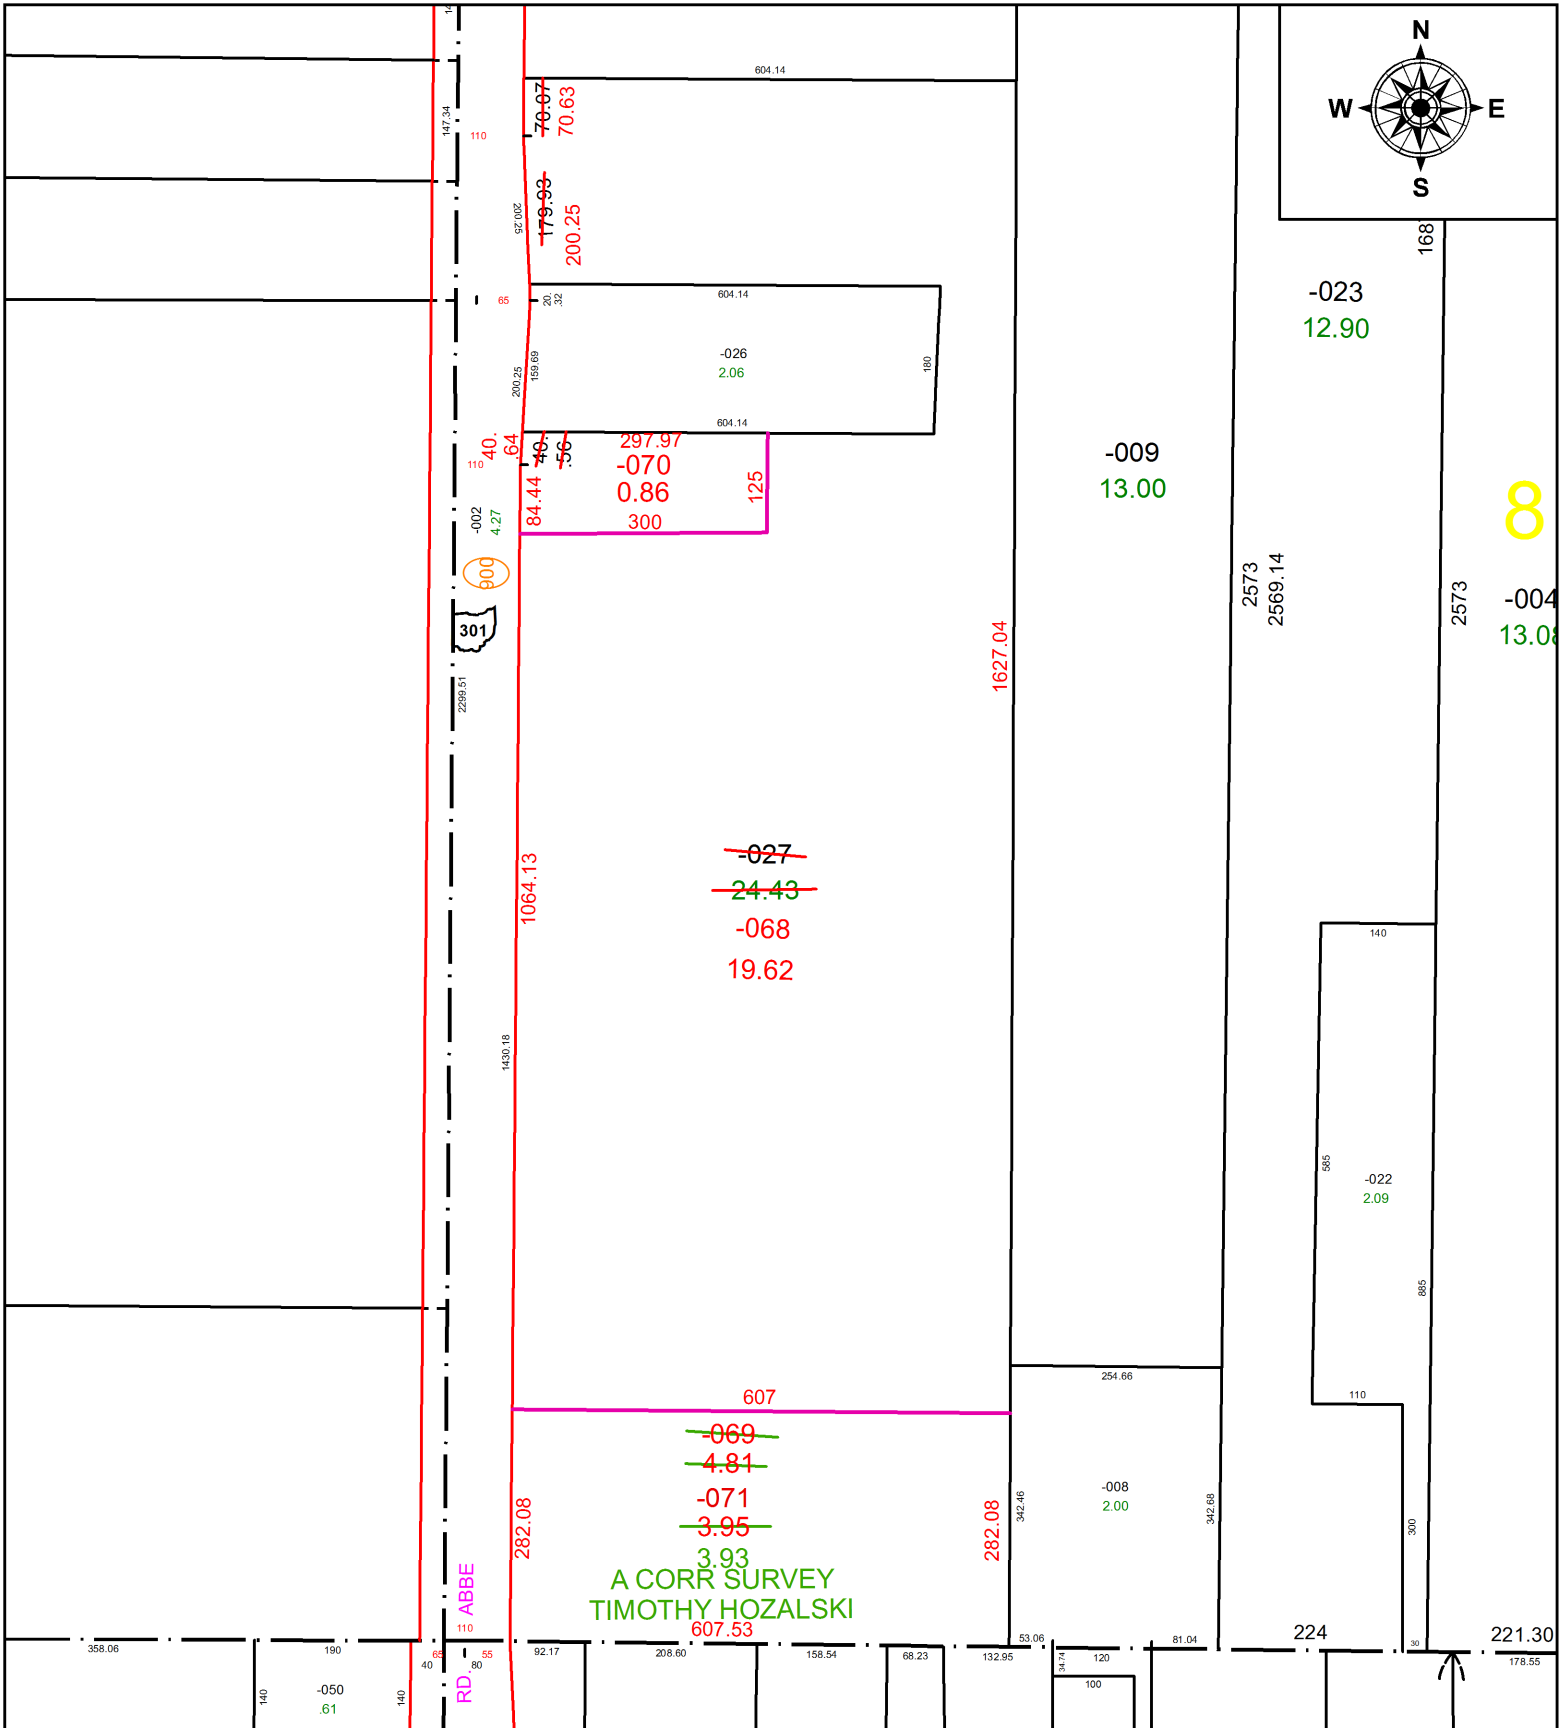

PARENT PARCEL: 03-00-008-000-027

CHILD PARCEL: 03-00-008-000-068 THRU -071

STARTING POINT: CENTERLINE OF ABBE RD & SOUTH LINE OF O.L. 8

16-03534

SPLITS/DEEDS PROCESSED
LORAIN COUNTY TAX MAP DEPARTMENT
226 MIDDLE AVE. ELYRIA, OH

SURVEYED BY:	TIMOTHY HOZALSKI		
CLOSURE:	1:691456		
MAP PAGE(S):	03-00-008		
APPROVED BY:	JAH	DATE:	7/6/2016
SCALE:	1 in = 233 ft	PRIOR INSTRUMENT:	20080269559