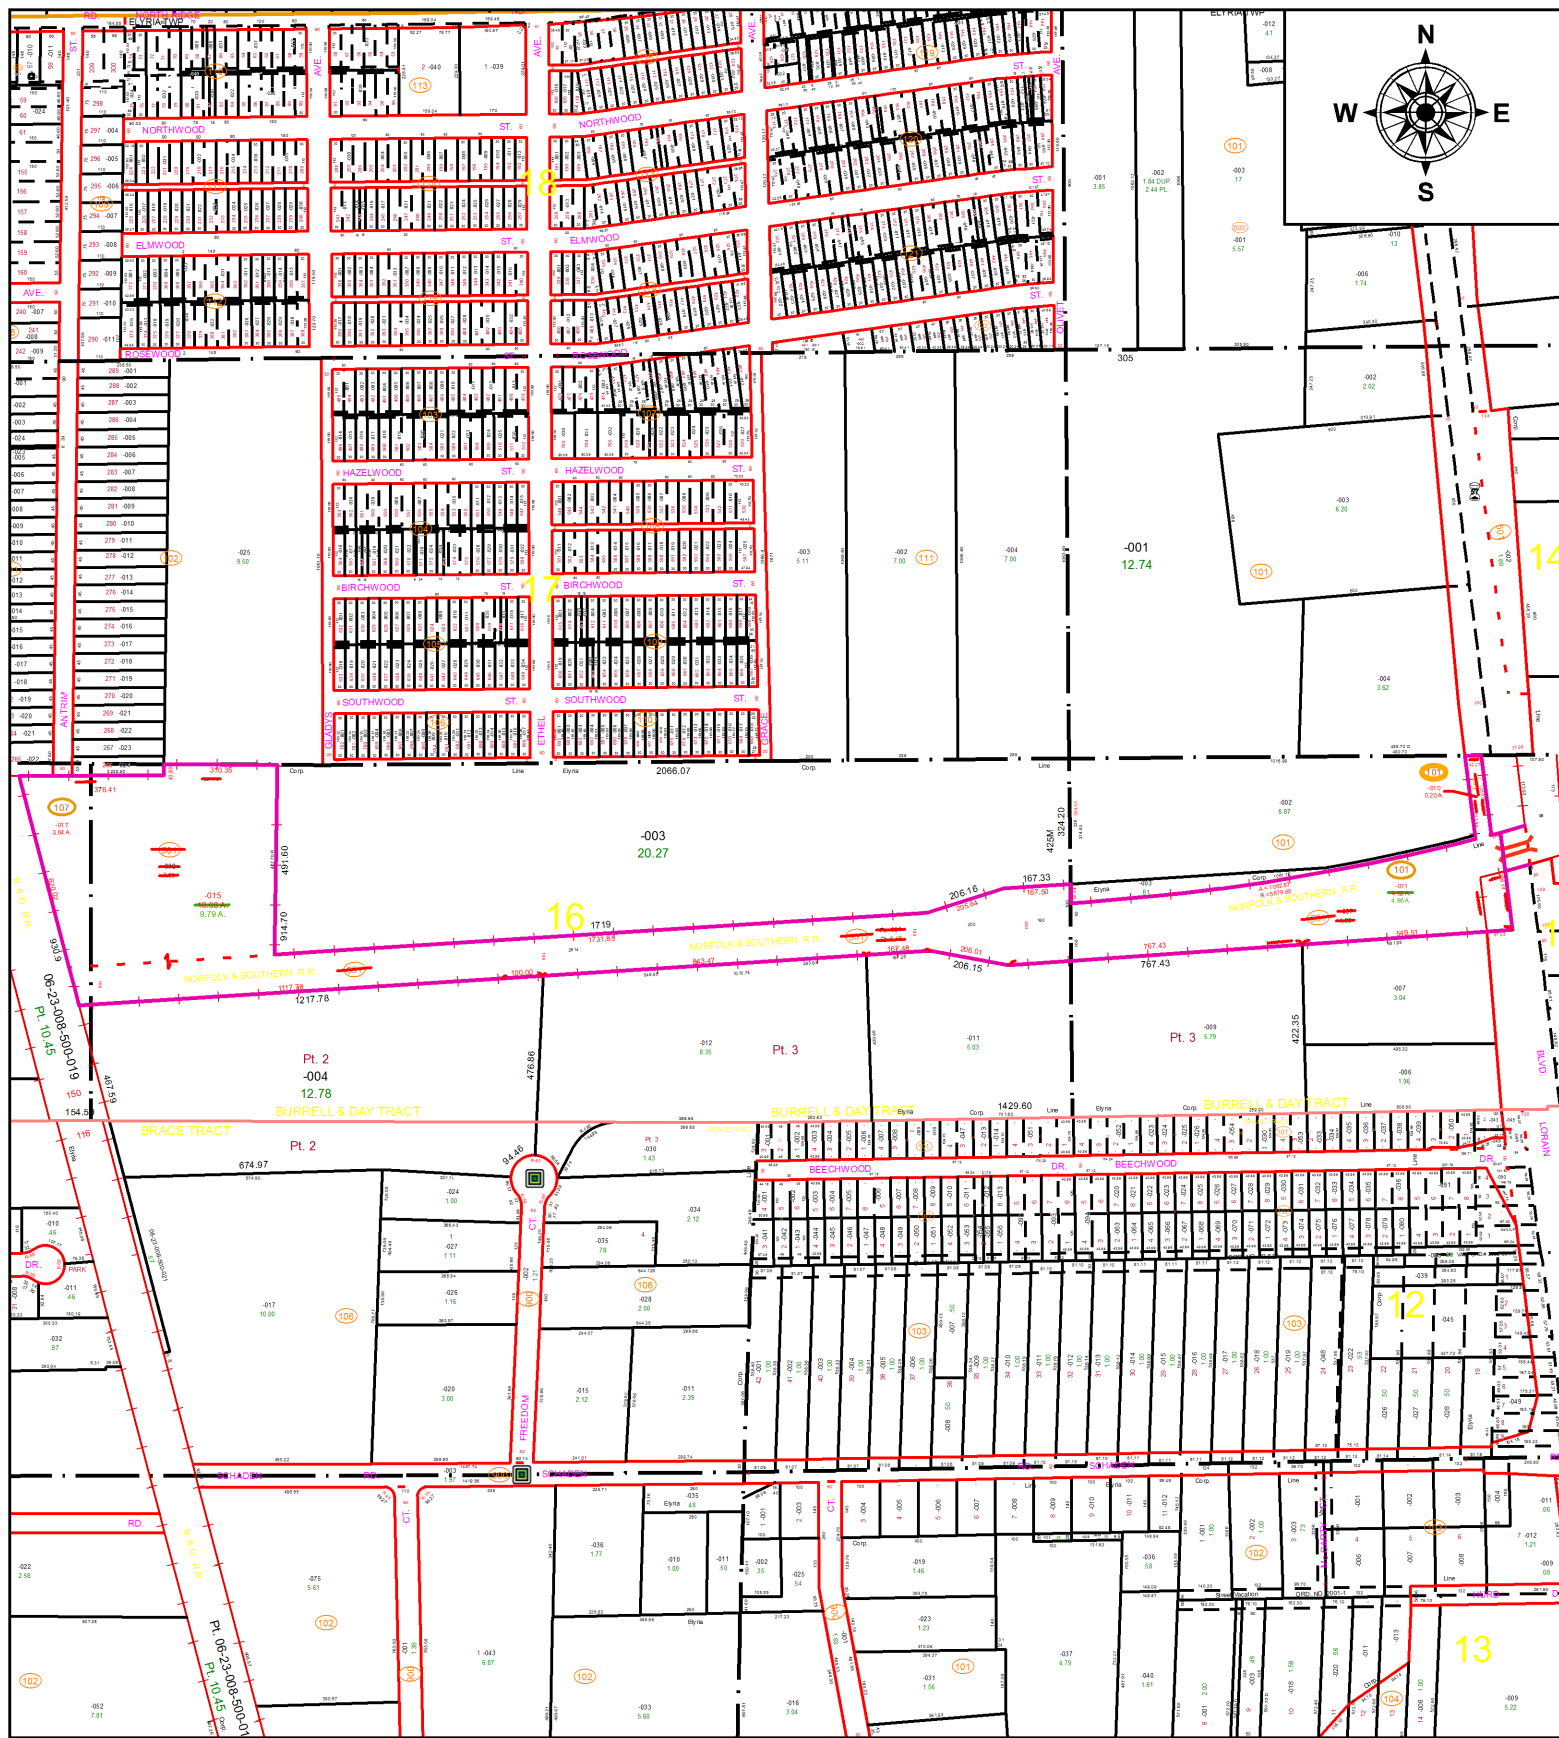

PARENT PARCEL: 06-22-015-501-005 & -007, & 06-22-016-501-001 & -002

CHILD PARCEL: 06-22-015-101-010 & -011, 06-22-016-000-015, & 06-22-020-107-017

STARTING POINT: 1/2" I.P. FOUND, N.E. CORNER OF O.L. 16 IN BURRELL & DAY TRACT

16-03531

**SPLITS/DEEDS PROCESSED**  
 LORAIN COUNTY TAX MAP DEPARTMENT  
 226 MIDDLE AVE. ELYRIA, OH

**SURVEYED BY:** LELAND B. DILLWORTH  
**CLOSURE:** 1: 10,000  
**MAP PAGE(S):** 06-22-015, -016, -020  
**APPROVED BY:** TJS **DATE:** 7/1/16  
**SCALE:** 1" = 500 **PRIOR INSTRUMENT:** DV 1313/819