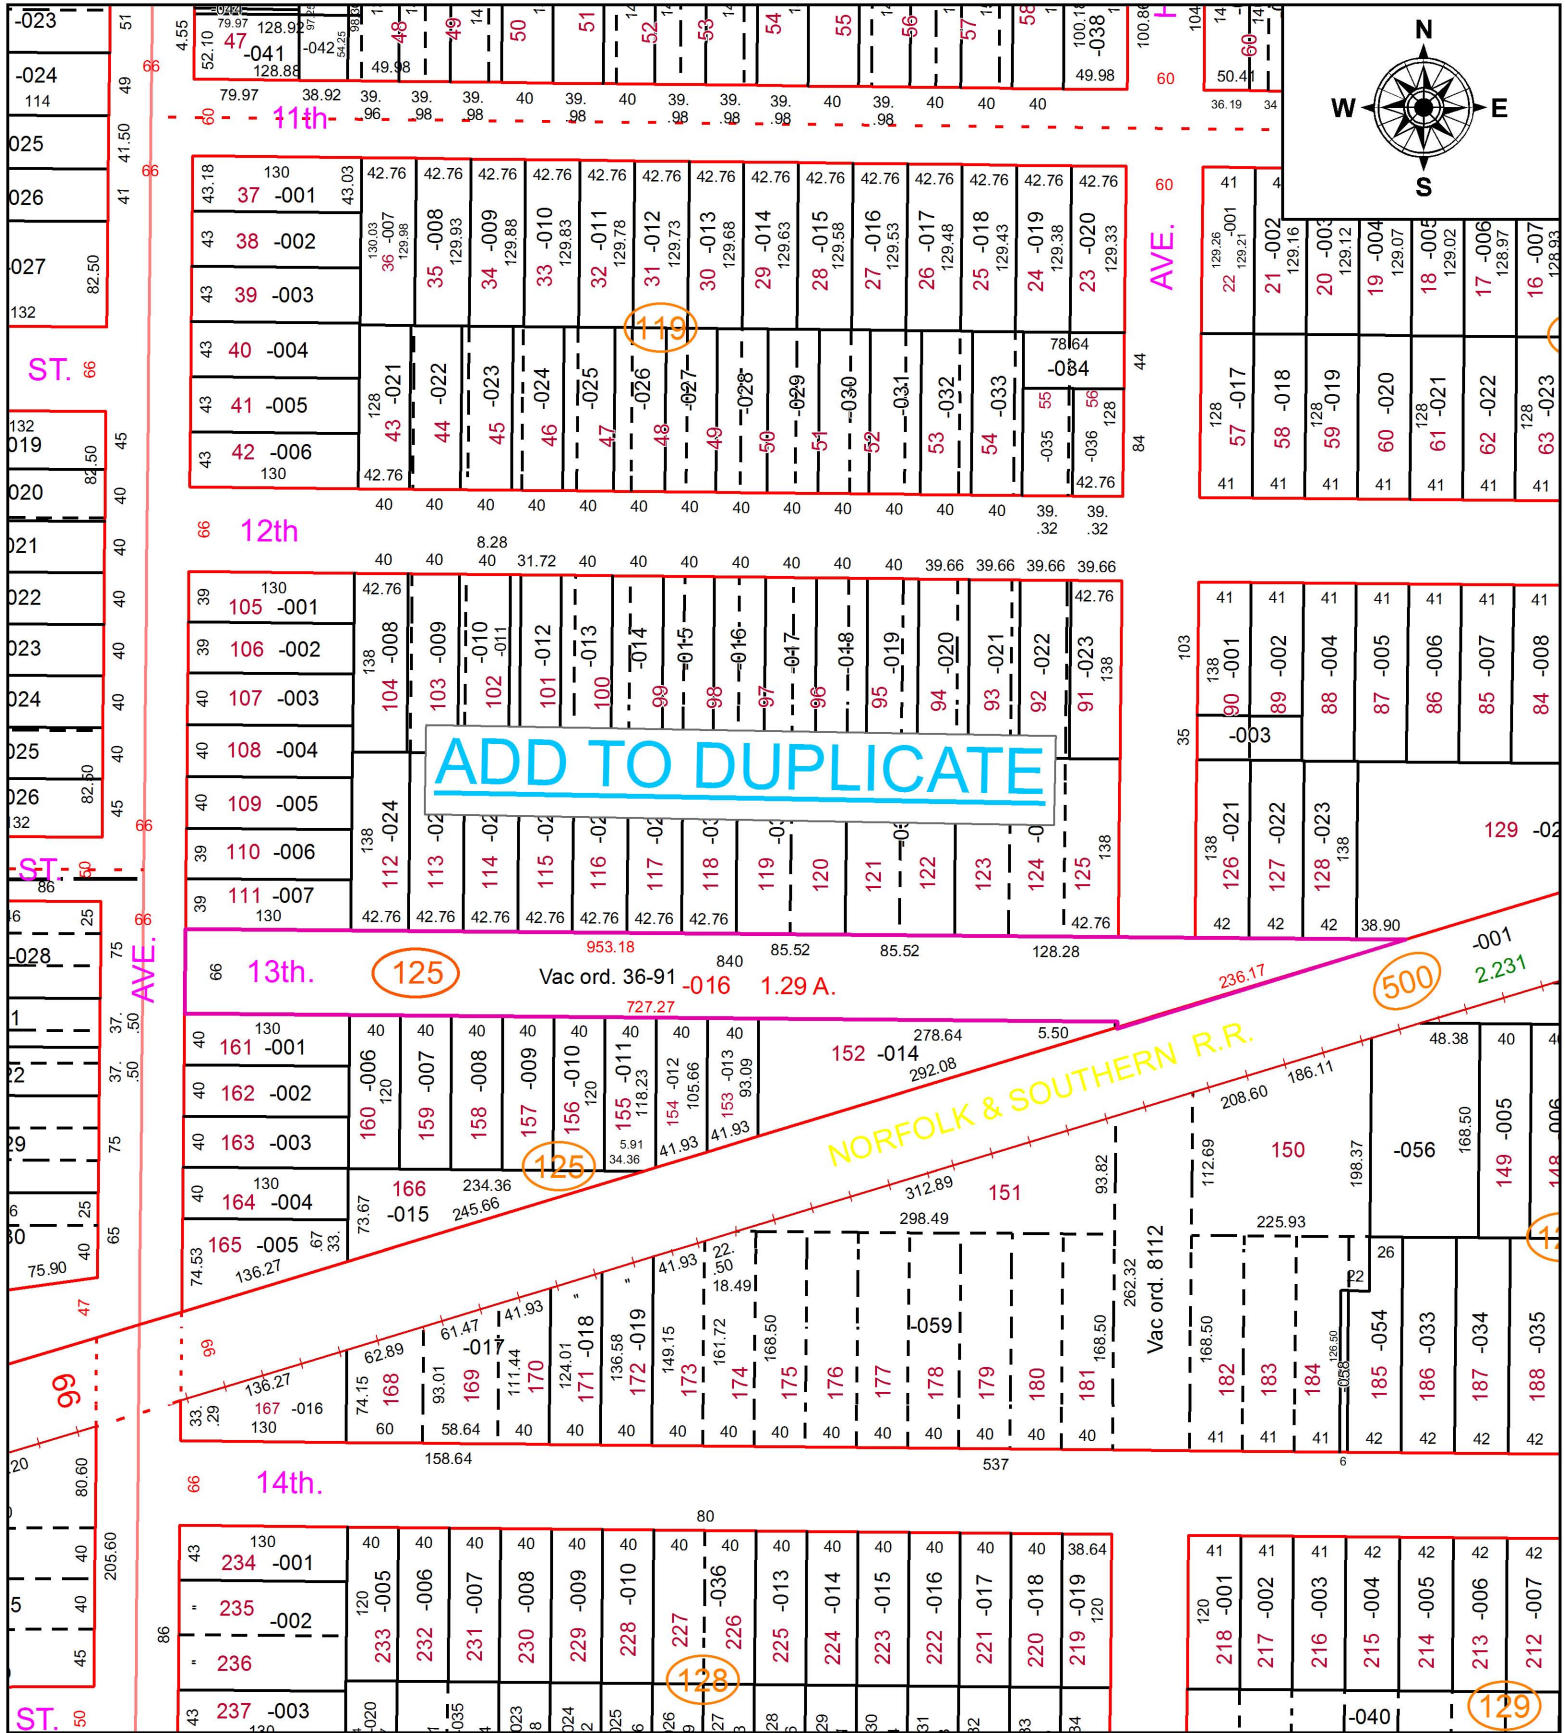

PARENT PARCEL: ADD TO DUPLICATE

CHILD PARCEL: 02-01-006-125-016

16-03528-C

STARTING POINT: VACATED 13TH ST. PER ORD. #36-91 RECORDED IN O.R. 411 PG. 256

ADD TO DUPLICATE

NORFOLK & SOUTHERN R.R.

**SPLITS/DEEDS PROCESSED**  
 LORAIN COUNTY TAX MAP DEPARTMENT  
 226 MIDDLE AVE. ELYRIA, OH

SURVEYED BY: NA  
 CLOSURE: NA  
 MAP PAGE(S): 02-01-006  
 APPROVED BY: TJS DATE: 9/23/16  
 SCALE: 1" = 150 PRIOR INSTRUMENT: OR. 411/256