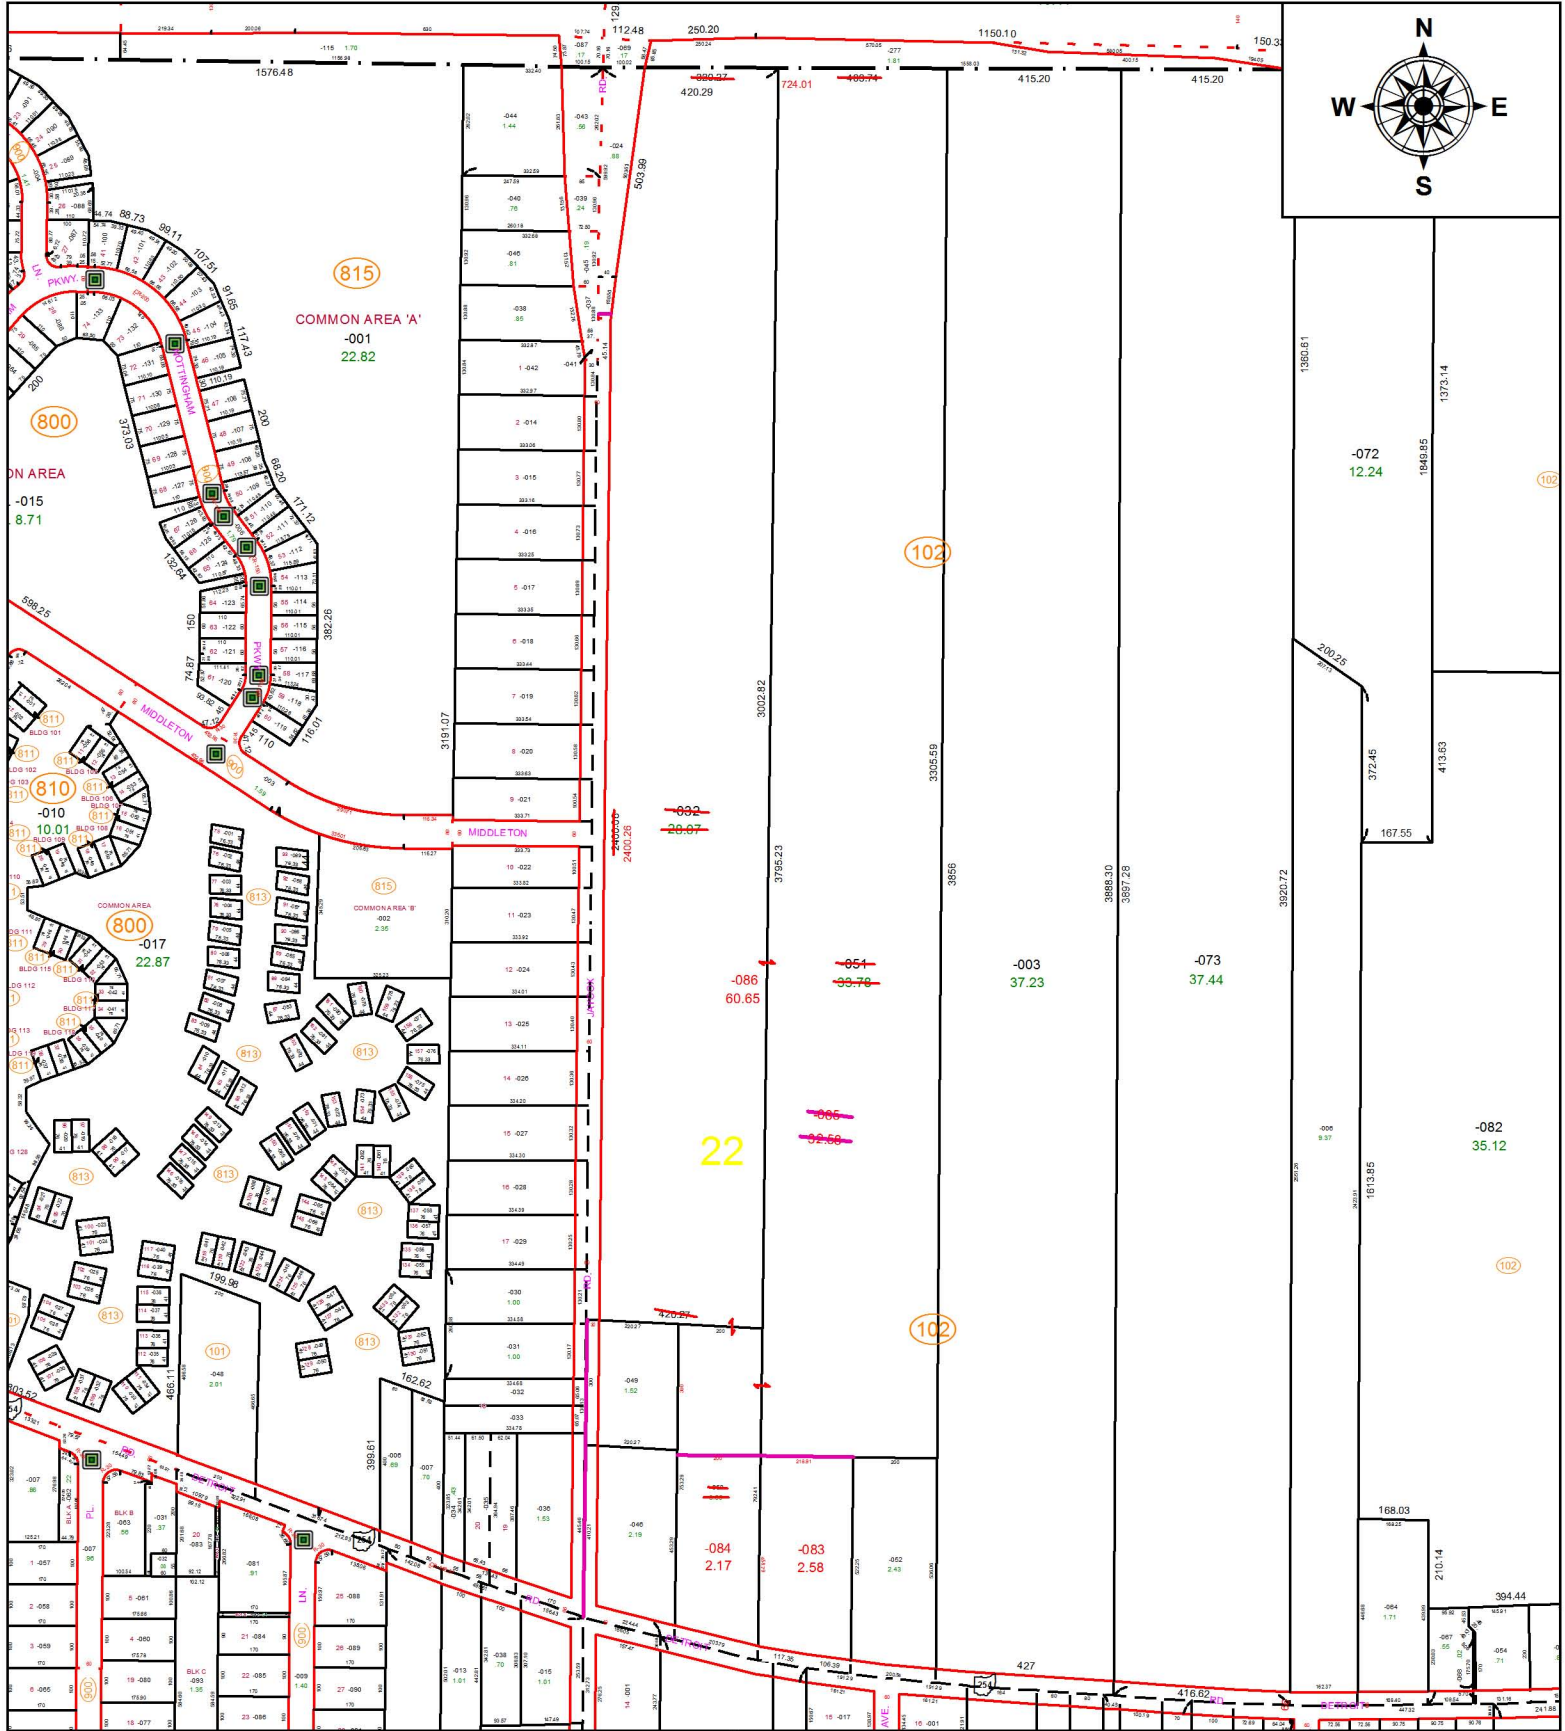

PARENT PARCEL: 04-00-022-102-051, -050, -032

CHILD PARCEL: 04-00-022-102-083 THRU -086

STARTING POINT: CENTERLINE OF DETROIT RD & JAYCOX RD

16-03522

SPLITS/DEEDS PROCESSED
 LORAIN COUNTY TAX MAP DEPARTMENT
 226 MIDDLE AVE. ELYRIA, OH

SURVEYED BY: ALEX EVAN MARKS
CLOSURE: 1:218690
MAP PAGE(S): 04-00-022
APPROVED BY: JAH **DATE:** 6-1-2016
SCALE: 1 in = 458 ft **PRIOR INSTRUMENT:** 20120436197