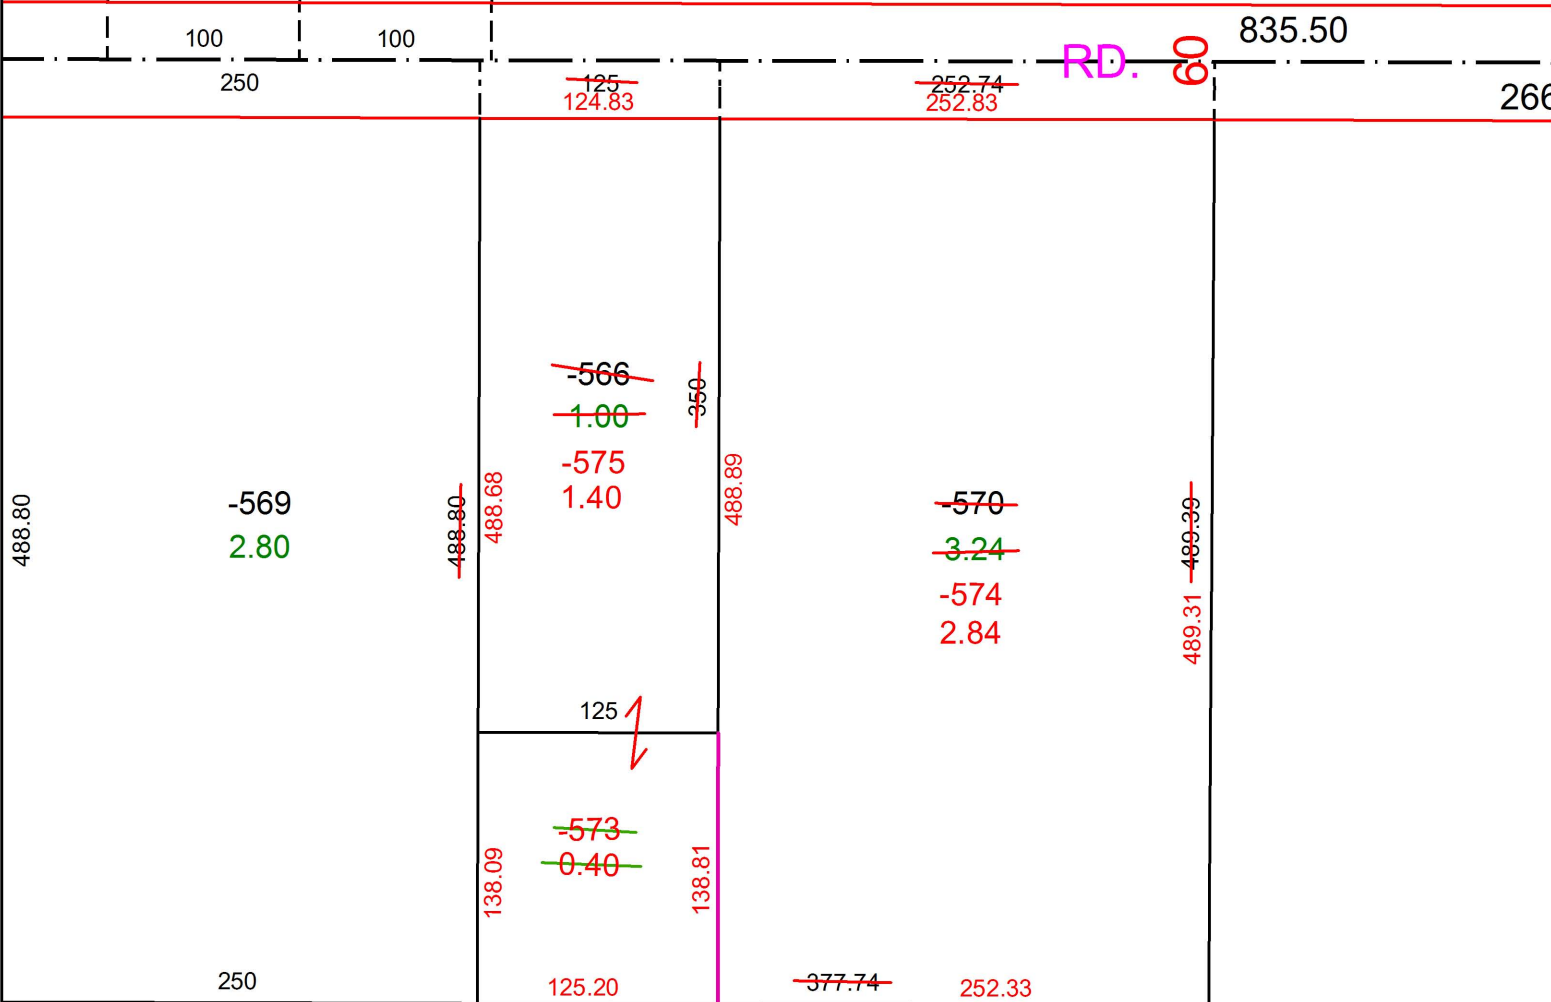

PARENT PARCEL: 04-00-013-000-570, -566

CHILD PARCEL: 04-00-013-000-573 THRU -575

STARTING POINT: CENTERLINE OF RIEGELSBERGER RD & O.L.13

16-03510

200

**SPLITS/DEEDS PROCESSED**  
 LORAIN COUNTY TAX MAP DEPARTMENT  
 226 MIDDLE AVE. ELYRIA, OH

SURVEYED BY: MICHAEL SPELLACY  
 CLOSURE: 1:175209  
 MAP PAGE(S): 04-00-13  
 APPROVED BY: JAH DATE: 4/28/2016  
 SCALE: 1 in = 100 ft PRIOR INSTRUMENT: 20080250993