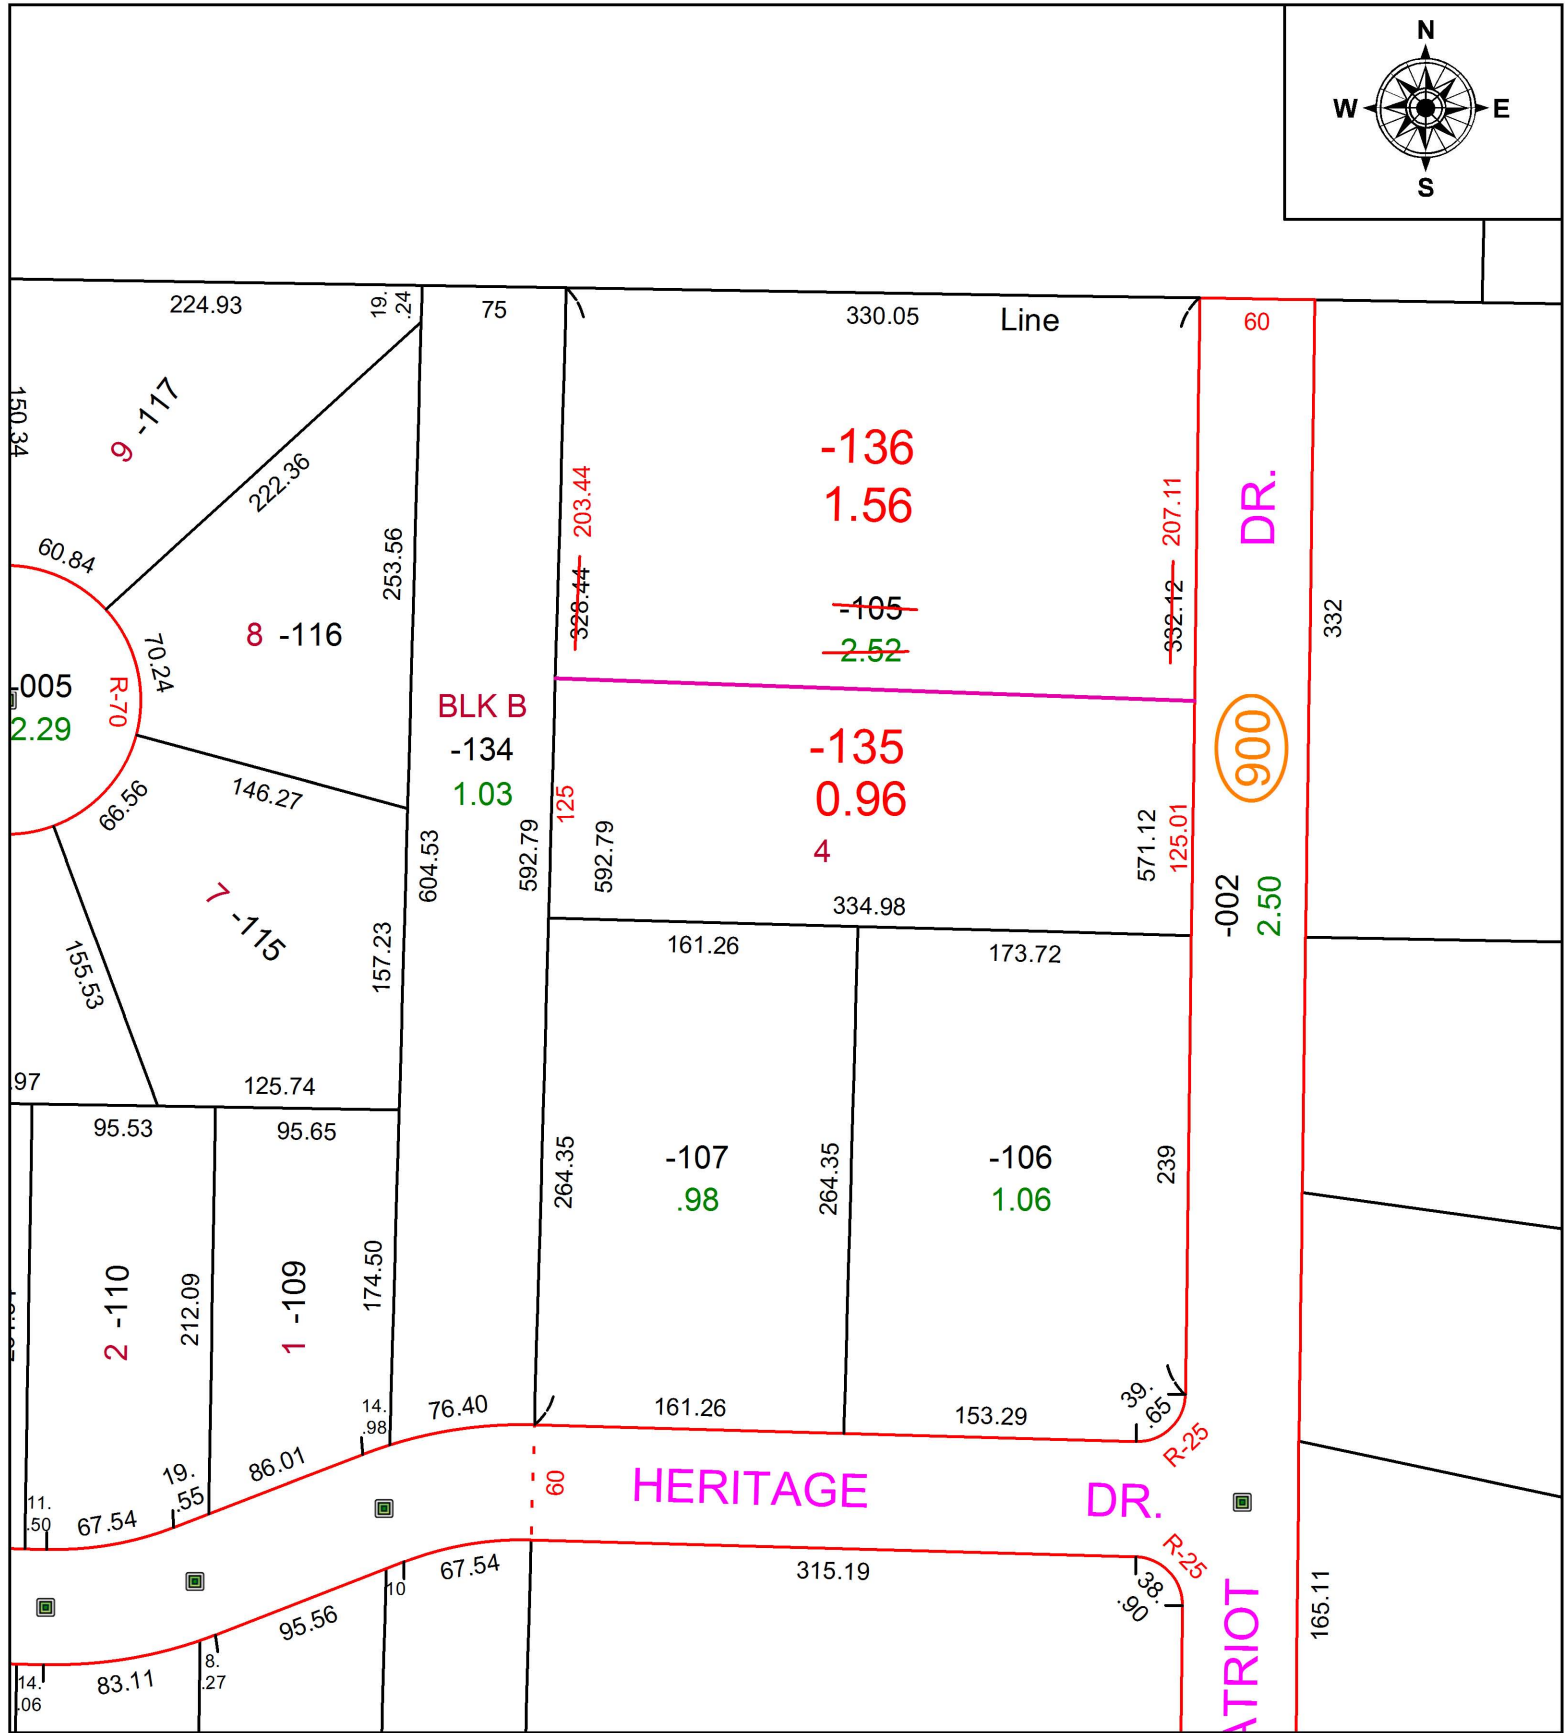

PARENT PARCEL: 18-00-029-000-105

CHILD PARCEL: 18-00-029-000-135, -136

STARTING POINT: INTERSECTION OF CENTERLINE OF HERITAGE DR & PATRIOT DR

16-03509

SPLITS/DEEDS PROCESSED
LORAIN COUNTY TAX MAP DEPARTMENT
226 MIDDLE AVE. ELYRIA, OH

SURVEYED BY: AMY KELLY
CLOSURE: 1:187669
MAP PAGE(S): 18-00-029
APPROVED BY: JAH DATE: 04-21-2016
SCALE: 1 in = 100 ft PRIOR INSTRUMENT: 20060166235