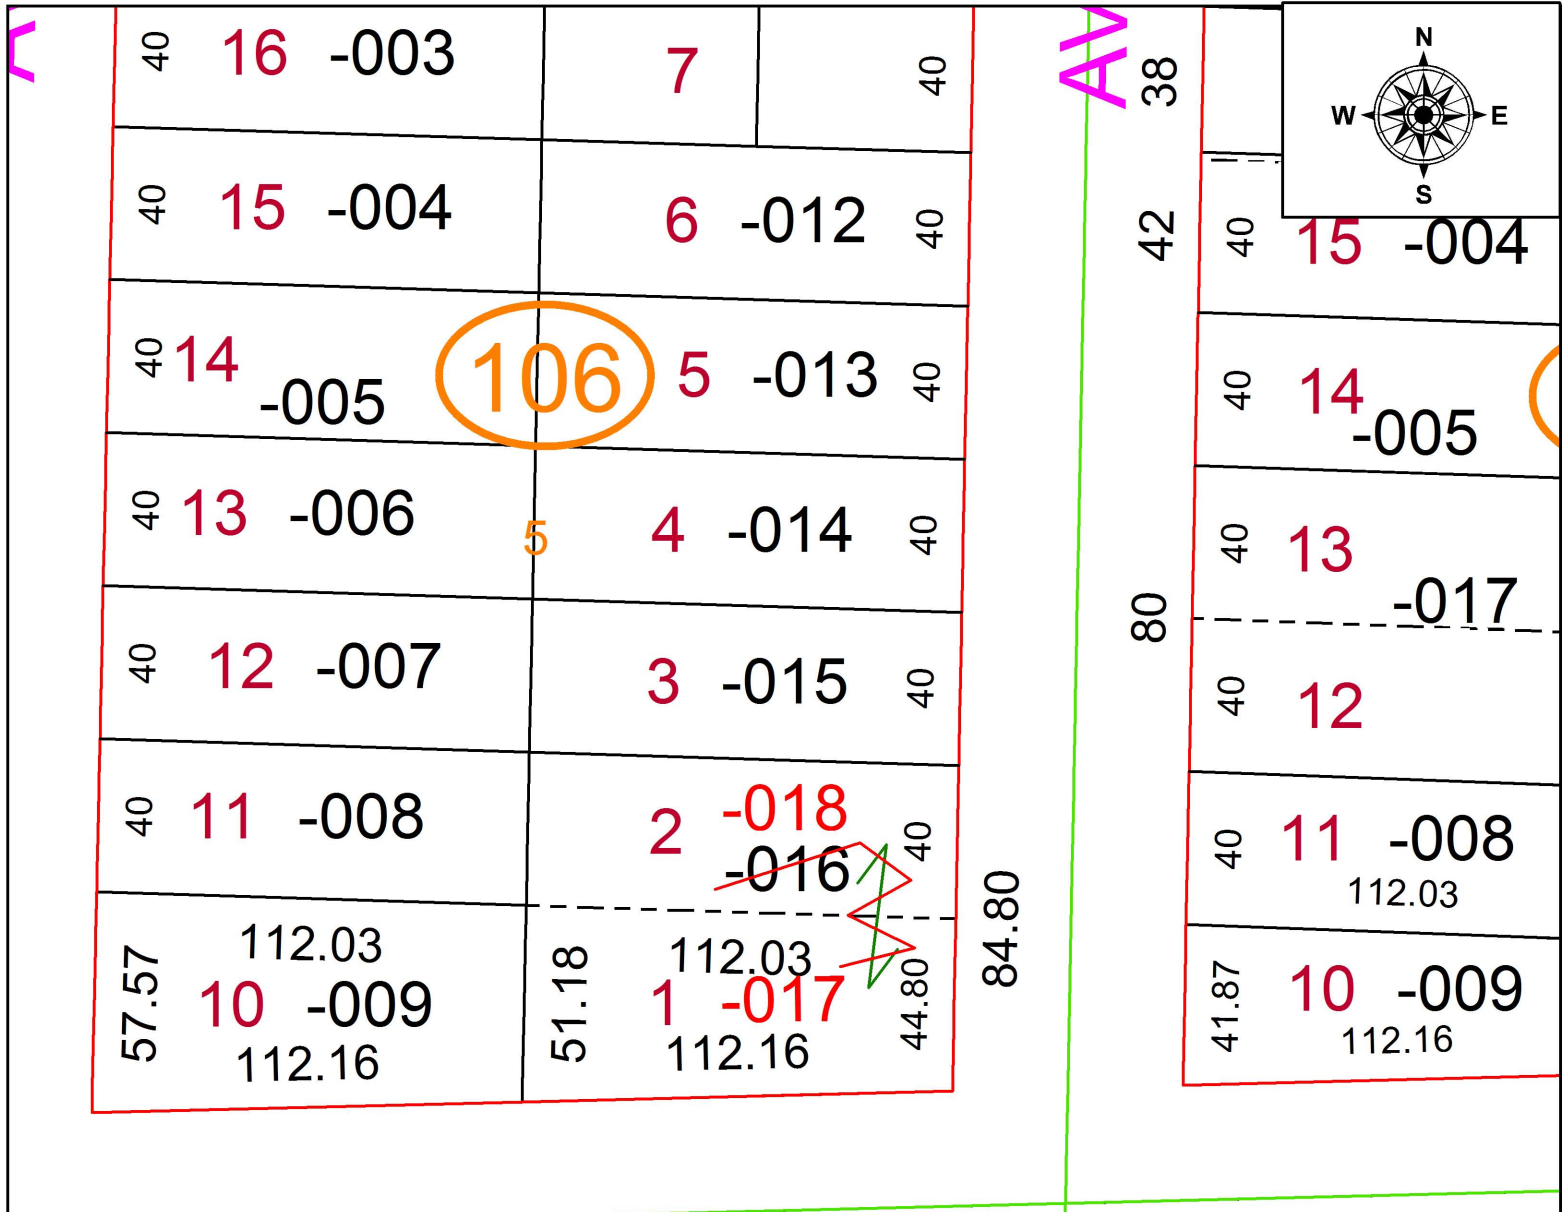

PARENT PARCEL: 03-00-103-106-016

CHILD PARCEL: 03-00-103-106-017, -018

STARTING POINT: S/L'S 1 & 2 IN BLOCK 5 OF CITY VIEW ALLOTMENT

16-03508-U

UNCOMBINATION
~~03-00-103-106-016~~
~~84.80 X 112~~
 03-00-103-106-017 03-00-103-106-018
 44.80 X 112.16 40 X 112.03

SPLITS/DEEDS PROCESSED
 LORAIN COUNTY TAX MAP DEPARTMENT
 226 MIDDLE AVE. ELYRIA, OH

SURVEYED BY: _____ N/A
 CLOSURE: _____ N/A
 MAP PAGE(S): _____ 3-00-103
 APPROVED BY: _____ RRM DATE: _____ 8-29-16
 SCALE: _____ 1" = 50 PRIOR INSTRUMENT: _____ 20120416201