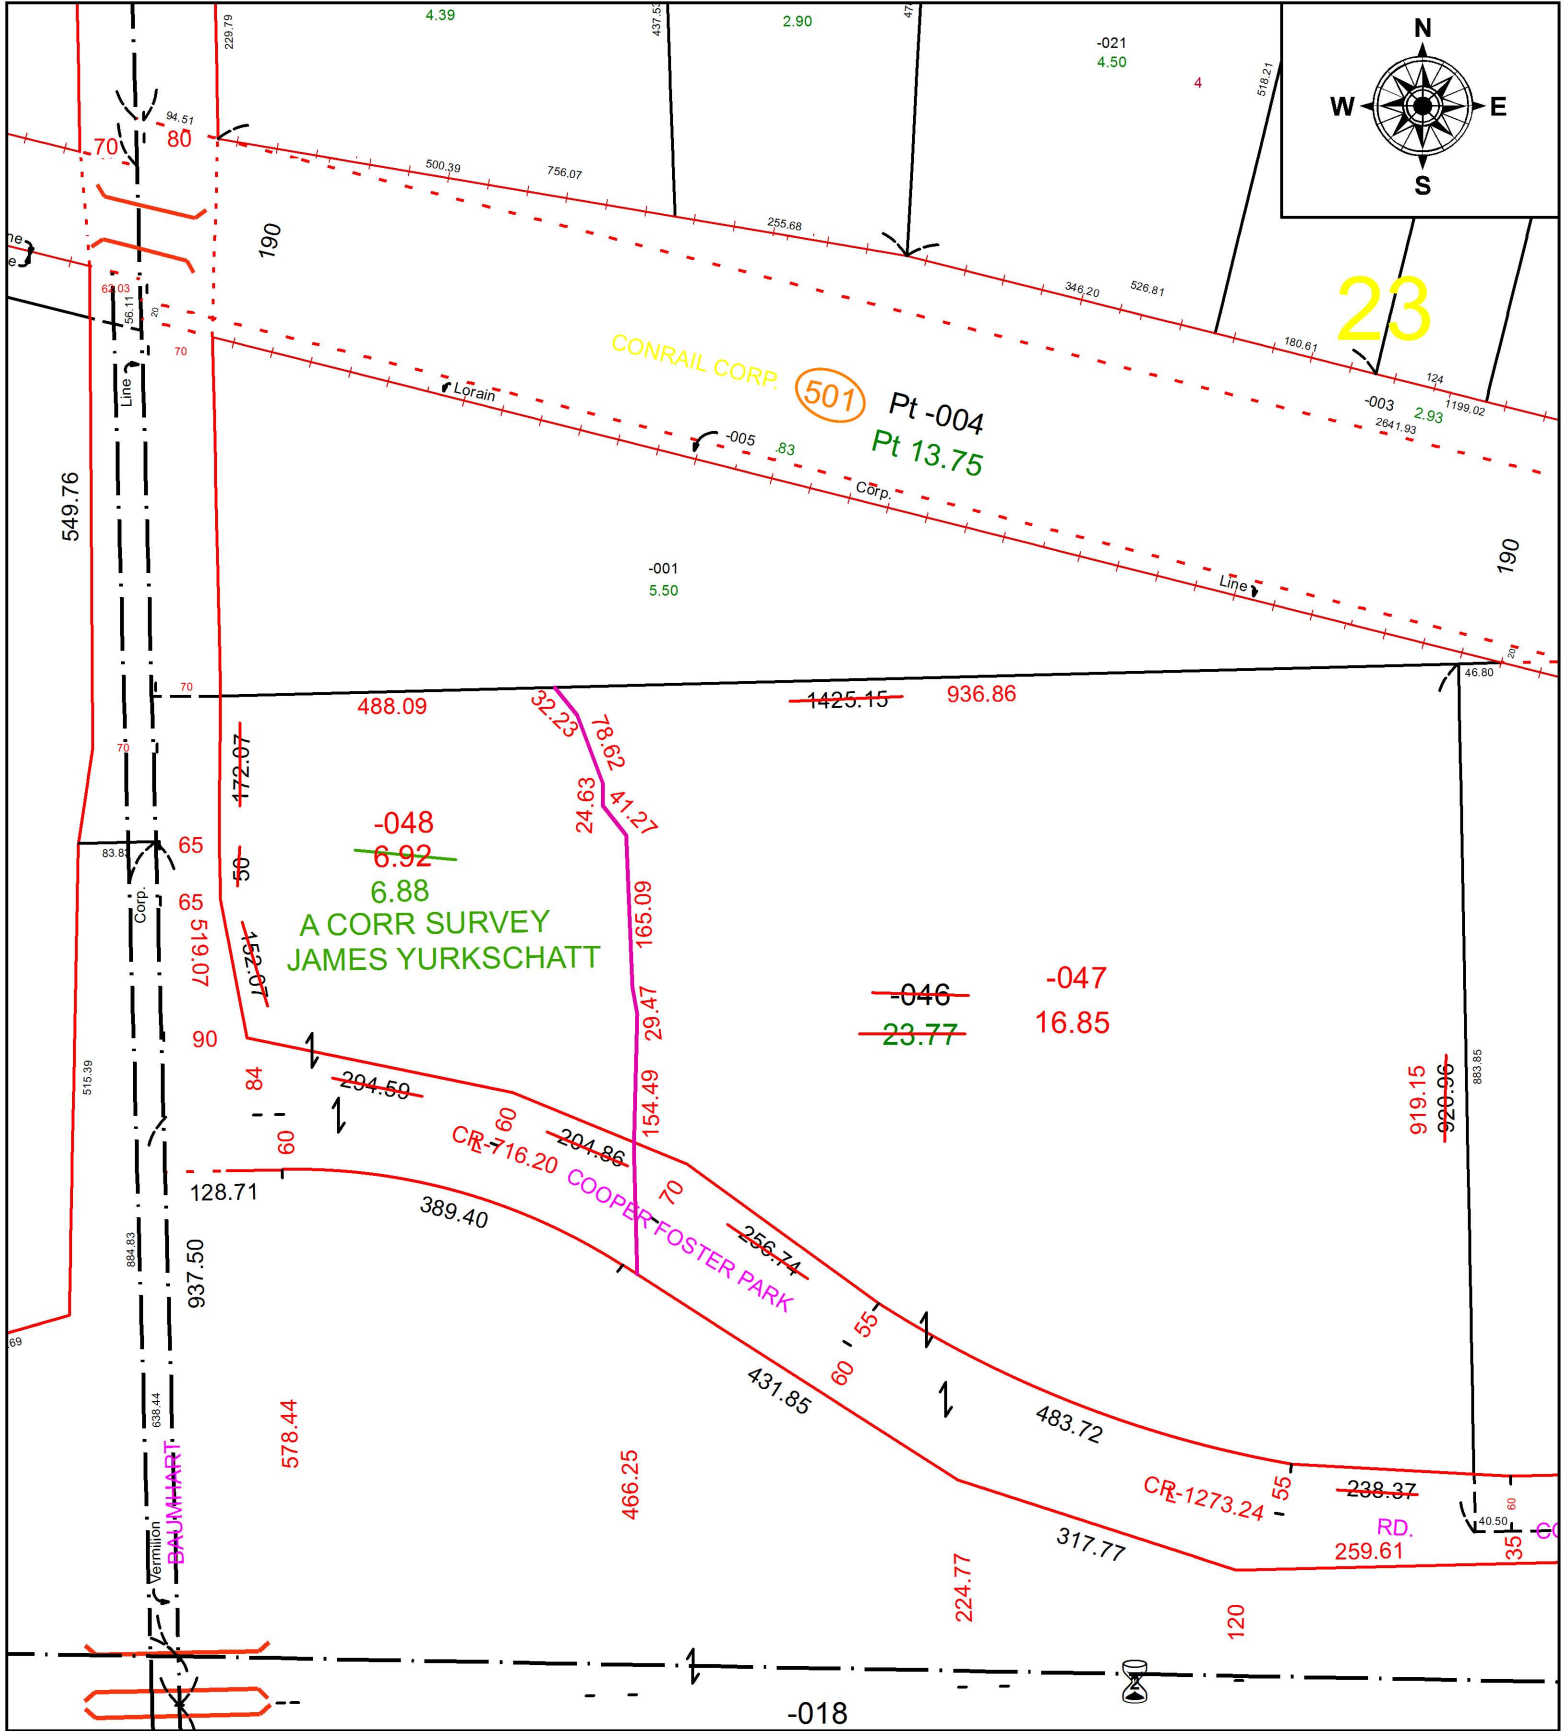

PARENT PARCEL: 01-00-023-000-046

CHILD PARCEL: 01-00-023-000-047, -048

STARTING POINT: CENTERLINE OF BAUMART RD & O.L. 23

16-03506

**SPLITS/DEEDS PROCESSED**  
 LORAIN COUNTY TAX MAP DEPARTMENT  
 226 MIDDLE AVE. ELYRIA, OH

**SURVEYED BY:** JAMES YURKSCHATT  
**CLOSURE:** 1:370236  
**MAP PAGE(S):** 01-00-023  
**APPROVED BY:** JAH **DATE:** 04-08-2016  
**SCALE:** 1 in = 208 ft **PRIOR INSTRUMENT:** 19990619990