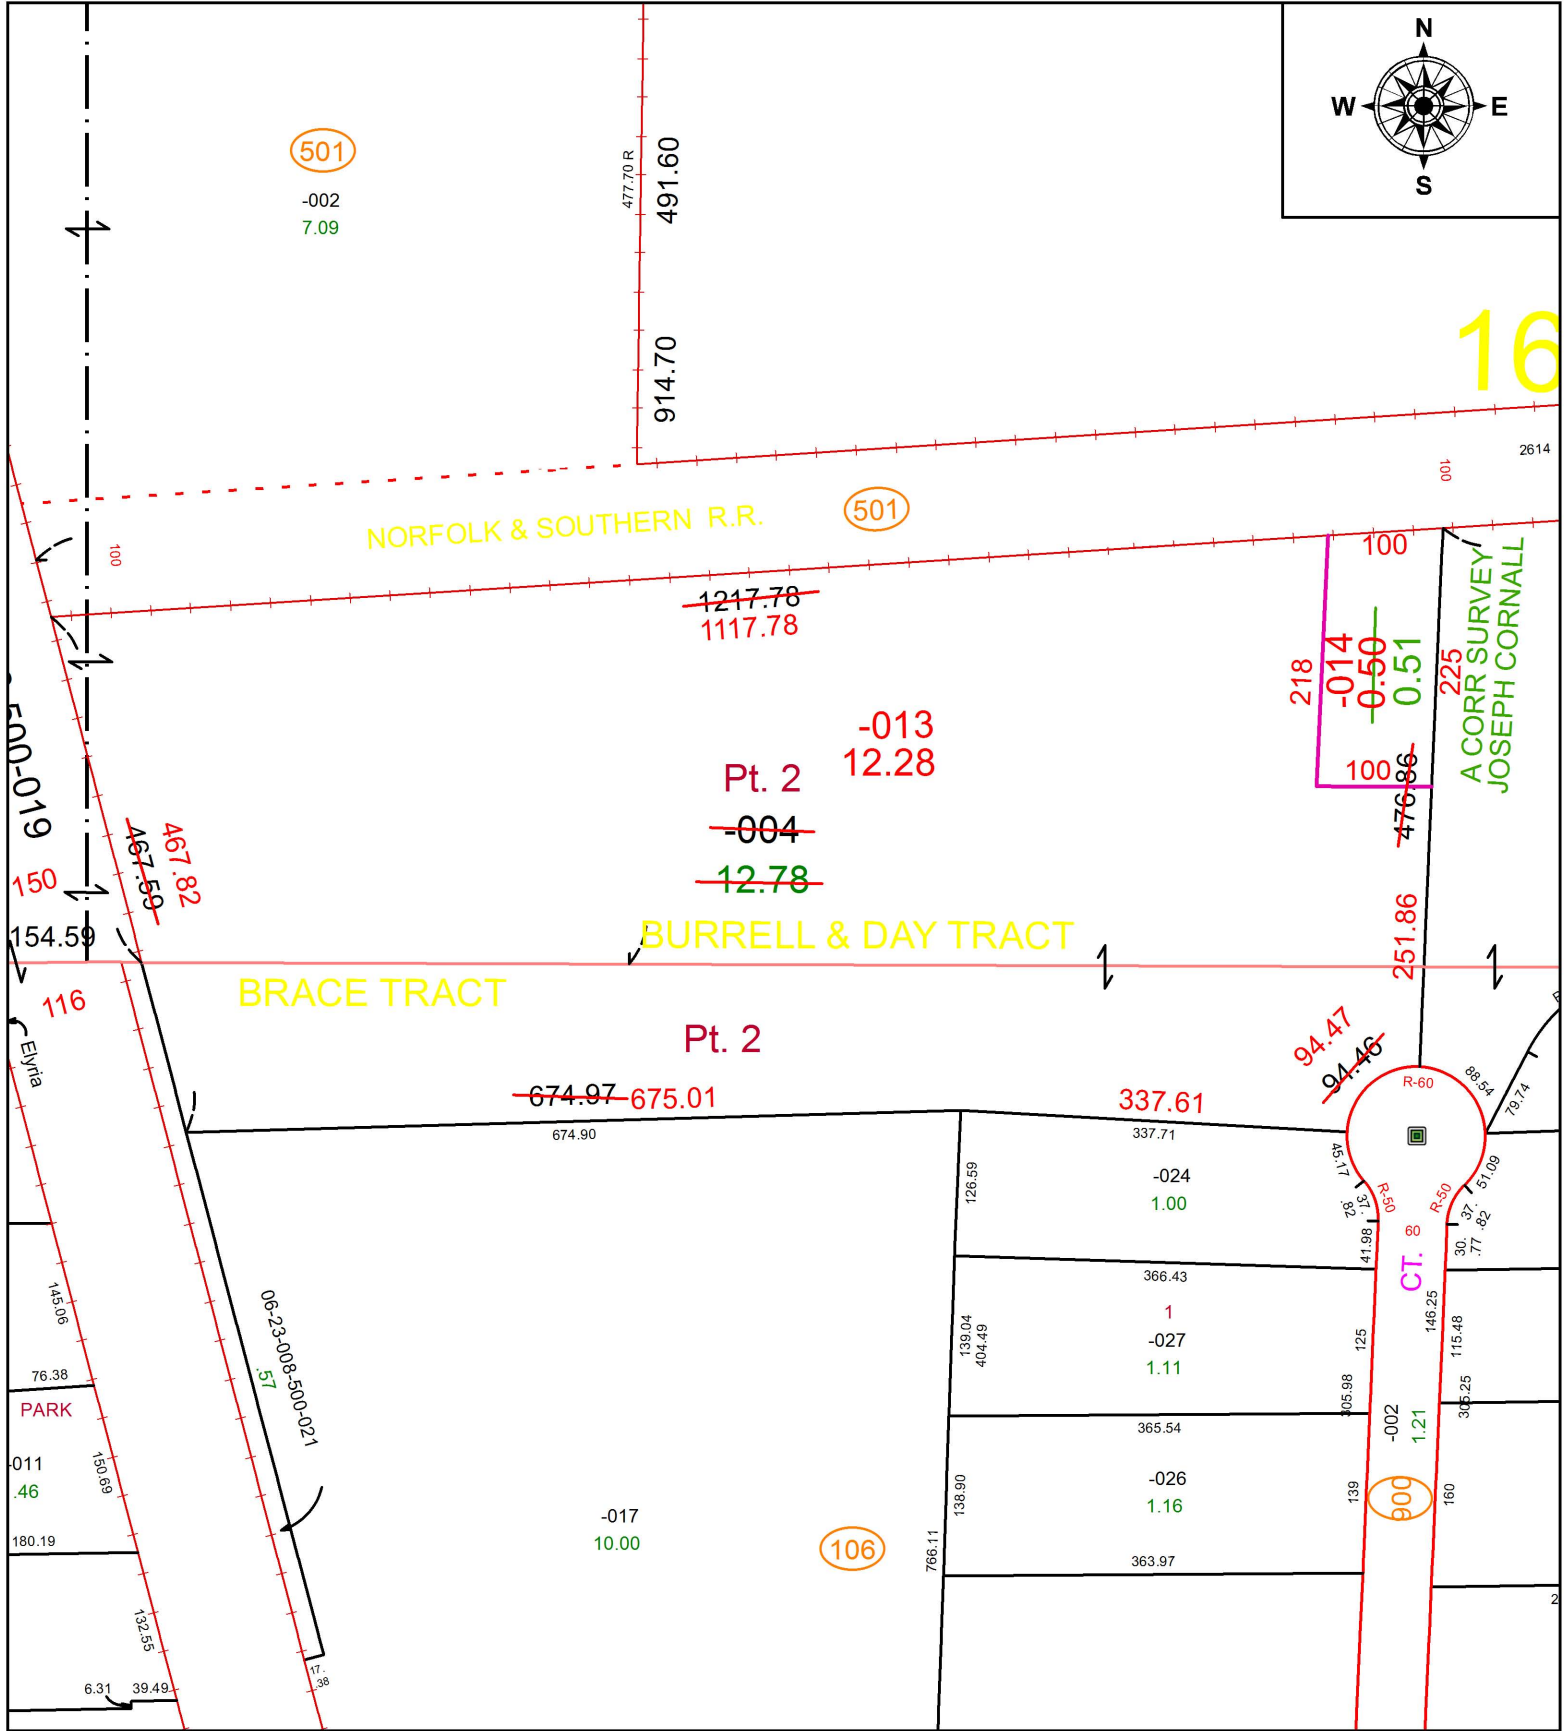

PARENT PARCEL: 06-22-016-000-004

CHILD PARCEL: 06-22-016-000-013, -014

STARTING POINT: NORTHEAST CORNER OF S/L 2 OF MIDWAY INDUSTRIAL PARK

16-03502

SPLITS/DEEDS PROCESSED
LORAIN COUNTY TAX MAP DEPARTMENT
226 MIDDLE AVE. ELYRIA, OH

SURVEYED BY: JOSEPH CORNALL

CLOSURE: 1:588323

MAP PAGE(S): 06-22

APPROVED BY: JAH DATE: 4/5/2016

SCALE: 1 in = 167 ft PRIOR INSTRUMENT: OR 248/764