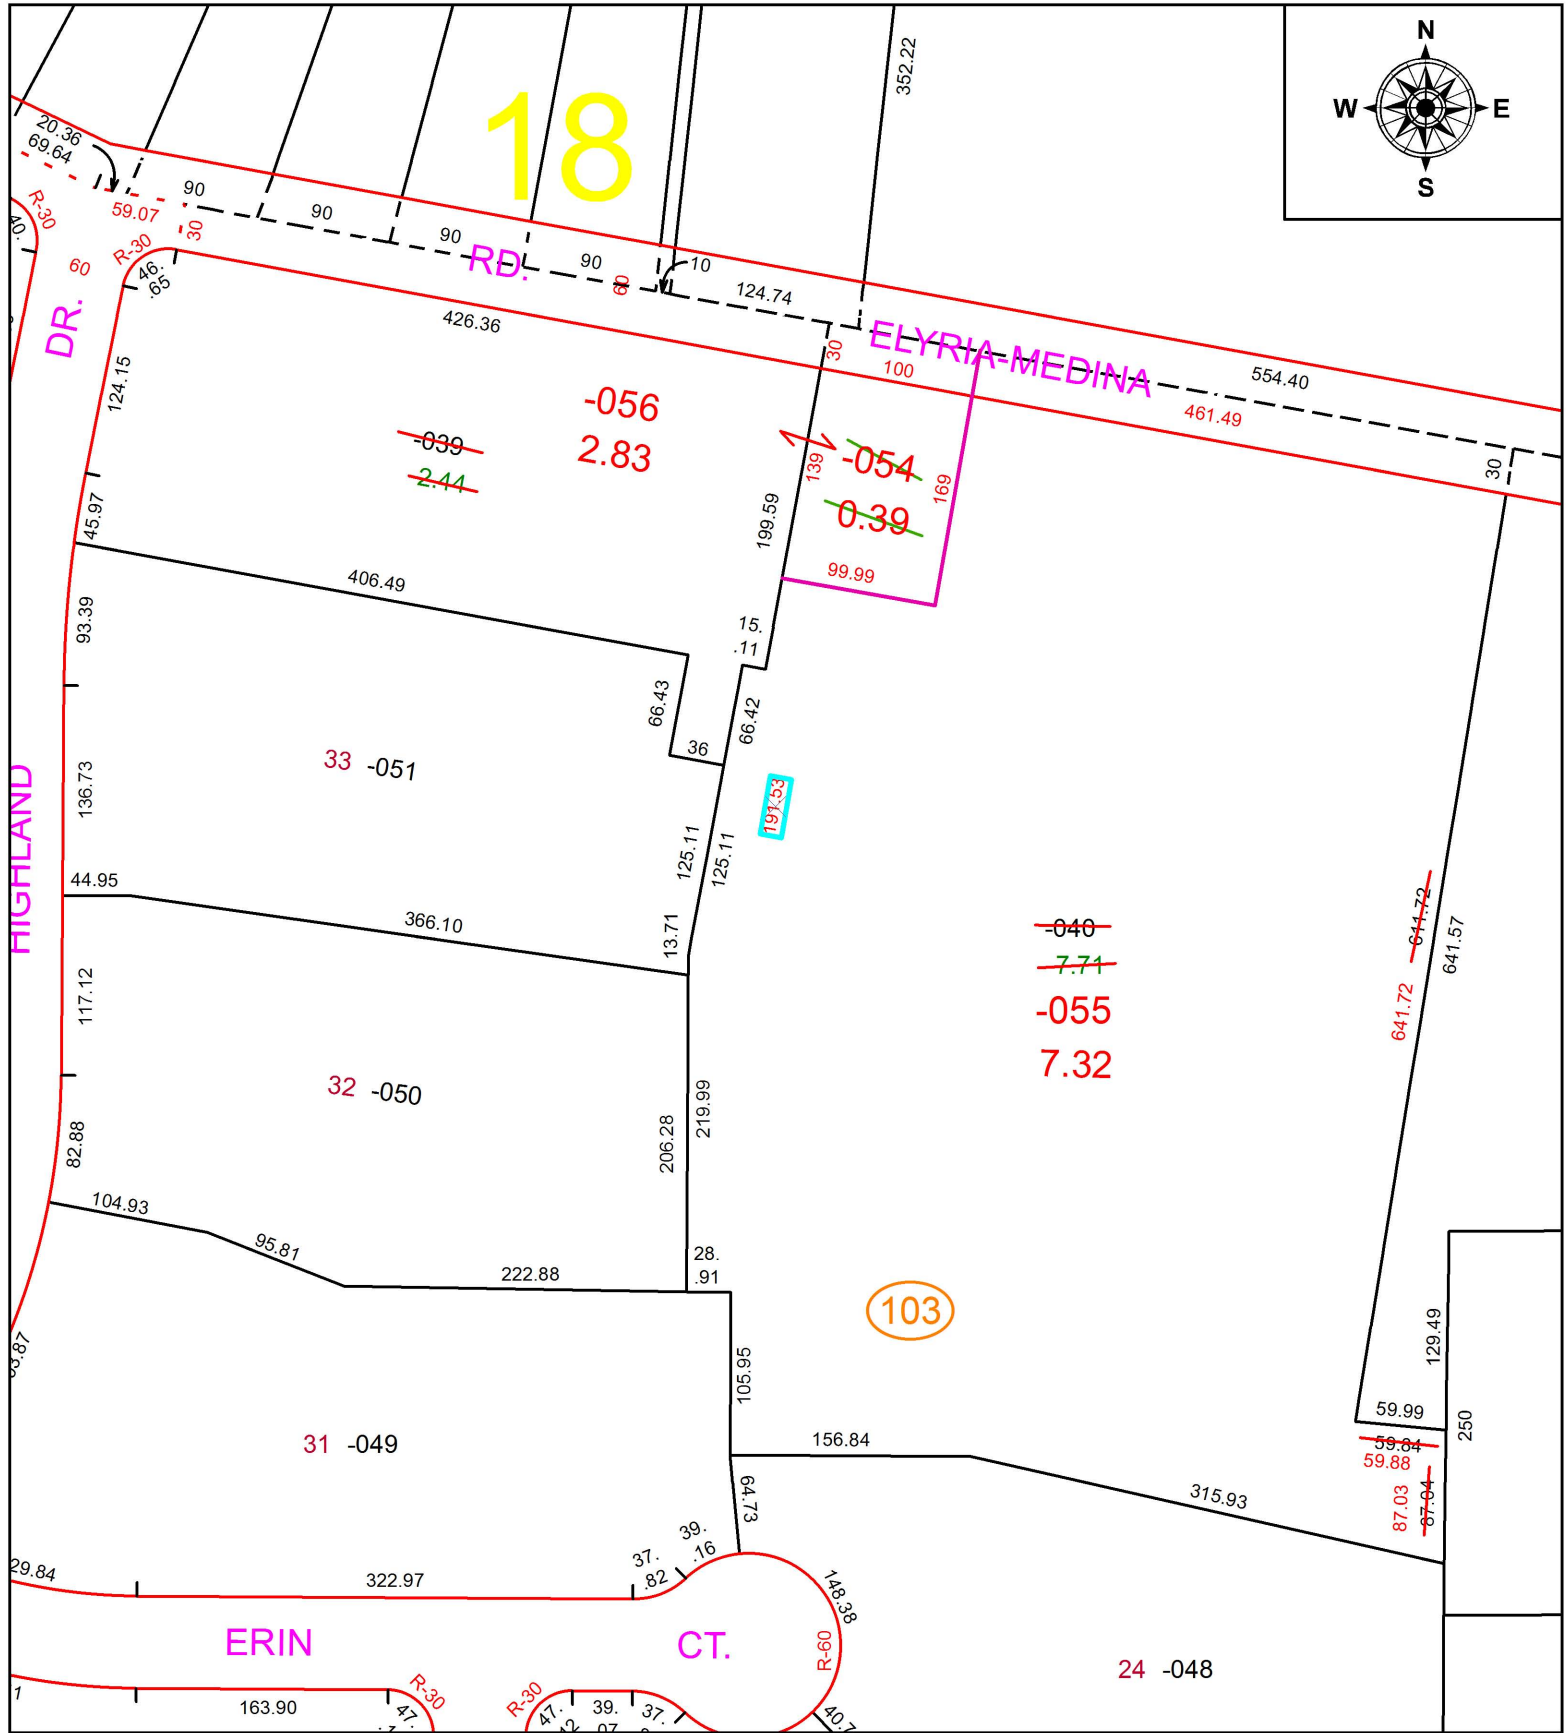

PARENT PARCEL: 16-00-018-103-039, -040

CHILD PARCEL: 16-00-018-103-054, -055, -056

STARTING POINT: CENTERLINE OF HIGHLAND DR & GRAFTON EASTERN RD

16-03492

SPLITS/DEEDS PROCESSED
 LORAIN COUNTY TAX MAP DEPARTMENT
 226 MIDDLE AVE. ELYRIA, OH

SURVEYED BY: TIMOTHY FELLER
CLOSURE: 1:391075
MAP PAGE(S): 16-00-018
APPROVED BY: JAH **DATE:** 3/17/2016
SCALE: 1 in = 125 ft **PRIOR INSTRUMENT:** 20070214102