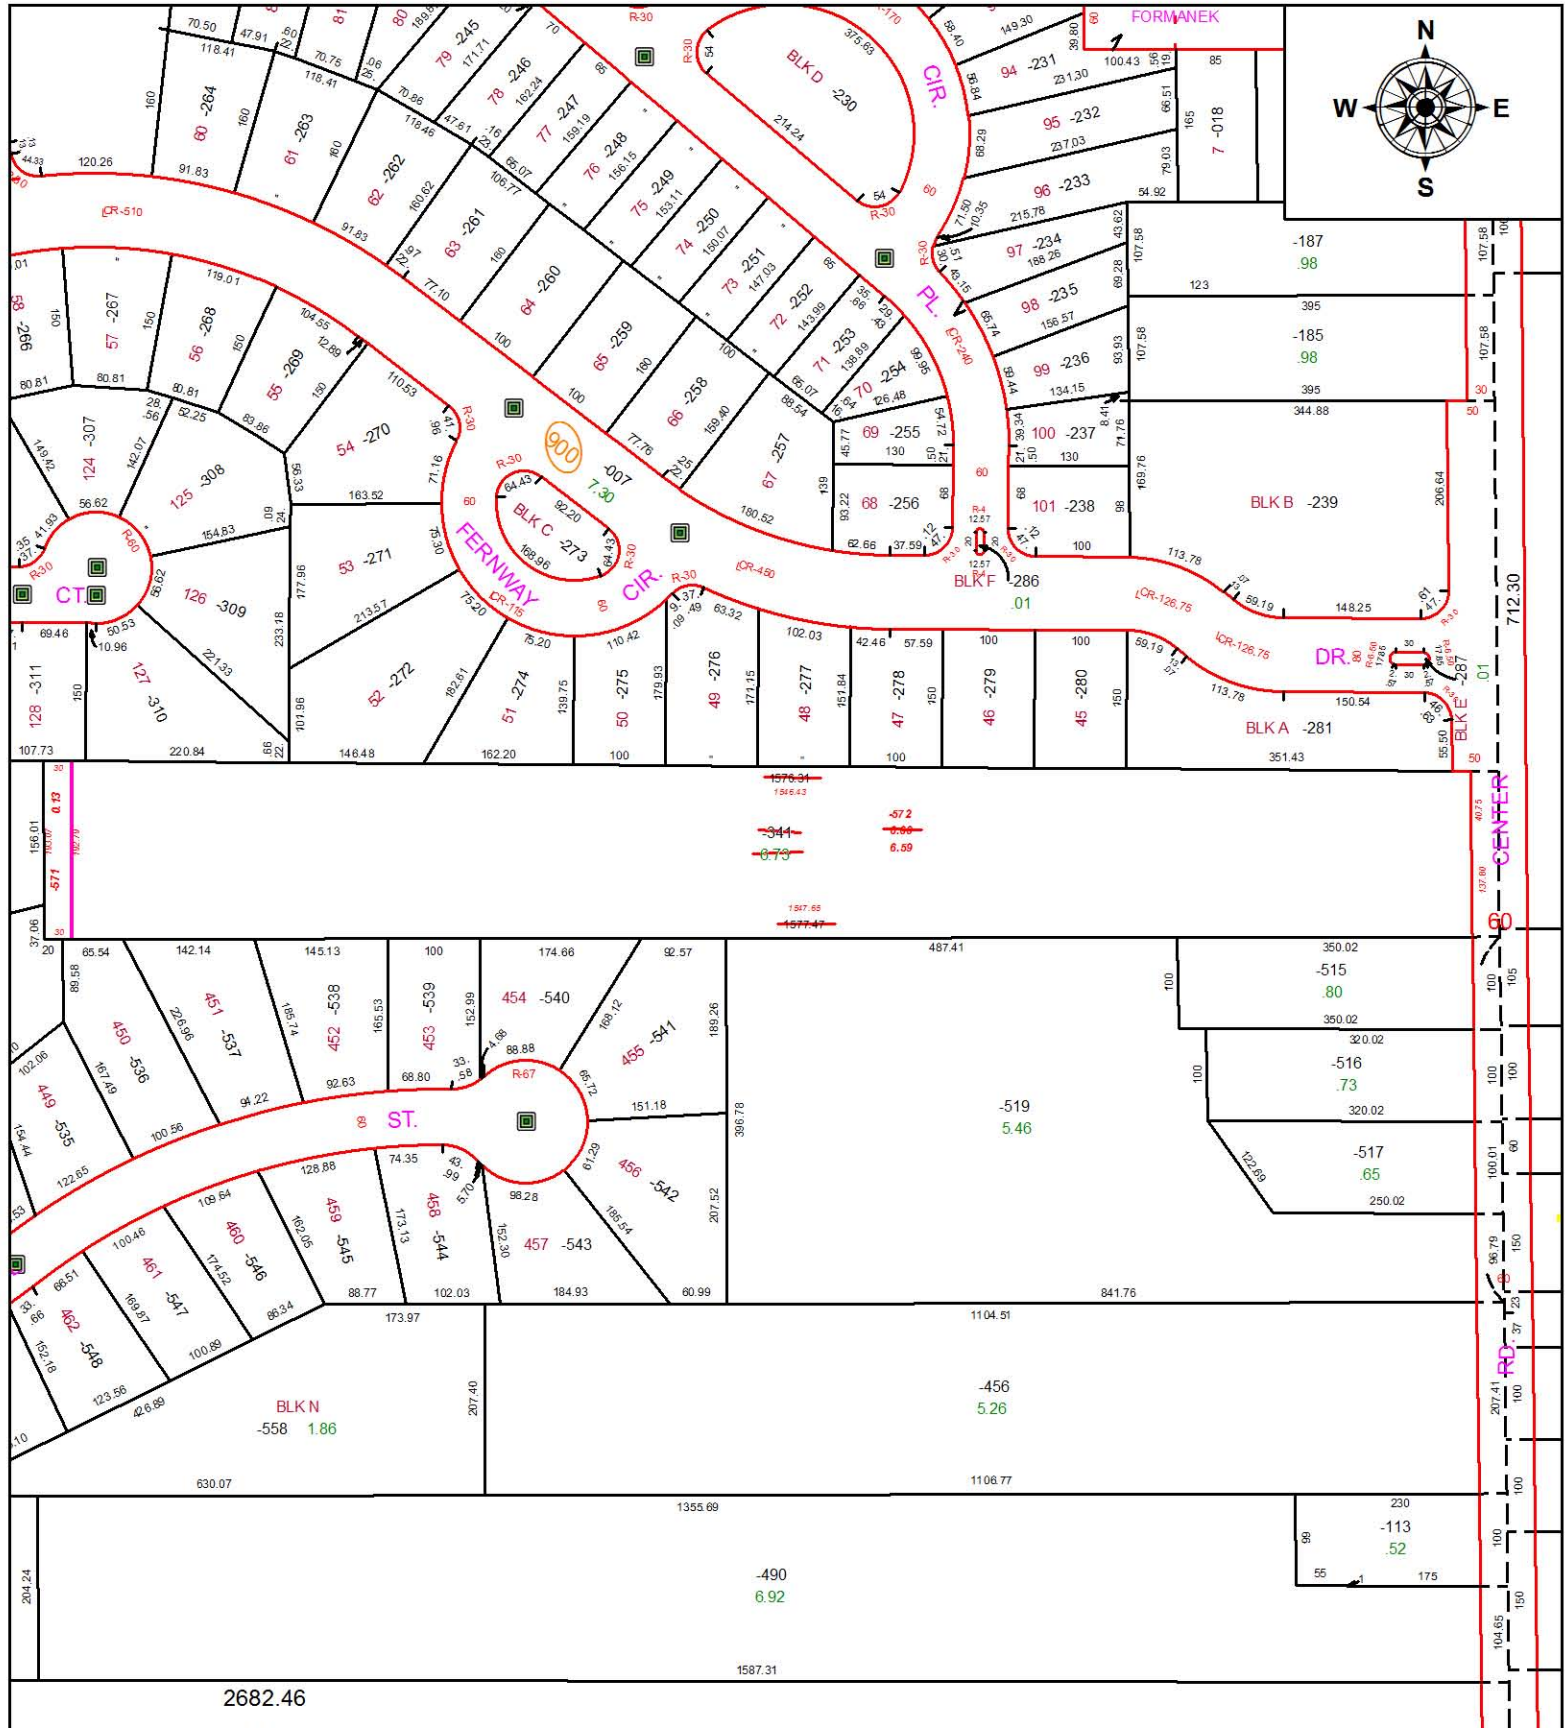

PARENT PARCEL: 04-00-013-000-341

CHILD PARCEL: 04-00-013-000-571, -572

STARTING POINT: Centerline of State Rt 83 & South Park Dr.

16-03479

2682.46

SPLITS/DEEDS PROCESSED

LORAIN COUNTY TAX MAP DEPARTMENT
226 MIDDLE AVE. ELYRIA, OH

SURVEYED BY: BRENT ANDERSON

CLOSURE: 1: 98,000

MAP PAGE(S): 04-00-013

APPROVED BY: JAH DATE: 2/1/2016

SCALE: 1 in = 208 ft PRIOR INSTRUMENT: 20000682125