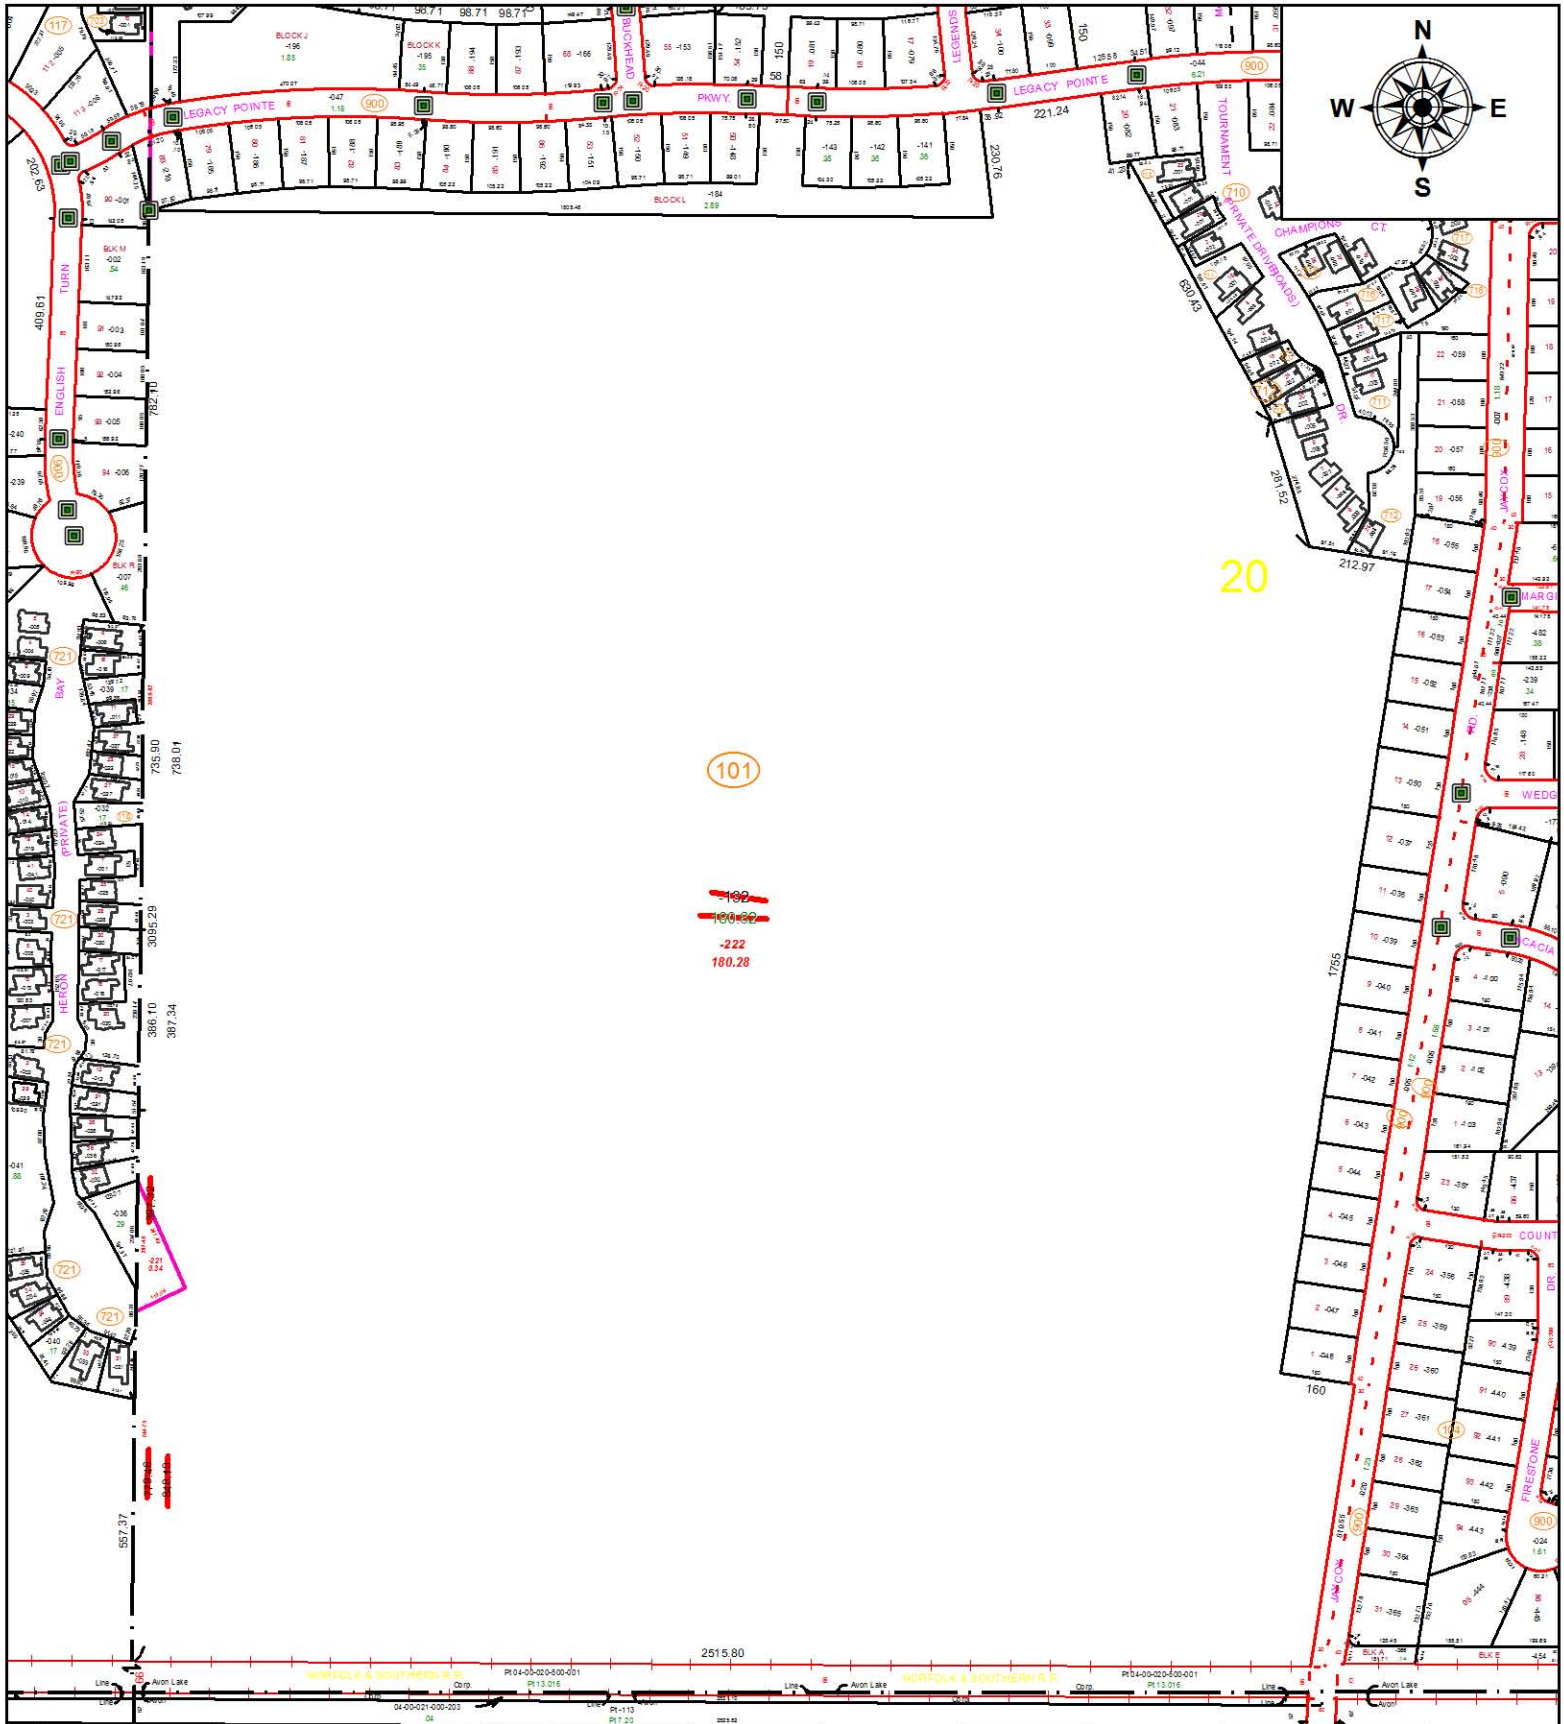

PARENT PARCEL: 04-00-020-101-132

CHILD PARCEL: 04-00-020-101-221, -222

STARTING POINT: CL OF WALKER RD & O.L. 20

16-03477

SPLITS/DEEDS PROCESSED

LORAIN COUNTY TAX MAP DEPARTMENT
226 MIDDLE AVE. ELYRIA, OH

SURVEYED BY: JAMES T SAYLER

CLOSURE: 1:2545966

MAP PAGE(S): 04-00-020

APPROVED BY: JAH DATE: 01/27/2016

SCALE: 1" = 200

PRIOR INSTRUMENT: 2002-0826643