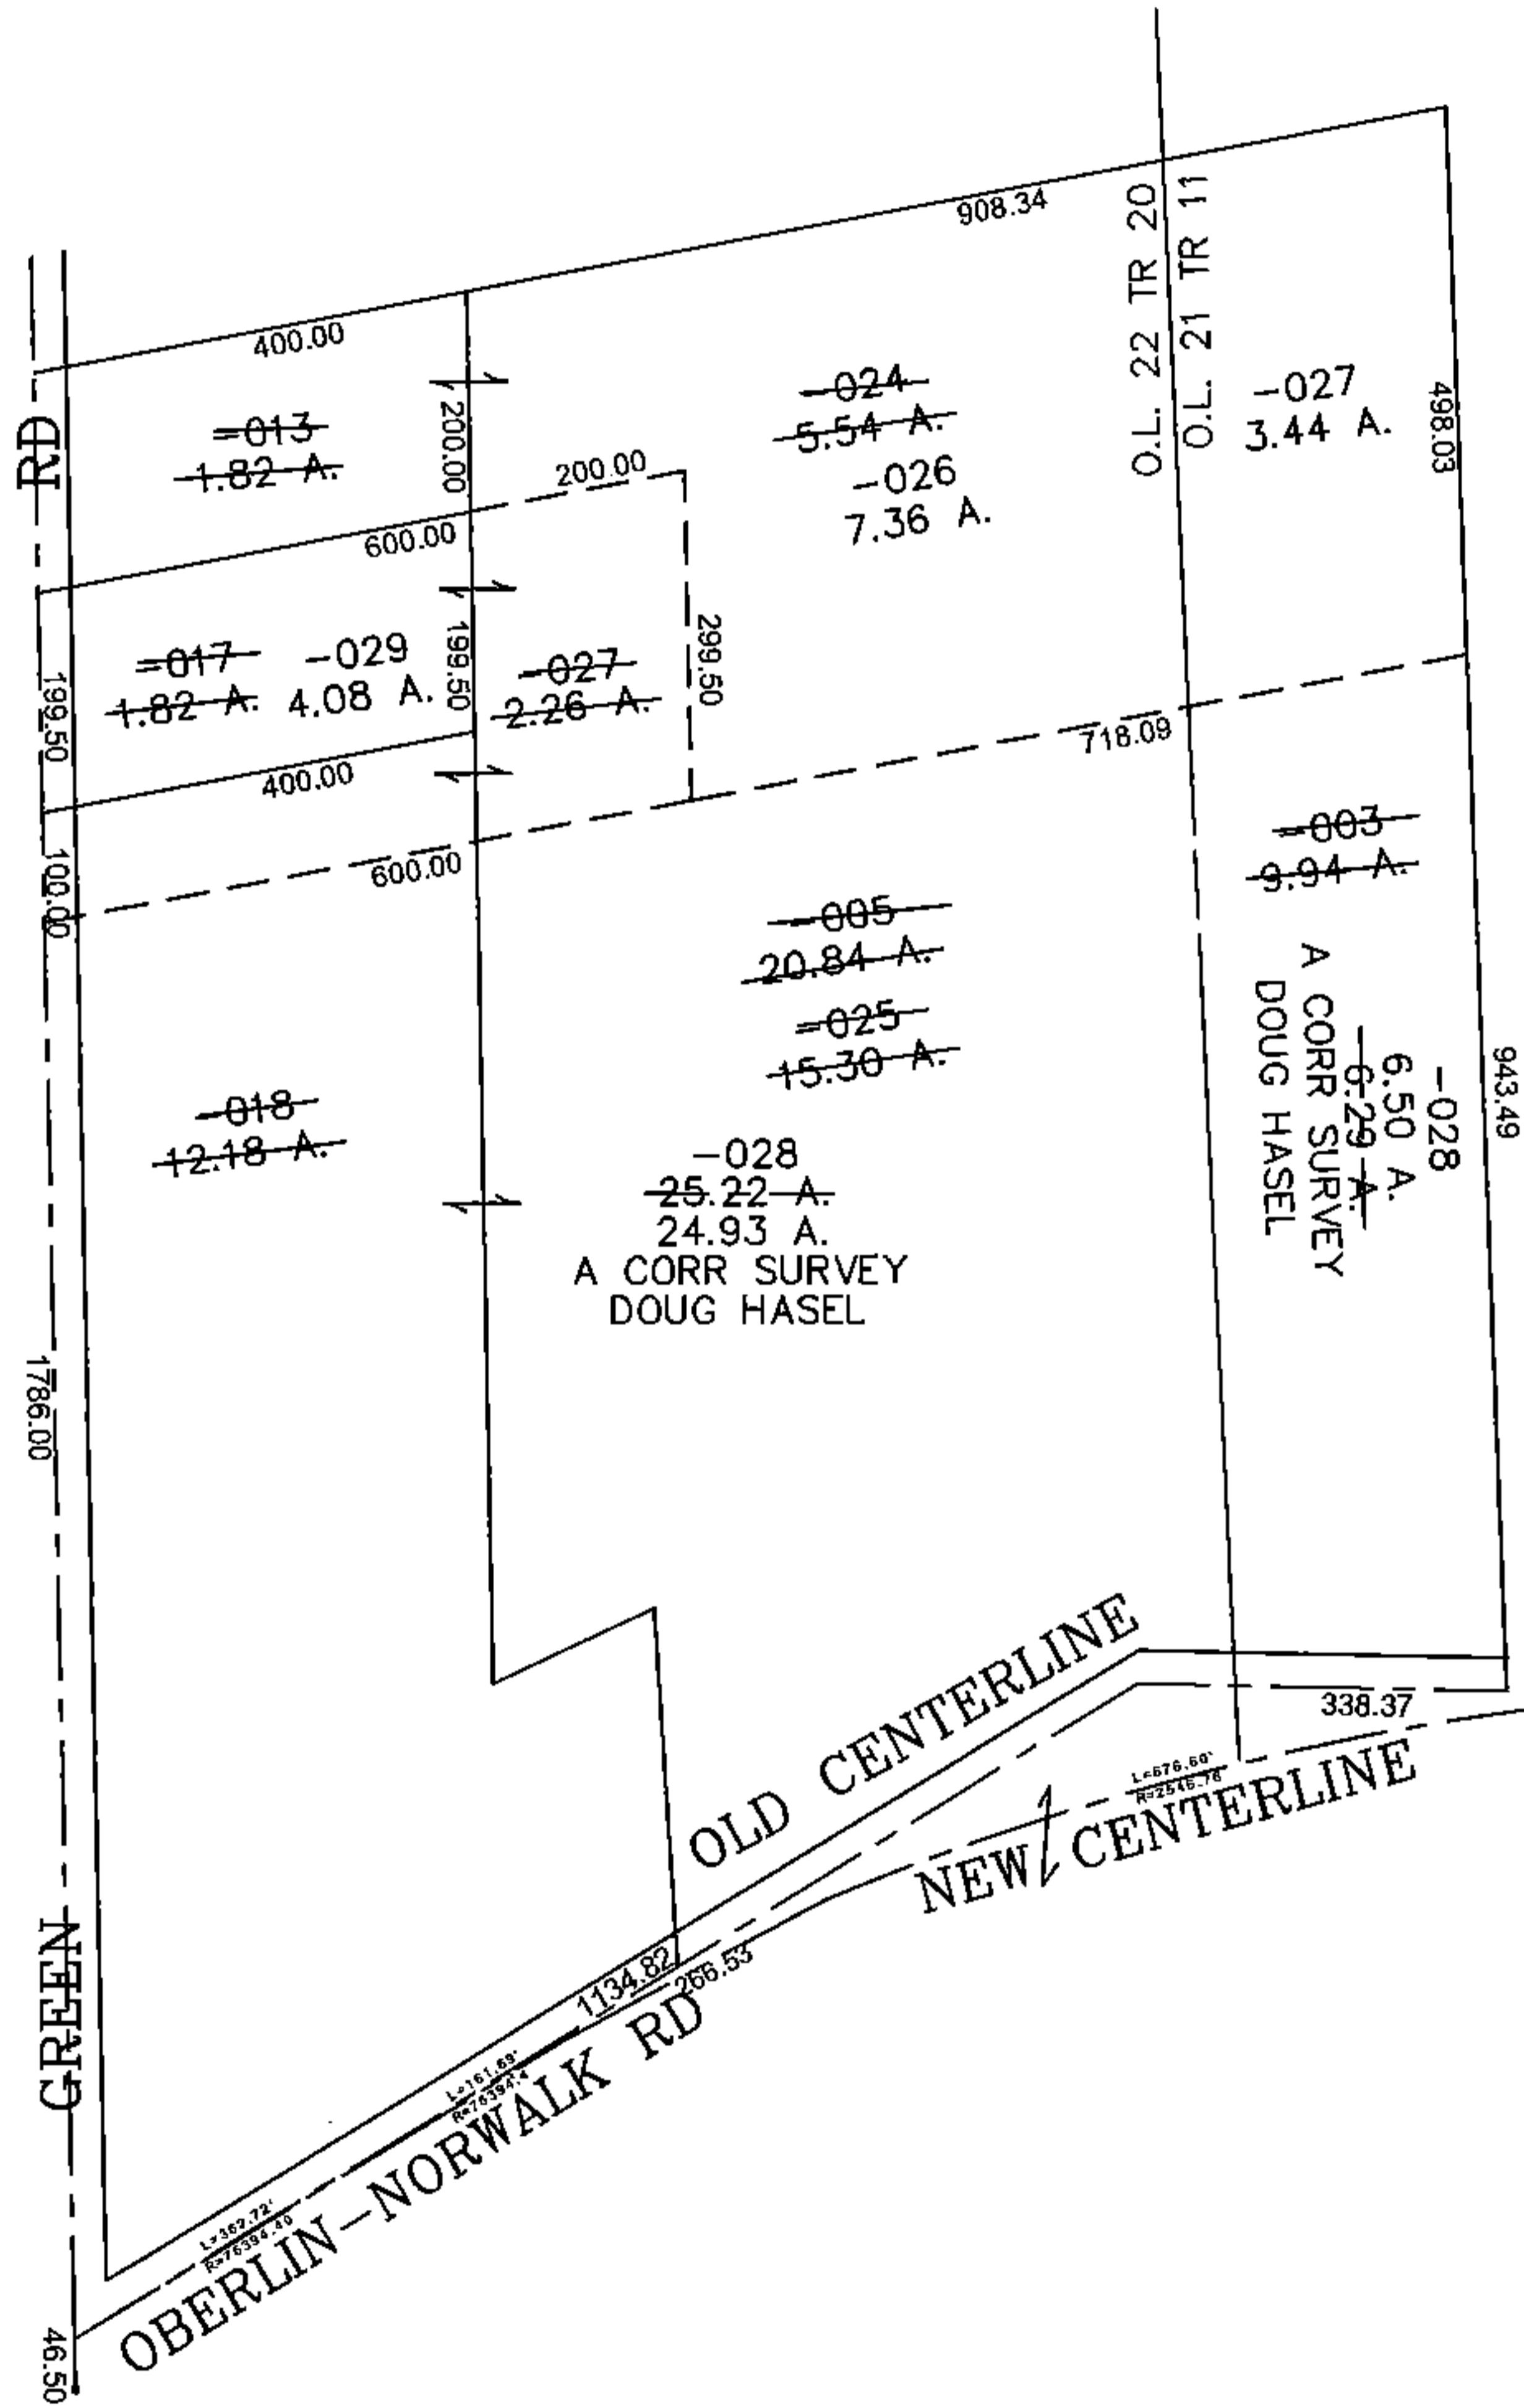

PARENT PARCEL: 13-20-022-000-005, -018, -013, -017, 13-11-021-000-003  
 CHILD PARCEL: 13-20-022-000-024 THRU -029 13-11-021-000-027, -028  
 STARTING POINT: CENTERLINE OF OBERLIN-NORWALK RD & GREEN RD

16-03475

**SPLITS/DEEDS PROCESSED**  
 LORAIN COUNTY TAX MAP DEPARTMENT  
 226 MIDDLE AVE. ELYRIA, OHIO

SURVEYED BY: DOUG HASEL  
 CLOSURE: 0.00 : 10,000  
 MAP PAGE(S): 13-A  
 APPROVED BY: JAH DATE: 1/21/2016  
 SCALE: 1" = 300 PRIOR INSTRUMENT: 20130461723