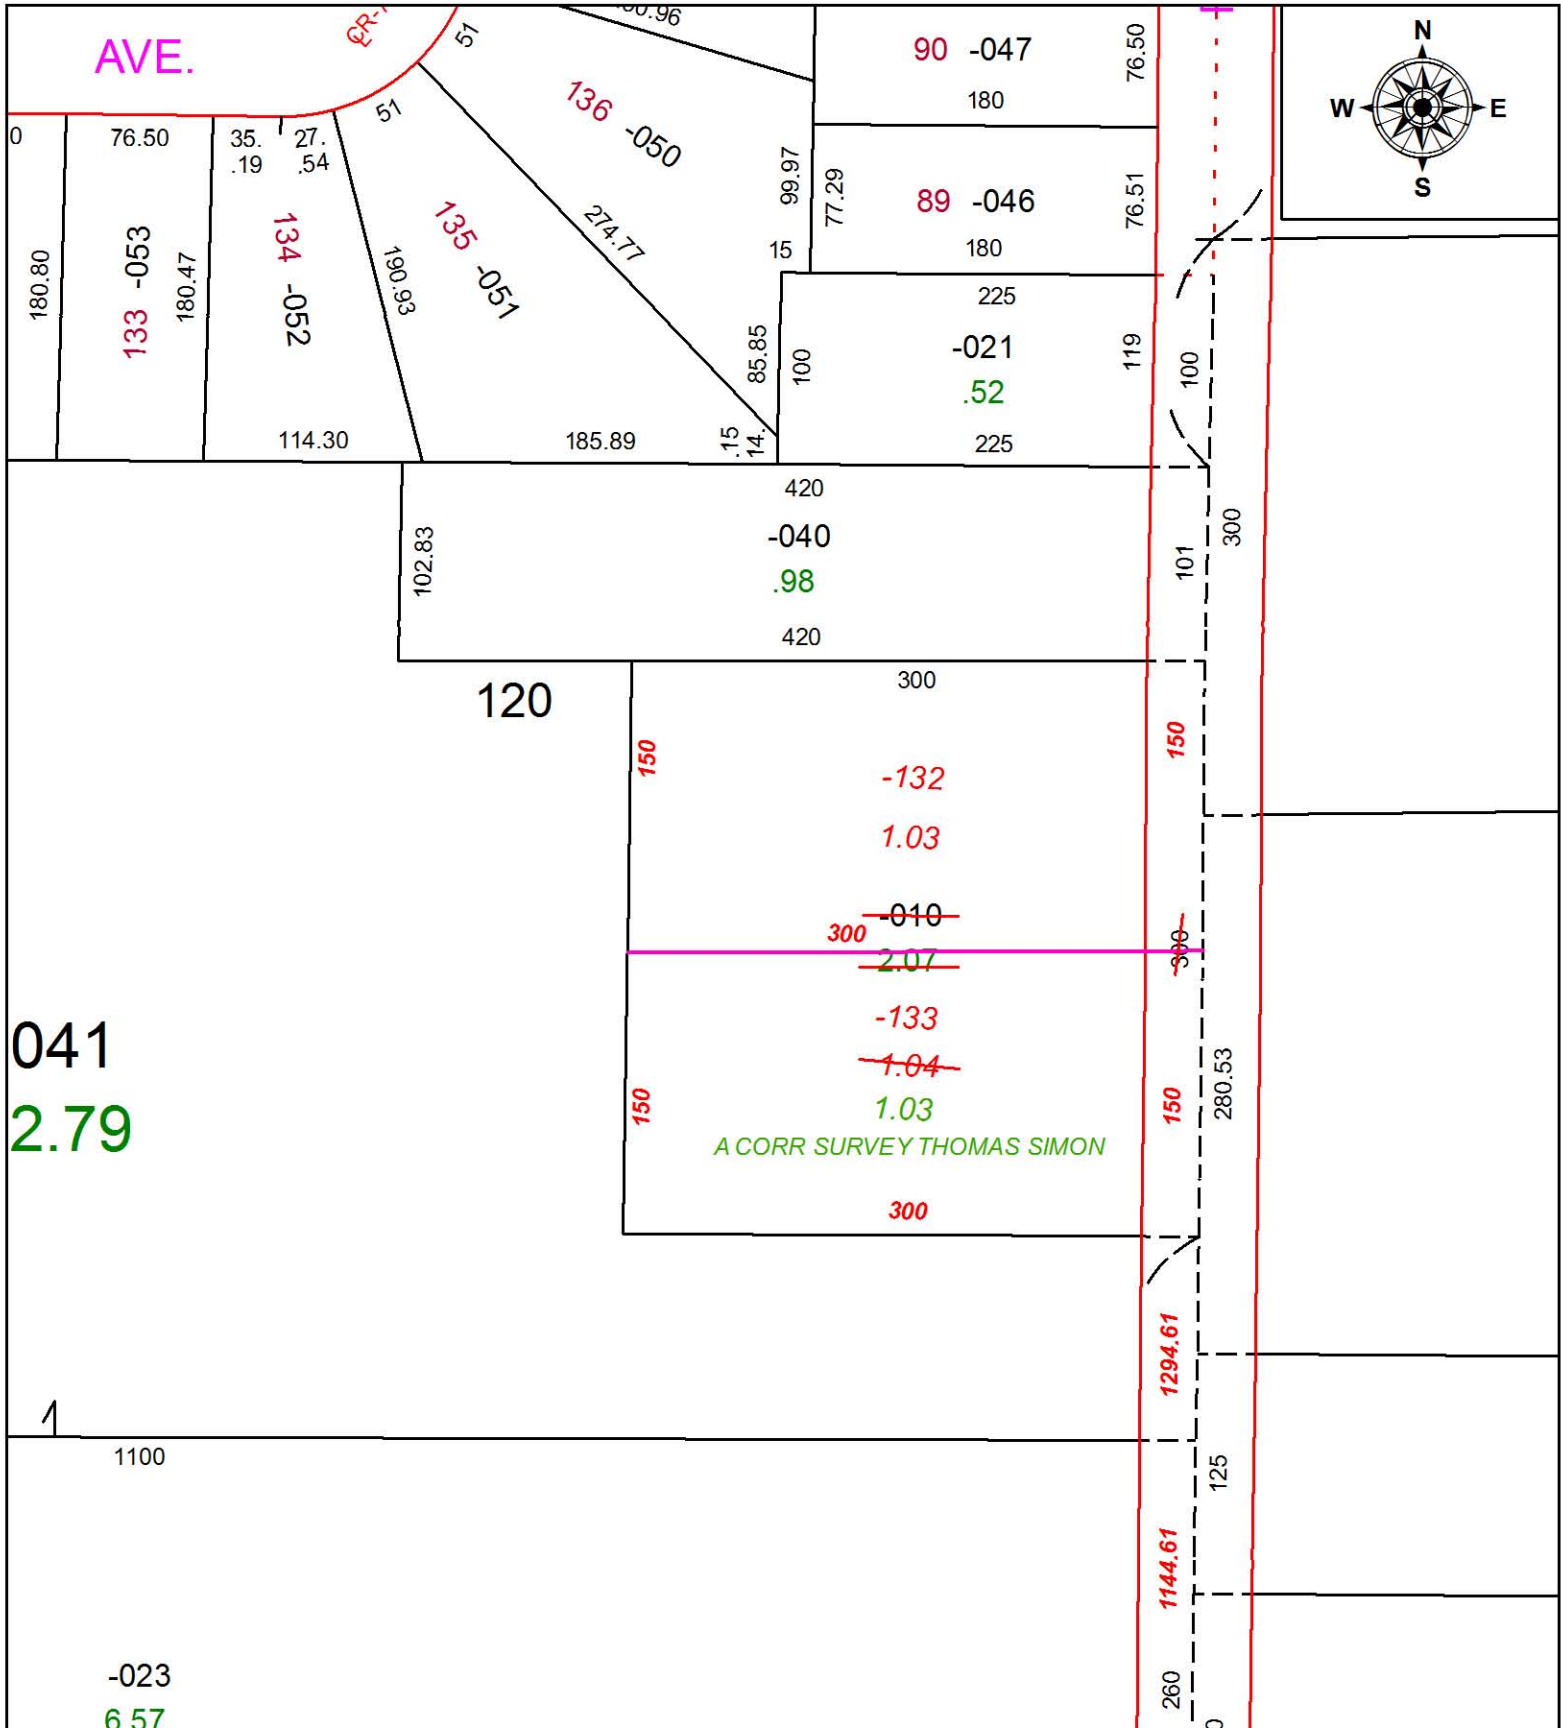

PARENT PARCEL: 07-00-012-101-010

CHILD PARCEL: 07-00-012-101-132, -133

STARTING POINT: CENTERLINE OF REED RD & SOUTHERLY LINE OF O.L. 12

16-03474

SPLITS/DEEDS PROCESSED
 LORAIN COUNTY TAX MAP DEPARTMENT
 226 MIDDLE AVE. ELYRIA, OH

SURVEYED BY: THOMAS SIMON
CLOSURE: 1:-2147483648
MAP PAGE(S): 07-00-012-C
APPROVED BY: JAH **DATE:** 2/4/2016
SCALE: 1 in = 100 ft **PRIOR INSTRUMENT:** 20100337934