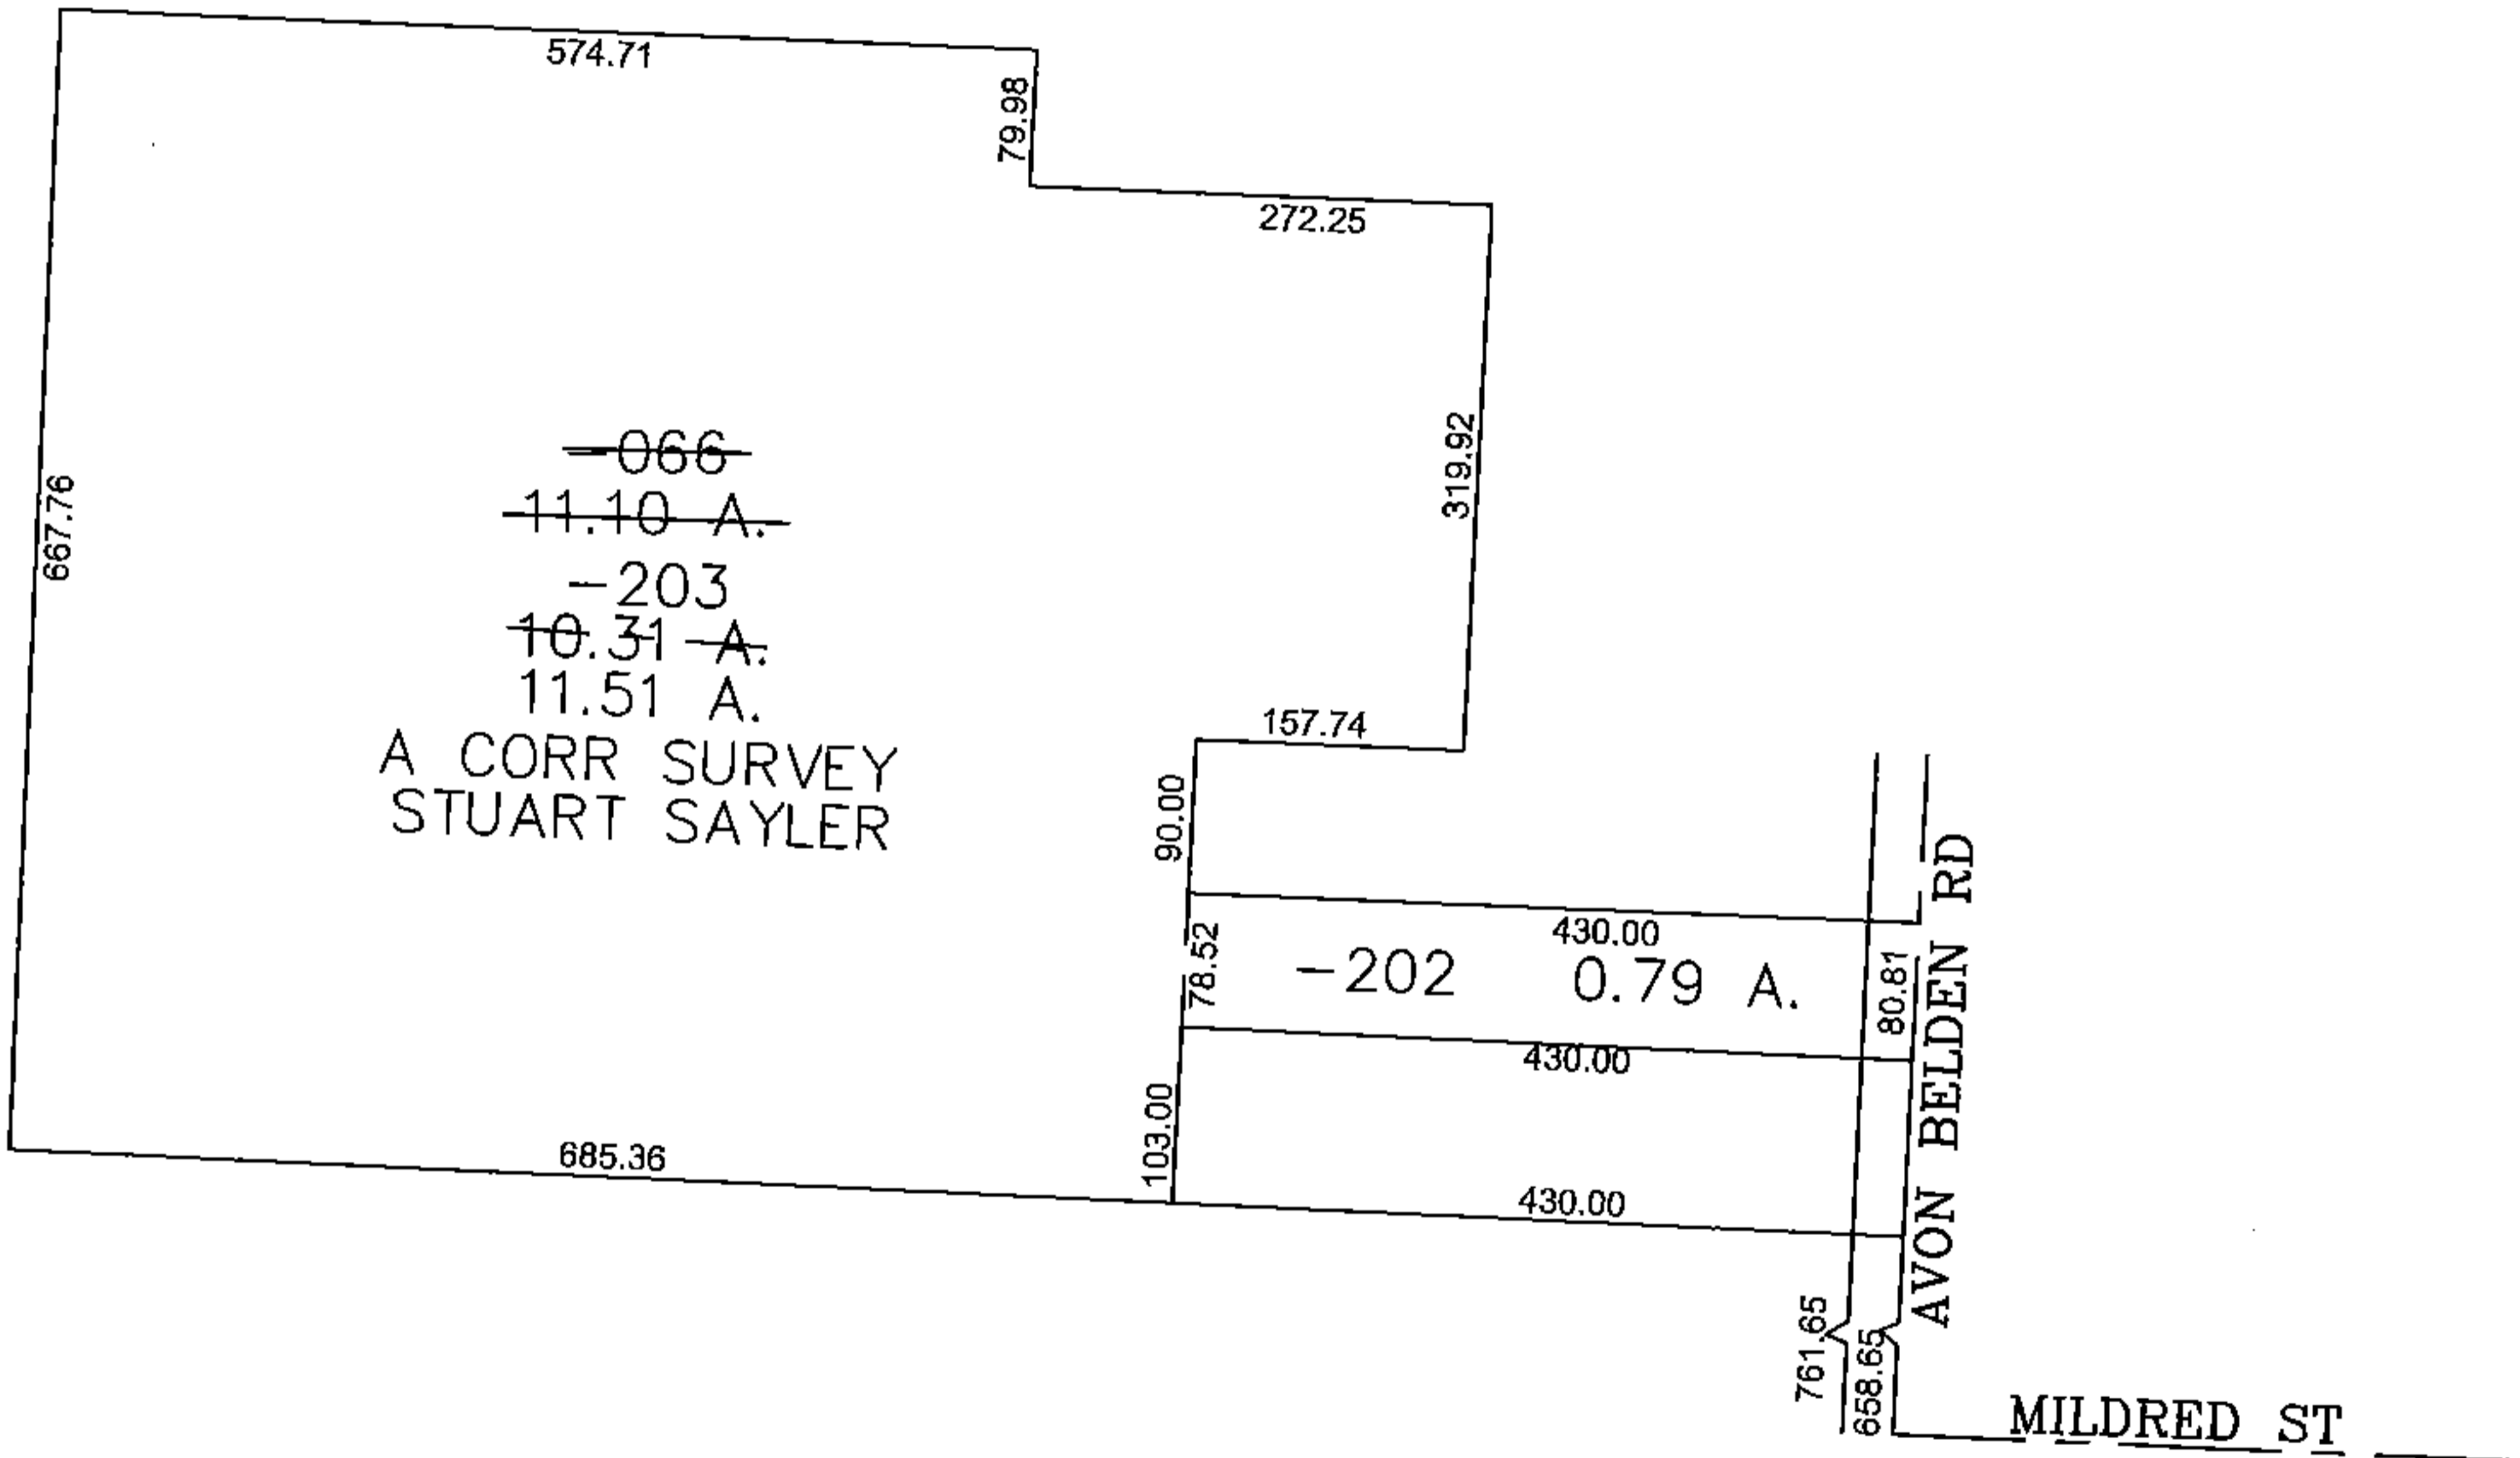

PARENT PARCEL: 07-00-029-000-066

CHILD PARCEL: 07-00-029-000-202, -203

STARTING POINT: CENTERLINE OF AVON BELDEN RD & MILDRED ST

16-03473

SPLITS/DEEDS PROCESSED
 LORAIN COUNTY TAX MAP DEPARTMENT
 226 MIDDLE AVE. ELYRIA, OHIO

SURVEYED BY: STUART SAYLER
 CLOSURE: 0.00 : 10,000
 MAP PAGE(S): 07-00-029-D
 APPROVED BY: JAH DATE: 1/13/2016
 SCALE: 1" = 200' PRIOR INSTRUMENT: 20100342754