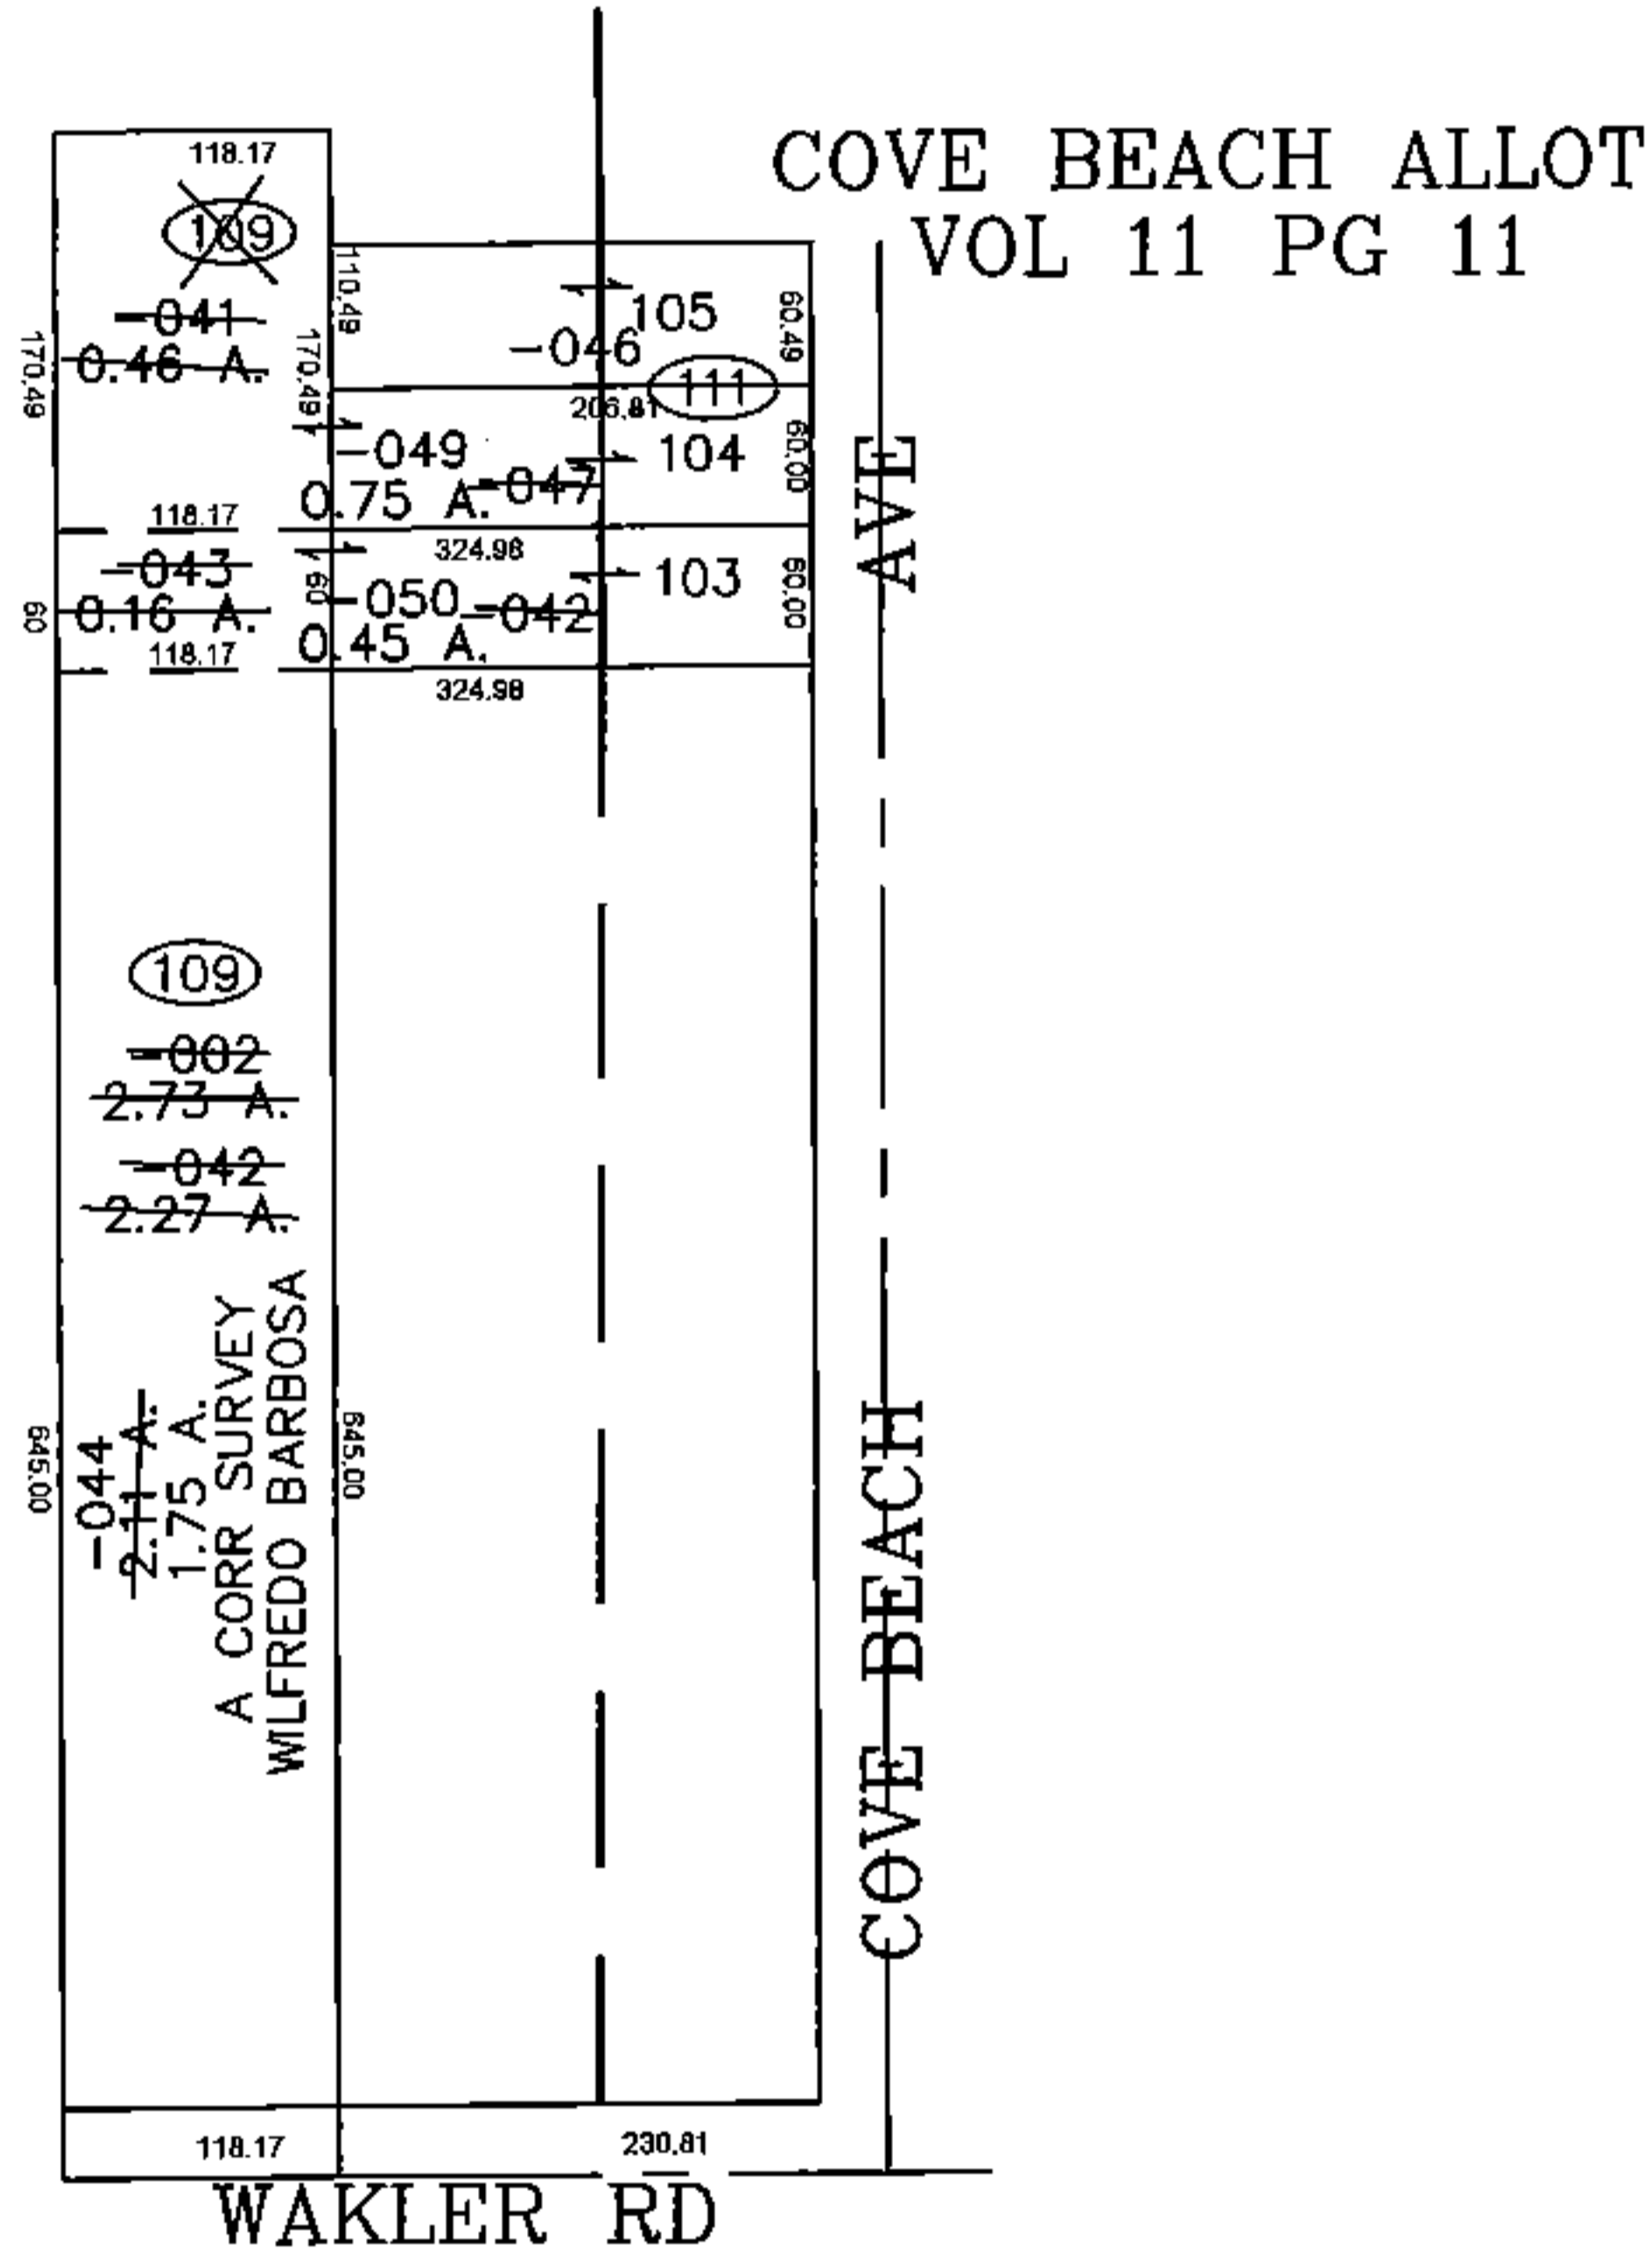

PARENT PARCEL: 03-00-033-109-002, 03-00-033-111-047, -042
 CHILD PARCEL: 03-00-033-109-041 THRU -044, 03-00-033-111-049, -050
 STARTING POINT: CENTERLINE OF WALKER RD & COVE BEACH AVE

16-03469

SPLITS/DEEDS PROCESSED
 LORAIN COUNTY TAX MAP DEPARTMENT
 226 MIDDLE AVE. ELYRIA, OHIO

SURVEYED BY: WILFREDO BARBOSA
 CLOSURE: 0.00 : 10,000
 MAP PAGE(S): 03-00-033
 APPROVED BY: JAH DATE: 1/7/2016
 SCALE: 1" = 200 PRIOR INSTRUMENT: 20020829033