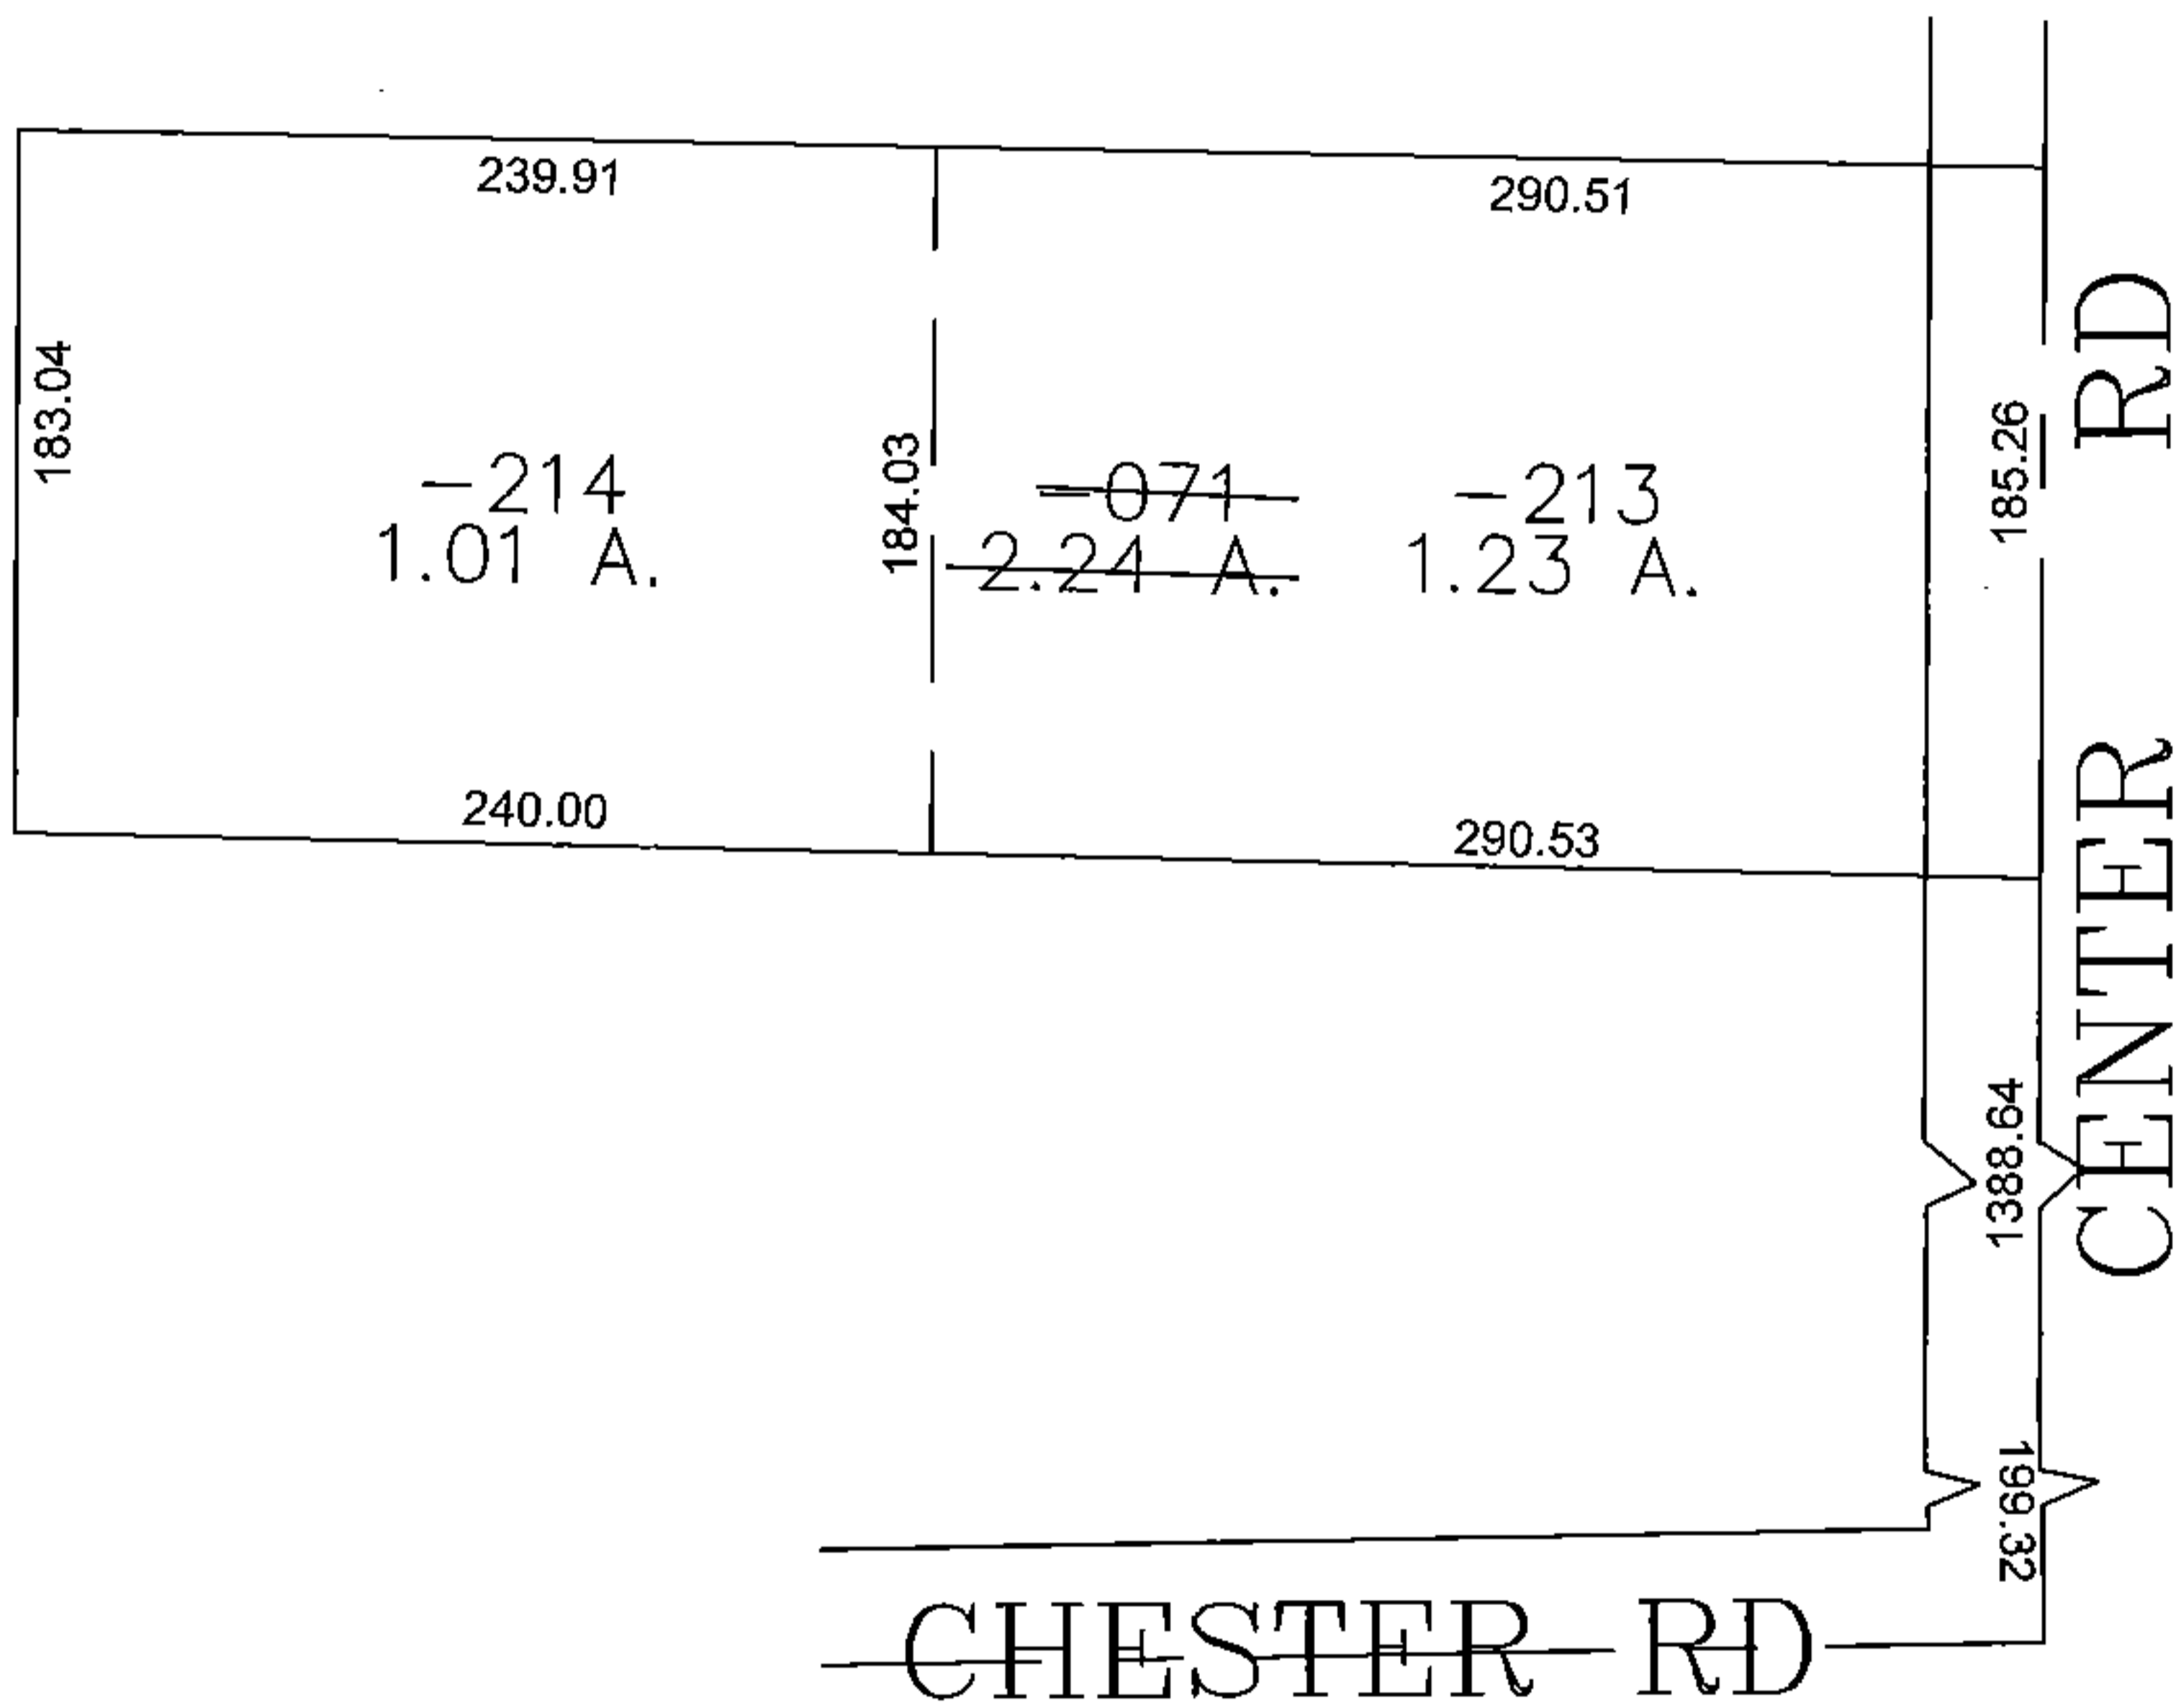

PARENT PARCEL: 04-00-016-101-071

CHILD PARCEL: 04-00-016-101-213, -214

STARTING POINT: CENTERLINE OF CHESTER RD & CENTER RD

16-03468

**SPLITS/DEEDS PROCESSED**

LORAIN COUNTY TAX MAP DEPARTMENT  
226 MIDDLE AVE. ELYRIA, OHIO

SURVEYED BY: MICHAEL SPELLACY

CLOSURE: 0.00 : 10.000

MAP PAGE(S): 04-00-016

APPROVED BY: JAH DATE: 1/6/2016

SCALE: 1" = 100 PRIOR INSTRUMENT: 20140522880