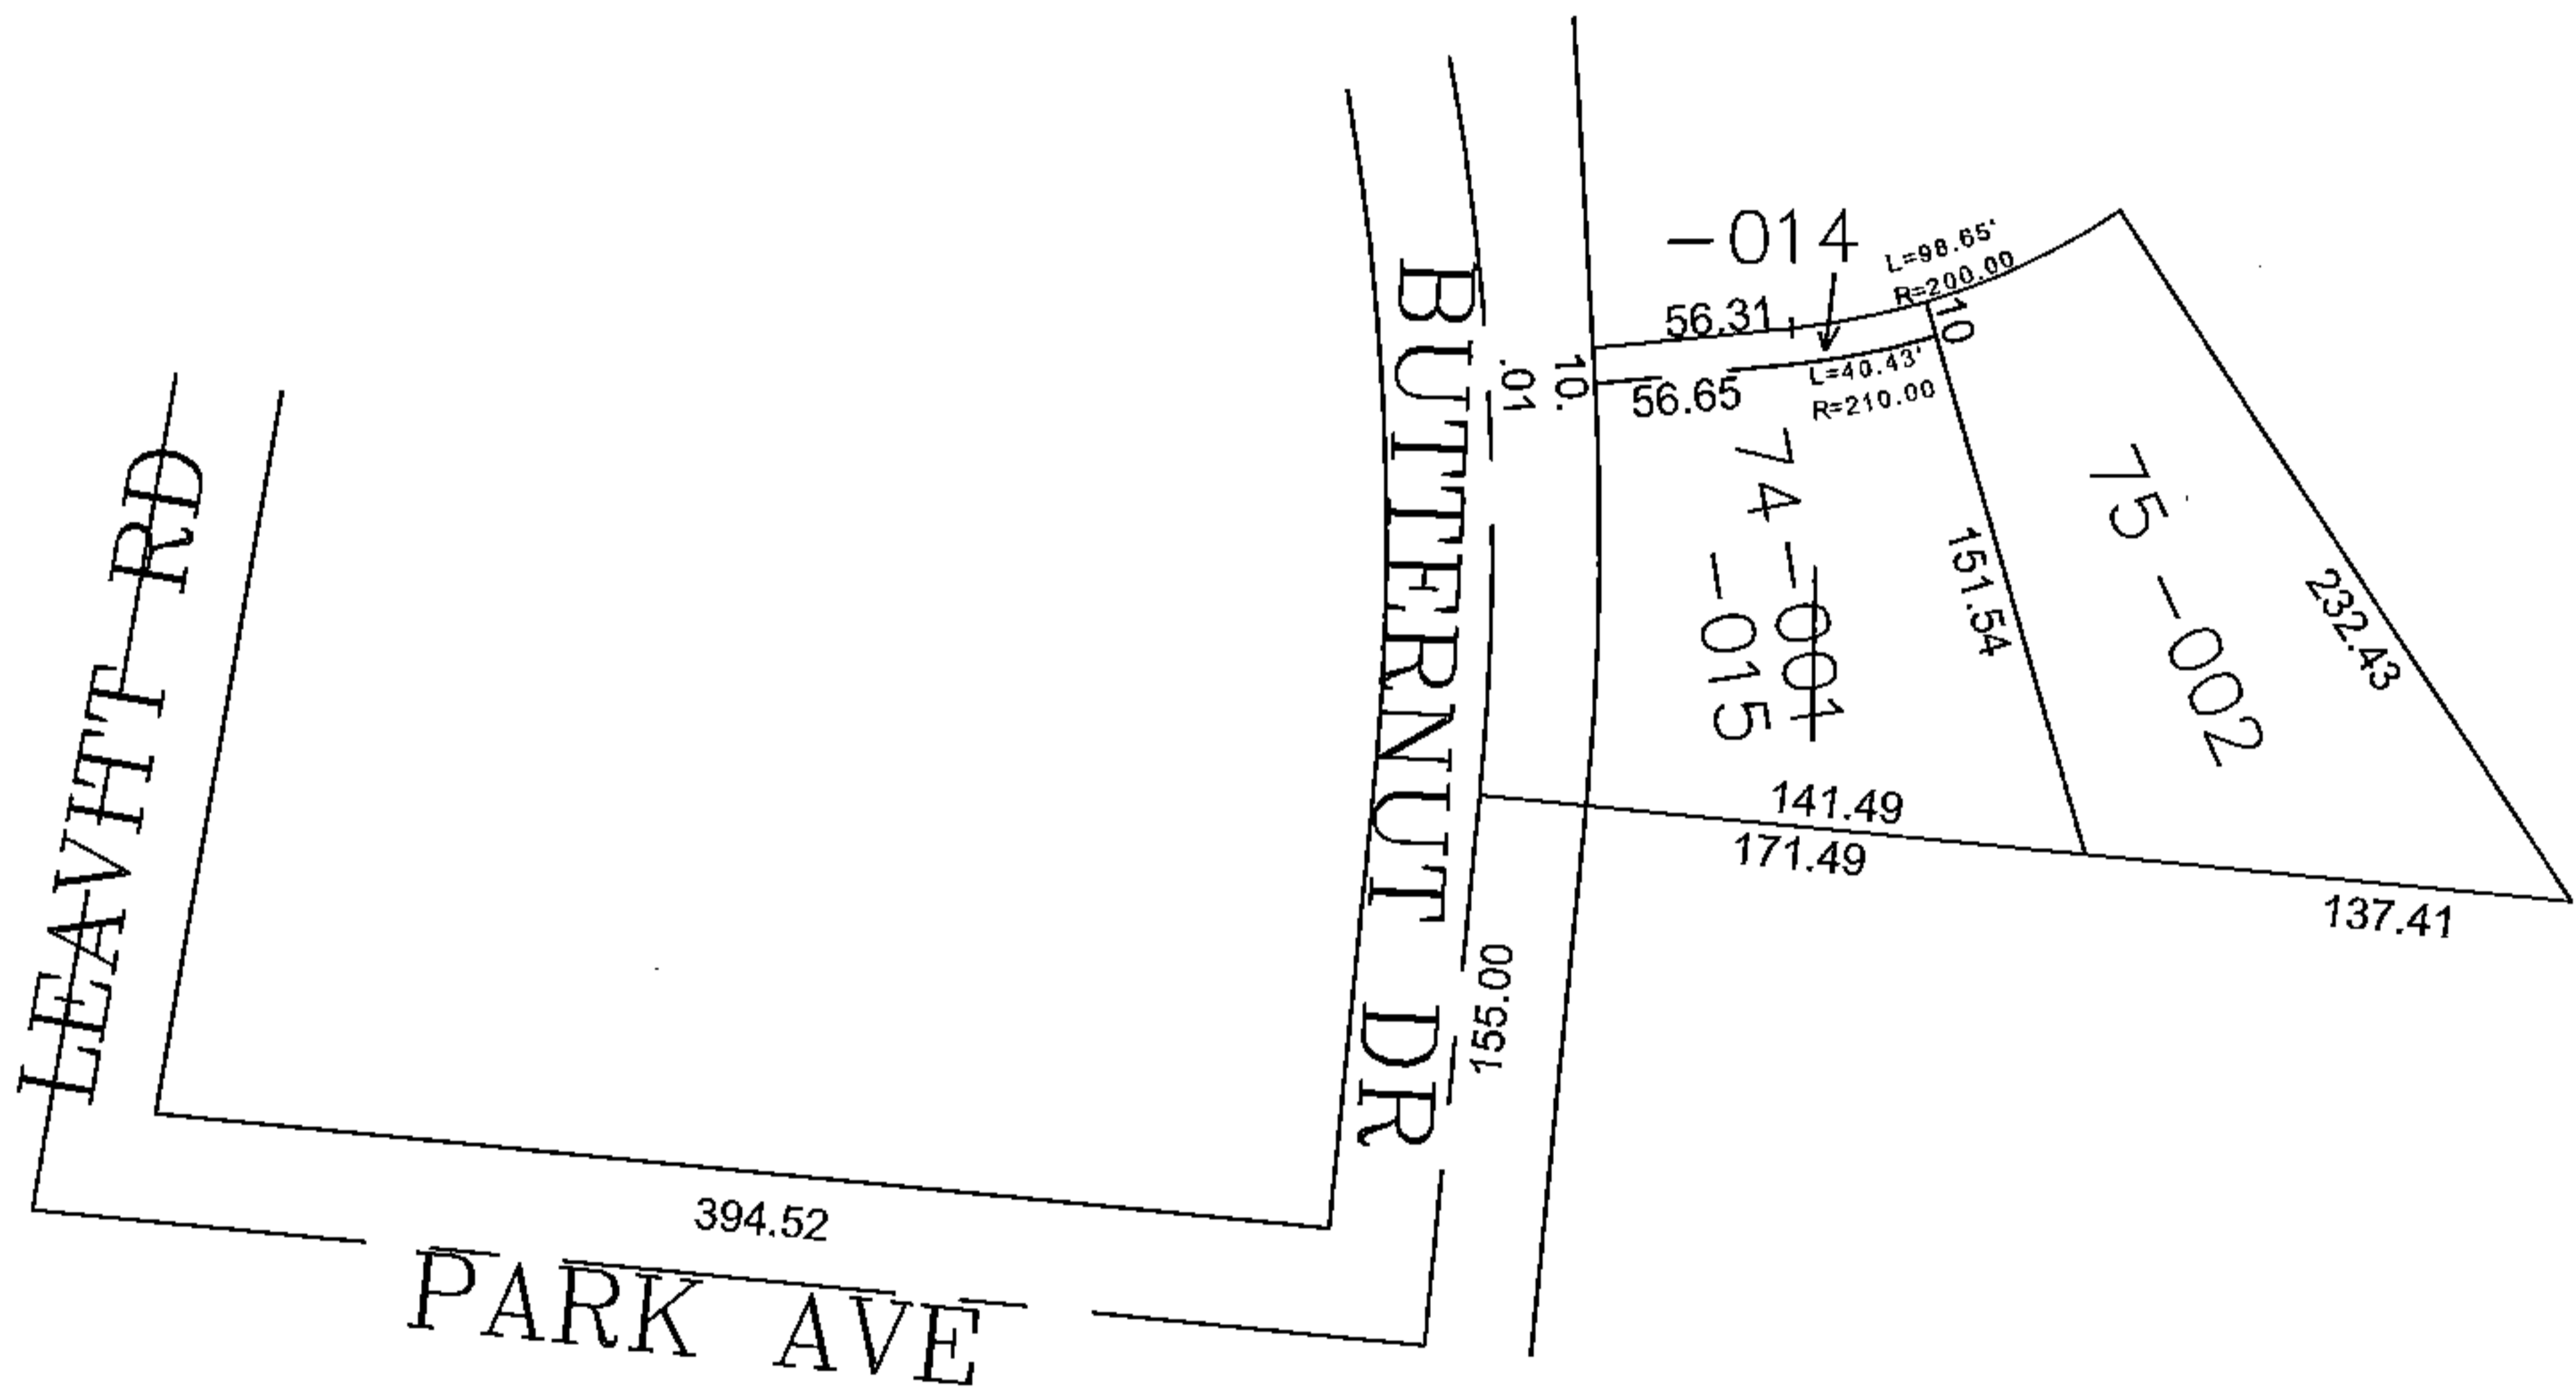

PARENT PARCEL: 05-00-043-106-001, -002
CHILD PARCEL: 05-00-043-106-014, -015
STARTING POINT: CENTERLINE OF LEAVITT RD & PARK AVE

15-03466

SPLITS/DEEDS PROCESSED

LORAIN COUNTY TAX MAP DEPARTMENT
226 MIDDLE AVE. ELYRIA, OHIO

SURVEYED BY: THOMAS SIMON
CLOSURE: 0.00 : 10.000
MAP PAGE(S): 05-00-043
APPROVED BY: JAH DATE: 12/28/2015
SCALE: 1" = 100 PRIOR INSTRUMENT: 19990625944